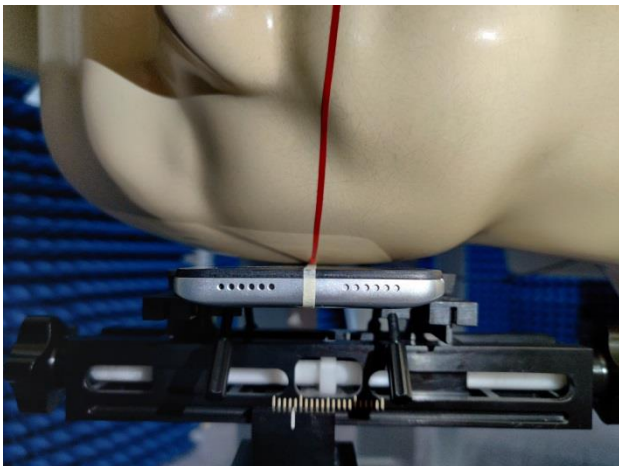

EUT Photos (Model: SKY Prestige)

EUT Antenna Locations

LTE-Diversity ANT(Rx Only)

SAR Test Setup Photos

Head

Right Cheek

Right Tilted

Left Cheek

Left Tilted

Body

Front side (10mm)

Back side(10mm)

Top side(10mm)

Bottom side(10mm)

Left side(10mm)

Right side(10mm)