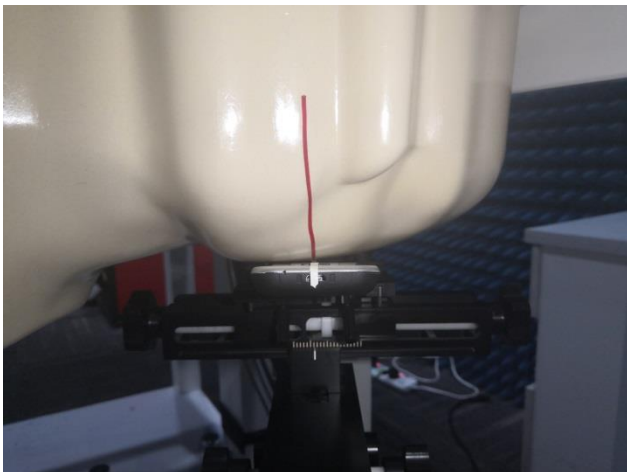

1. EUT Antenna Locations(Model: SKY POCKET)

2. EUT Photos

3. Test Setup Photos

Head

Right Cheek

Right Tilted

Left Cheek

Left Tilted

Body

Front side (10mm)

Back side(10mm)