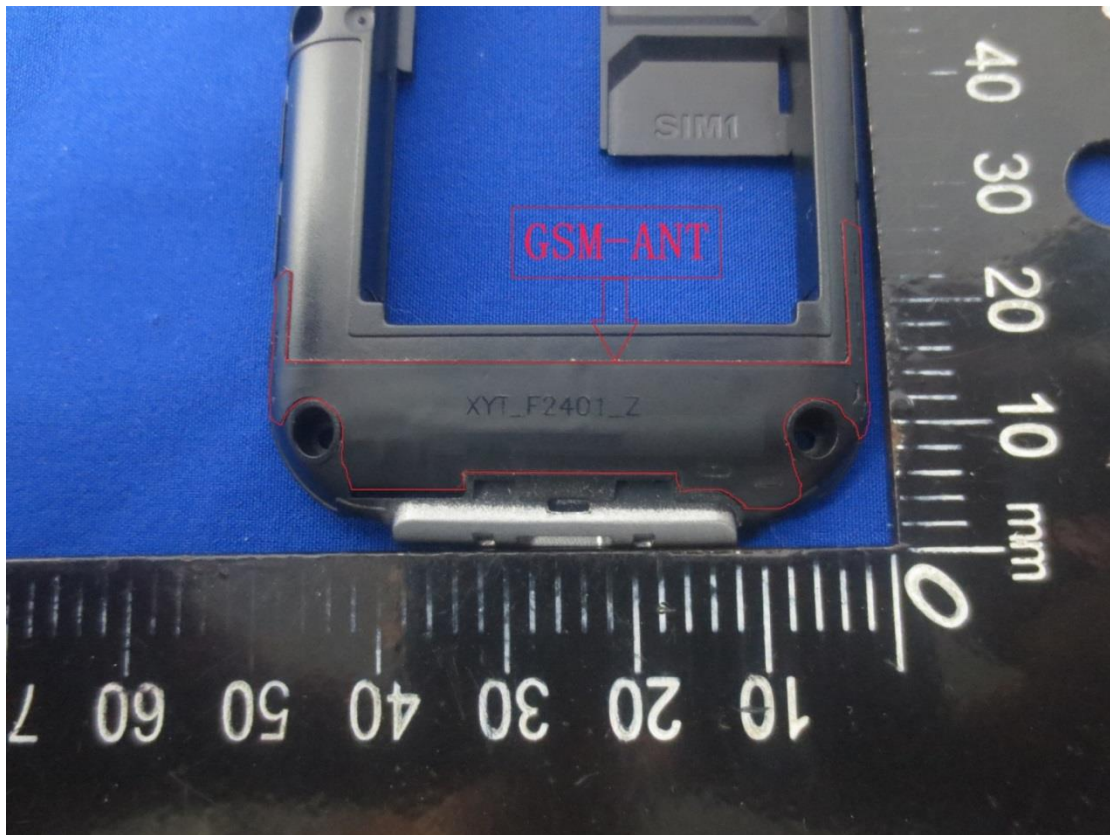

1. EUT Antenna Locations(Model: SKY POCKET)

2. EUT Photos

3. Test Setup Photos

Head

Right Cheek

Right Tilted

Left Cheek

Left Tilted

Body

Front side (10mm)

Back side(10mm)