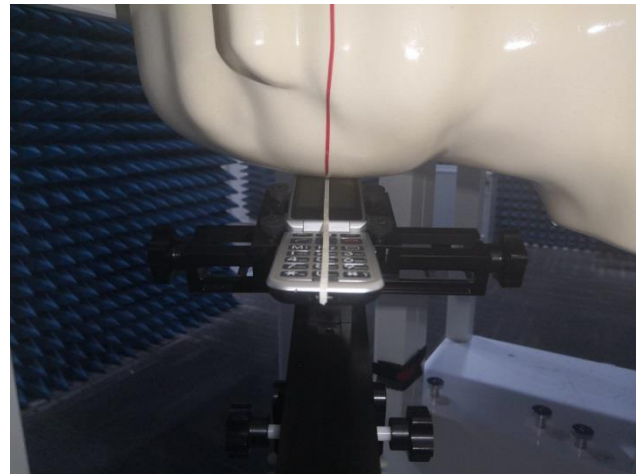

1. EUT Antenna Locations(Model: SKY POCKET)

2. EUT Photos

3. Test Setup Photos

Head

Right Cheek

Right Tilted

Left Cheek

Left Tilted

Body

Front side (10mm)

Back side(10mm)