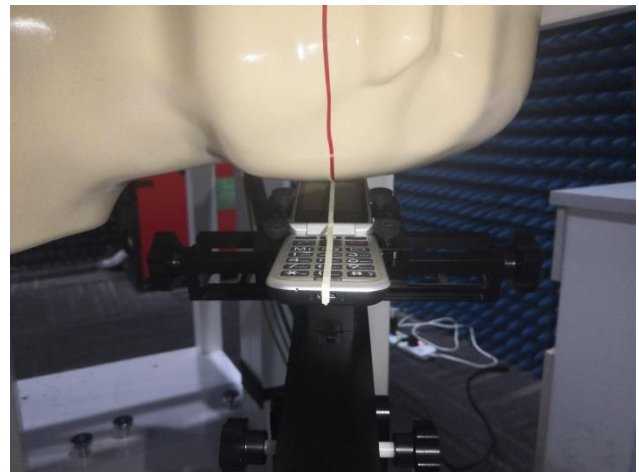

1. EUT Antenna Locations(Model: SKY POCKET)

2. EUT Photos

3. Test Setup Photos

Head

Right Cheek

Right Tilted

Left Cheek

Left Tilted

Body

Front side (10mm)

Back side(10mm)