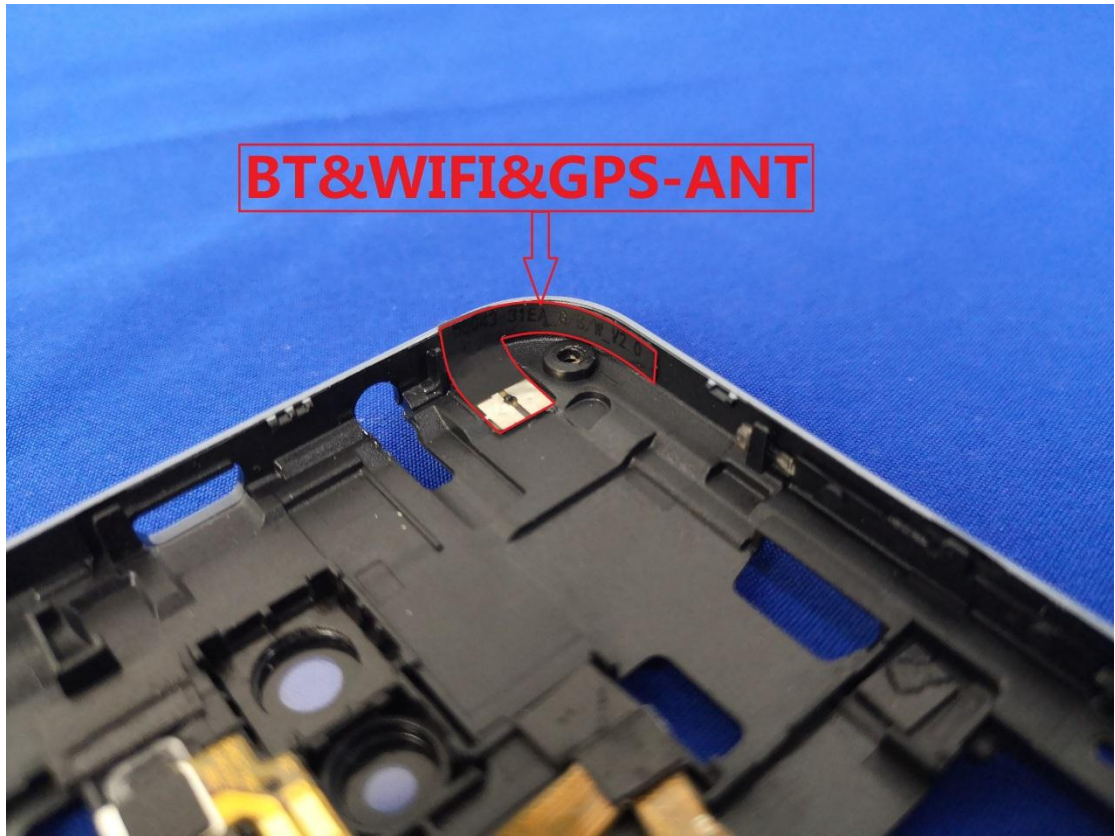

# EUT Photos (Model: Platinum X)

# SAR Test Setup Photos

## Body

Front side (10mm)

Back side(10mm)

Top side(10mm)

Bottom side(10mm)

Left side(10mm)

Right side(10mm)