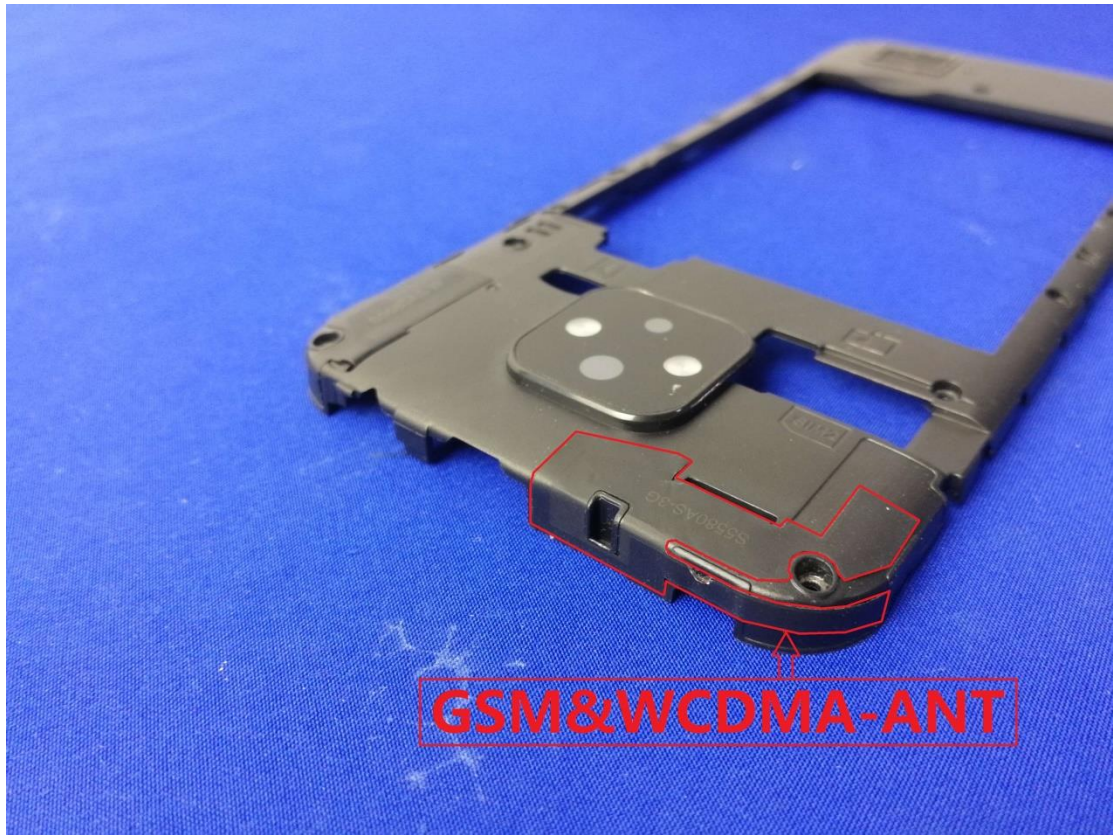

EUT Photos (Model: Platinum K55)

EUT Antenna Locations

SAR Test Setup Photos

Head

Right Cheek

Right Tilted

Left Cheek

Left Tilted

Body

Front side (10mm)

Back side(10mm)

Left side(10mm)

Right side(10mm)

Top side(10mm)