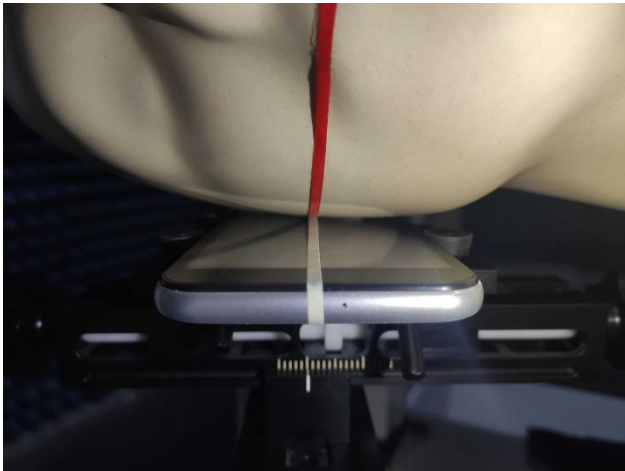

EUT Photos (Model: Platinum K55)

EUT Antenna Locations

SAR Test Setup Photos

Head

Right Cheek

Right Tilted

Left Cheek

Left Tilted

Body

Front side (10mm)

Back side(10mm)

Left side(10mm)

Right side(10mm)

Top side(10mm)