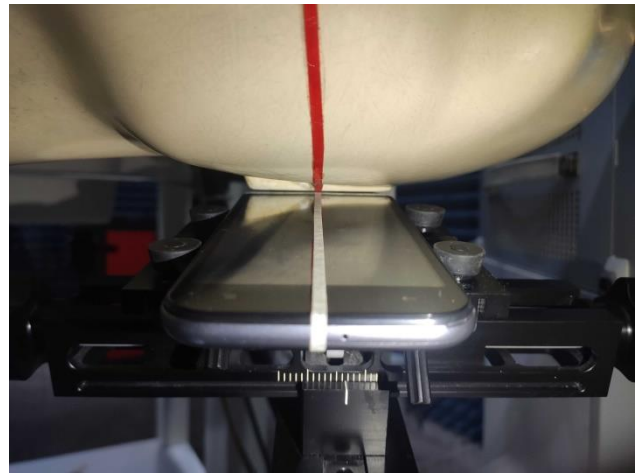

# SAR Test Setup Photos

## Head

Right Cheek

Right Tilted

Left Cheek

Left Tilted

## Body

Front side (10mm)

Back side(10mm)

Left side(10mm)

Right side(10mm)

Top side(10mm)

## EUT holder Perturbation Evaluation Test Setup Photos

DUT with device holder (DUT direct contact with the phantom)

DUT without device holder (DUT direct contact with the phantom)