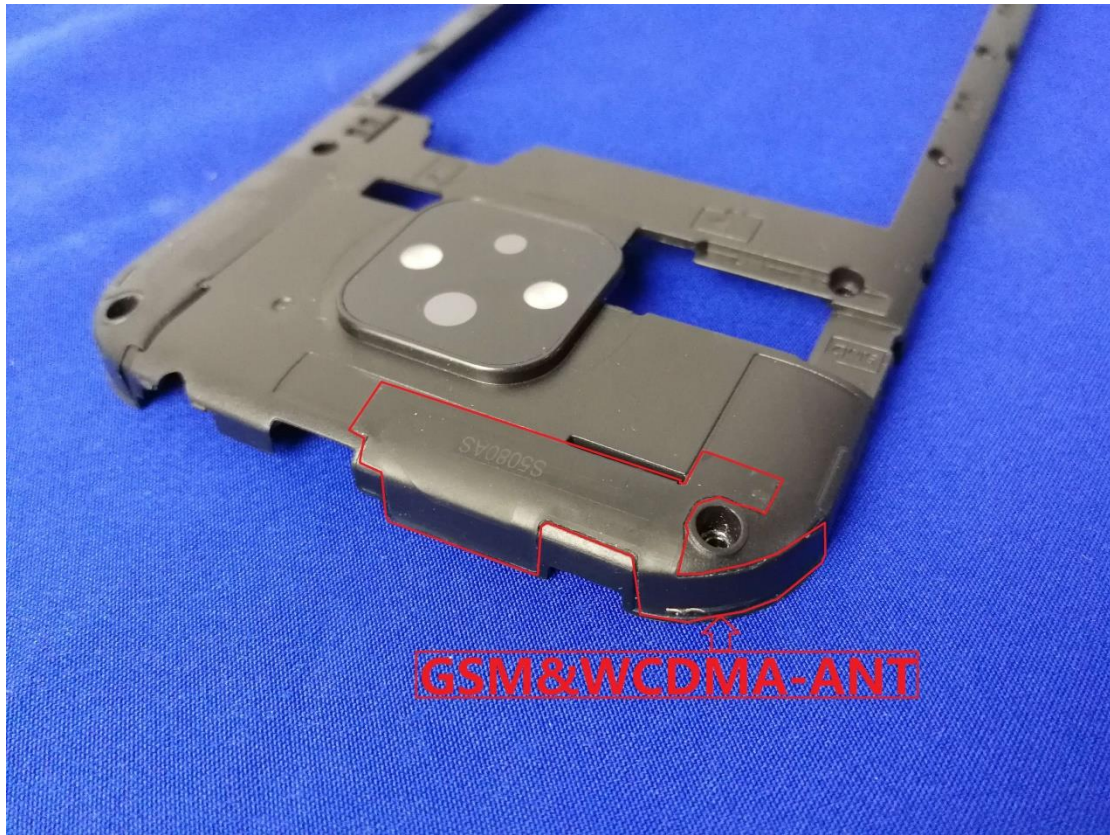

# EUT Photos (Model: Platinum K5)

# SAR Test Setup Photos

## Body

Front side (10mm)

Back side(10mm)

Left side(10mm)

Right side(10mm)

Top side(10mm)