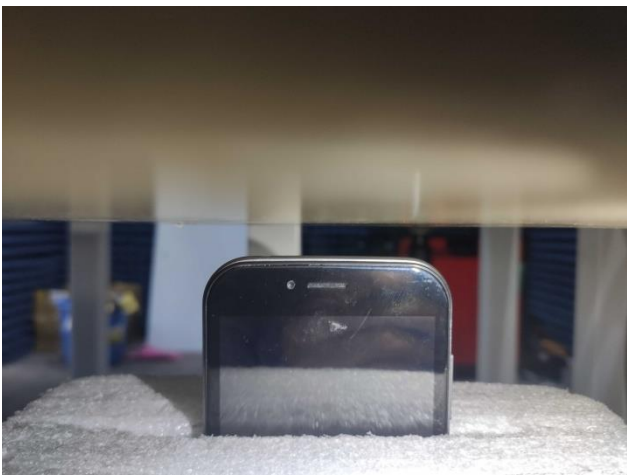

# SAR Test Setup Photos

## Body

Front side (10mm)

Back side(10mm)

Left side(10mm)

Right side(10mm)

Top side(10mm)

## EUT holder Perturbation Evaluation Test Setup Photos

DUT with device holder (DUT direct contact with the phantom)

DUT without device holder (DUT direct contact with the phantom)