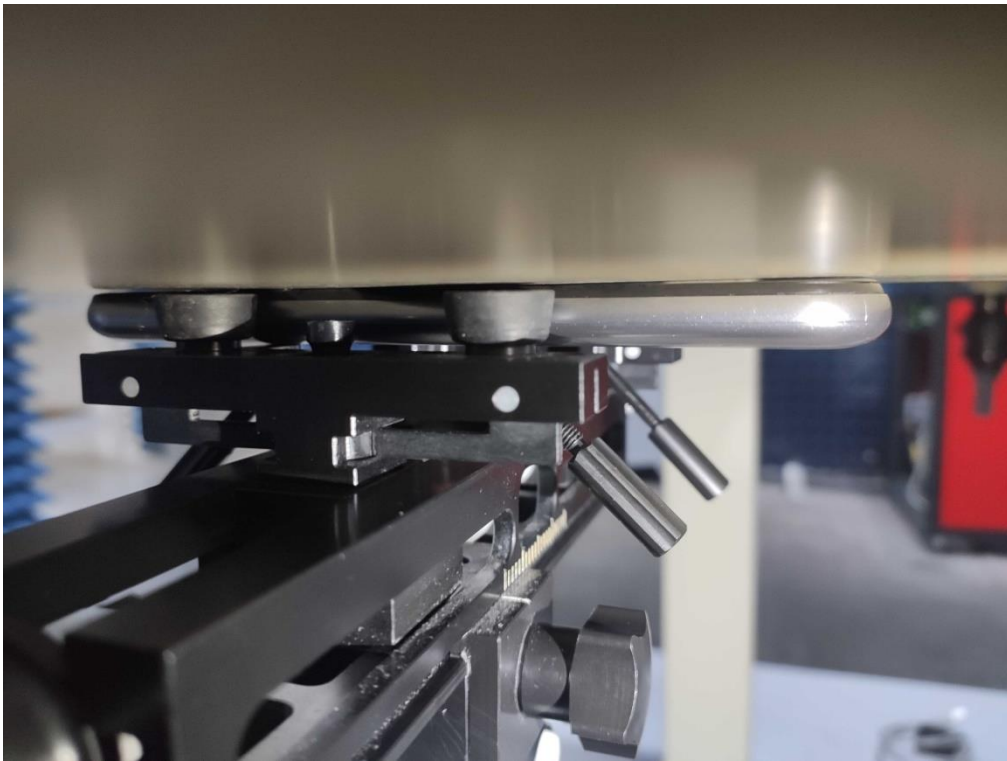

## Body

Front side (10mm)

Back side(10mm)

Left side(10mm)

Right side(10mm)

Top side(10mm)

## EUT holder Perturbation Evaluation Test Setup Photos

DUT with device holder (DUT direct contact with the phantom)

DUT without device holder (DUT direct contact with the phantom)