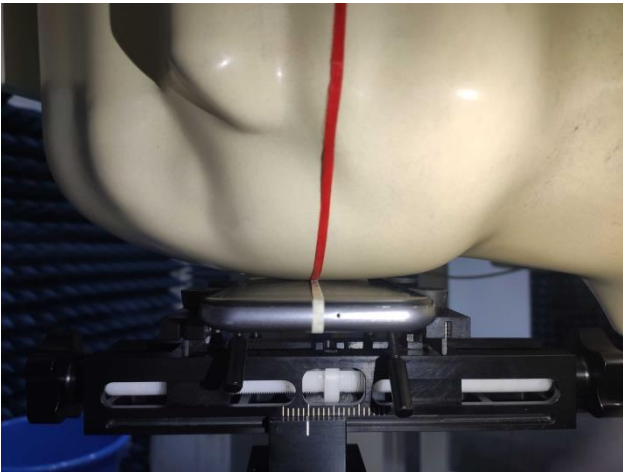

SAR Test Setup Photos

Head

Right Cheek