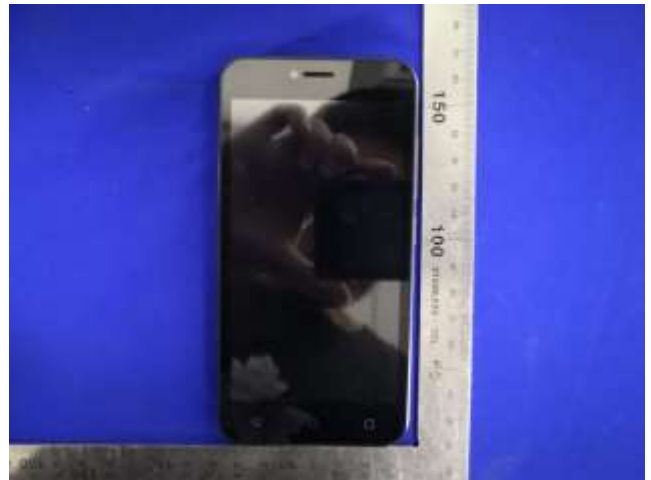

EUT Photos (Model: PLATINUM J5)

EUT Antenna Locations

SAR Test Setup Photos

Head

Right Cheek

Right Tilted

Left Cheek

Left Tilted

Body

Front side (10mm)

Back side(10mm)

Left side(10mm)

Top side(10mm)

Bottom side(10mm)