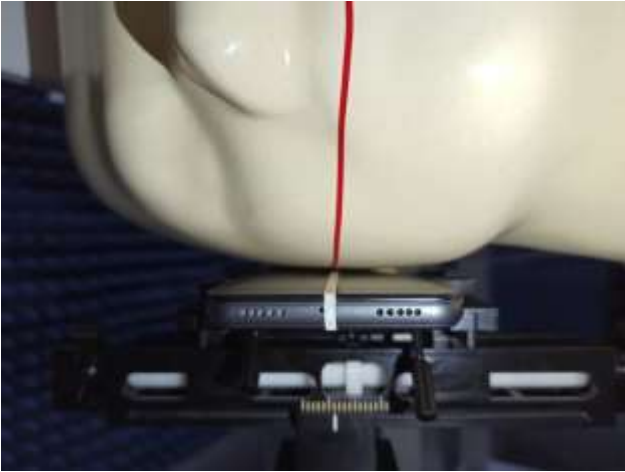

EUT Photos (Model: PLATINUM J5)

EUT Antenna Locations

SAR Test Setup Photos

Head

Right Cheek

Right Tilted

Left Cheek

Left Tilted

Body

Front side (10mm)

Back side(10mm)

Left side(10mm)

Top side(10mm)

Bottom side(10mm)