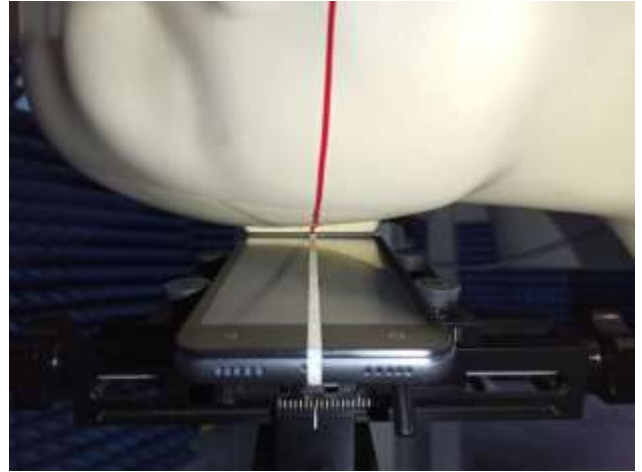

EUT Photos (Model: PLATINUM J5)

EUT Antenna Locations

SAR Test Setup Photos

Head

Right Cheek

Right Tilted

Left Cheek

Left Tilted

Body

Front side (10mm)

Back side(10mm)

Left side(10mm)

Top side(10mm)

Bottom side(10mm)