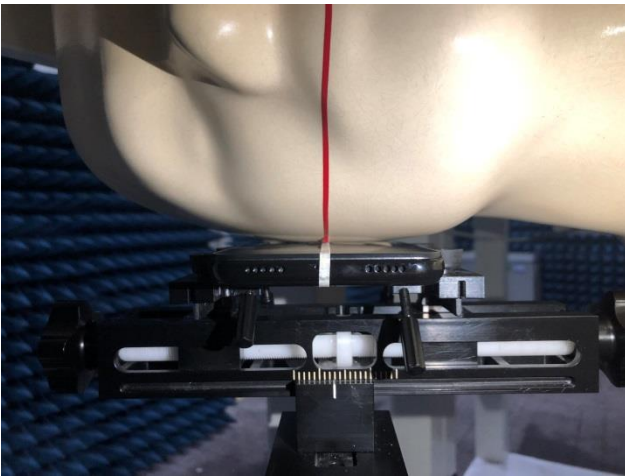

EUT Photos (Model: PLATINUM H5)

EUT Antenna Locations

SAR Test Setup Photos

Head

Right Cheek

Right Tilted

Left Cheek

Left Tilted

Body

Front side (10mm)

Back side(10mm)

Top side(10mm)

Bottom side(10mm)

Left side(10mm)