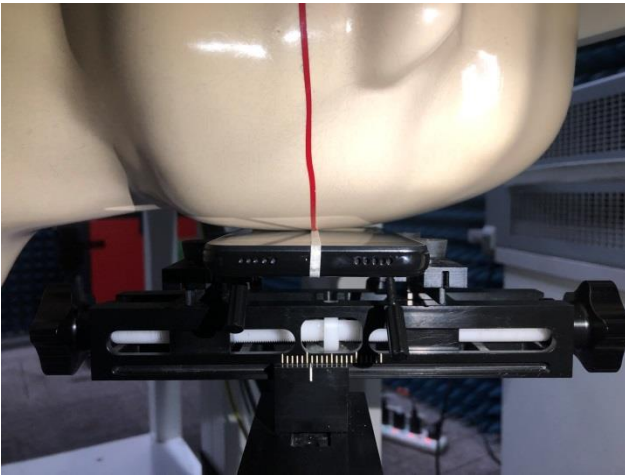

EUT Photos (Model: PLATINUM H5)

EUT Antenna Locations

SAR Test Setup Photos

Head

Right Cheek

Right Tilted

Left Cheek

Left Tilted

Body

Front side (10mm)

Back side(10mm)

Top side(10mm)

Bottom side(10mm)

Left side(10mm)