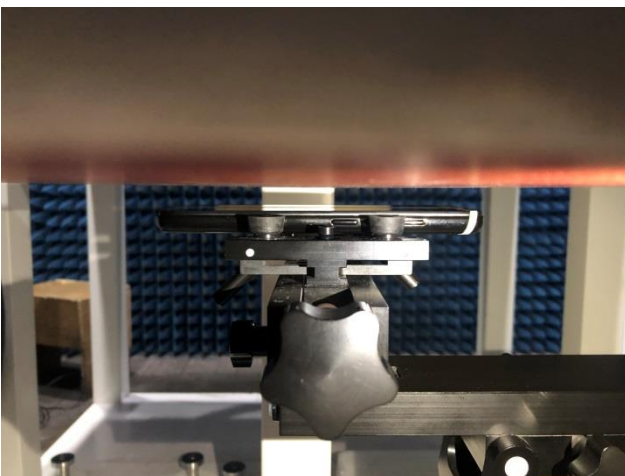

EUT Photos (Model: PLATINUM H5)

EUT Antenna Locations

SAR Test Setup Photos

Head

Right Cheek

Right Tilted

Left Cheek

Left Tilted

Body

Front side (10mm)

Back side(10mm)

Top side(10mm)

Bottom side(10mm)

Left side(10mm)