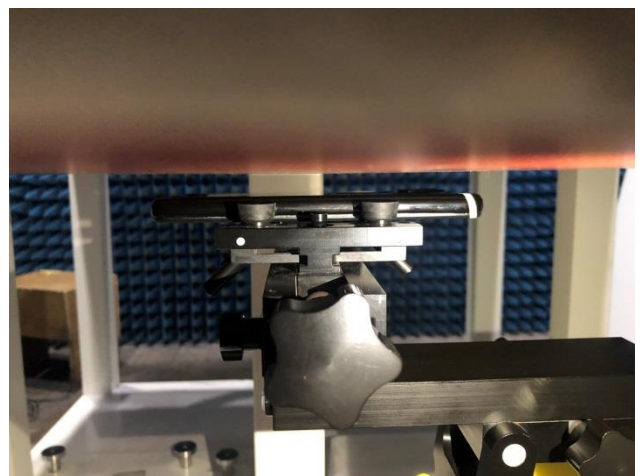

EUT Photos (Model: PLATINUM H5)

EUT Antenna Locations

SAR Test Setup Photos

Head

Right Cheek

Right Tilted

Left Cheek

Left Tilted

Body

Front side (10mm)

Back side(10mm)

Top side(10mm)

Bottom side(10mm)

Left side(10mm)