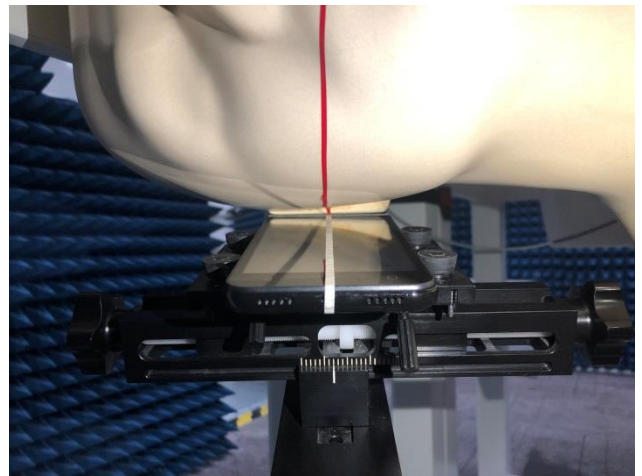

EUT Photos (Model: PLATINUM H5)

EUT Antenna Locations

SAR Test Setup Photos

Head

Right Cheek

Right Tilted

Left Cheek

Left Tilted

Body

Front side (10mm)

Back side(10mm)

Top side(10mm)

Bottom side(10mm)

Left side(10mm)