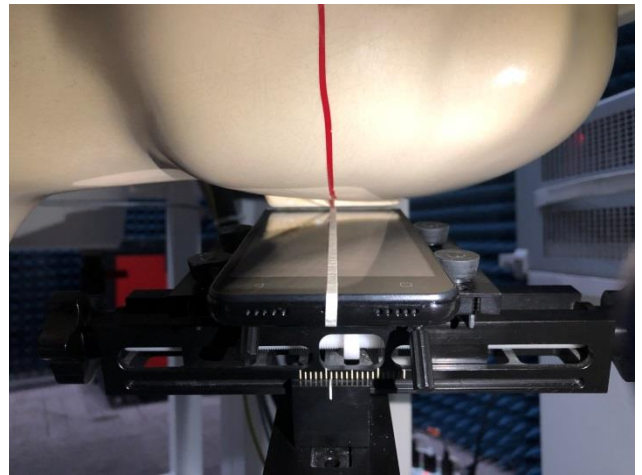

EUT Photos (Model: PLATINUM H5)

EUT Antenna Locations

SAR Test Setup Photos

Head

Right Cheek

Right Tilted

Left Cheek

Left Tilted

Body

Front side (10mm)

Back side(10mm)

Top side(10mm)

Bottom side(10mm)

Left side(10mm)