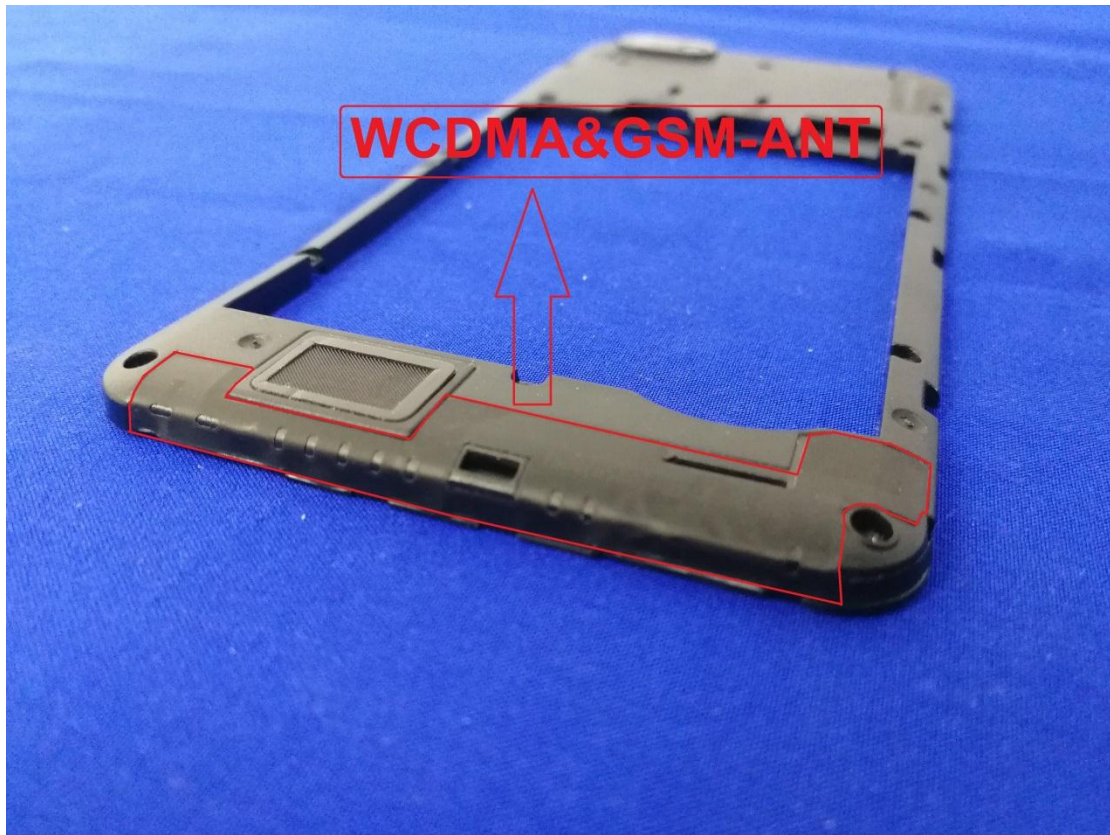

EUT Photos (Model: PLATINUM E5)

EUT Antenna Locations

SAR Test Setup Photos

Head

Right Cheek

Right Tilted

Left Cheek

Left Tilted

Body

Front side (10mm)

Back side(10mm)

Top side(10mm)

Bottom side(10mm)

Left side(10mm)

Right side(10mm)