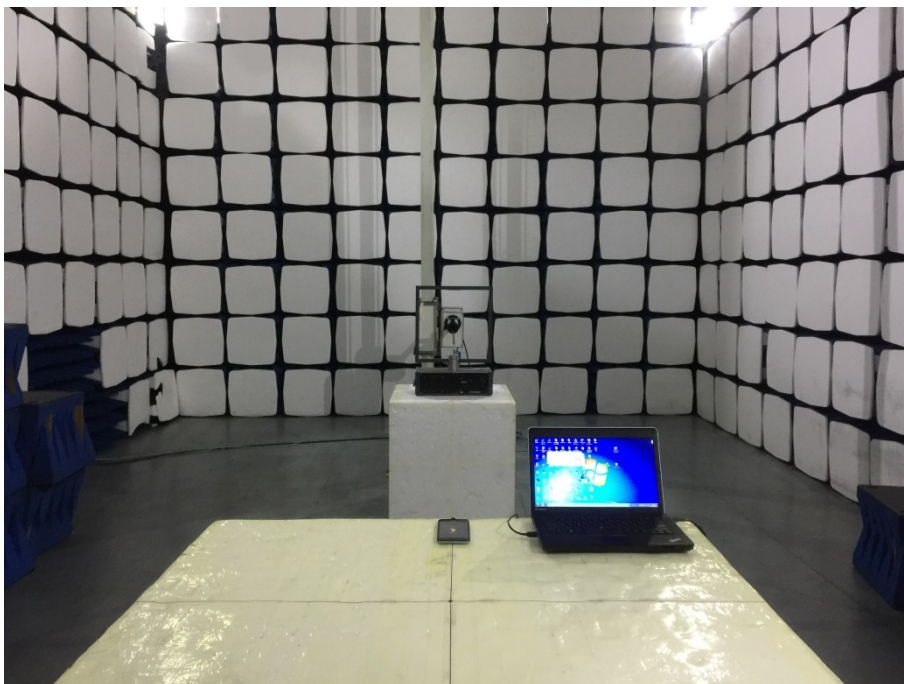

EXHIBIT 4 - TEST SETUP PHOTOGRAPHS

Conducted Emission Test Setup

Radiation Emission View (Below 30MHz)

Radiation Emission View (30MHz to 1GHz)

Radiation Emission View (Above 1GHz)