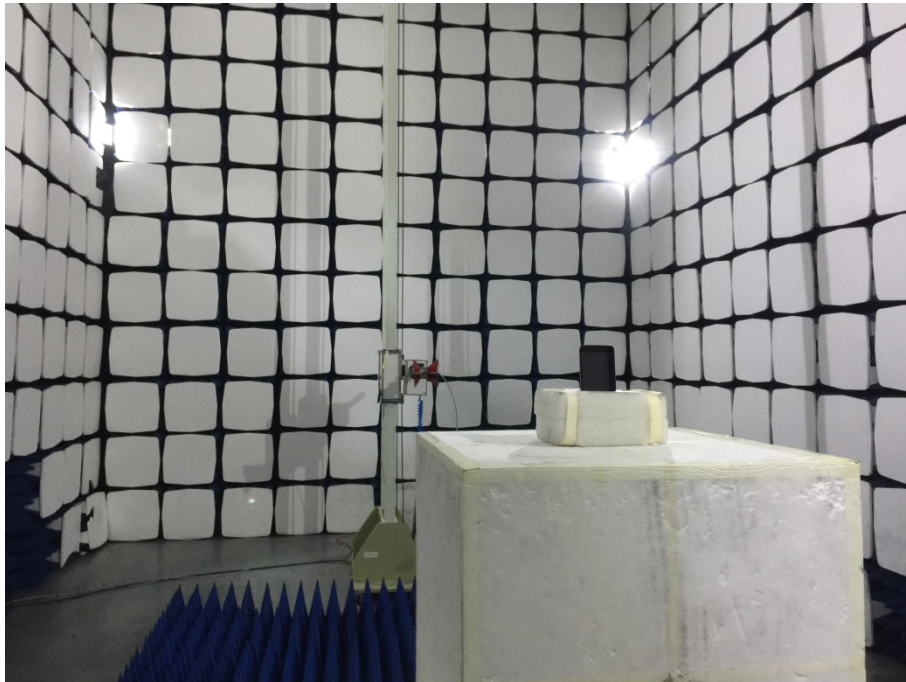

EXHIBIT 4 - TEST SETUP PHOTOGRAPHS

Radiation Emission Test Setup (Below 30MHz)

Radiation Emission Test Setup (30MHz to 1GHz)

Radiation Emission Test Setup (1GHz to 18GHz)

Radiation Emission Test Setup (Above 18GHz)

Extreme Condition Test Setup

Mobile Communication Test Setup