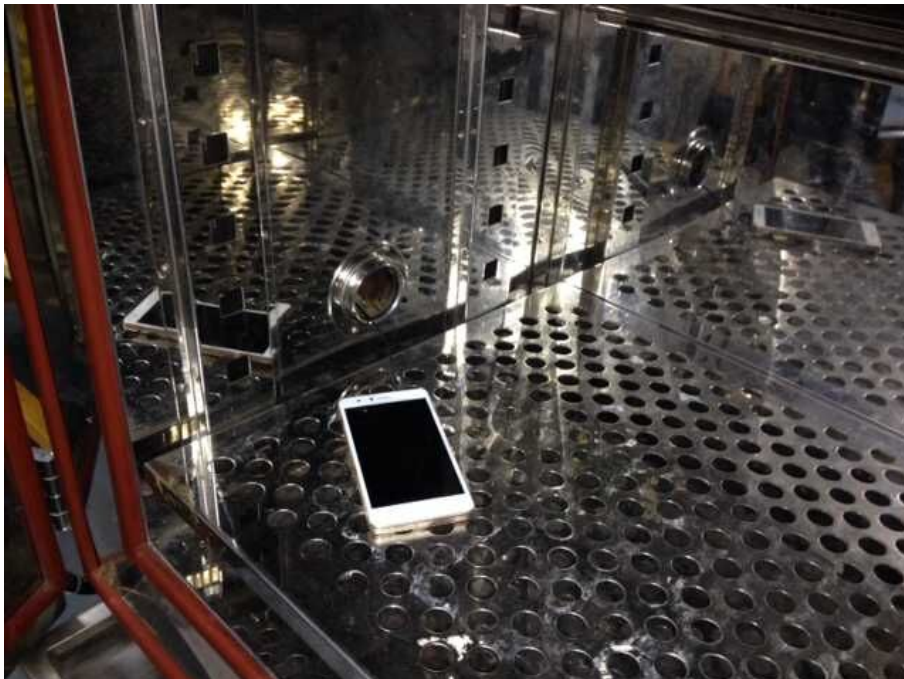

EXHIBIT 4 - TEST SETUP PHOTOGRAPHS

FCC ID: 2ABOSSKYPLA55

Spurious Radiation Test Setup (9kHz to 30MHz)

Spurious Radiation Test Setup (30MHz to 1G)

Spurious Radiation Test Setup (Above1G)

Extreme Condition Test Setup

Mobile Communication Test Setup