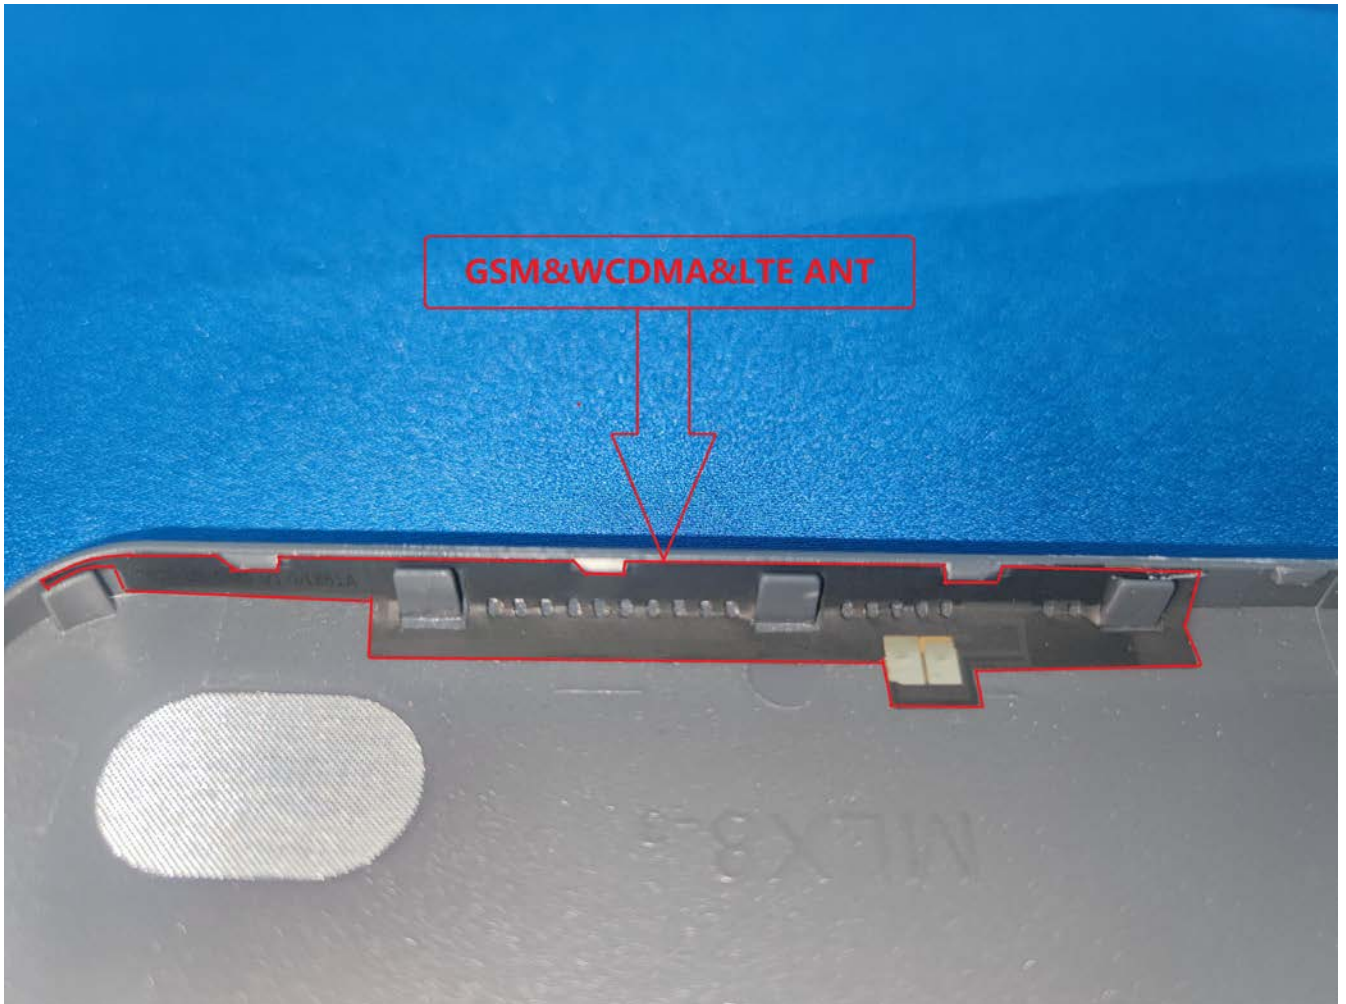

EUT Photos (Model: SKY PAD8PRO)

EUT Antenna Locations

SAR Test Setup Photos

Head

Right Cheek

Right Tilted

Left Cheek

Left Tilted

Body

Back side(0mm)

Left side(0mm)

Right side(0mm)

Top side(0mm)

Bottom side(0mm)