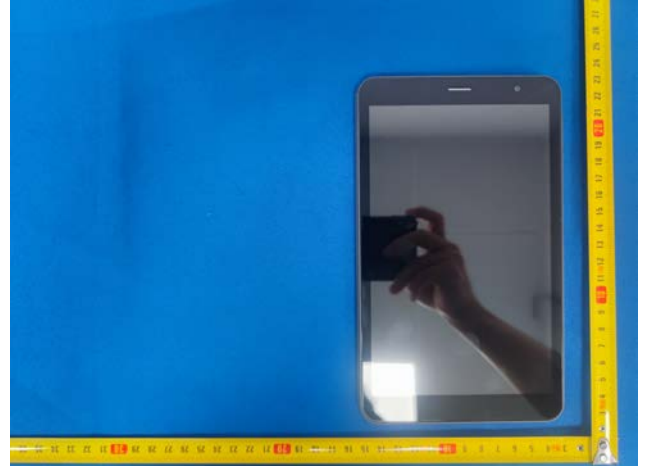

EUT Photos (Model: SKY PAD8PRO)

EUT Antenna Locations

SAR Test Setup Photos

Head

Right Cheek

Right Tilted

Left Cheek

Left Tilted

Body

Back side(0mm)

Left side(0mm)

Right side(0mm)

Top side(0mm)

Bottom side(0mm)