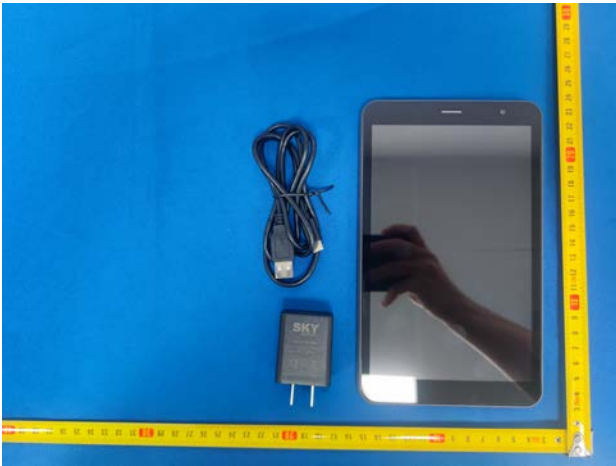

EUT Photos (Model: SKY PAD8PRO)

EUT Antenna Locations

SAR Test Setup Photos

Head

Right Cheek

Right Tilted

Left Cheek

Left Tilted

Body

Back side(0mm)

Left side(0mm)

Right side(0mm)

Top side(0mm)

Bottom side(0mm)