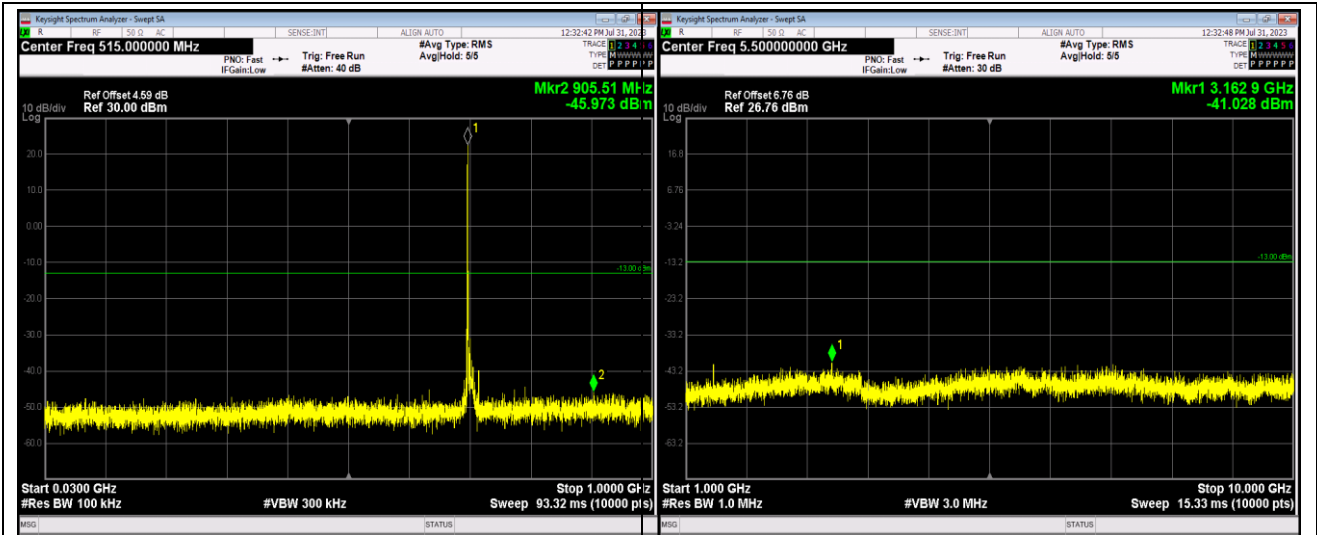

Band17-5MHz-16QAM-23825-1RB#0-Range1:30~1000MHz

Band17-5MHz-16QAM-23825-1RB#0-Range2:1000~10000MHz

Band17-10MHz-QPSK-23780-1RB#0-Range1:30~1000MHz

Band17-10MHz-QPSK-23780-1RB#0-Range2:1000~10000MHz

Band17-10MHz-16QAM-23790-1RB#0-Range1:30
~1000MHz