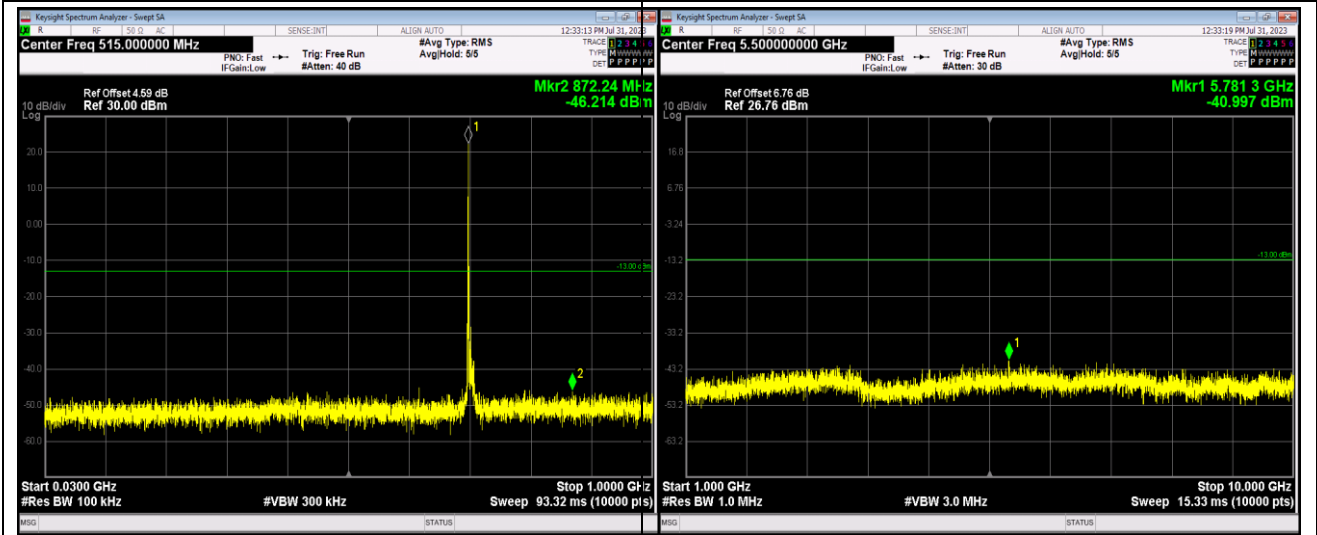

Band17-10MHz-16QAM-23790-1RB#0-Range1:30
~1000MHz

Band17-10MHz-16QAM-23800-1RB#0-Range2:1000~
10000MHz

Band17-10MHz-16QAM-23790-1RB#0-Range2:1000~
10000MHz

Band17-10MHz-16QAM-23800-1RB#0-Range1:30
~1000MHz