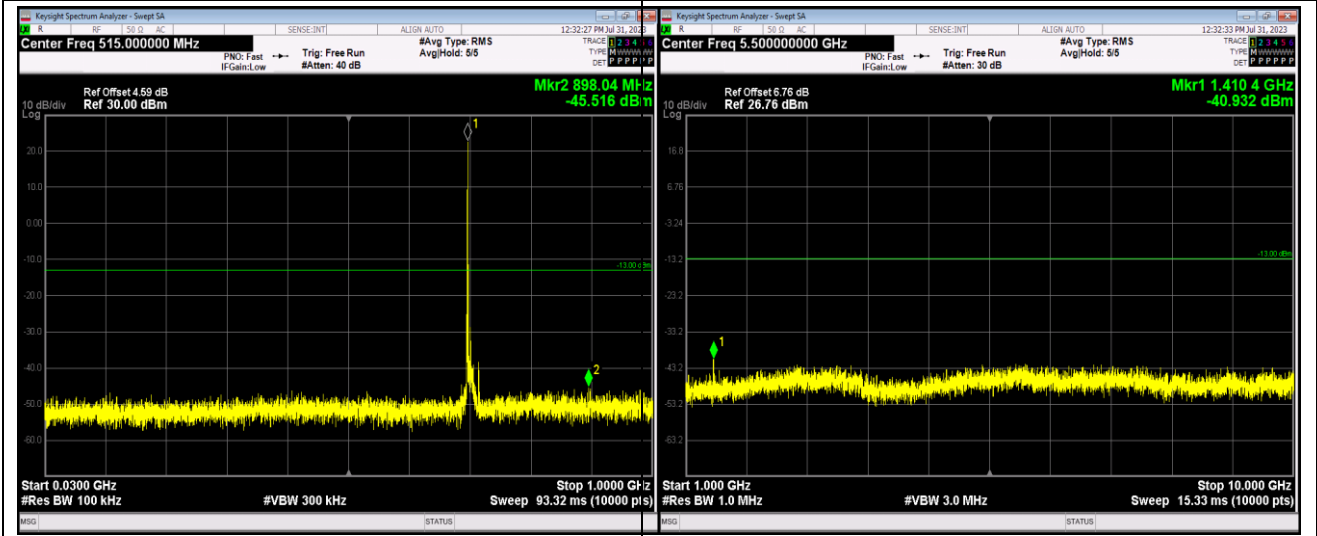

Band17-5MHz-16QAM-23825-1RB#0-Range1:30~1000MHz

Band17-5MHz-16QAM-23825-1RB#0-Range2:1000~10000MHz

Band17-10MHz-QPSK-23780-1RB#0-Range1:30~1000MHz

Band17-10MHz-QPSK-23780-1RB#0-Range2:1000~10000MHz

Band17-10MHz-16QAM-23790-1RB#0-Range1:30
~1000MHz