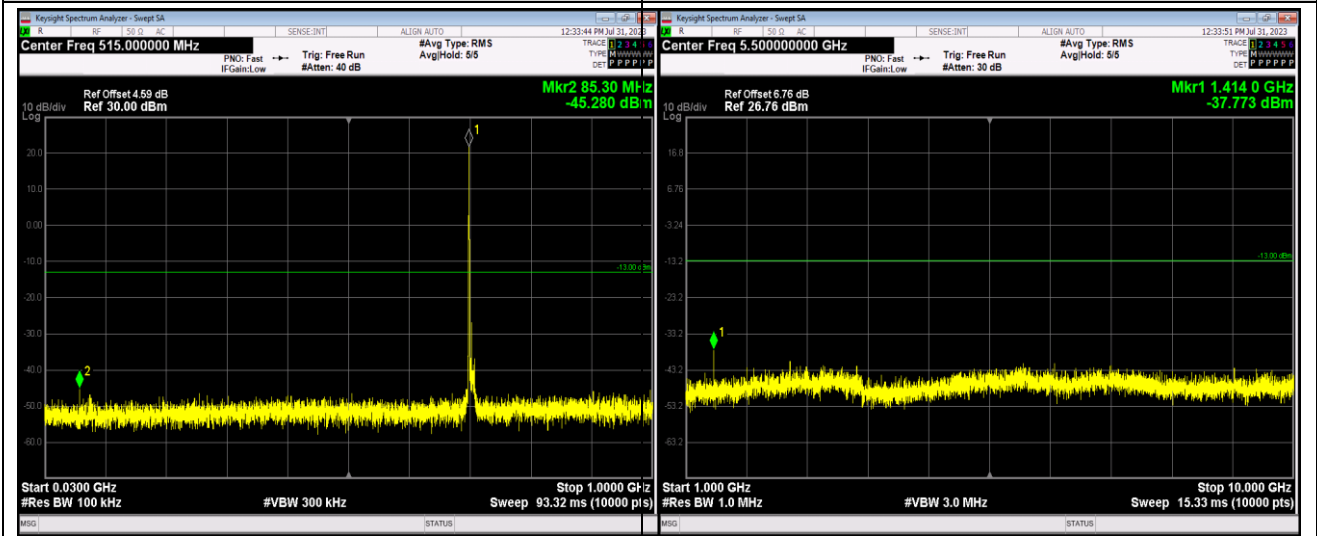

Band17-10MHz-16QAM-23800-1RB#0-Range1:30
~1000MHz

Band17-10MHz-16QAM-23800-1RB#0-Range2:1000~
10000MHz