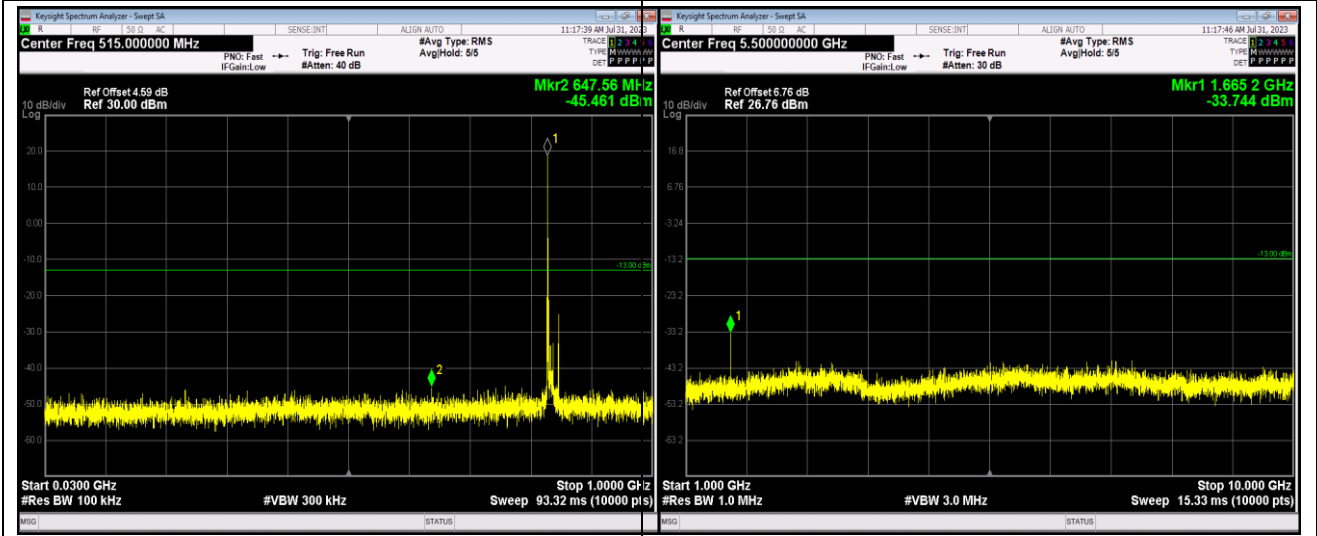

Band5-10MHz-16QAM-20525-1RB#0-Range1:30~1000MHz

Band5-10MHz-16QAM-20525-1RB#0-Range2:1000~10000MHz