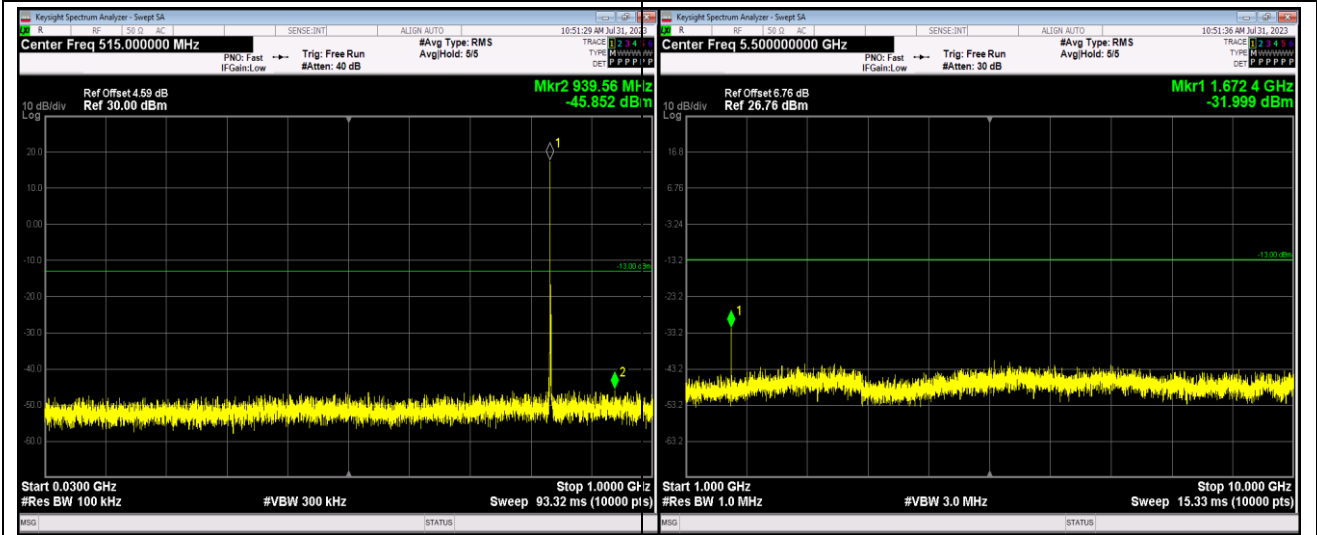

Band5-1.4MHz-QPSK-20407-1RB#0-Range2:1000~10000MHz

Band5-1.4MHz-16QAM-20525-1RB#0-Range1:30~1000MHz

Band5-1.4MHz-16QAM-20525-1RB#0-Range2:1000~10000MHz

Band5-1.4MHz-16QAM-20643-1RB#0-Range1:30~1000MHz

Band5-1.4MHz-16QAM-20643-1RB#0-Range2:1000~10000MHz