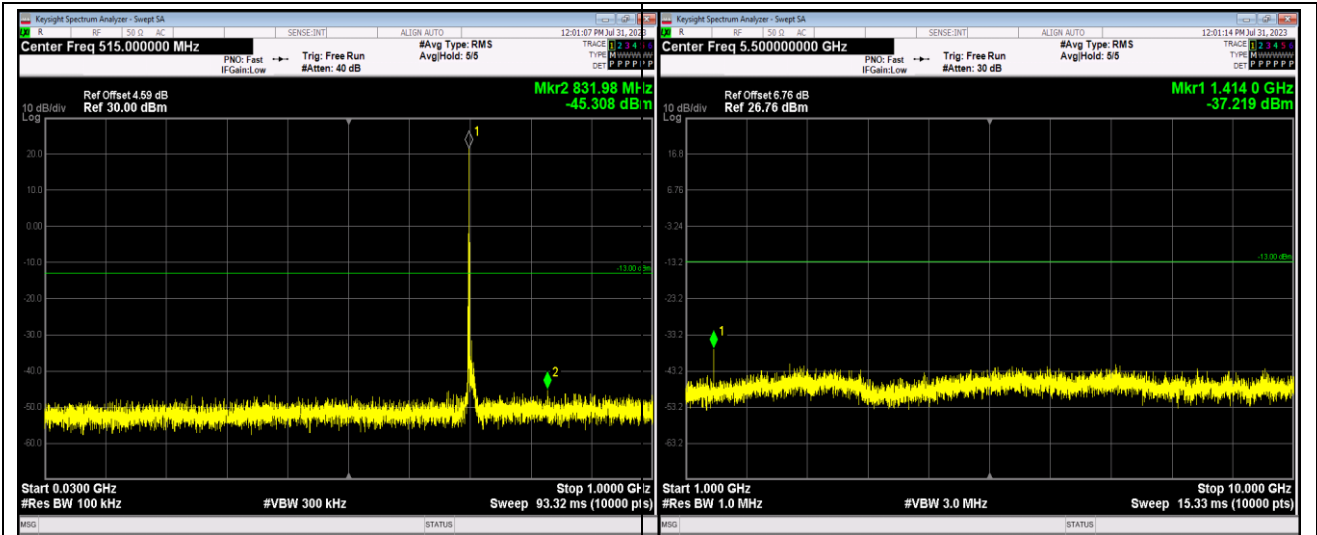

Band17-5MHz-QPSK-23755-1RB#0-Range2:1000~10000MHz

Band17-5MHz-QPSK-23755-1RB#0-Range1:30~1000MHz