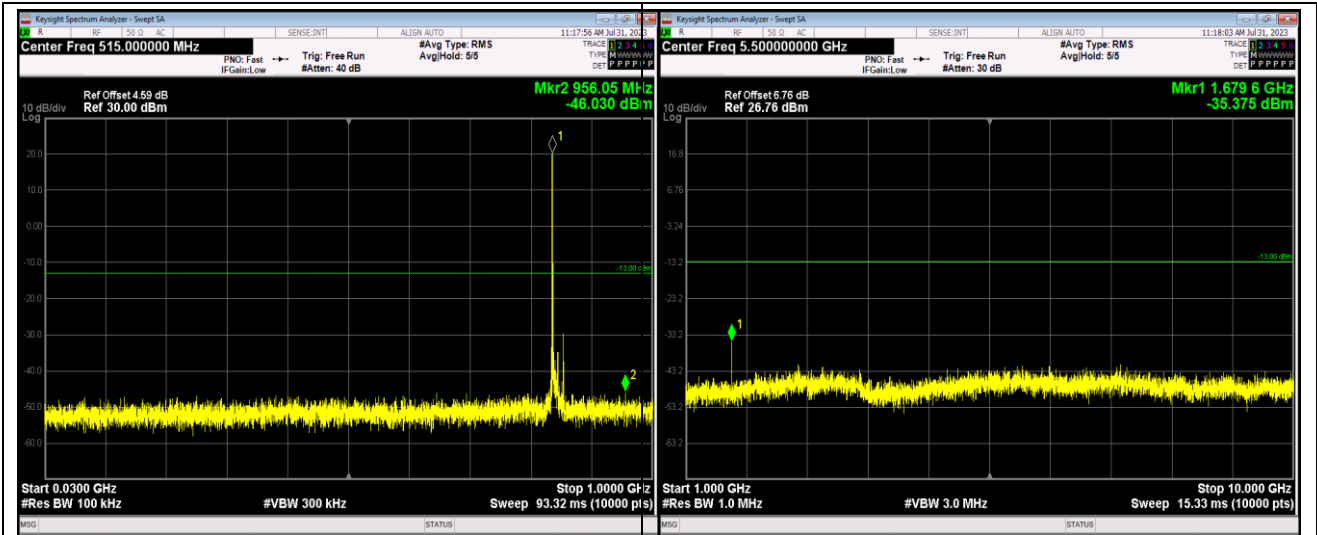

Band5-1.4MHz-QPSK-20407-1RB#0-Range2:1000~10000MHz

Band5-1.4MHz-16QAM-20525-1RB#0-Range1:30~1000MHz

Band5-1.4MHz-16QAM-20525-1RB#0-Range2:1000~10000MHz

Band5-1.4MHz-16QAM-20643-1RB#0-Range1:30~1000MHz

Band5-1.4MHz-16QAM-20643-1RB#0-Range2:1000~10000MHz