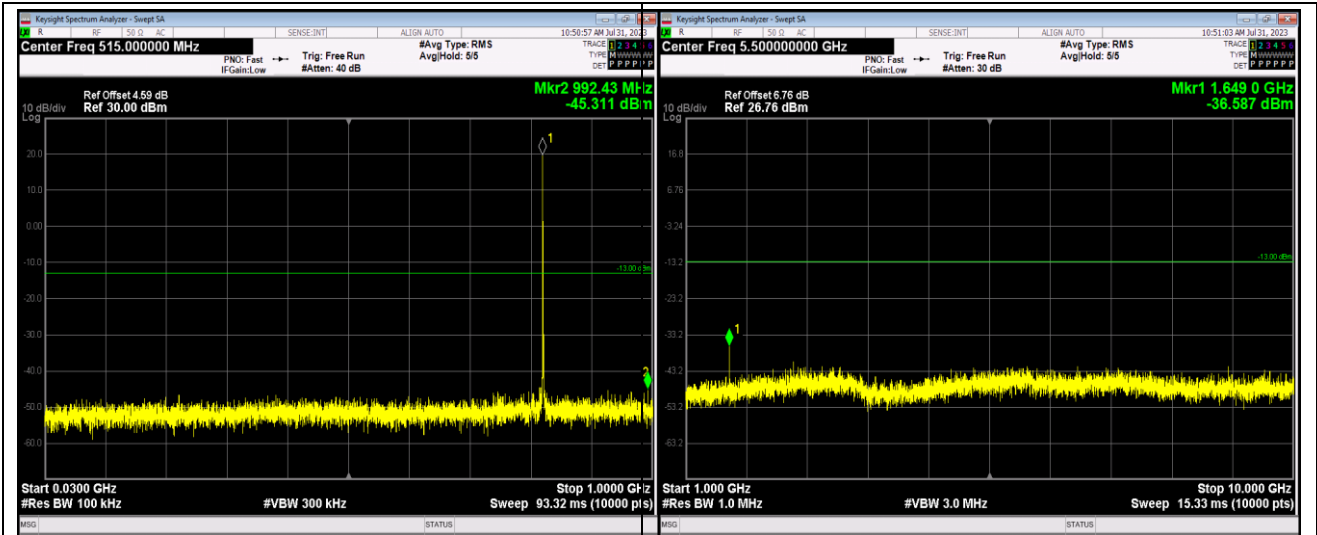

Band5-1.4MHz-16QAM-20525-1RB#0-Range2:1000~10000MHz

Band5-1.4MHz-16QAM-20525-1RB#0-Range1:30~1000MHz