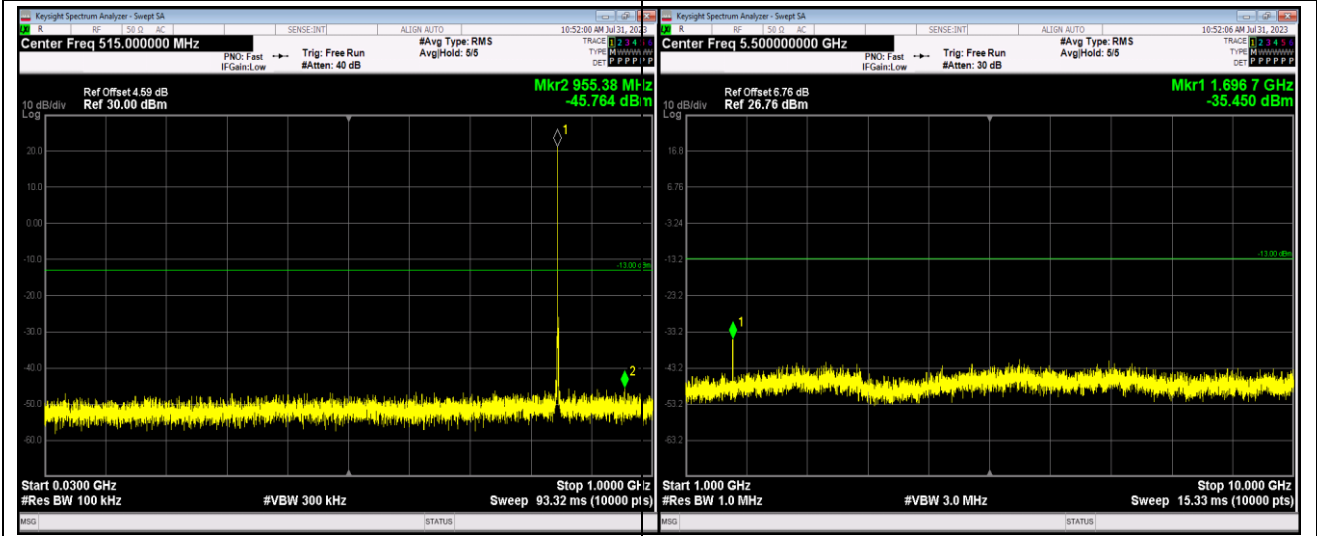

Band5-1.4MHz-QPSK-20407-1RB#0-Range2:1000~10000MHz

Band5-1.4MHz-16QAM-20525-1RB#0-Range1:30~1000MHz

Band5-1.4MHz-16QAM-20525-1RB#0-Range2:1000~10000MHz

Band5-1.4MHz-16QAM-20643-1RB#0-Range1:30~1000MHz

Band5-1.4MHz-16QAM-20643-1RB#0-Range2:1000~10000MHz