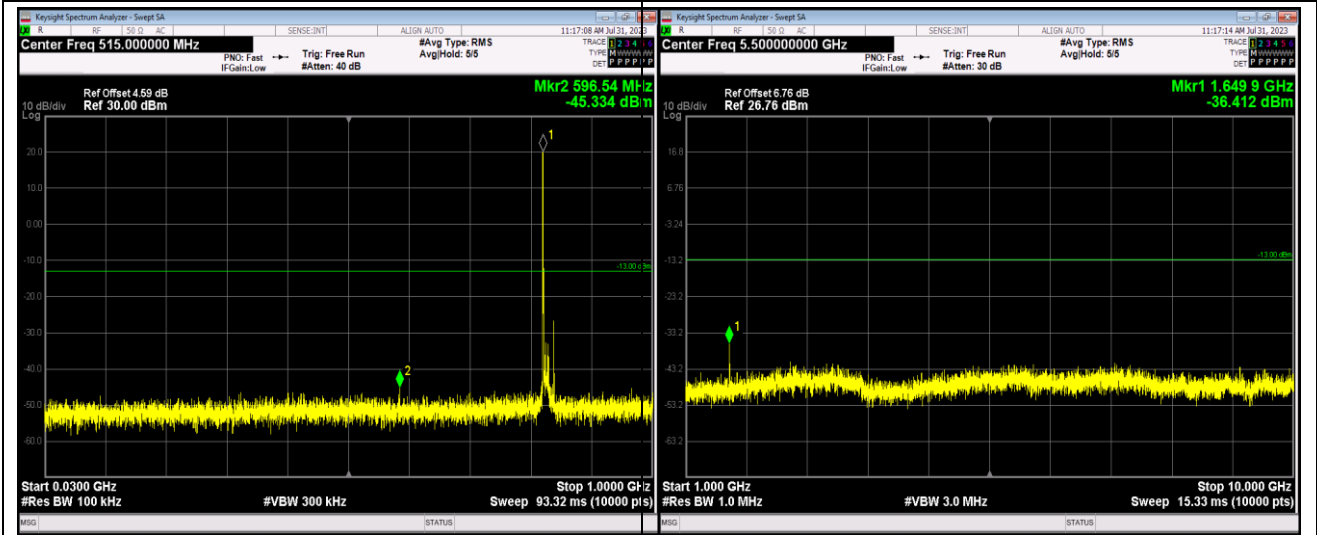

Band5-10MHz-16QAM-20450-1RB#0-Range1:30~1000MHz

Band5-10MHz-16QAM-20525-1RB#0-Range2:1000~10000MHz

Band5-10MHz-16QAM-20450-1RB#0-Range2:1000~10000MHz

Band5-10MHz-16QAM-20525-1RB#0-Range1:30~1000MHz