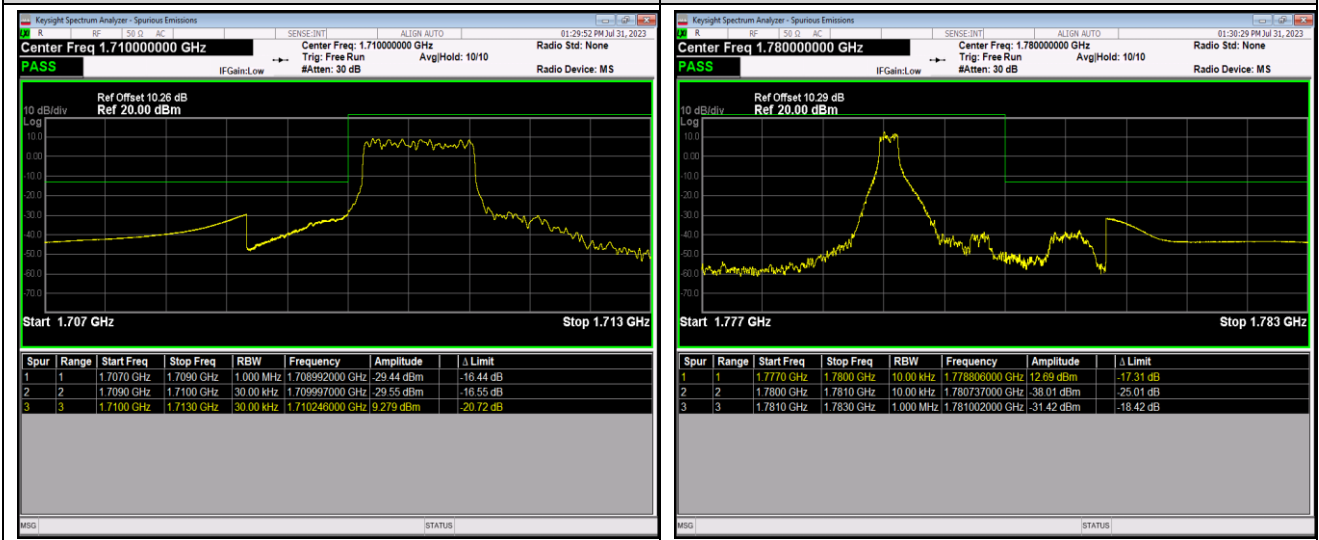

Band66-1.4MHz-QPSK-132665-1RB#5

Band66-1.4MHz-QPSK-132665-6RB#0

Band66-1.4MHz-16QAM-131979-1RB#0

Band66-1.4MHz-16QAM-131979-1RB#5

Band66-1.4MHz-16QAM-131979-6RB#0

Band66-1.4MHz-16QAM-132665-1RB#0

Band66-1.4MHz-16QAM-132665-1RB#5