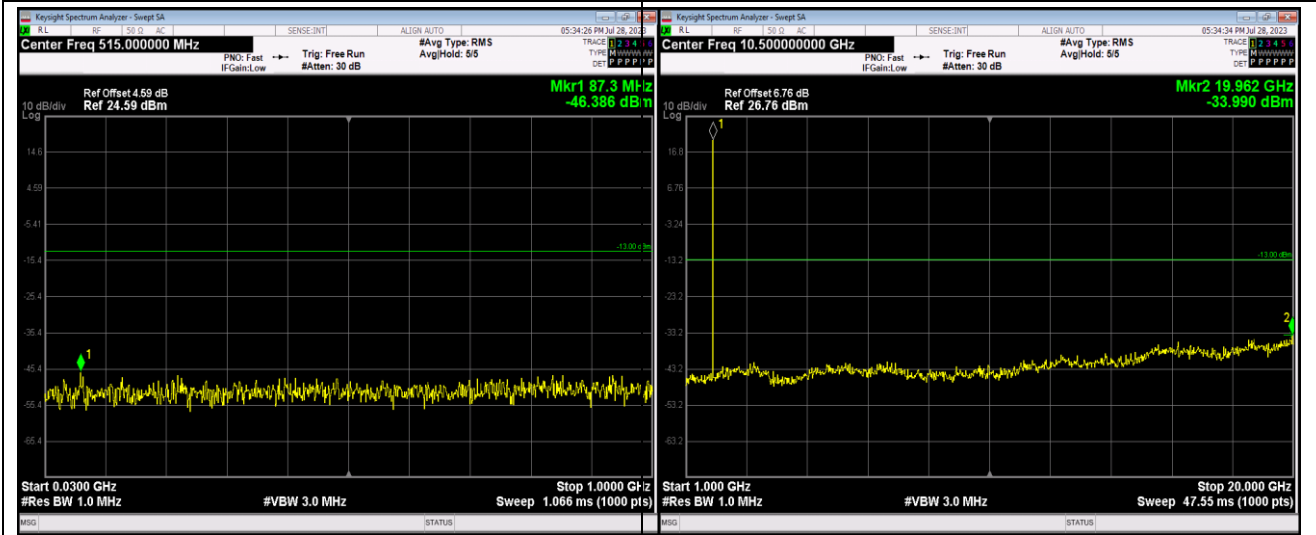

*Remark: All bandwidth and all modulation had been tested, but only the worst case data displayed in this report.*

Test Graphs

Band2-1.4MHz-16QAM-18607-1RB#0-Range1:30~1000MHz

Band2-1.4MHz-16QAM-18607-1RB#0-Range2:1000~20000MHz

Band2-1.4MHz-16QAM-18900-1RB#0-Range1:30~1000MHz

Band2-1.4MHz-16QAM-18900-1RB#0-Range2:1000~20000MHz