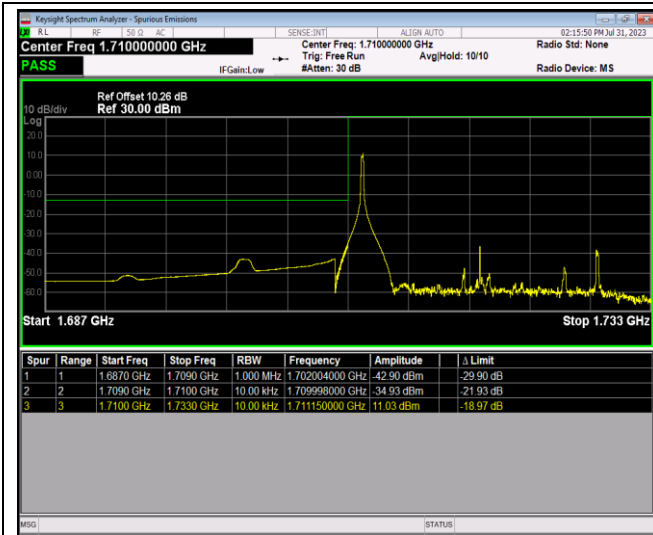

Band66-20MHz-QPSK-132072-1RB#0

Band66-20MHz-QPSK-132072-100RB#0