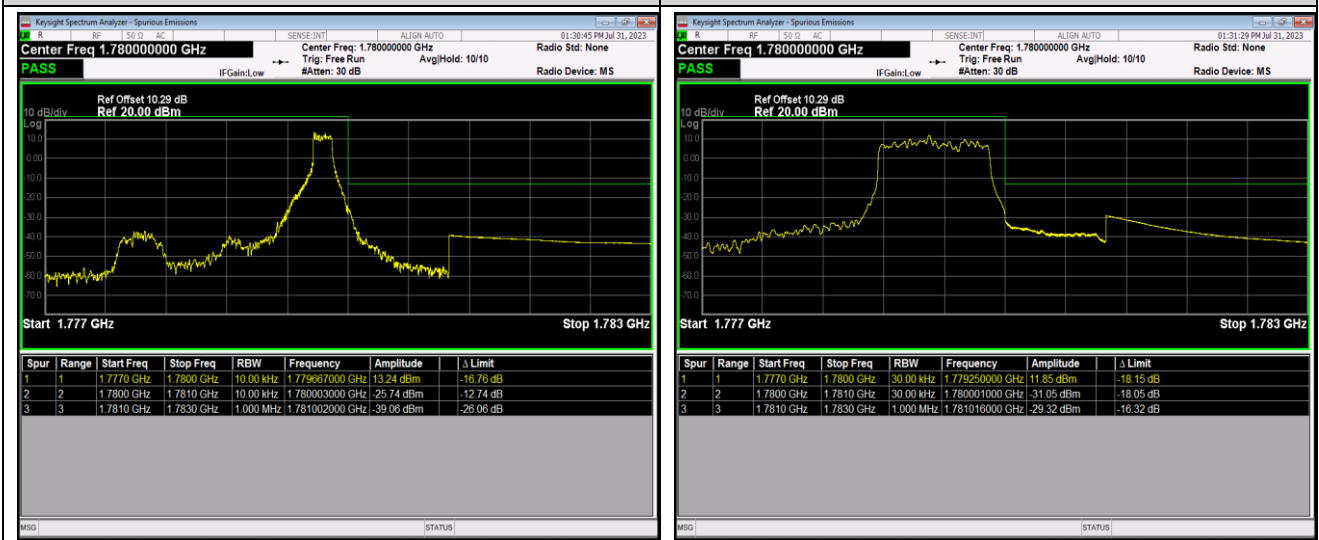

Band66-1.4MHz-QPSK-132665-1RB#5

Band66-1.4MHz-QPSK-132665-6RB#0

Band66-1.4MHz-16QAM-131979-1RB#0

Band66-1.4MHz-16QAM-131979-1RB#5