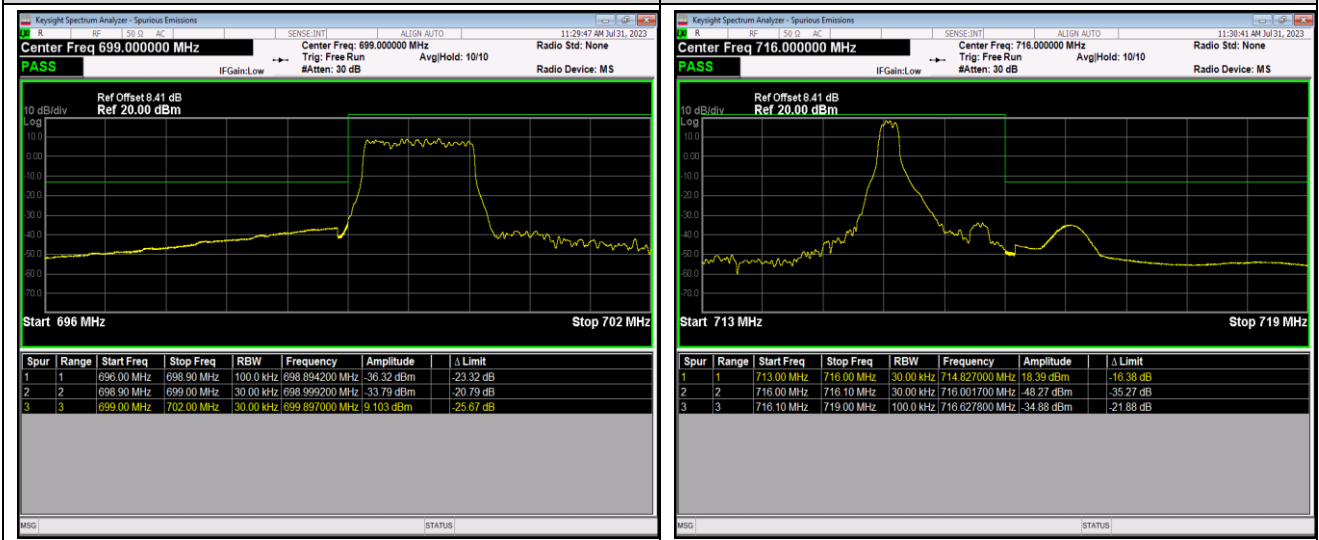

Band12-1.4MHz-16QAM-23017-6RB#0

Band12-1.4MHz-16QAM-23173-1RB#0

Band12-1.4MHz-16QAM-23173-1RB#5

Band12-1.4MHz-16QAM-23173-6RB#0