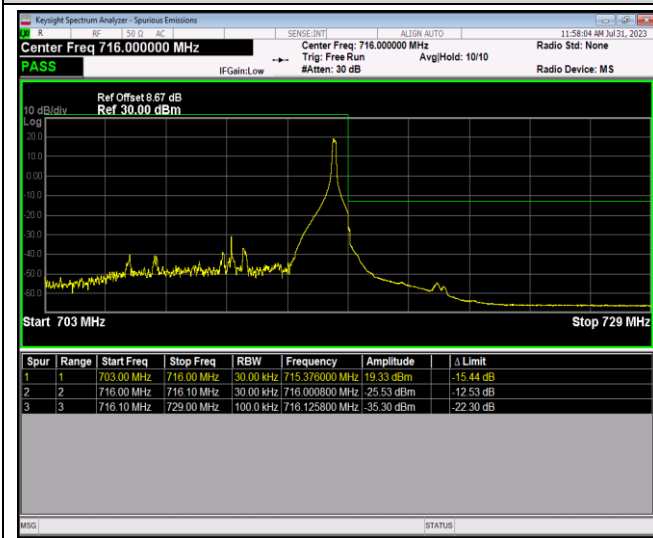

Band12-1.4MHz-16QAM-23173-6RB#0

Band12-10MHz-QPSK-23060-1RB#0

Band12-10MHz-QPSK-23060-1RB#49

Band12-10MHz-QPSK-23060-50RB#0

Band12-10MHz-QPSK-23130-1RB#0

Band12-10MHz-QPSK-23130-1RB#49

Band12-10MHz-QPSK-23130-50RB#0