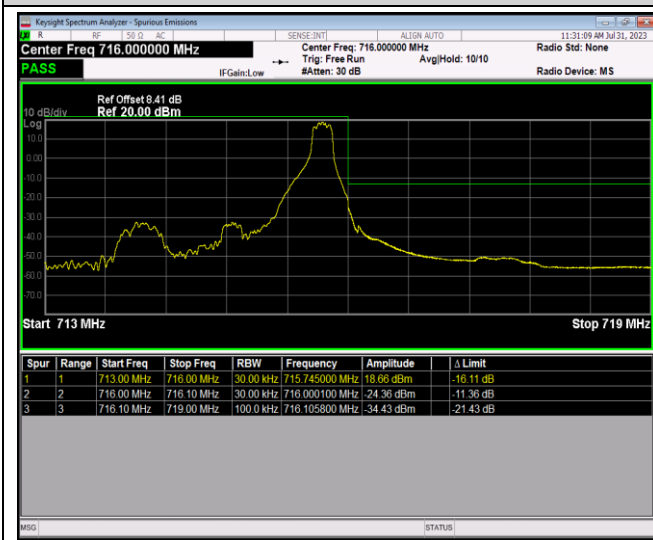

Band12-1.4MHz-QPSK-23173-1RB#5

Band12-1.4MHz-16QAM-23017-1RB#0