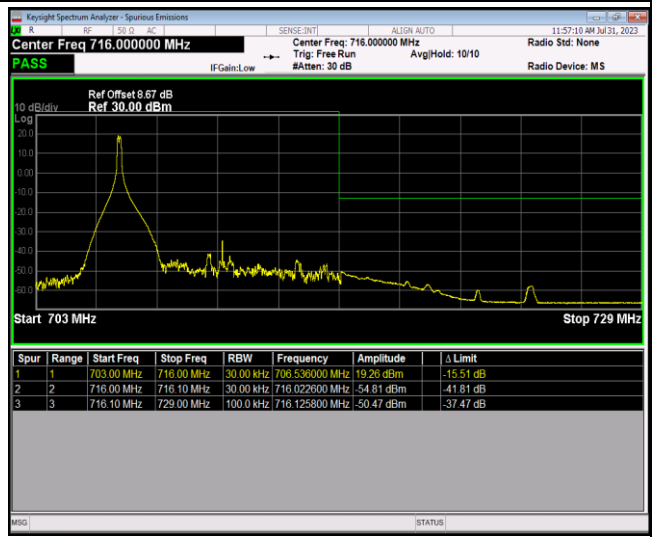

Band12-1.4MHz-16QAM-23173-6RB#0

Band12-10MHz-QPSK-23060-1RB#0

Band12-10MHz-QPSK-23060-1RB#49

Band12-10MHz-QPSK-23060-50RB#0

Band12-10MHz-QPSK-23130-1RB#0

Band12-10MHz-QPSK-23130-1RB#49

Band12-10MHz-QPSK-23130-50RB#0