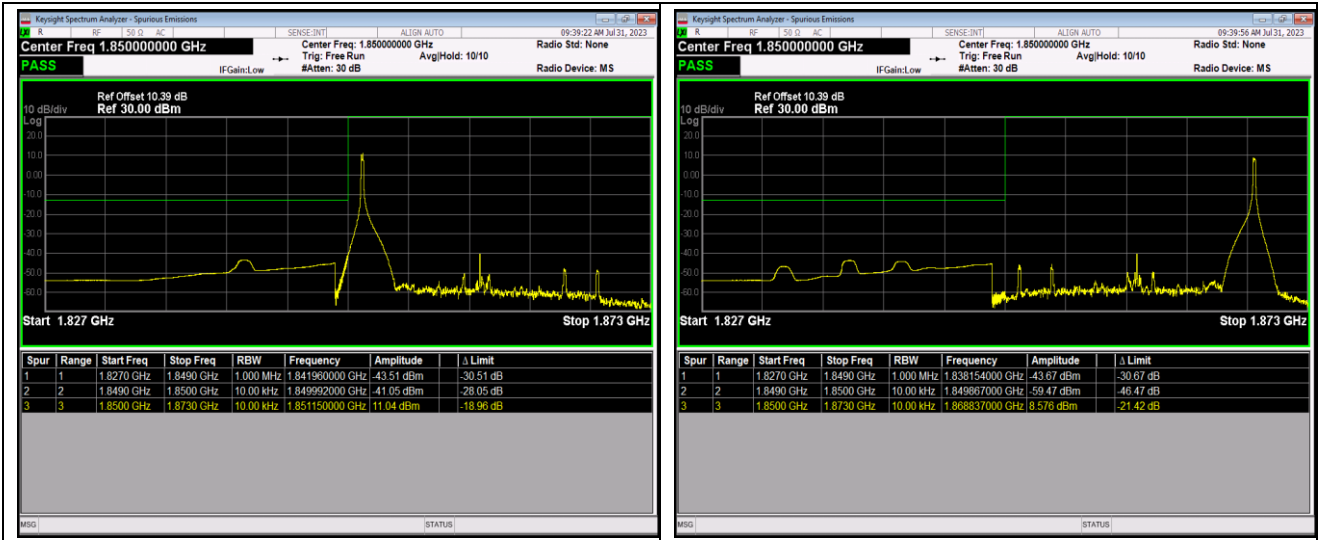

Band2-20MHz-QPSK-18700-100RB#0

Band2-20MHz-QPSK-19100-1RB#0