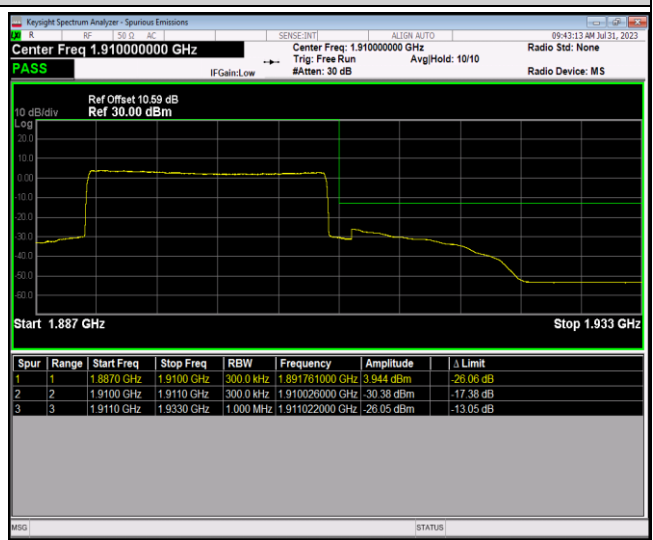

Band2-20MHz-QPSK-19100-100RB#0

Band2-20MHz-16QAM-18700-1RB#99