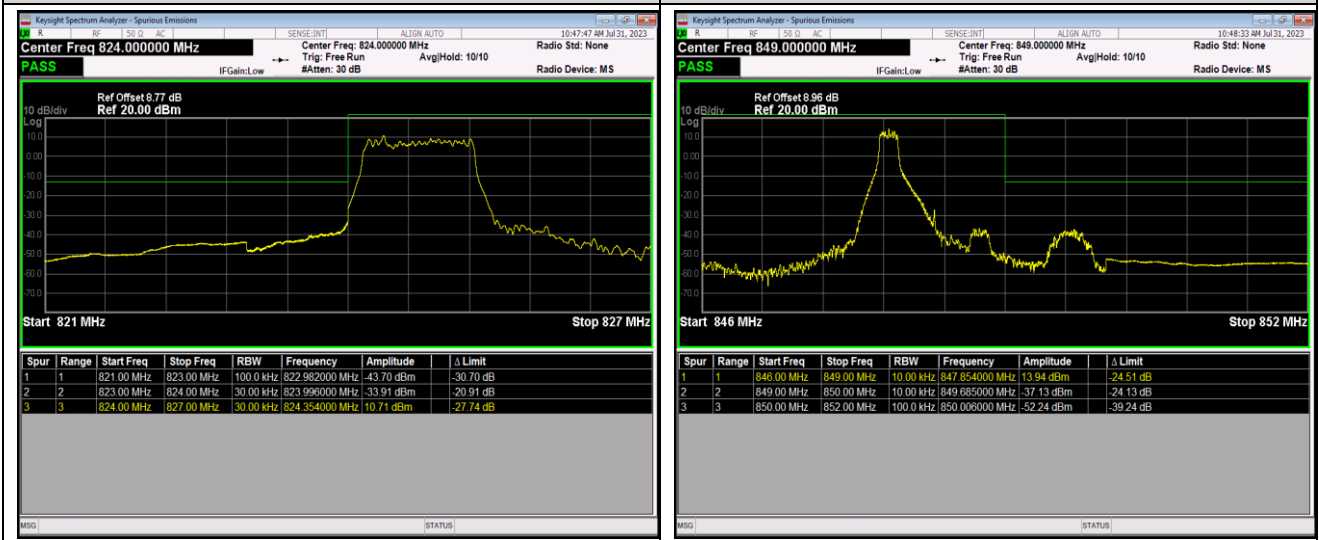

Band5-1.4MHz-QPSK-20407-6RB#0

Band5-1.4MHz-QPSK-20643-1RB#0

Band5-1.4MHz-QPSK-20643-1RB#5

Band5-1.4MHz-QPSK-20643-6RB#0