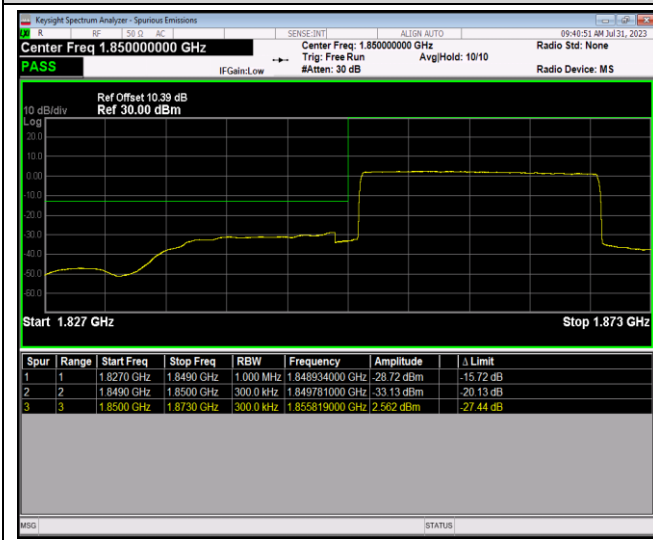

Remark: All bandwidth and all modulation had been tested, but only the worst case data displayed in this report.

Test Graphs

Band2-20MHz-QPSK-18700-100RB#0

Band2-20MHz-QPSK-19100-1RB#0

Band2-20MHz-QPSK-19100-1RB#99