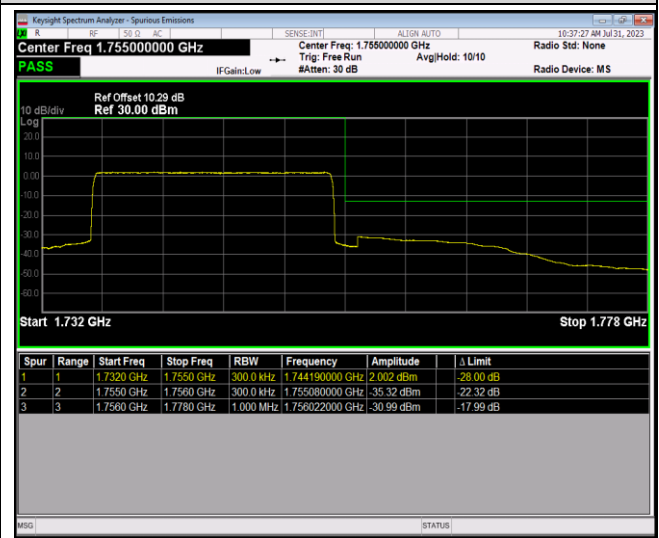

Band4-20MHz-16QAM-20050-100RB#0

Band4-20MHz-16QAM-20300-1RB#0

Band4-20MHz-16QAM-20300-1RB#99

Band4-20MHz-16QAM-20300-100RB#0

Band5-1.4MHz-QPSK-20407-1RB#0

Band5-1.4MHz-QPSK-20407-1RB#5

Band5-1.4MHz-QPSK-20407-6RB#0