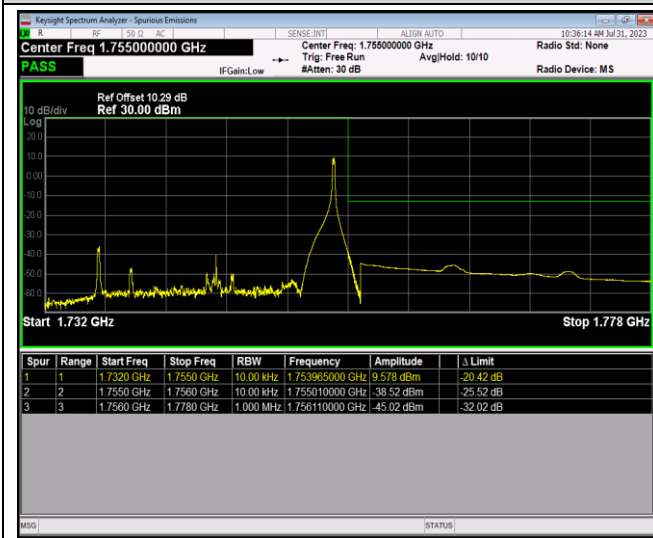

Band4-20MHz-16QAM-20050-100RB#0

Band4-20MHz-16QAM-20300-1RB#0

Band4-20MHz-16QAM-20300-1RB#99

Band4-20MHz-16QAM-20300-100RB#0

Band5-1.4MHz-QPSK-20407-1RB#0

Band5-1.4MHz-QPSK-20407-1RB#5

Band5-1.4MHz-QPSK-20407-6RB#0