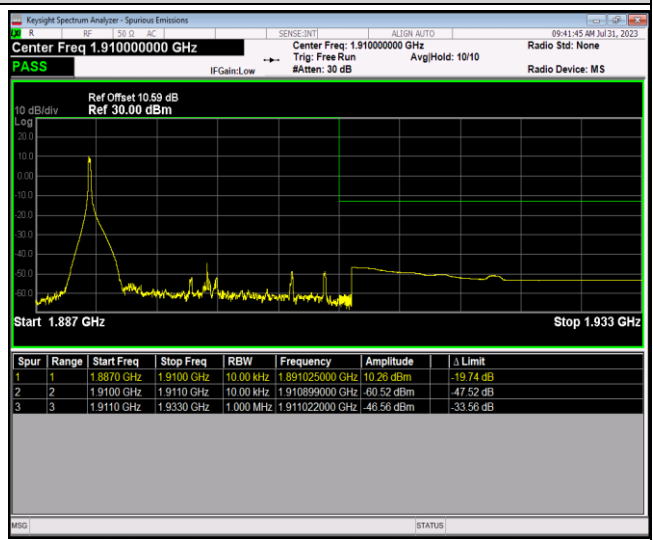

Remark: All bandwidth and all modulation had been tested, but only the worst case data displayed in this report.

Test Graphs

Band2-20MHz-QPSK-18700-100RB#0

Band2-20MHz-QPSK-19100-1RB#0

Band2-20MHz-QPSK-19100-1RB#99