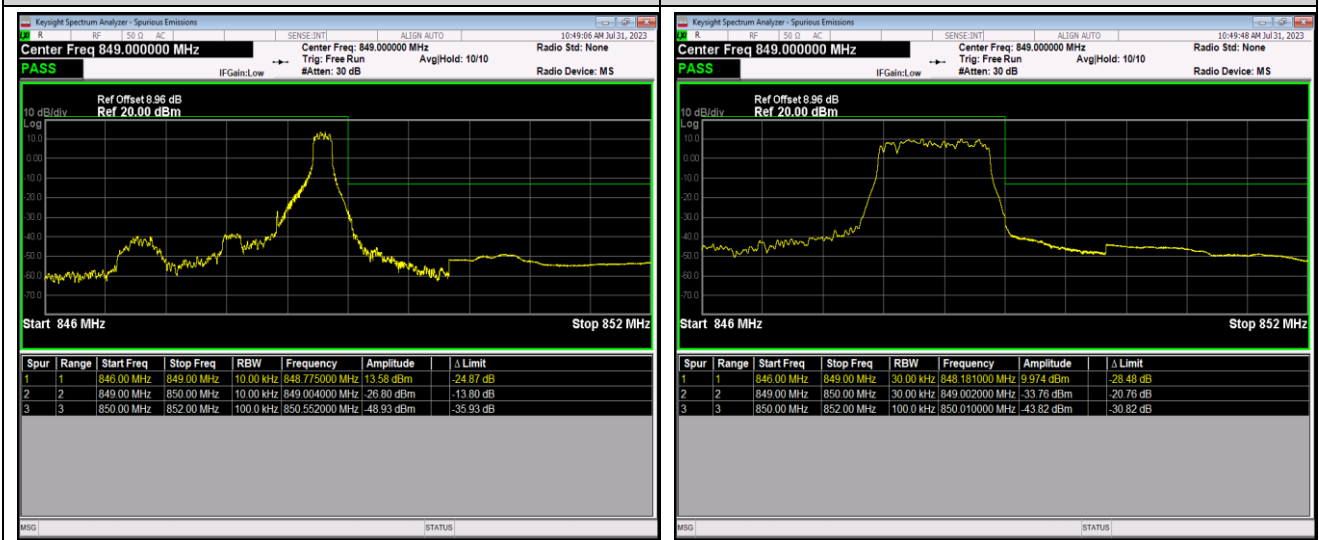

Band5-1.4MHz-QPSK-20643-1RB#5

Band5-1.4MHz-QPSK-20643-6RB#0

Band5-1.4MHz-16QAM-20407-1RB#0

Band5-1.4MHz-16QAM-20407-1RB#5