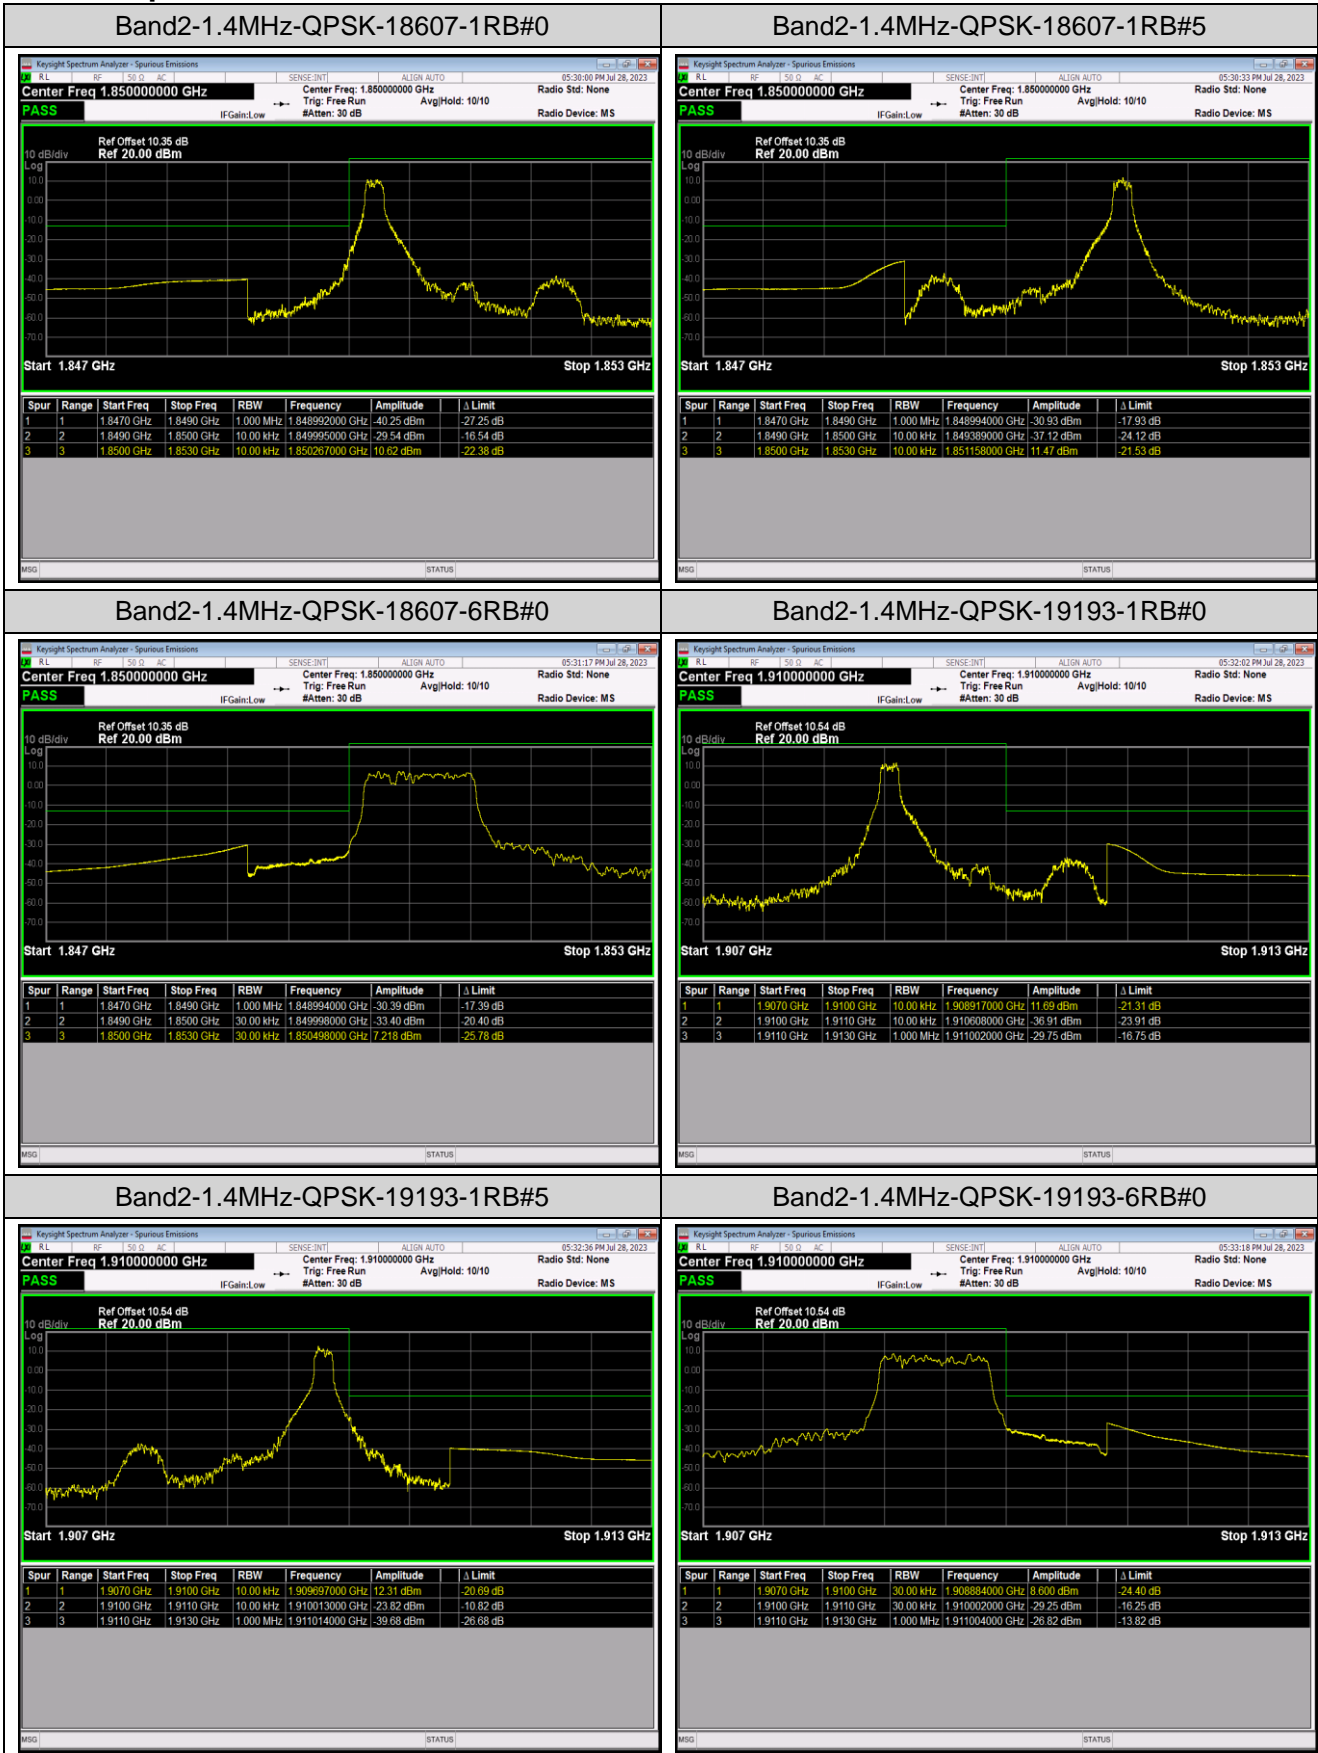

Test Graphs