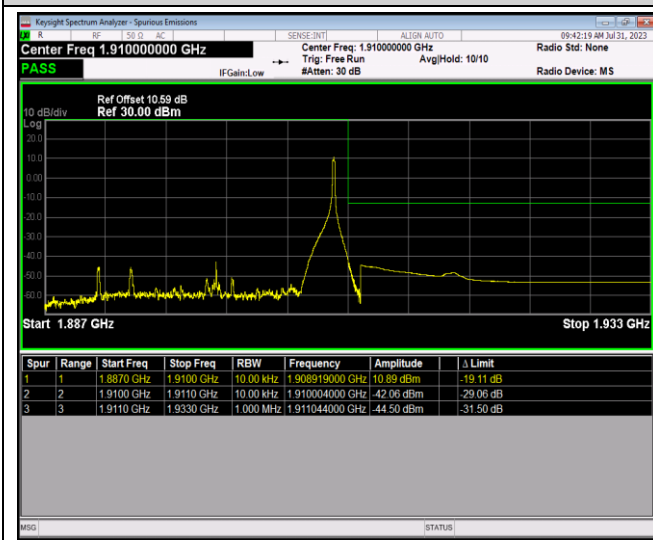

Band2-20MHz-QPSK-19100-1RB#99

Band2-20MHz-16QAM-18700-1RB#0