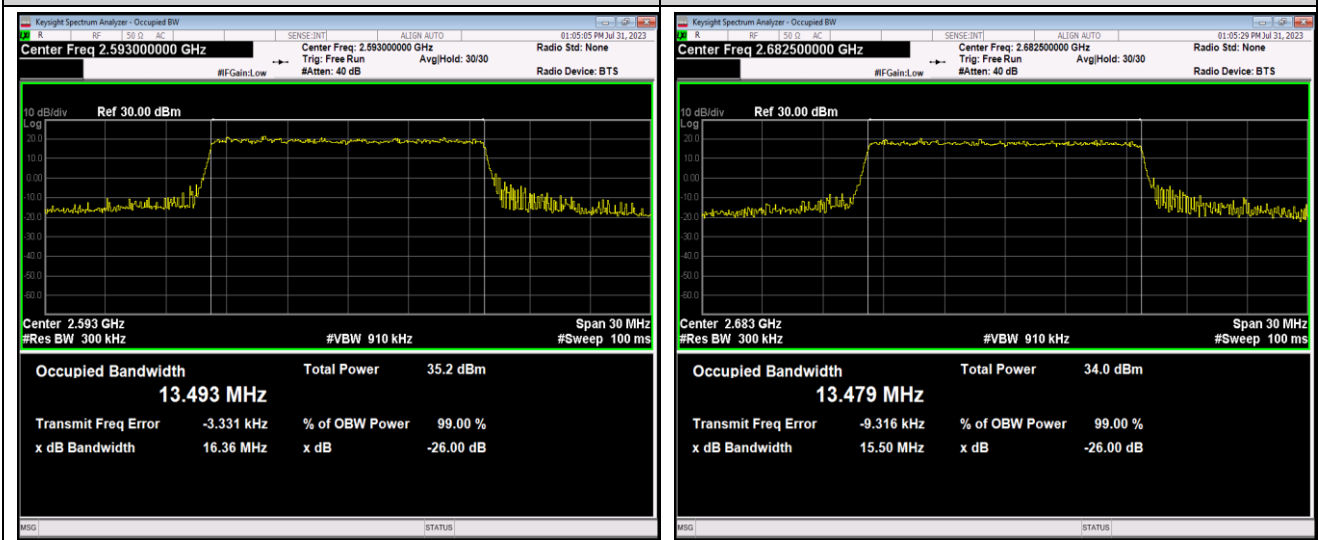

Band41-15MHz-16QAM-40620-75RB#0

Band41-15MHz-16QAM-41515-75RB#0

Band41-20MHz-QPSK-39750-100RB#0

Band41-20MHz-QPSK-40620-100RB#0