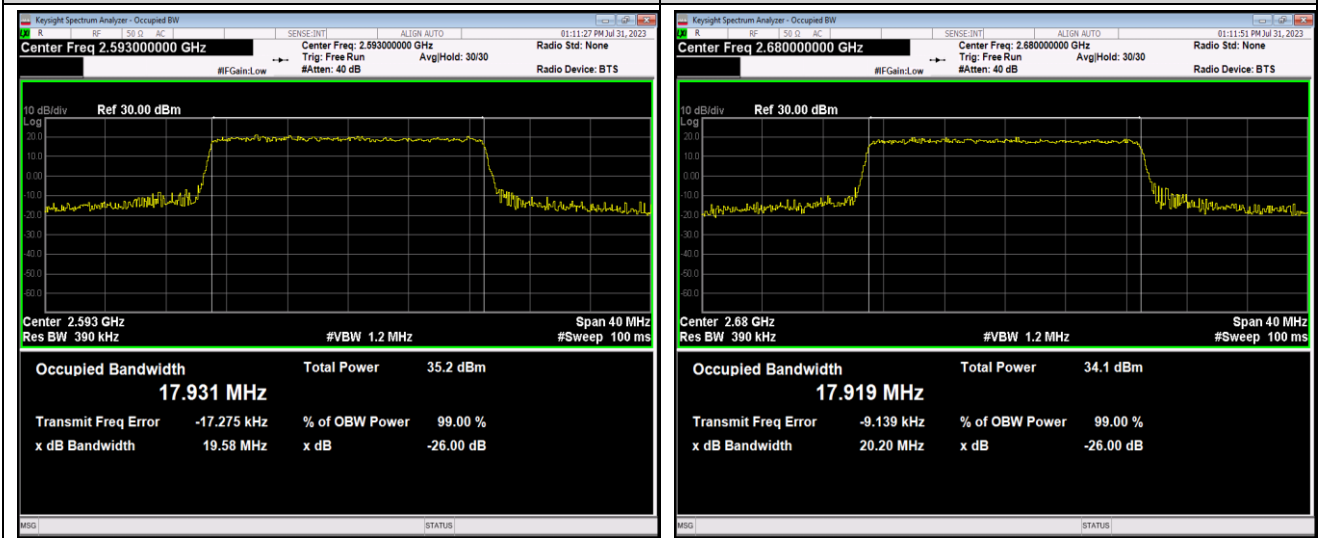

Band41-15MHz-16QAM-41515-75RB#0

Band41-20MHz-QPSK-39750-100RB#0

Band41-20MHz-QPSK-40620-100RB#0

Band41-20MHz-QPSK-41490-100RB#0

Band41-20MHz-16QAM-39750-100RB#0

Band41-20MHz-16QAM-40620-100RB#0

Band41-20MHz-16QAM-41490-100RB#0