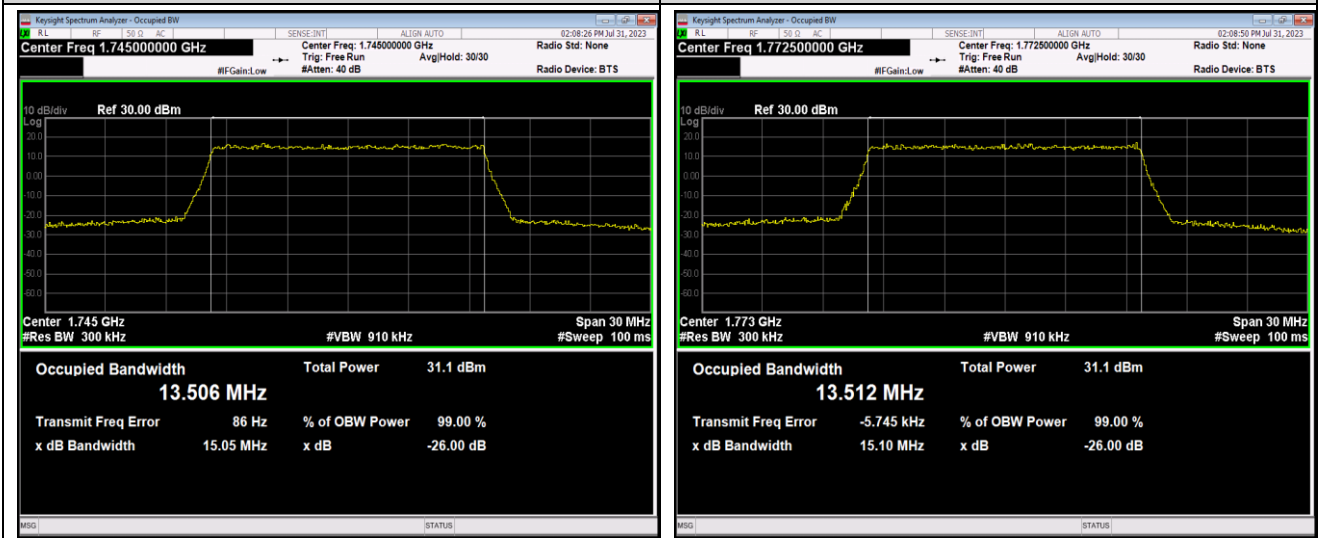

Band66-10MHz-QPSK-132322-50RB#0

Band66-15MHz-QPSK-132597-75RB#0

Band66-15MHz-16QAM-132047-75RB#0

Band66-15MHz-16QAM-132322-75RB#0

Band66-15MHz-16QAM-132597-75RB#0

Band66-20MHz-QPSK-132072-100RB#0

Band66-20MHz-QPSK-132322-100RB#0