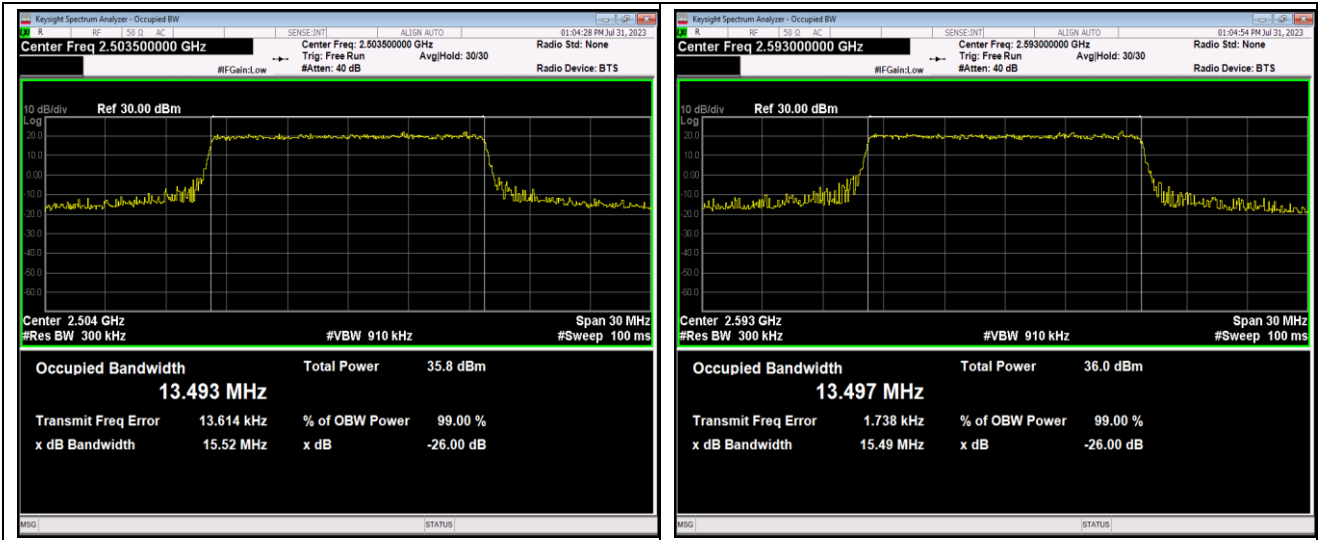

Band41-15MHz-QPSK-39725-75RB#0

Band41-15MHz-QPSK-40620-75RB#0

Band41-15MHz-QPSK-41515-75RB#0

Band41-15MHz-16QAM-39725-75RB#0