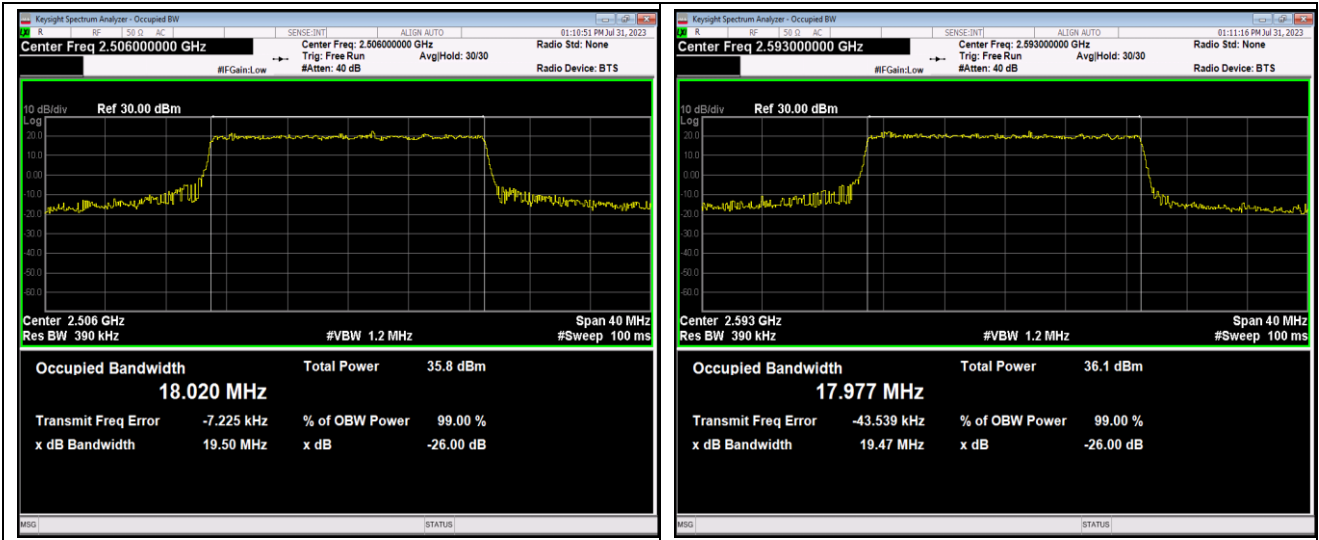

Band41-20MHz-QPSK-39750-100RB#0

Band41-20MHz-QPSK-40620-100RB#0

Band41-20MHz-QPSK-41490-100RB#0

Band41-20MHz-16QAM-39750-100RB#0