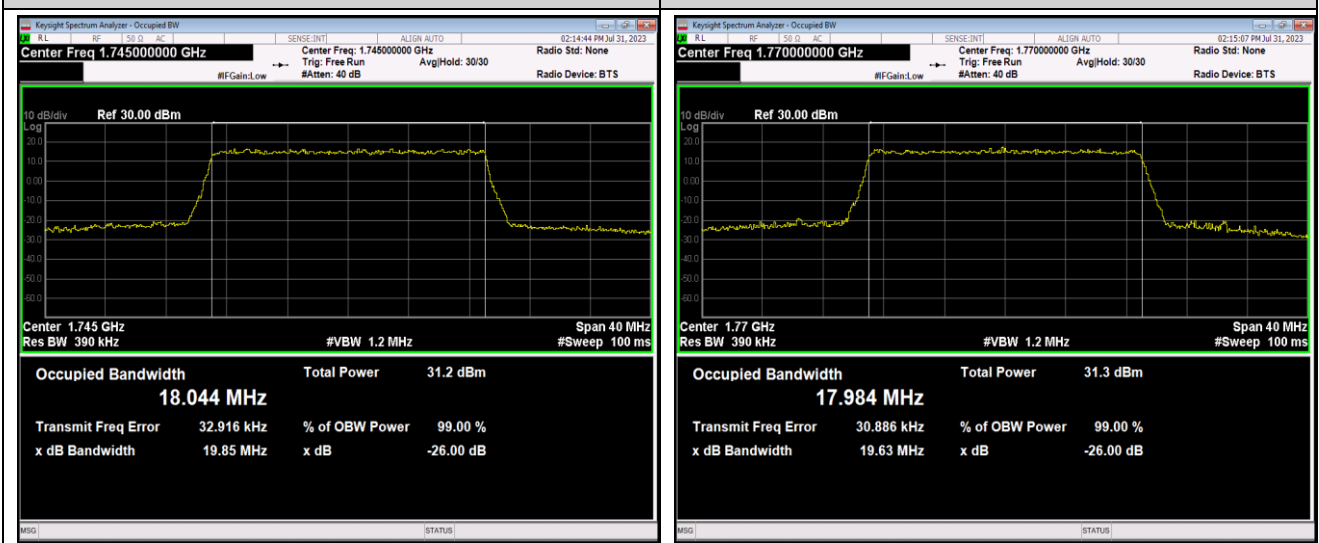

Band66-20MHz-16QAM-132322-100RB#0

Band66-20MHz-16QAM-132572-100RB#0

Band71-5MHz-QPSK-133147-25RB#0

Band71-5MHz-QPSK-133297-25RB#0