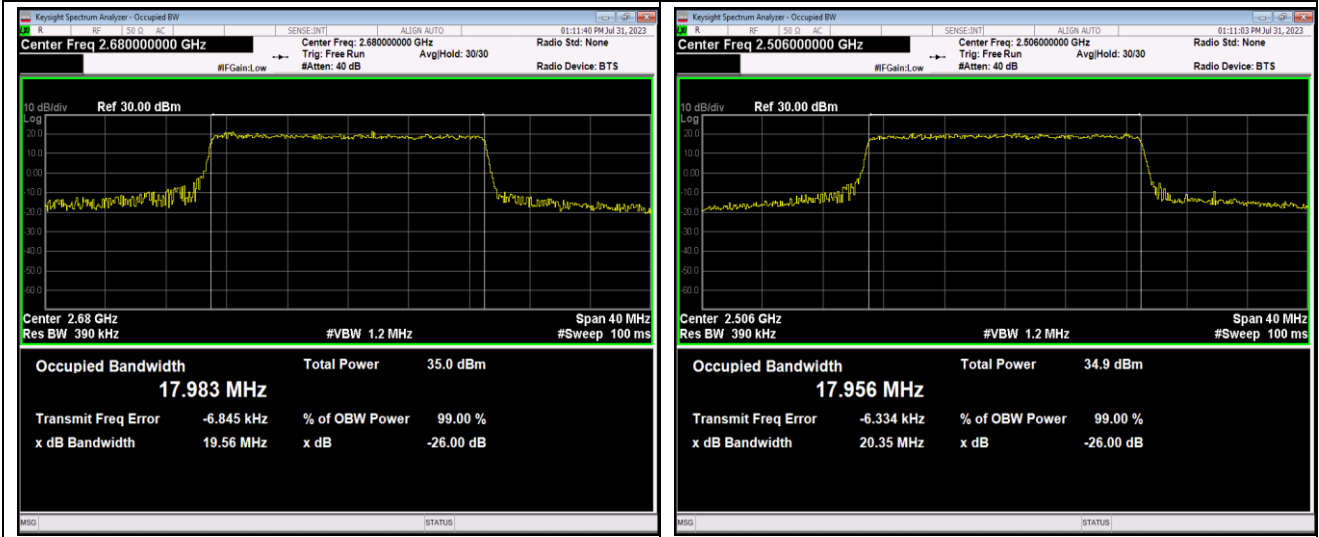

Band41-15MHz-16QAM-41515-75RB#0

Band41-20MHz-QPSK-39750-100RB#0

Band41-20MHz-QPSK-40620-100RB#0

Band41-20MHz-QPSK-41490-100RB#0

Band41-20MHz-16QAM-39750-100RB#0

Band41-20MHz-16QAM-40620-100RB#0

Band41-20MHz-16QAM-41490-100RB#0