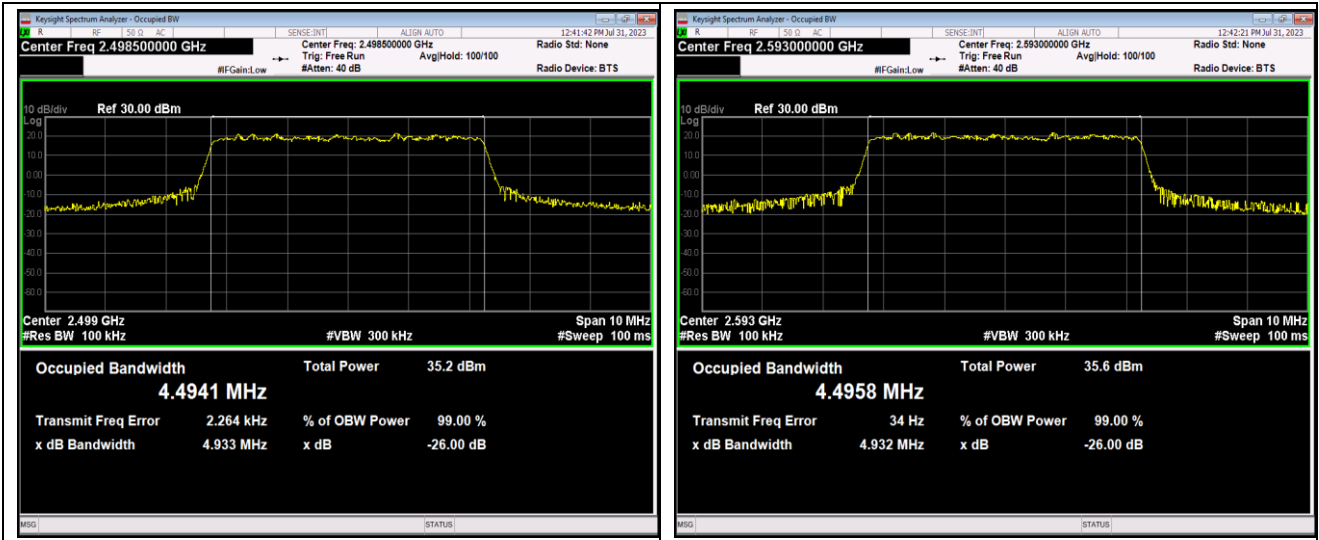

Band17-10MHz-QPSK-23800-50RB#0

Band17-10MHz-16QAM-23780-50RB#0

Band17-10MHz-16QAM-23790-50RB#0

Band17-10MHz-16QAM-23800-50RB#0

Band41-5MHz-QPSK-39675-25RB#0

Band41-5MHz-QPSK-40620-25RB#0

Band41-5MHz-QPSK-41565-25RB#0