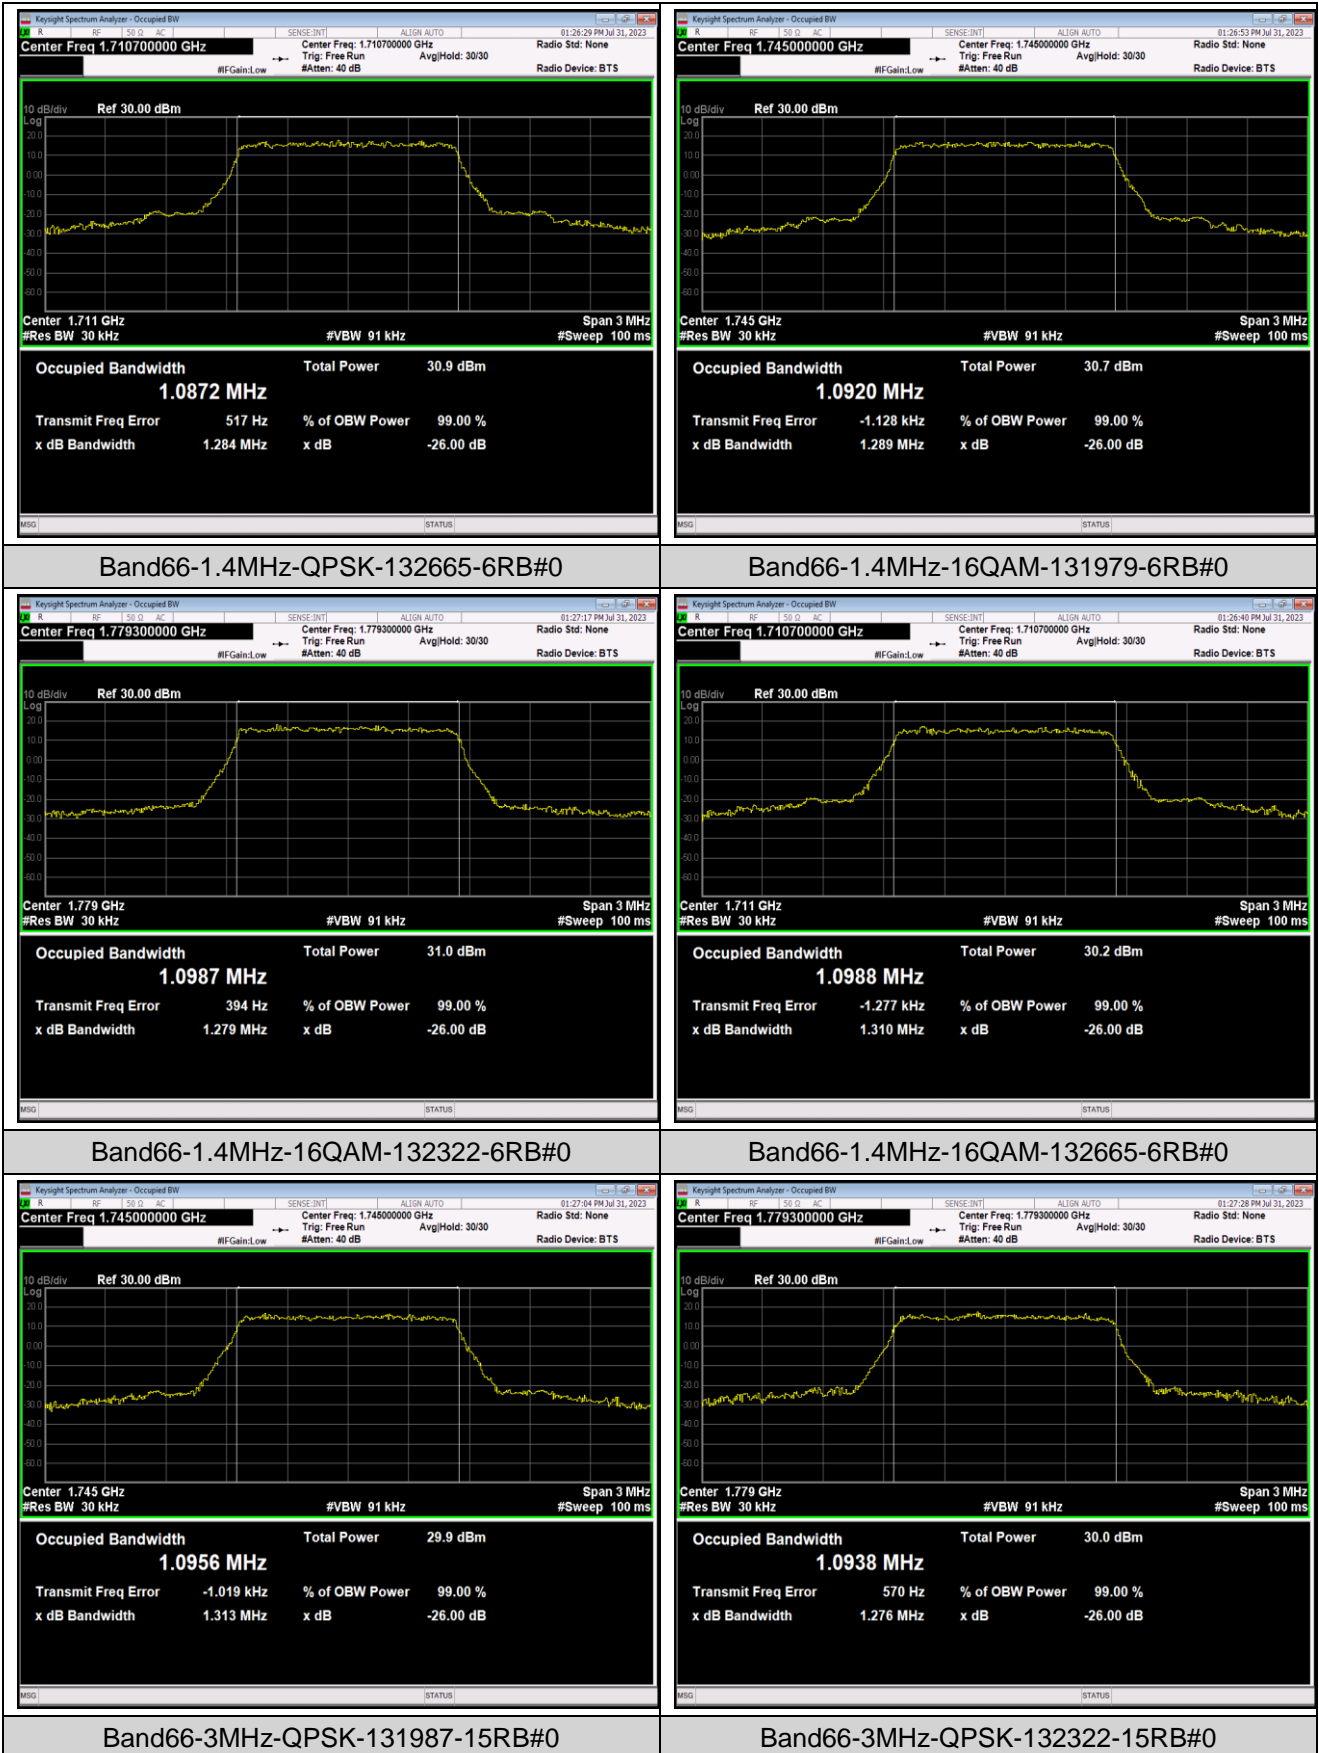

Band66-1.4MHz-QPSK-131979-6RB#0

Band66-1.4MHz-QPSK-132322-6RB#0