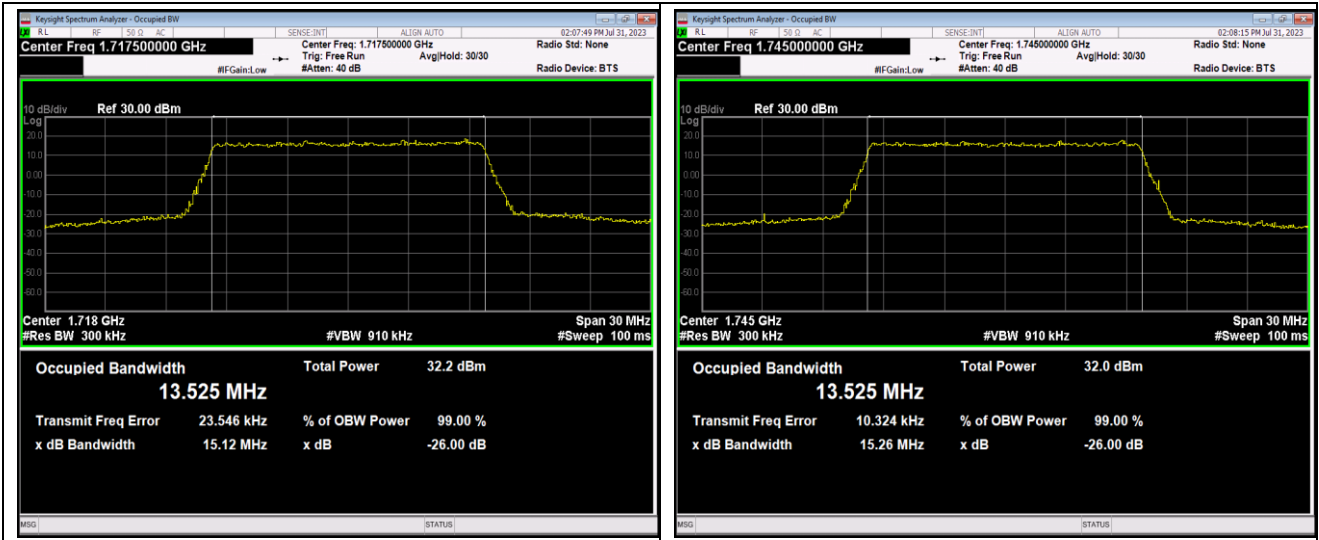

Band66-15MHz-QPSK-132597-75RB#0

Band66-15MHz-16QAM-132047-75RB#0