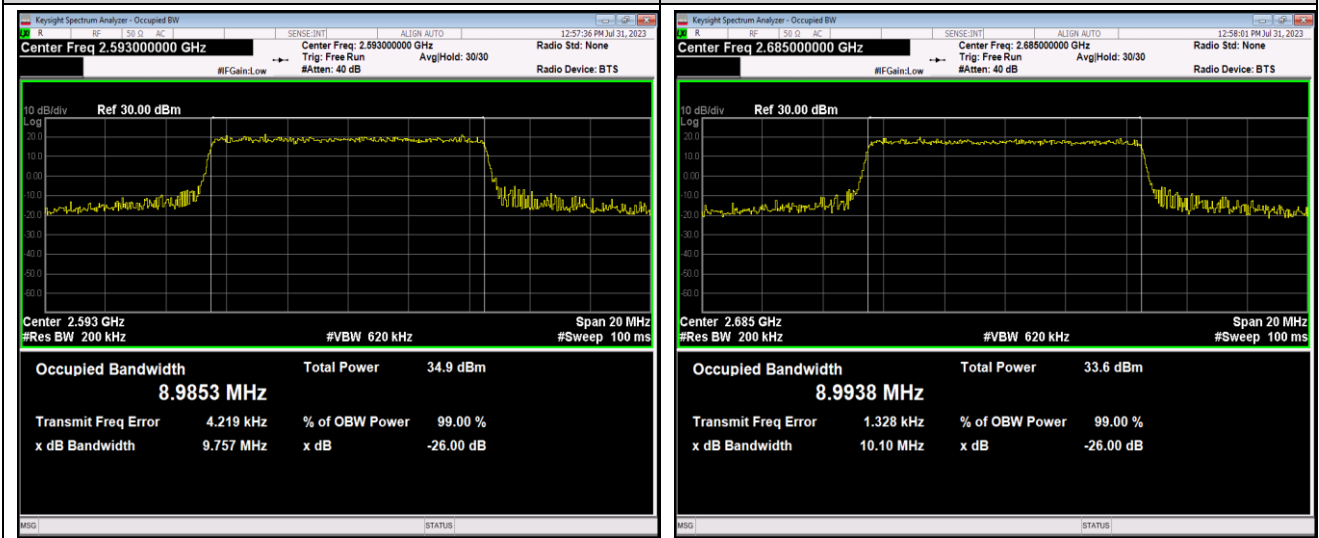

Band41-10MHz-16QAM-40620-50RB#0

Band41-10MHz-16QAM-41540-50RB#0

Band41-15MHz-QPSK-39725-75RB#0

Band41-15MHz-QPSK-40620-75RB#0