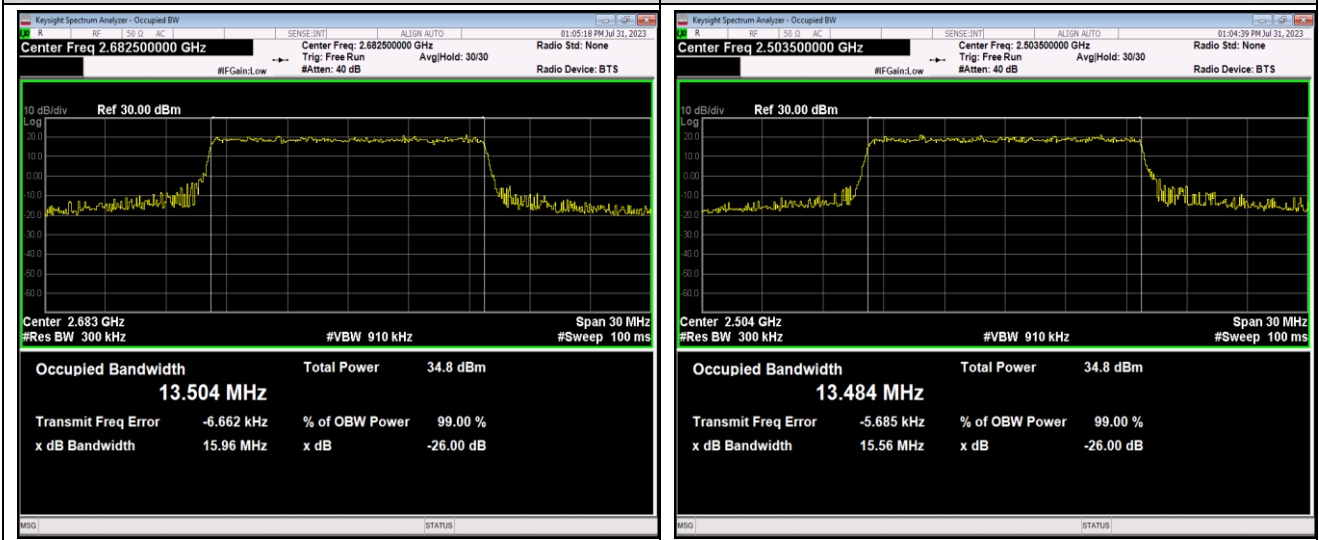

Band41-10MHz-16QAM-40620-50RB#0

Band41-10MHz-16QAM-41540-50RB#0

Band41-15MHz-QPSK-39725-75RB#0

Band41-15MHz-QPSK-40620-75RB#0

Band41-15MHz-QPSK-41515-75RB#0

Band41-15MHz-16QAM-39725-75RB#0

Band41-15MHz-16QAM-40620-75RB#0