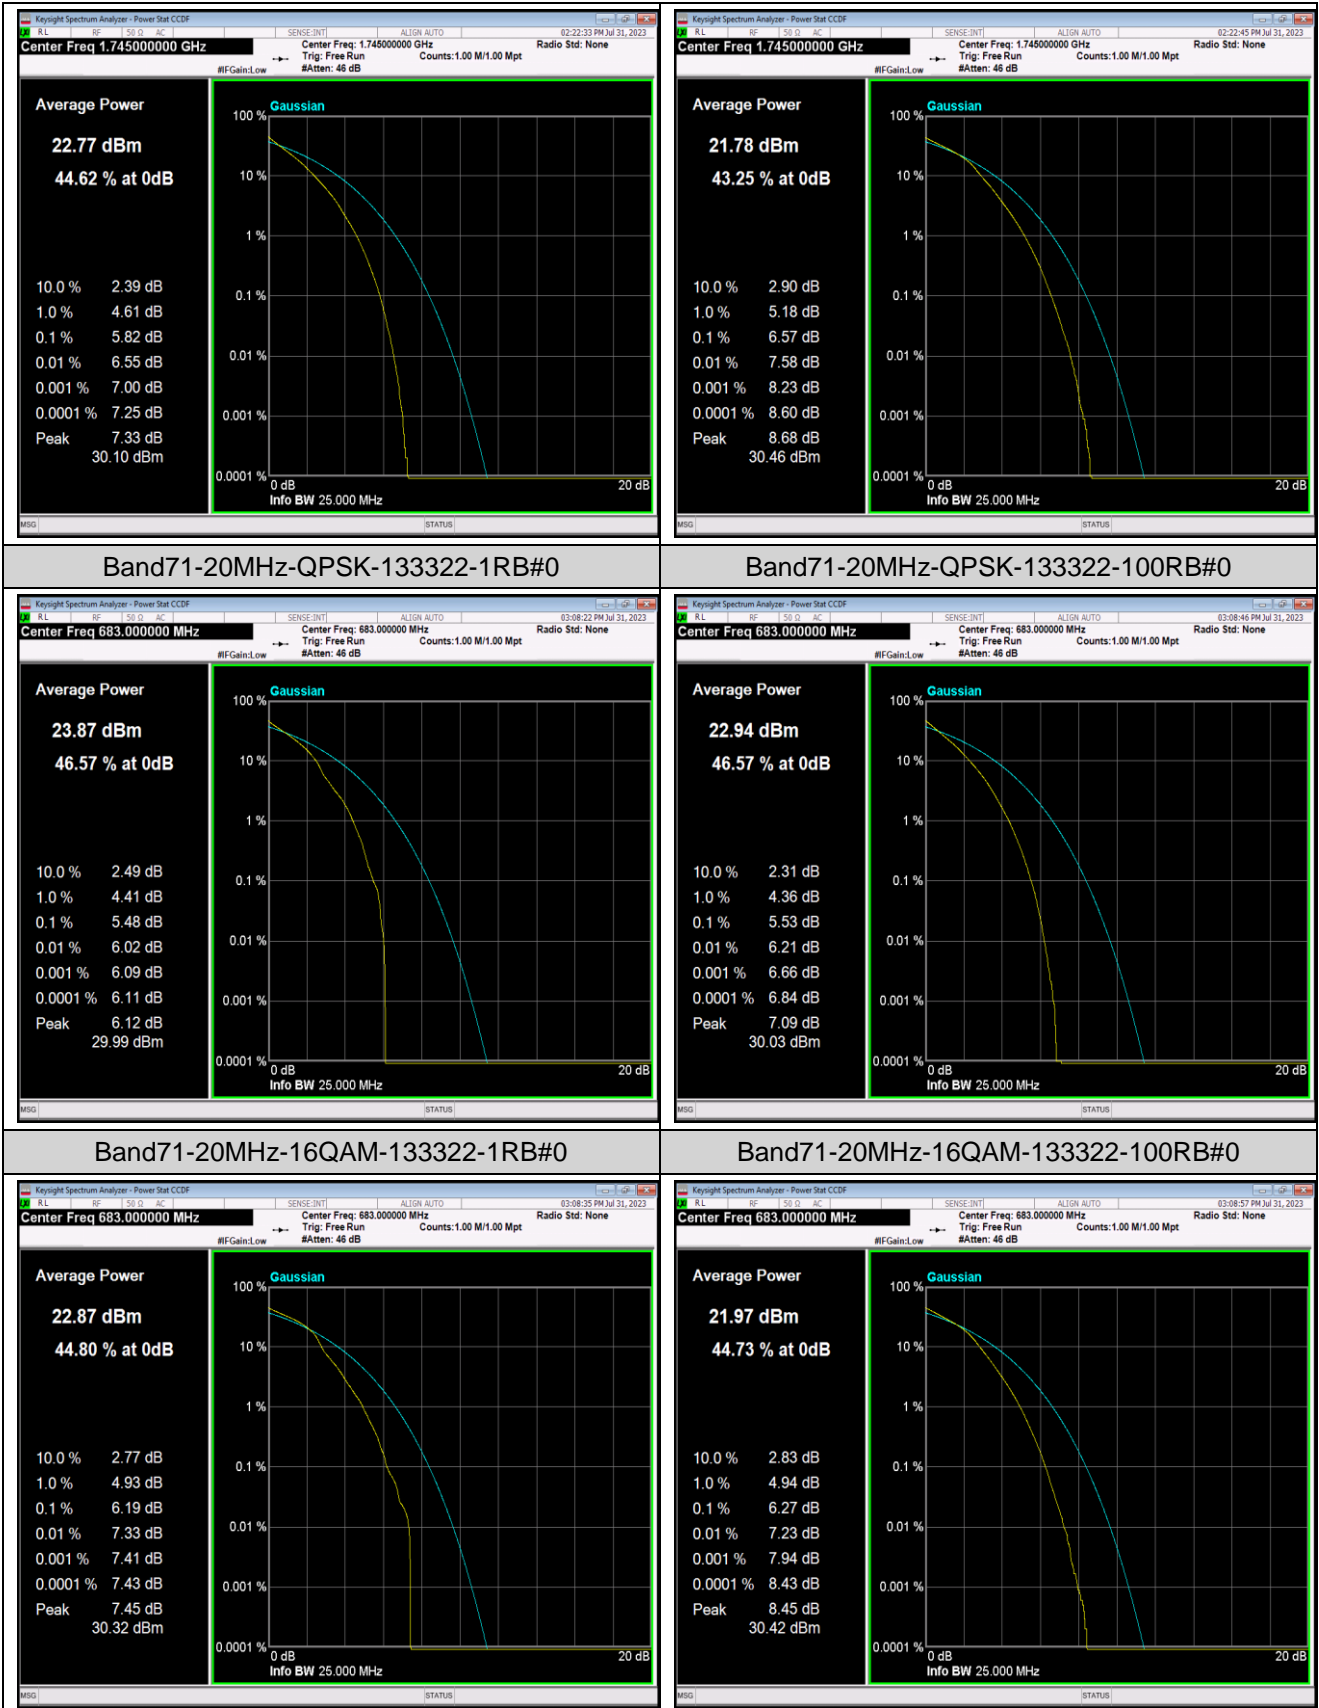

## Appendix C: 26dB Bandwidth and Occupied Bandwidth