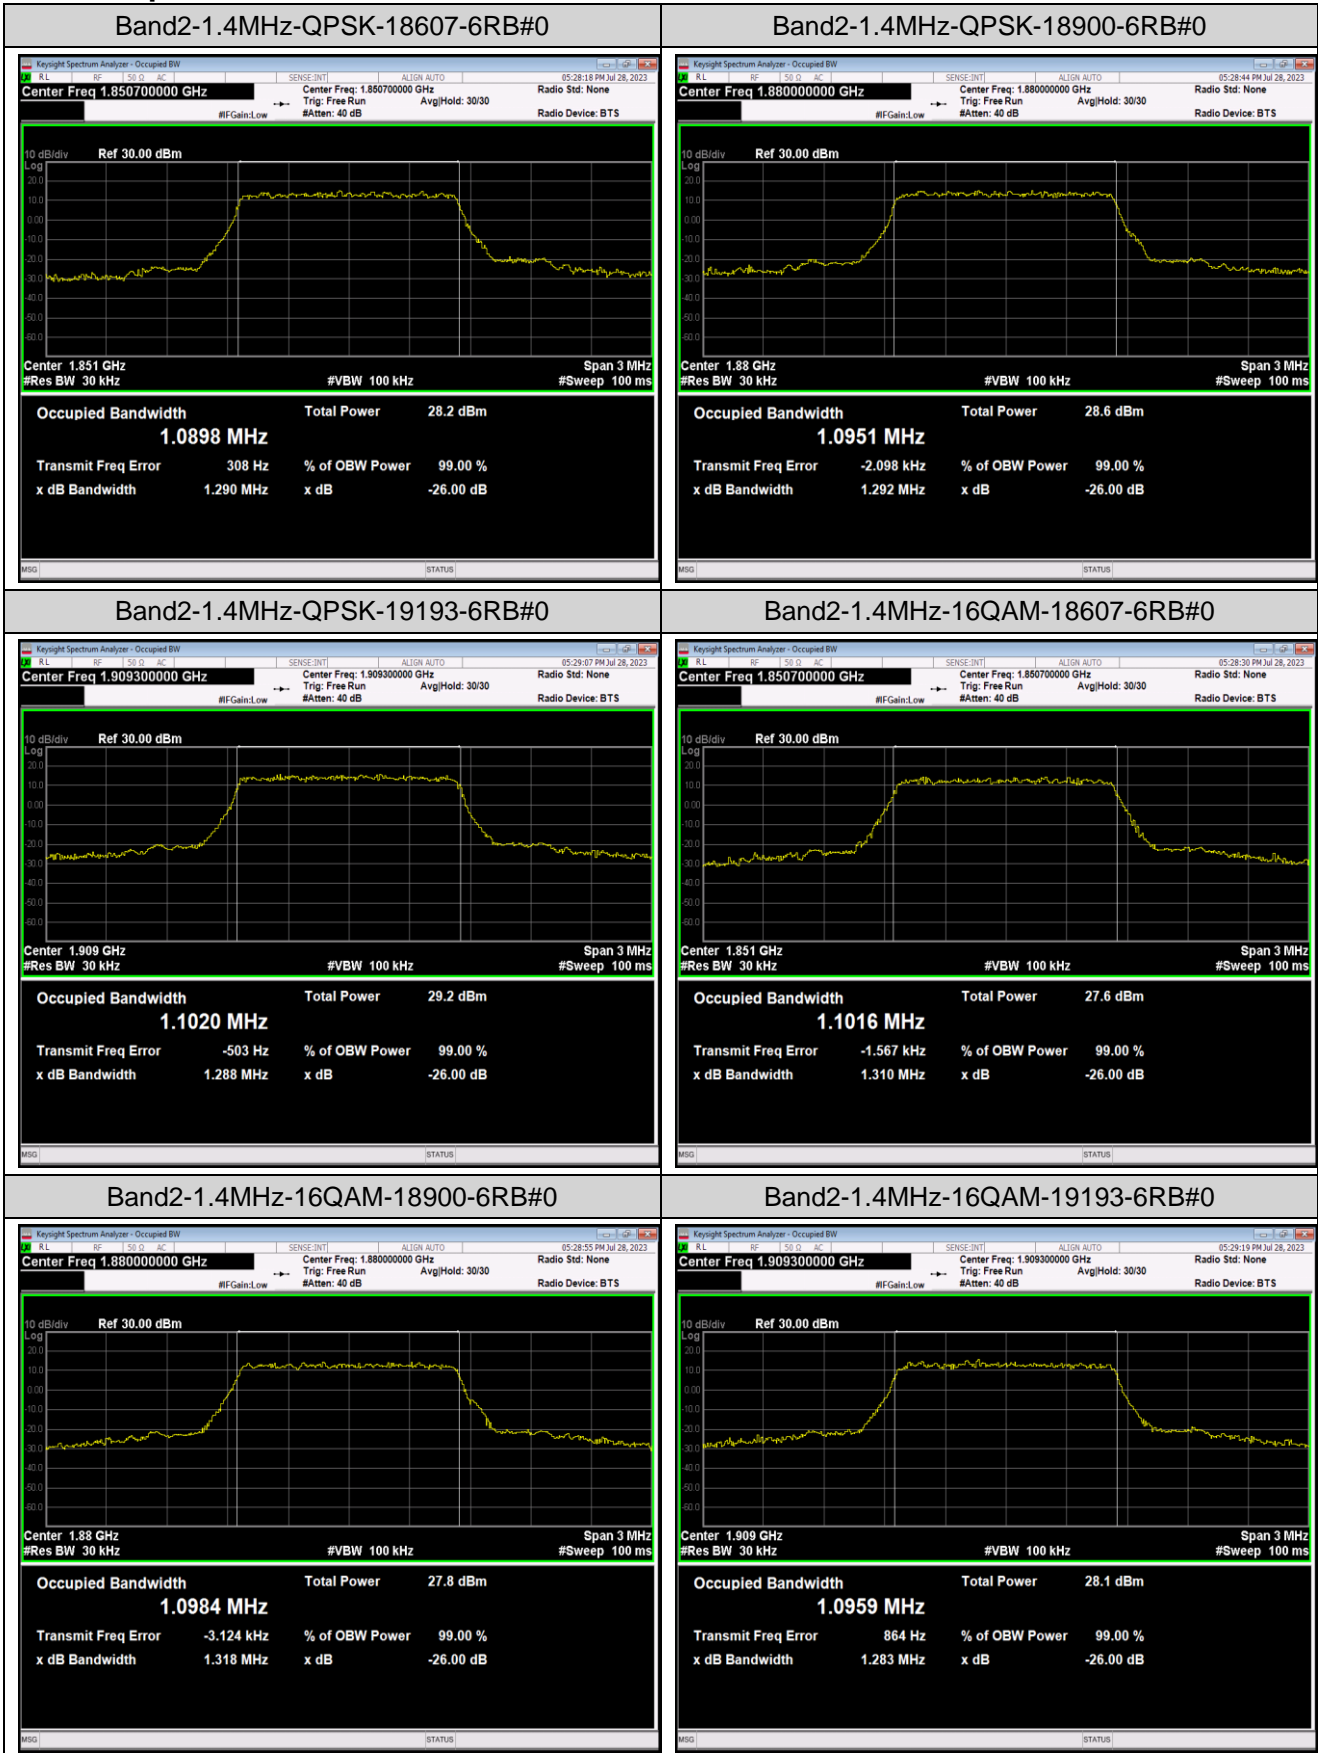

Test Graphs