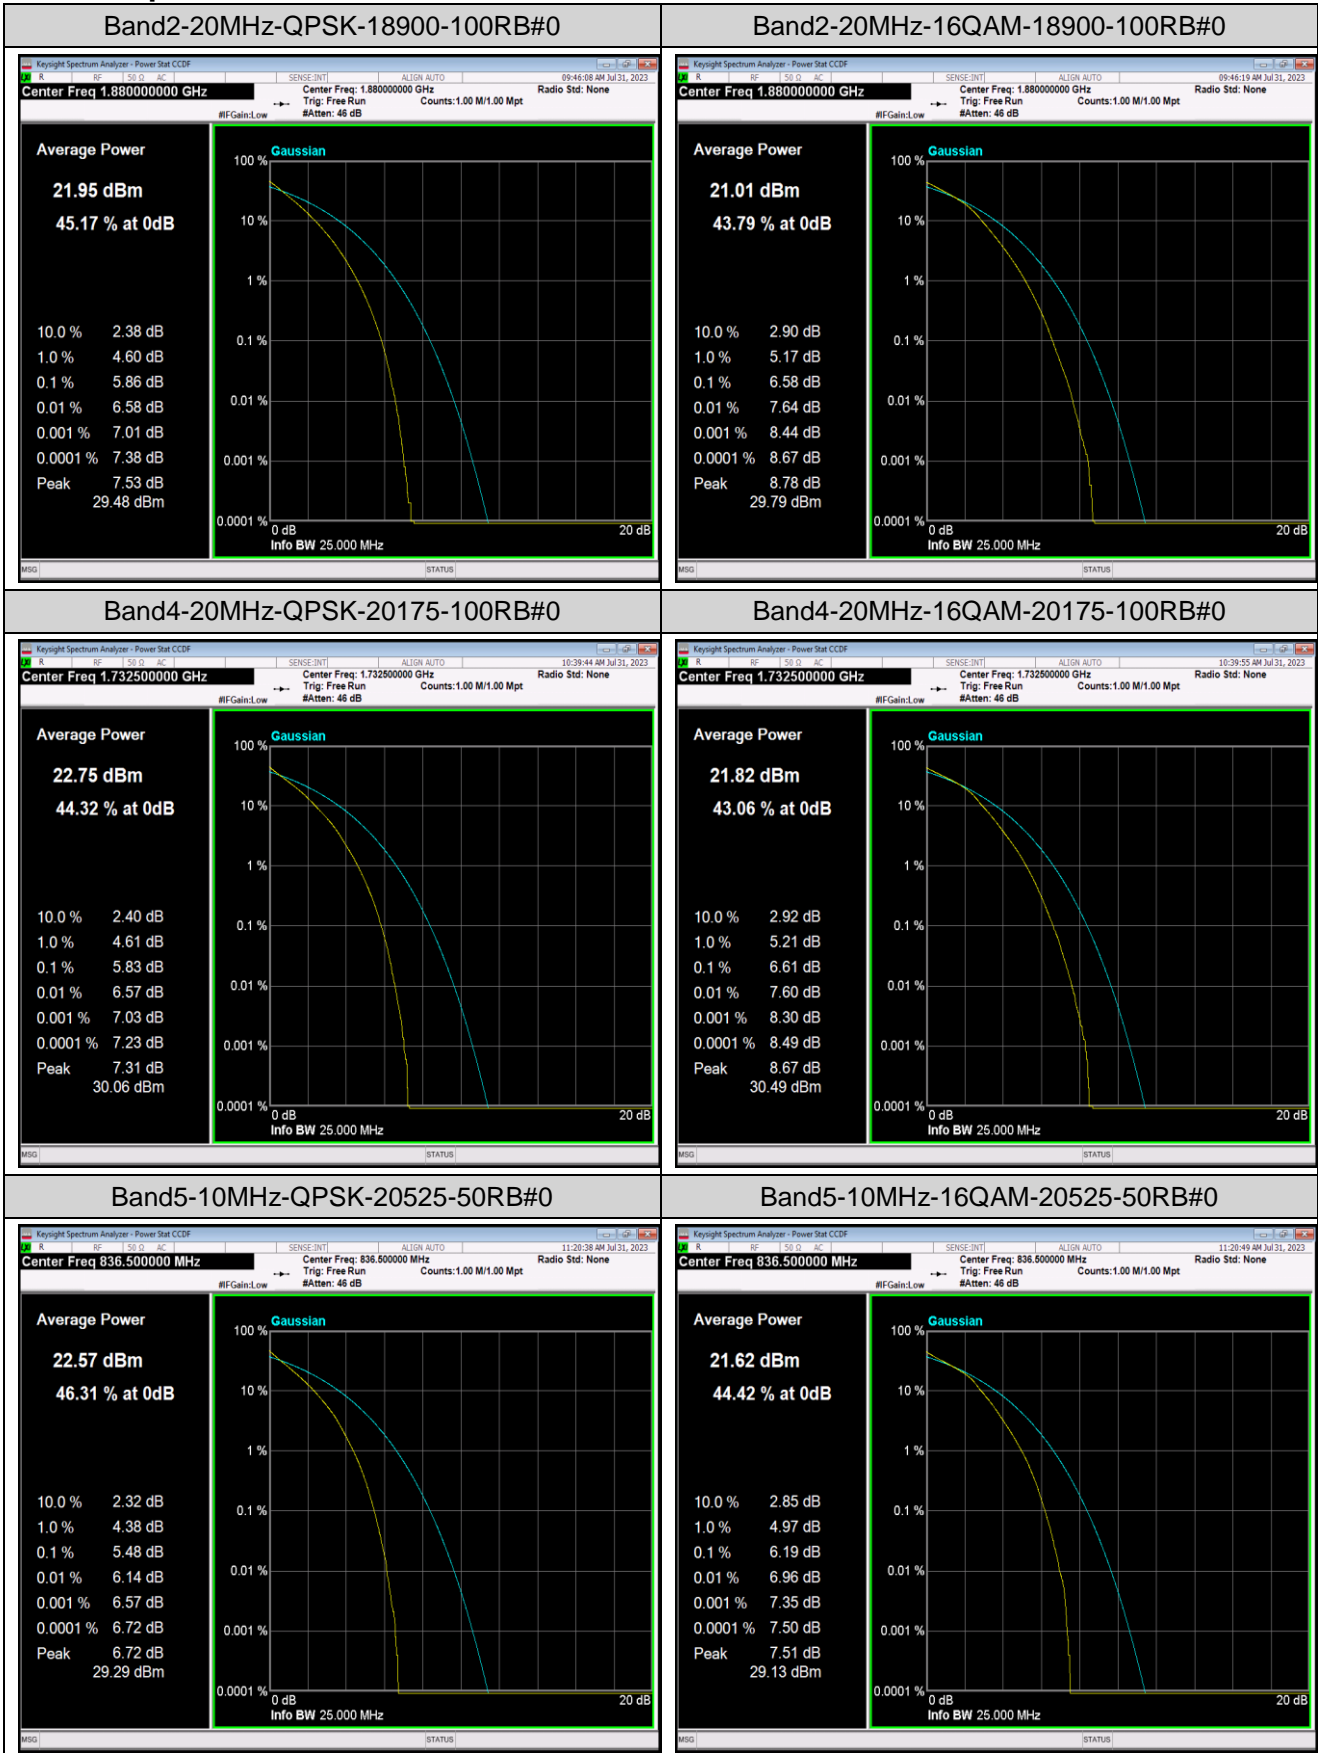

Test Graphs