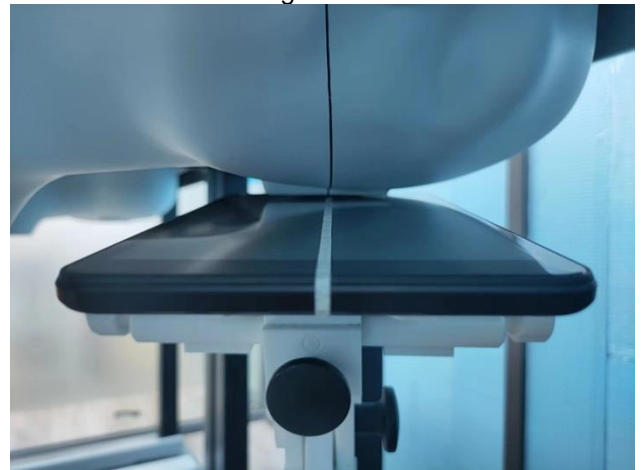

EUT Photos (Model: SKY PAD8)

EUT Antenna Locations

SAR Test Setup Photos

Head

Right Cheek

Right Tilted

Left Cheek

Left Tilted

Body

Back side(0mm)

Left side(0mm)

Right side(0mm)

Top side(0mm)

Bottom side(0mm)