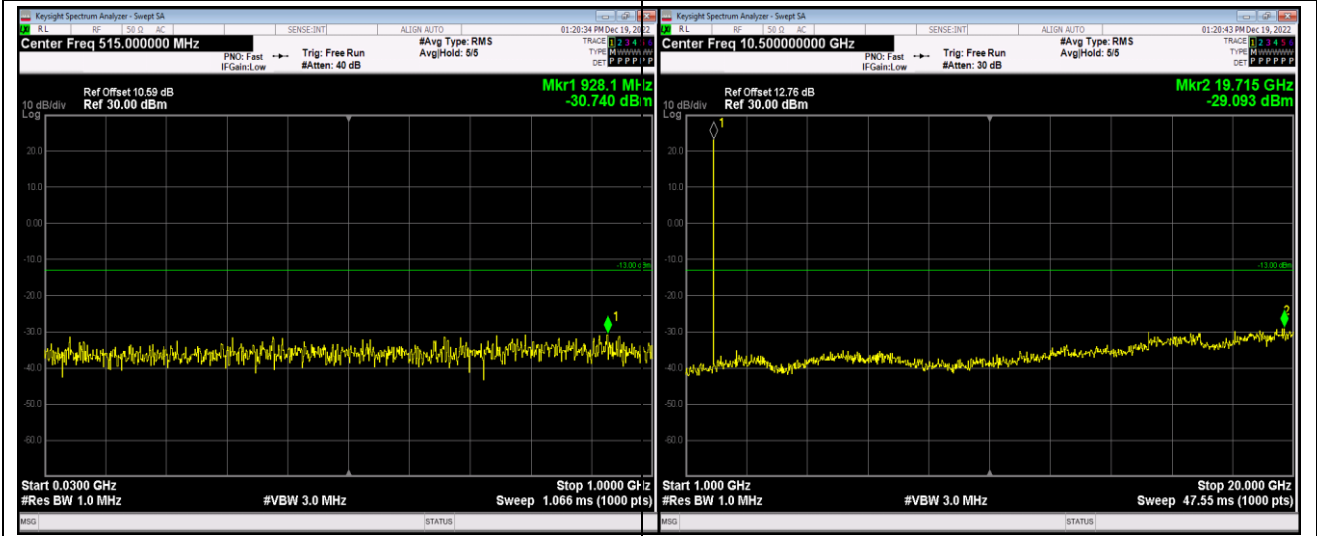

Band2-1.4MHz-16QAM-18900-1RB#0-Range1:30~1000MHz

Band2-1.4MHz-16QAM-18900-1RB#0-Range2:1000~20000MHz