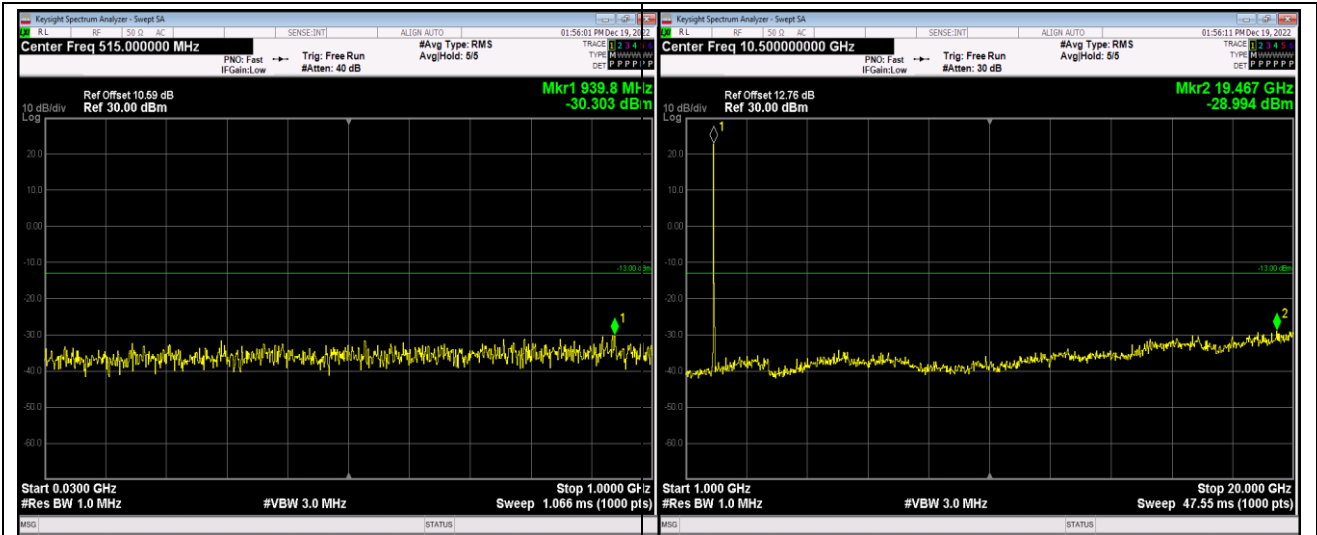

Band2-20MHz-QPSK-19100-1RB#0-Range2:1000~20000MHz

Band2-20MHz-QPSK-19100-1RB#0-Range1:30~1000MHz