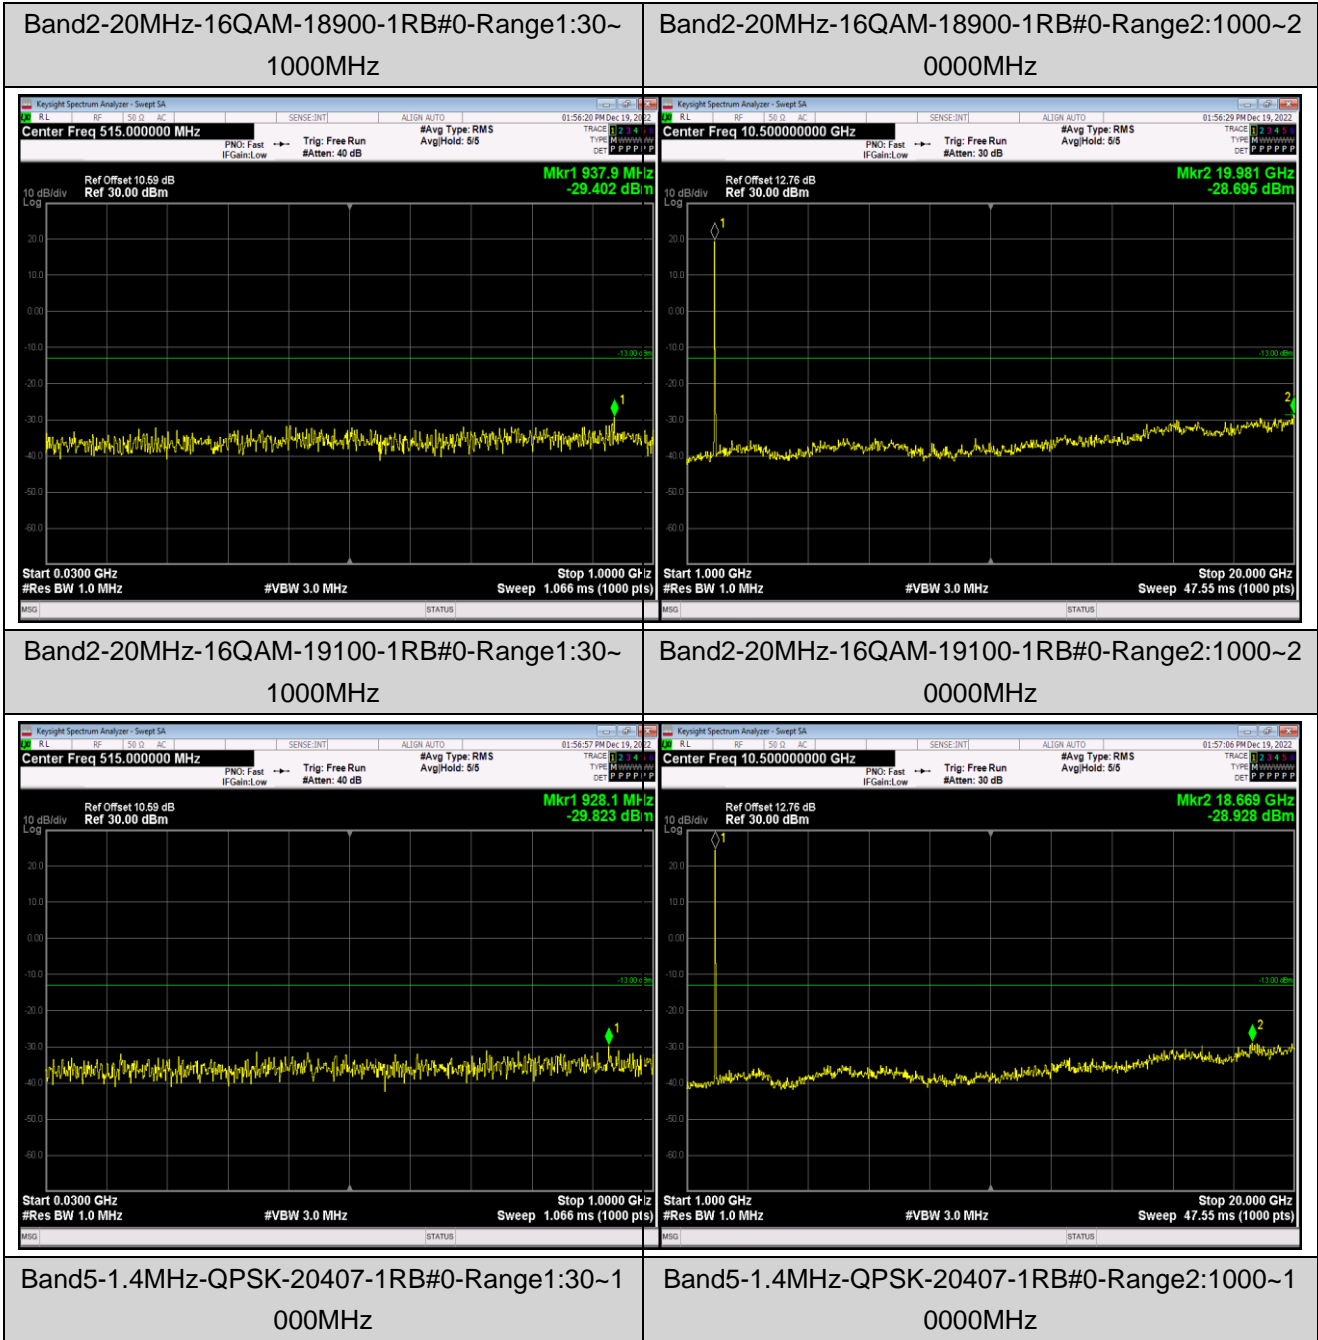

Remark: All bandwidth and all modulation had been tested, but only the worst case data displayed in this report.

Test Graphs

Band2-1.4MHz-16QAM-18607-1RB#0-Range1:30~1000MHz

Band2-1.4MHz-16QAM-18607-1RB#0-Range2:1000~20000MHz

Band2-1.4MHz-16QAM-18900-1RB#0-Range1:30~1000MHz

Band2-1.4MHz-16QAM-18900-1RB#0-Range2:1000~20000MHz

Band2-20MHz-QPSK-19100-1RB#0-Range1:30~1000MHz

Band2-20MHz-QPSK-19100-1RB#0-Range2:1000~20000MHz

Band2-20MHz-16QAM-18700-1RB#0-Range1:30~1000MHz

Band2-20MHz-16QAM-18700-1RB#0-Range2:1000~20000MHz

Band5-10MHz-16QAM-20600-1RB#0-Range1:30~1000MHz

Band5-10MHz-16QAM-20600-1RB#0-Range2:1000~10000MHz

Band12-1.4MHz-QPSK-23017-1RB#0-Range1:30~1000MHz

Band12-1.4MHz-QPSK-23017-1RB#0-Range2:1000~10000MHz