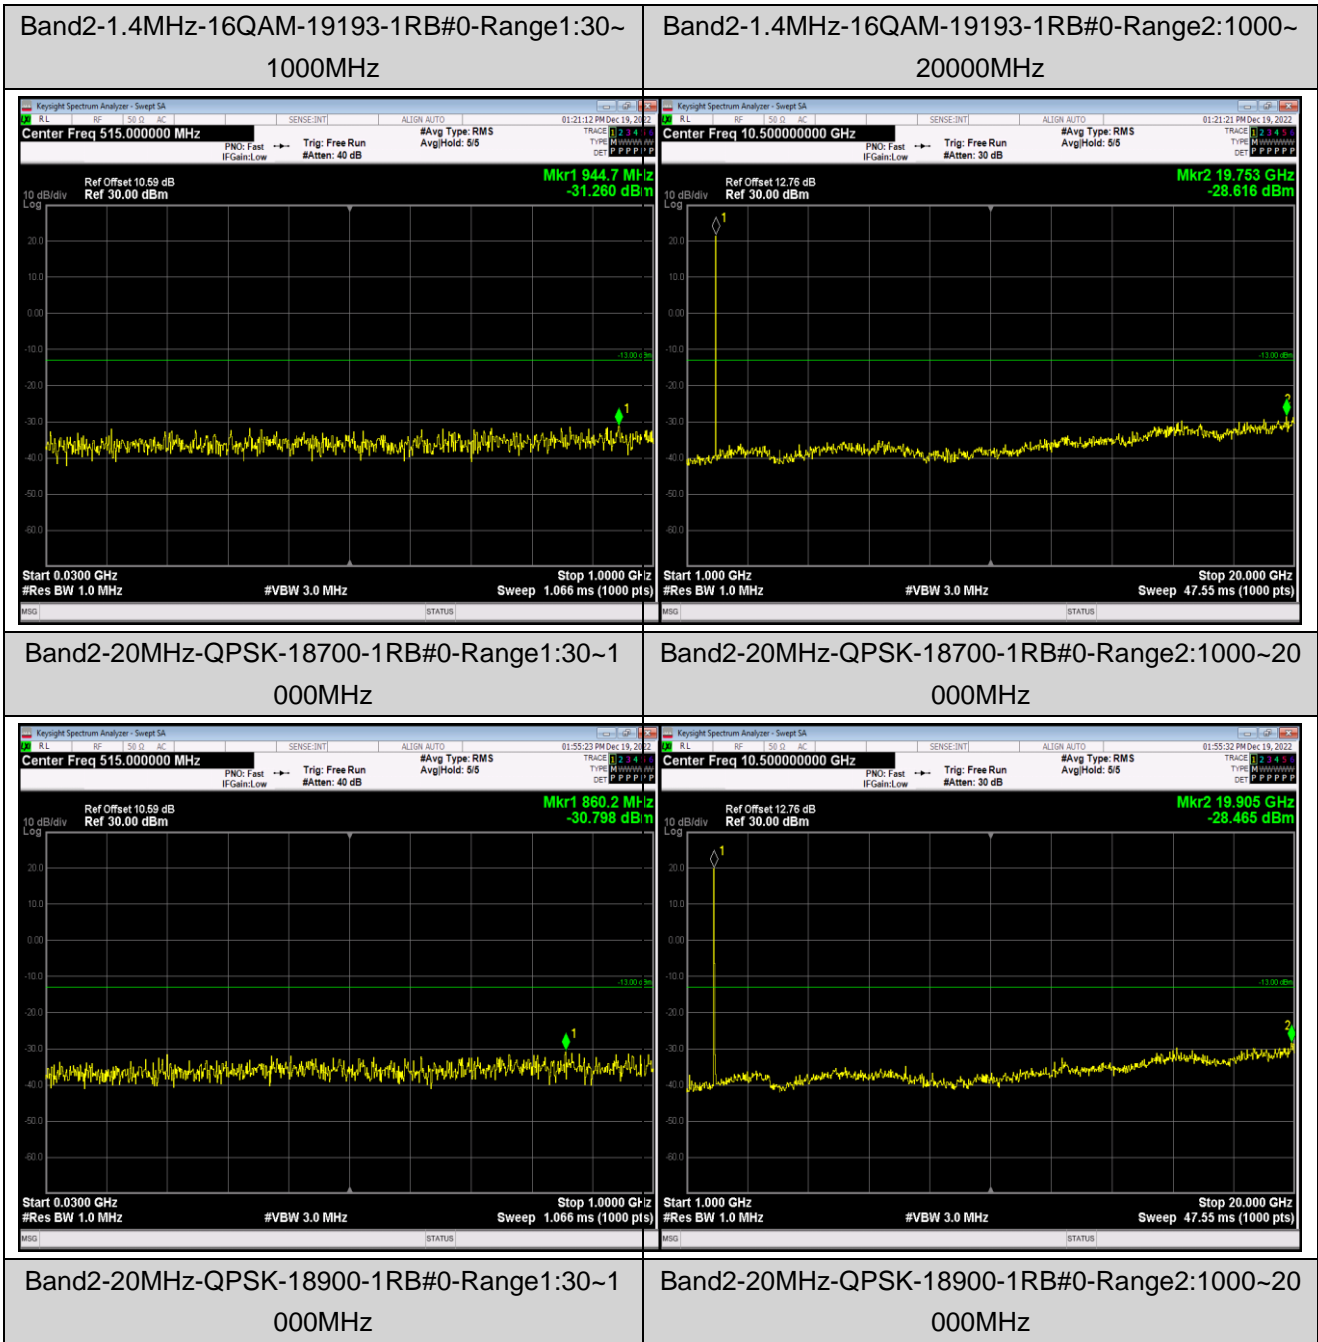

Remark: All bandwidth and all modulation had been tested, but only the worst case data displayed in this report.

Test Graphs

Band2-1.4MHz-16QAM-18607-1RB#0-Range1:30~1000MHz

Band2-1.4MHz-16QAM-18607-1RB#0-Range2:1000~20000MHz

Band2-1.4MHz-16QAM-18900-1RB#0-Range1:30~1000MHz

Band2-1.4MHz-16QAM-18900-1RB#0-Range2:1000~20000MHz

Band2-20MHz-QPSK-19100-1RB#0-Range1:30~1000MHz

Band2-20MHz-QPSK-19100-1RB#0-Range2:1000~20000MHz

Band2-20MHz-16QAM-18700-1RB#0-Range1:30~1000MHz