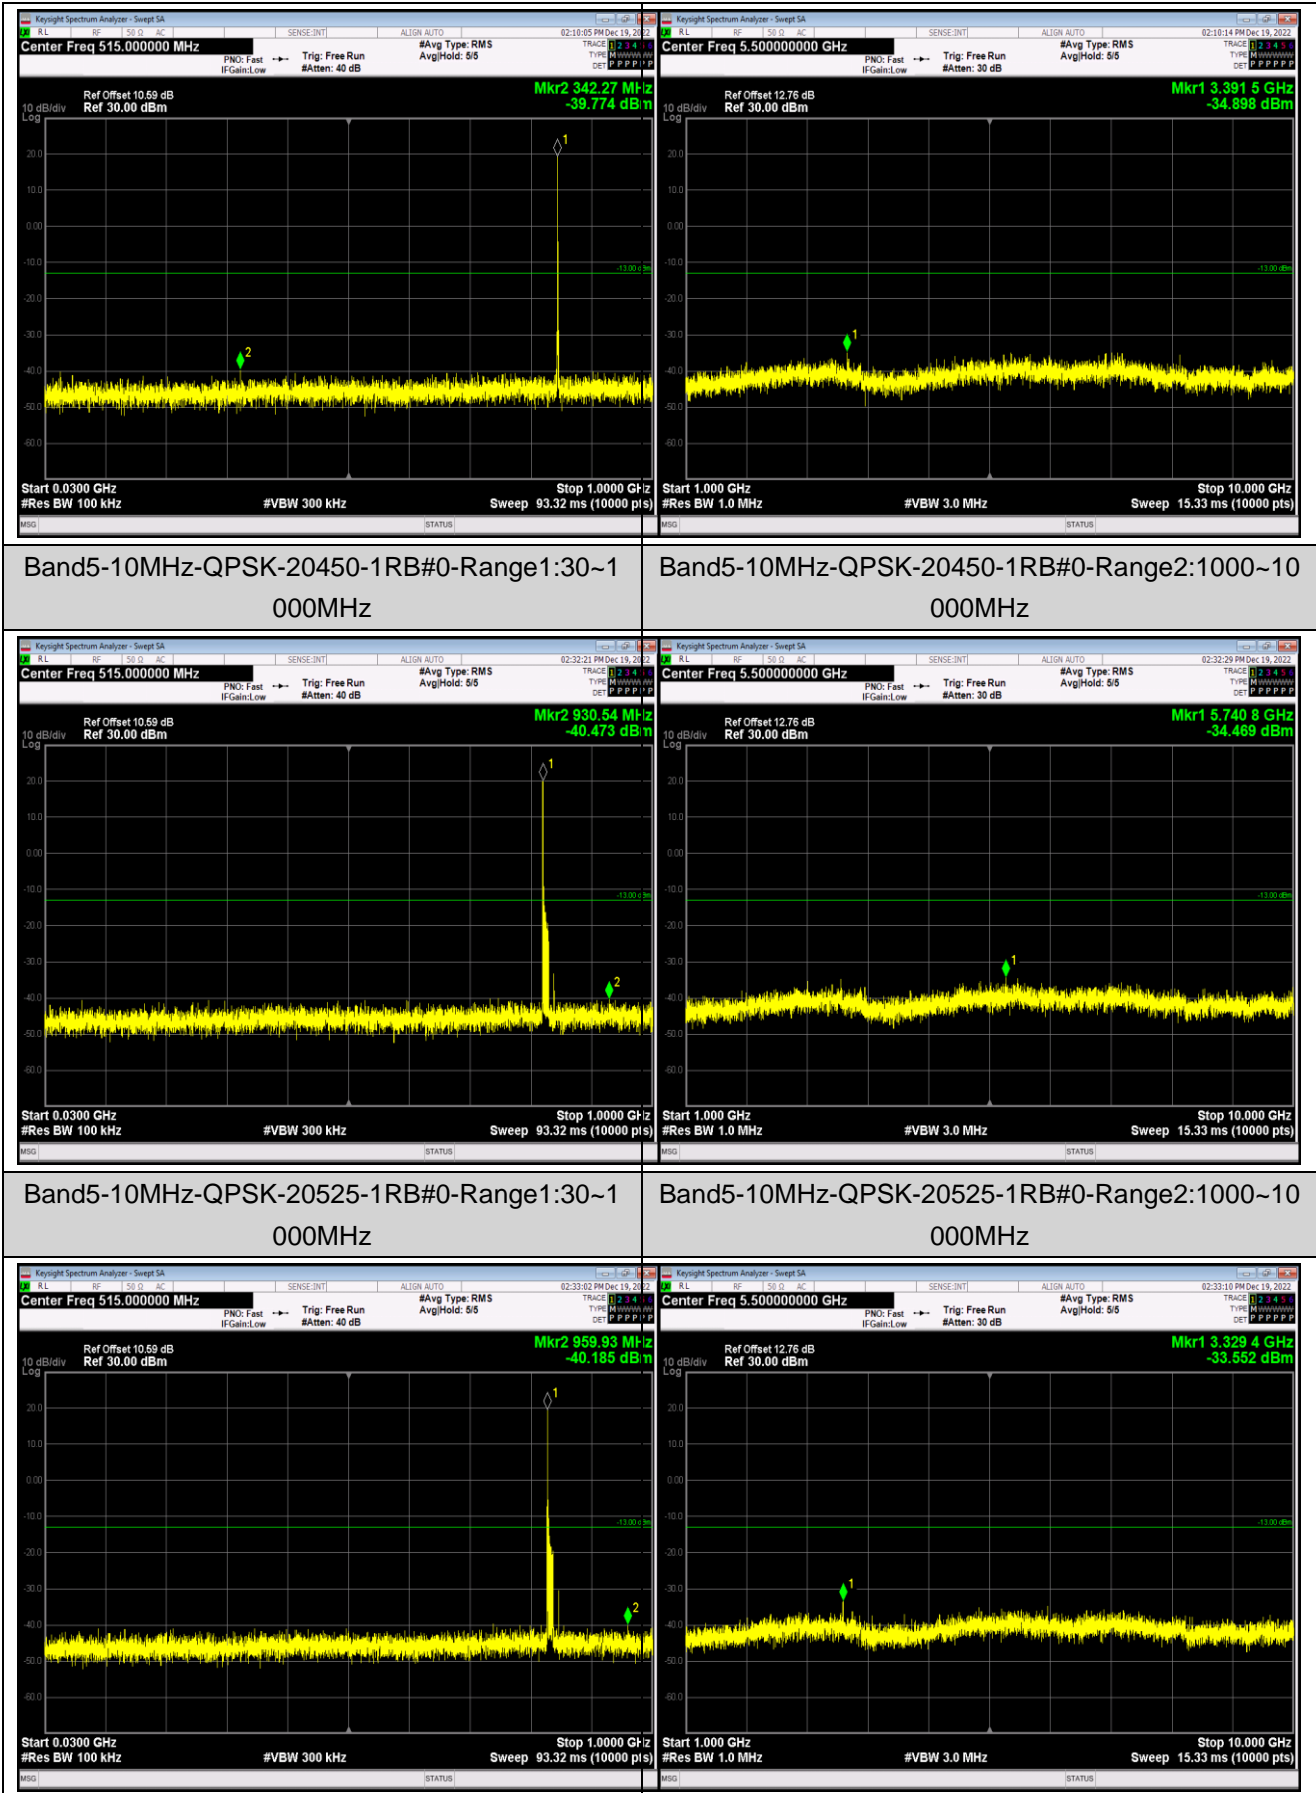

Remark: All bandwidth and all modulation had been tested, but only the worst case data displayed in this report.

Test Graphs

Band2-1.4MHz-16QAM-18607-1RB#0-Range1:30~1000MHz

Band2-1.4MHz-16QAM-18607-1RB#0-Range2:1000~20000MHz

Band2-1.4MHz-16QAM-18900-1RB#0-Range1:30~1000MHz

Band2-1.4MHz-16QAM-18900-1RB#0-Range2:1000~20000MHz

Band2-20MHz-QPSK-19100-1RB#0-Range1:30~1000MHz

Band2-20MHz-QPSK-19100-1RB#0-Range2:1000~20000MHz

Band2-20MHz-16QAM-18700-1RB#0-Range1:30~1000MHz

Band2-20MHz-16QAM-18700-1RB#0-Range2:1000~20000MHz

Band5-10MHz-16QAM-20600-1RB#0-Range1:30~1000MHz

Band5-10MHz-16QAM-20600-1RB#0-Range2:1000~10000MHz

Band12-1.4MHz-QPSK-23017-1RB#0-Range1:30~1000MHz

Band12-1.4MHz-QPSK-23017-1RB#0-Range2:1000~10000MHz