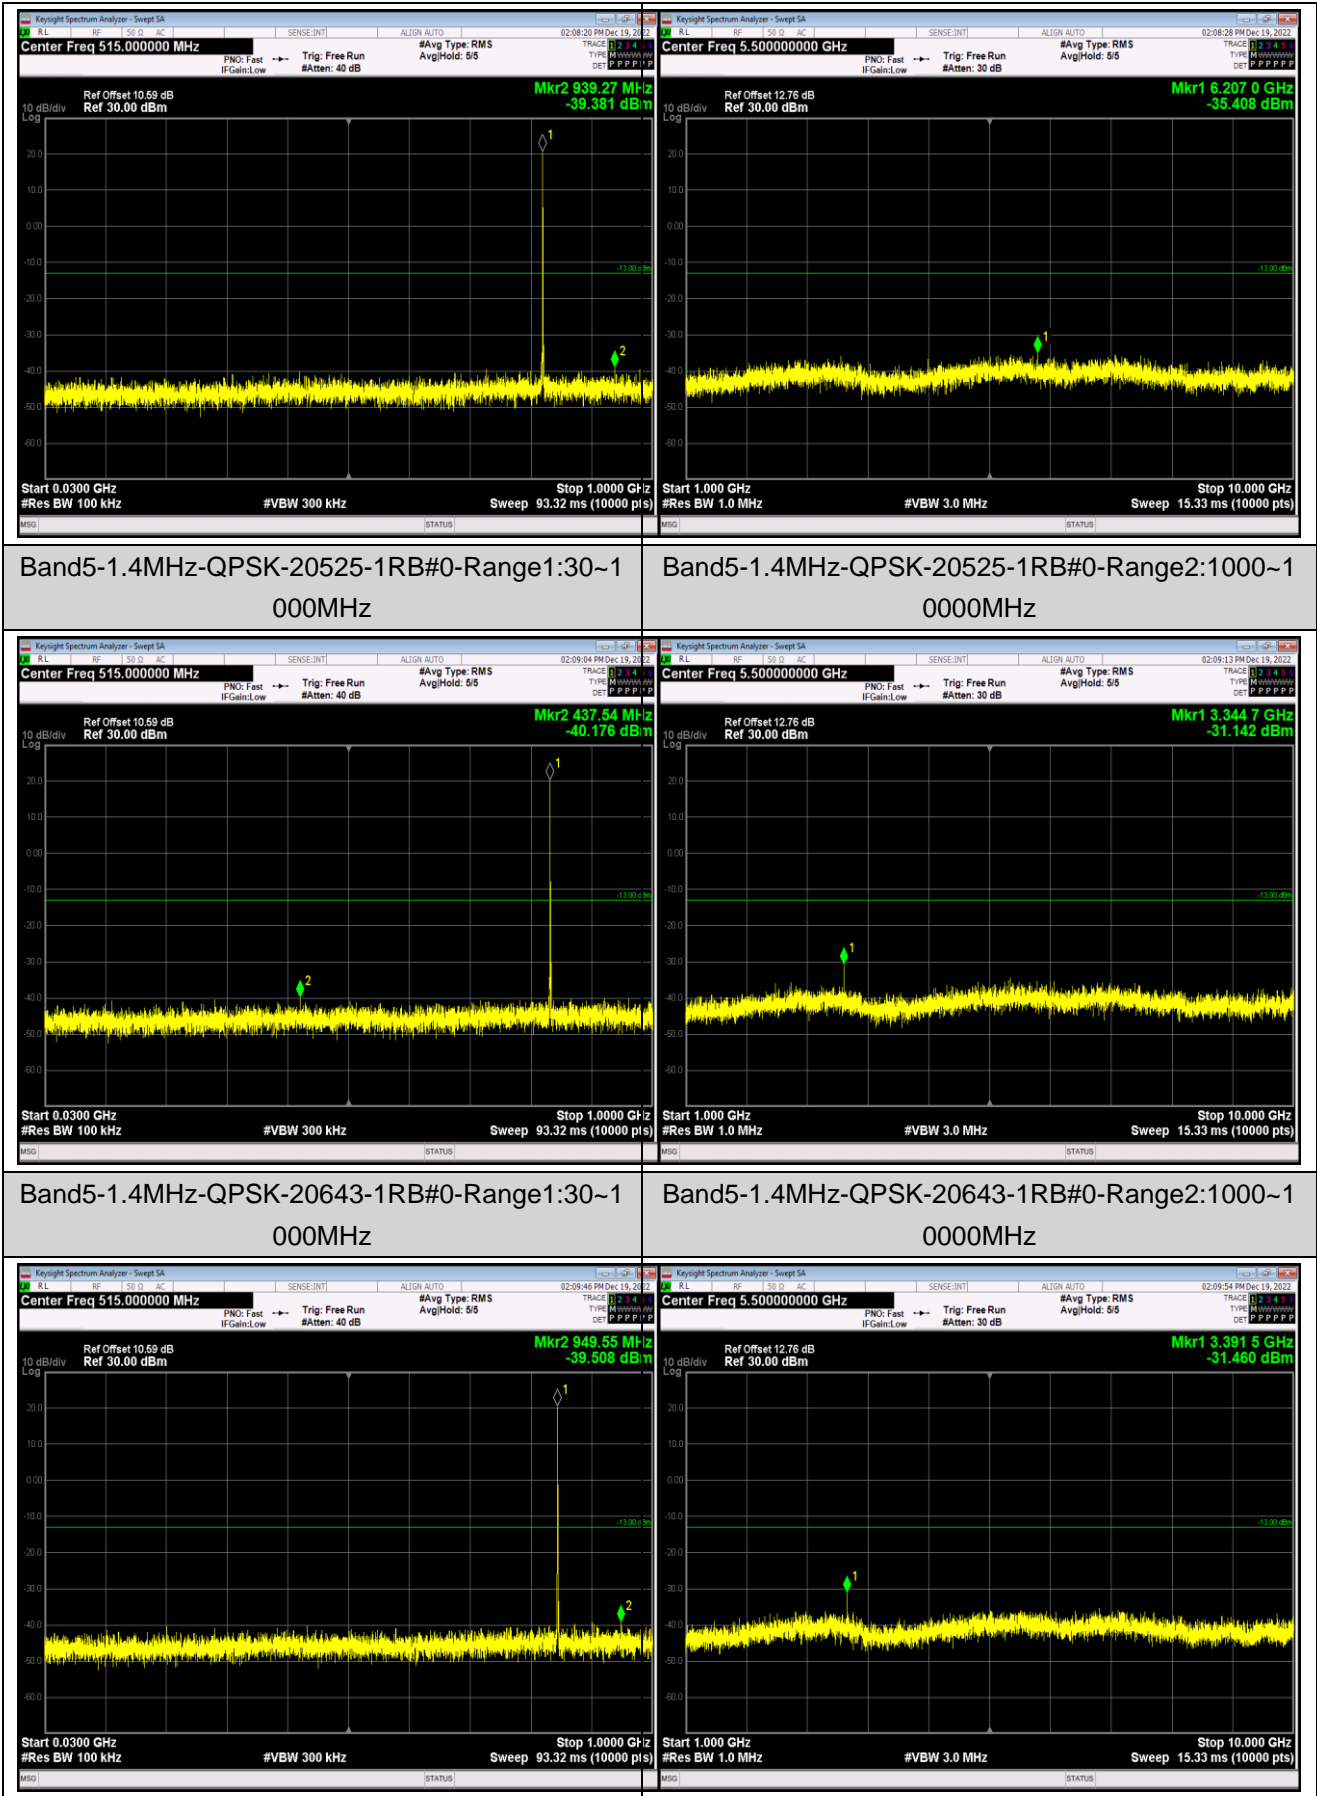

Remark: All bandwidth and all modulation had been tested, but only the worst case data displayed in this report.

Test Graphs

Band2-1.4MHz-16QAM-18607-1RB#0-Range1:30~1000MHz

Band2-1.4MHz-16QAM-18607-1RB#0-Range2:1000~20000MHz

Band2-1.4MHz-16QAM-18900-1RB#0-Range1:30~1000MHz

Band2-1.4MHz-16QAM-18900-1RB#0-Range2:1000~20000MHz

Band2-20MHz-QPSK-19100-1RB#0-Range1:30~1000MHz

Band2-20MHz-QPSK-19100-1RB#0-Range2:1000~20000MHz

Band2-20MHz-16QAM-18700-1RB#0-Range1:30~1000MHz

Band2-20MHz-16QAM-18700-1RB#0-Range2:1000~20000MHz

Band5-10MHz-16QAM-20600-1RB#0-Range1:30~1000MHz

Band5-10MHz-16QAM-20600-1RB#0-Range2:1000~10000MHz

Band12-1.4MHz-QPSK-23017-1RB#0-Range1:30~1000MHz

Band12-1.4MHz-QPSK-23017-1RB#0-Range2:1000~10000MHz