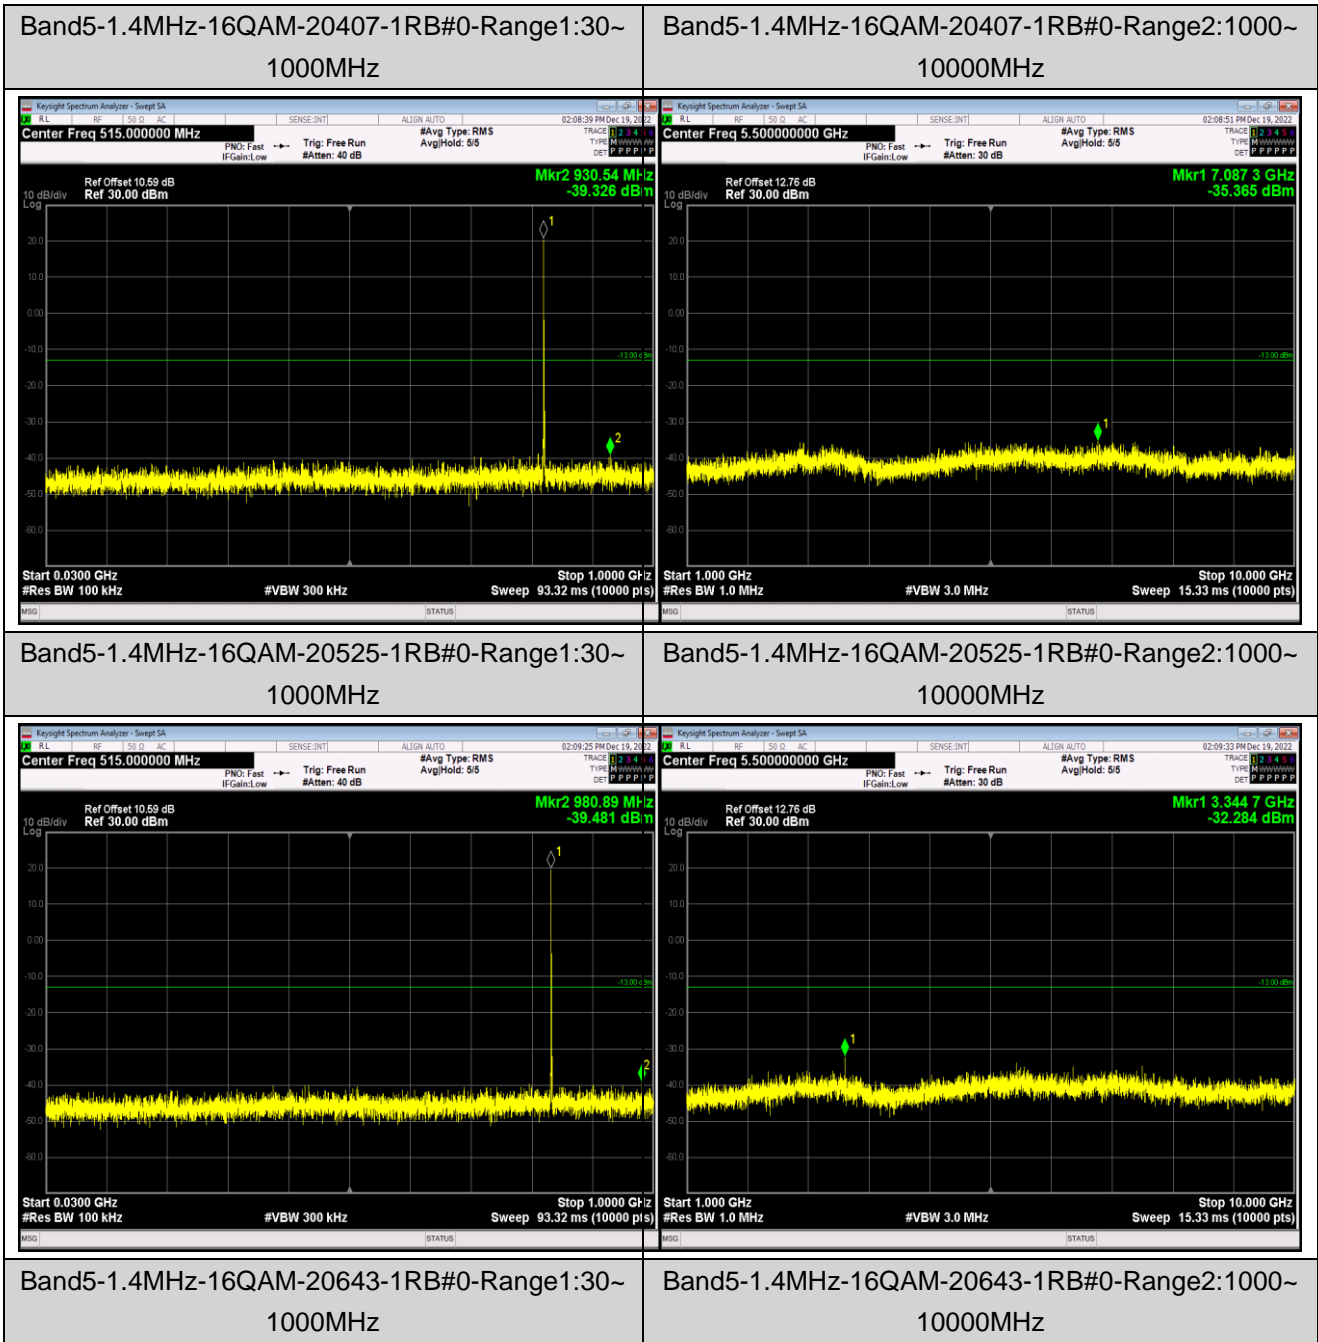

Remark: All bandwidth and all modulation had been tested, but only the worst case data displayed in this report.

Test Graphs

Band2-1.4MHz-16QAM-18607-1RB#0-Range1:30~1000MHz

Band2-1.4MHz-16QAM-18607-1RB#0-Range2:1000~20000MHz

Band2-1.4MHz-16QAM-18900-1RB#0-Range1:30~1000MHz

Band2-1.4MHz-16QAM-18900-1RB#0-Range2:1000~20000MHz

Band2-20MHz-QPSK-19100-1RB#0-Range1:30~1000MHz

Band2-20MHz-QPSK-19100-1RB#0-Range2:1000~20000MHz

Band2-20MHz-16QAM-18700-1RB#0-Range1:30~1000MHz

Band2-20MHz-16QAM-18700-1RB#0-Range2:1000~20000MHz

Band5-10MHz-16QAM-20600-1RB#0-Range1:30~1000MHz

Band5-10MHz-16QAM-20600-1RB#0-Range2:1000~10000MHz

Band12-1.4MHz-QPSK-23017-1RB#0-Range1:30~1000MHz

Band12-1.4MHz-QPSK-23017-1RB#0-Range2:1000~10000MHz