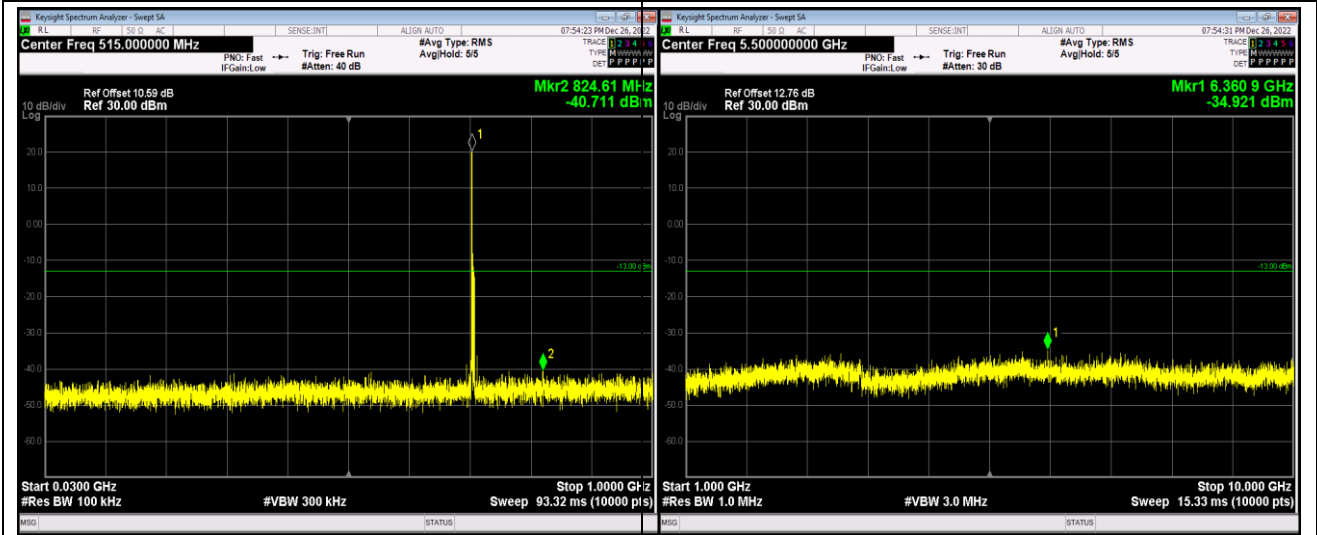

Band17-5MHz-QPSK-23825-1RB#0-Range1:30~1000MHz

Band17-5MHz-16QAM-23755-1RB#0-Range2:1000~10000MHz

Band17-5MHz-QPSK-23825-1RB#0-Range2:1000~10000MHz

Band17-5MHz-16QAM-23755-1RB#0-Range1:30~1000MHz