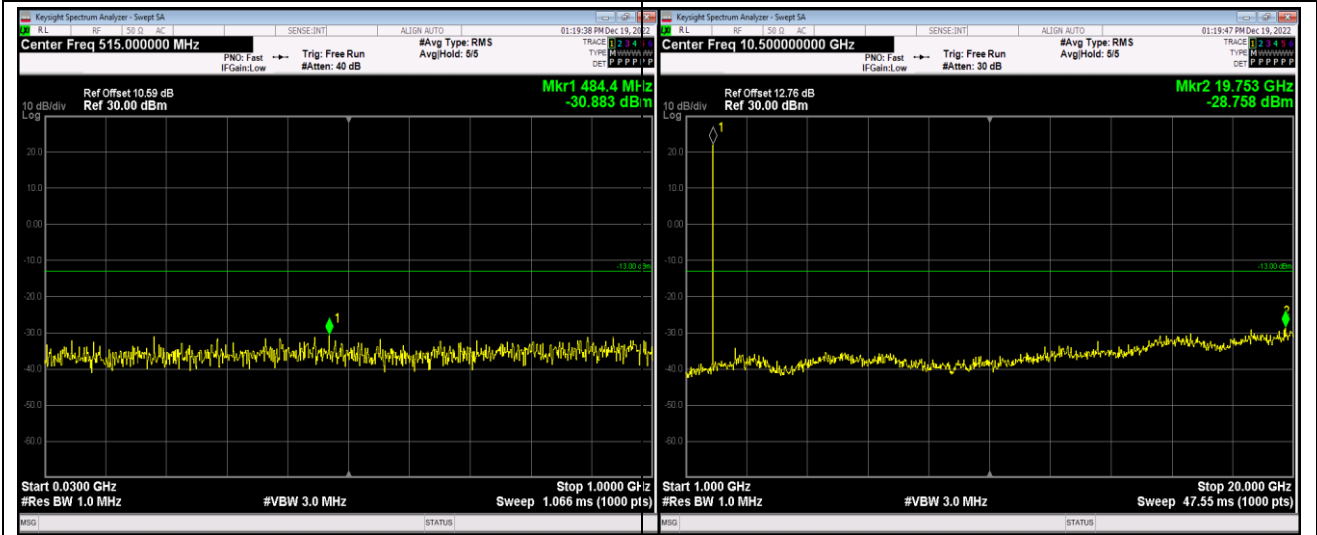

Remark: All bandwidth and all modulation had been tested, but only the worst case data displayed in this report.

Test Graphs

Band2-1.4MHz-16QAM-18607-1RB#0-Range1:30~1000MHz

Band2-1.4MHz-16QAM-18607-1RB#0-Range2:1000~20000MHz