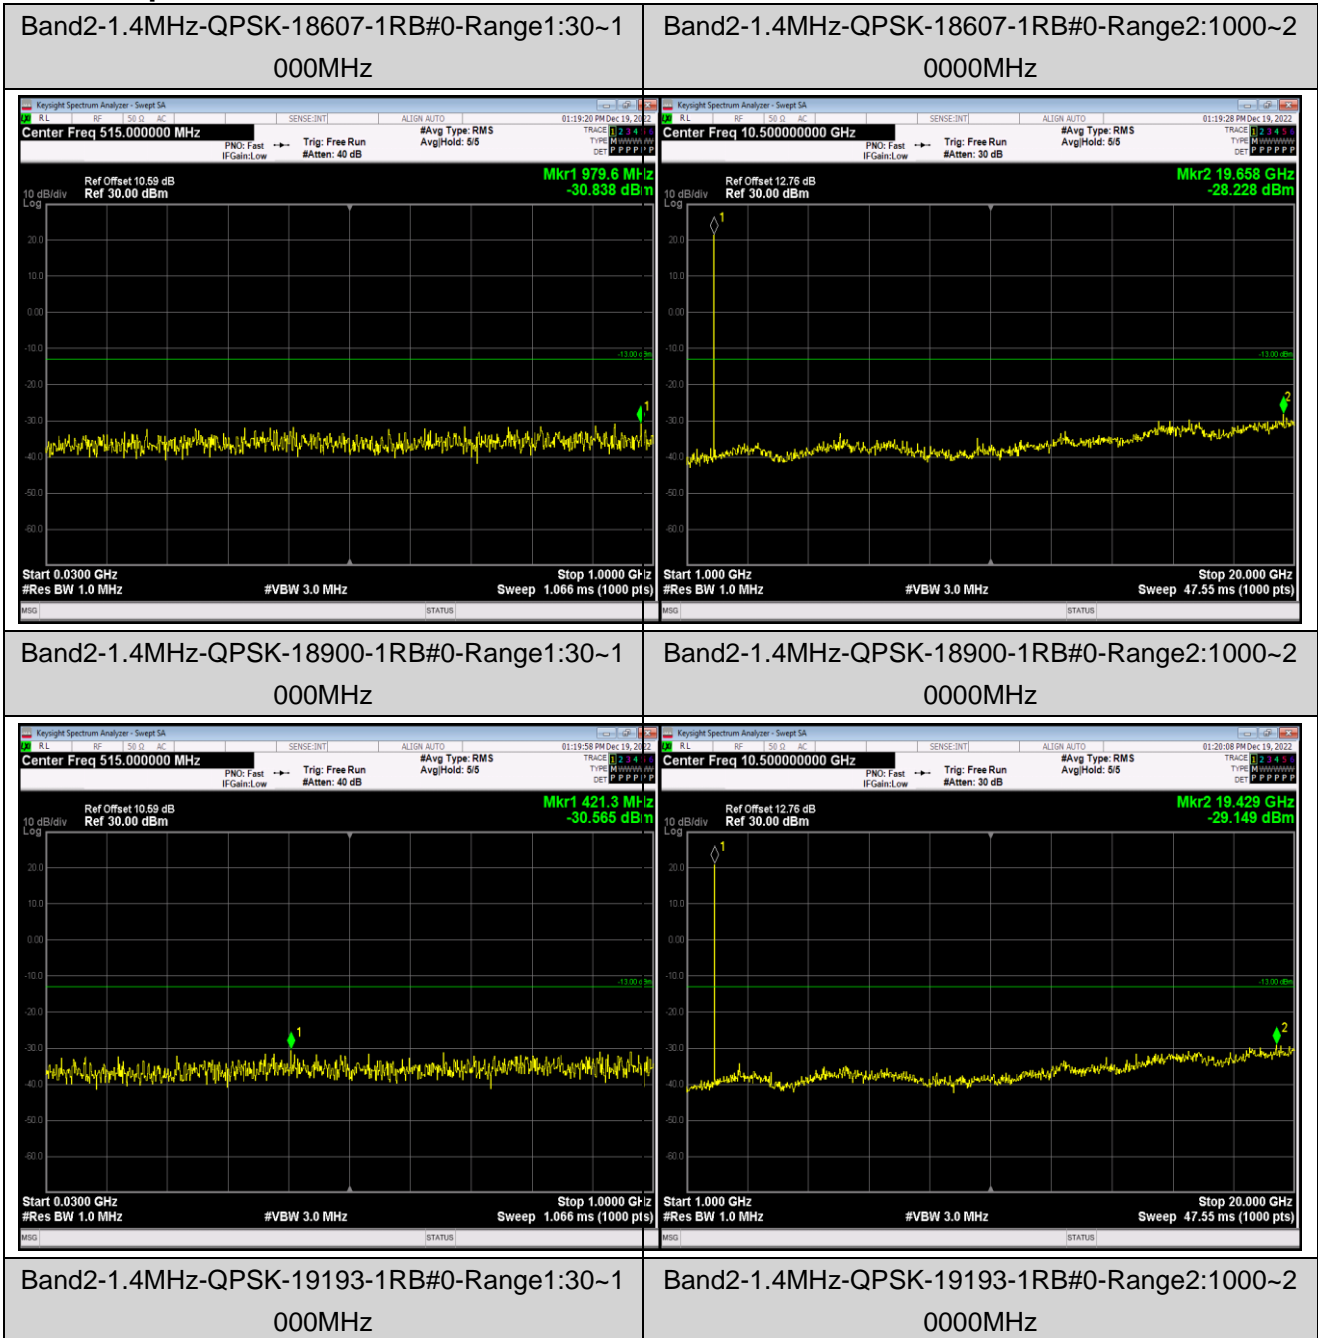

Test Graphs