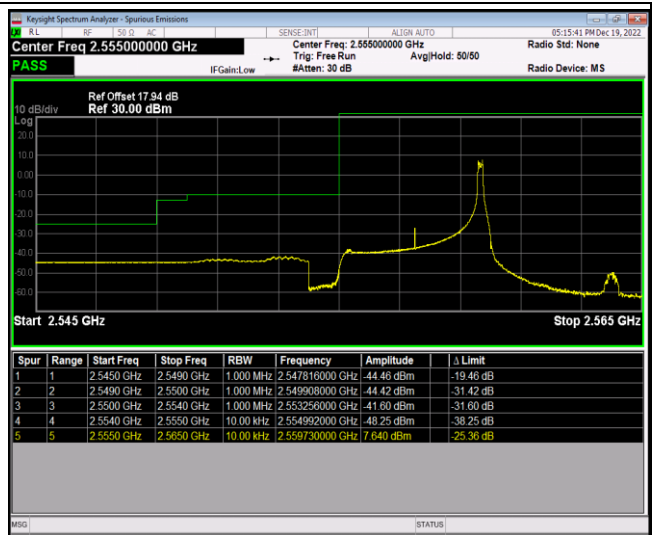

Band17-10MHz-16QAM-23780-50RB#0

Band17-10MHz-16QAM-23800-1RB#0

Band17-10MHz-16QAM-23800-1RB#49

Band17-10MHz-16QAM-23800-50RB#0

Band41-5MHz-QPSK-40265-1RB#0

Band41-5MHz-QPSK-40265-1RB#24

Band41-5MHz-QPSK-40265-25RB#0