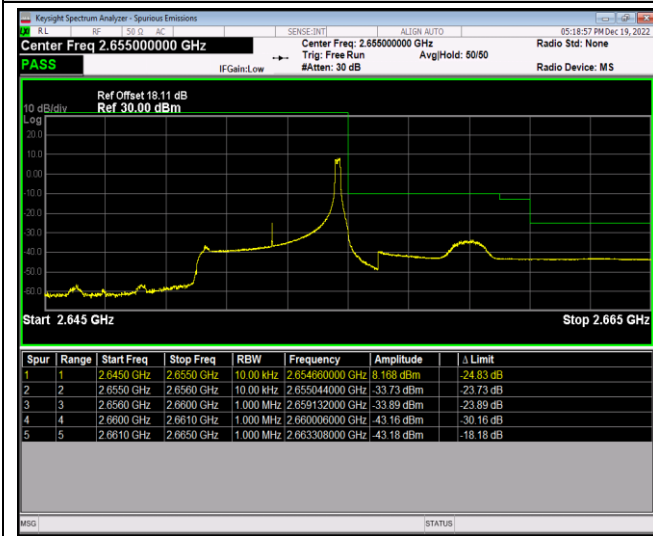

Band41-5MHz-QPSK-41215-1RB#24

Band41-5MHz-16QAM-40265-1RB#0