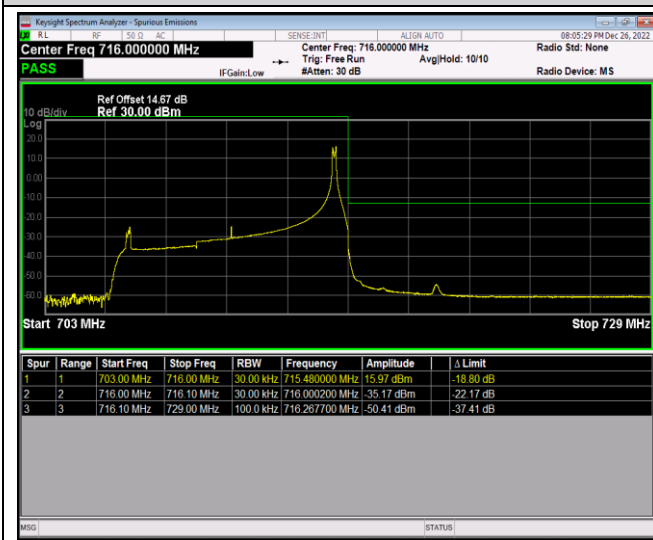

Band17-10MHz-16QAM-23780-50RB#0

Band17-10MHz-16QAM-23800-1RB#0

Band17-10MHz-16QAM-23800-1RB#49

Band17-10MHz-16QAM-23800-50RB#0

Band41-5MHz-QPSK-40265-1RB#0

Band41-5MHz-QPSK-40265-1RB#24

Band41-5MHz-QPSK-40265-25RB#0