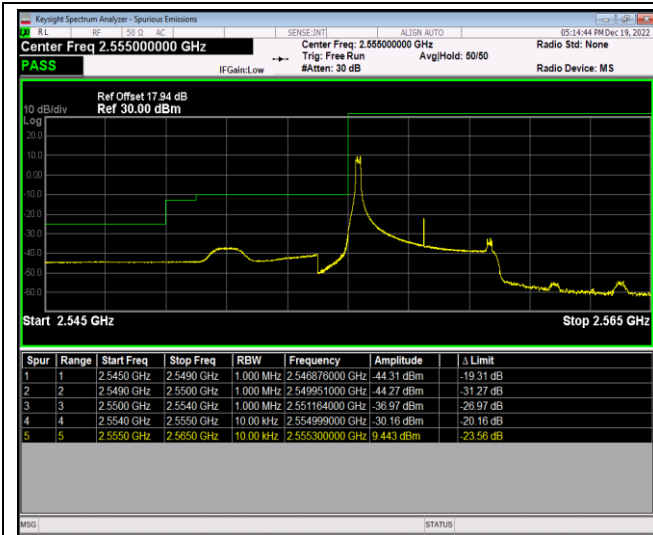

Band17-10MHz-16QAM-23780-50RB#0

Band17-10MHz-16QAM-23800-1RB#0

Band17-10MHz-16QAM-23800-1RB#49

Band17-10MHz-16QAM-23800-50RB#0

Band41-5MHz-QPSK-40265-1RB#0

Band41-5MHz-QPSK-40265-1RB#24

Band41-5MHz-QPSK-40265-25RB#0