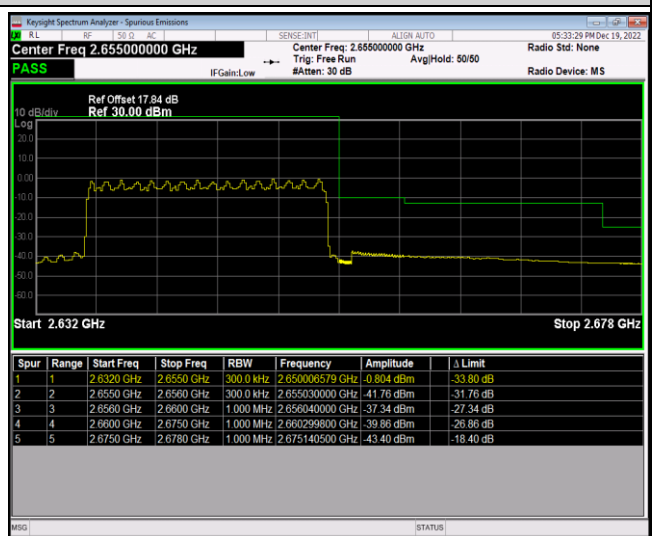

Band41-20MHz-16QAM-41140-100RB#0

Band66-1.4MHz-QPSK-131979-1RB#5