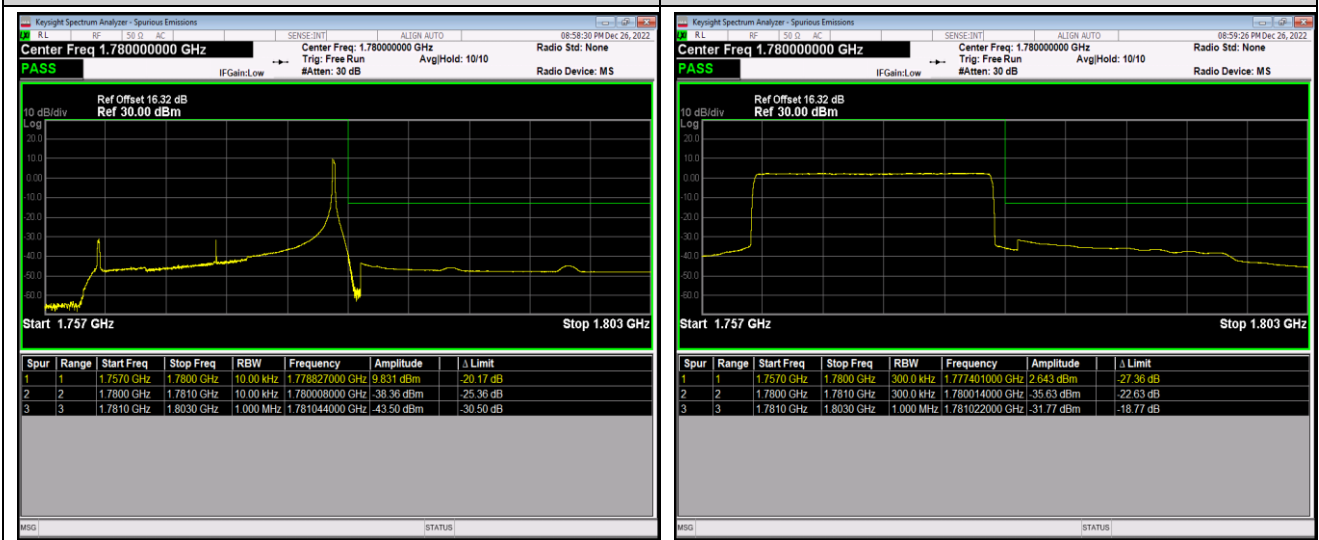

Band66-20MHz-QPSK-132572-1RB#99

Band66-20MHz-QPSK-132572-100RB#0

Band66-20MHz-16QAM-132072-1RB#0

Band66-20MHz-16QAM-132072-1RB#99