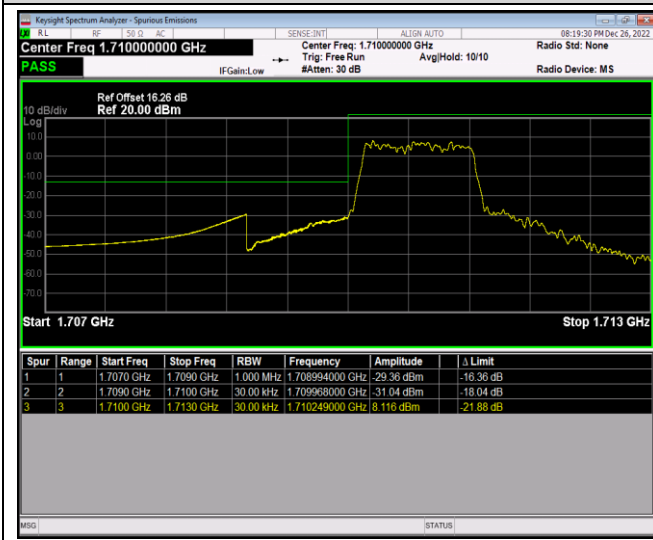

Band66-1.4MHz-16QAM-131979-6RB#0

Band66-1.4MHz-16QAM-132665-1RB#5