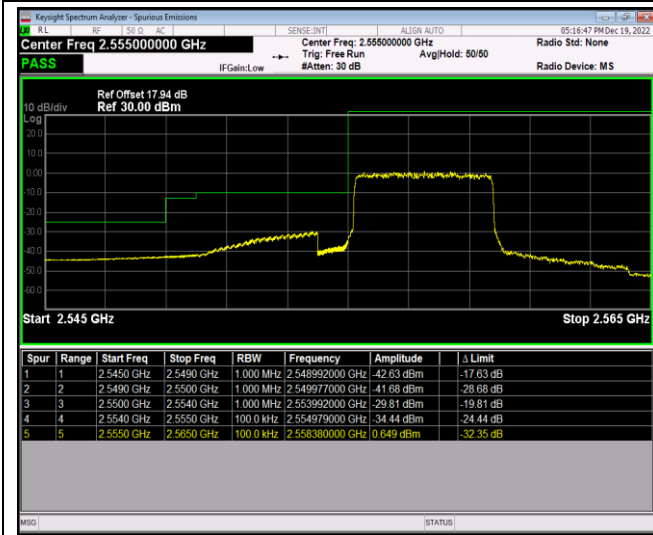

Band41-5MHz-QPSK-40265-25RB#0

Band41-5MHz-QPSK-41215-1RB#24