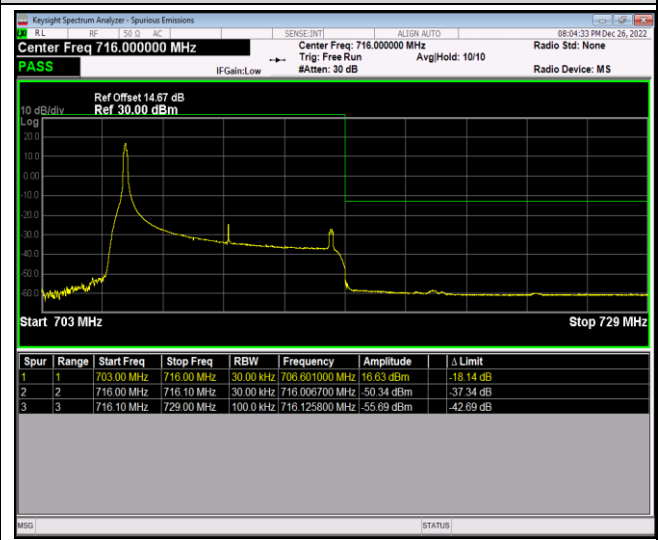

Band17-10MHz-16QAM-23780-50RB#0

Band17-10MHz-16QAM-23800-1RB#0

Band17-10MHz-16QAM-23800-1RB#49

Band17-10MHz-16QAM-23800-50RB#0

Band41-5MHz-QPSK-40265-1RB#0

Band41-5MHz-QPSK-40265-1RB#24

Band41-5MHz-QPSK-40265-25RB#0