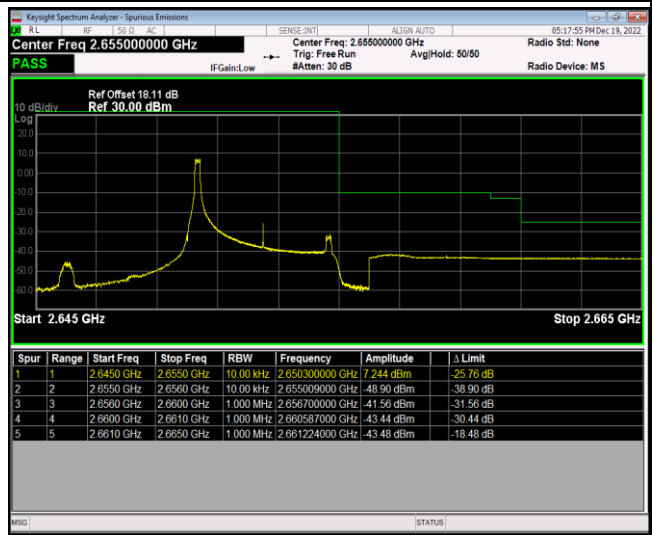

Band41-5MHz-QPSK-41215-1RB#0

Band41-5MHz-QPSK-41215-25RB#0