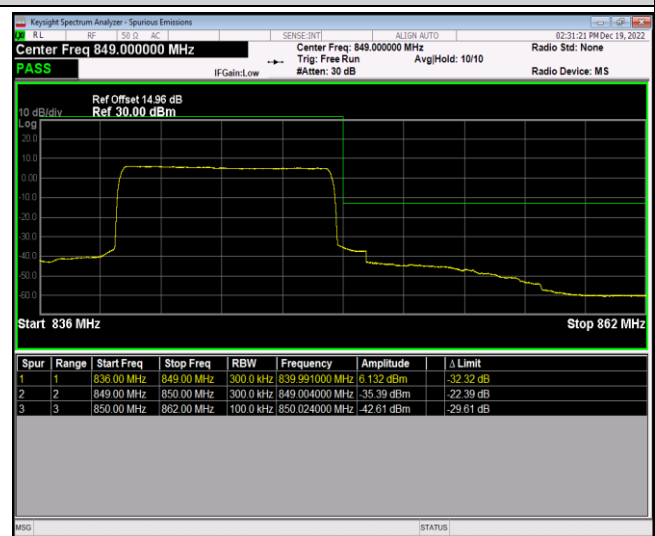

Band5-10MHz-QPSK-20600-50RB#0

Band5-10MHz-16QAM-20450-1RB#49