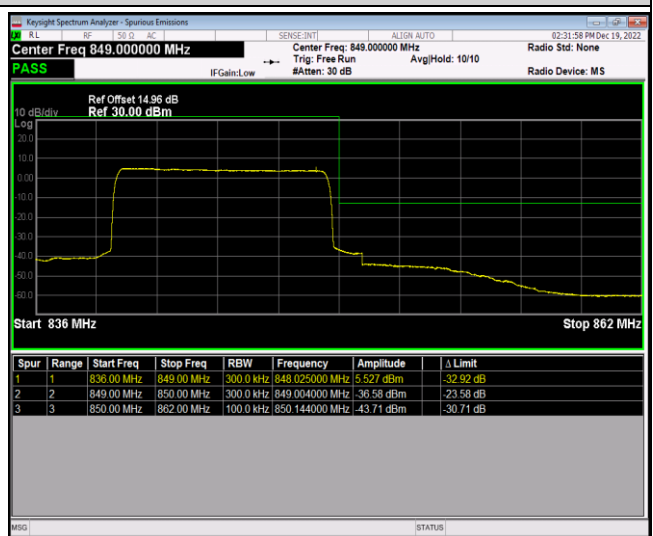

Band5-10MHz-16QAM-20600-50RB#0

Band12-1.4MHz-QPSK-23017-1RB#5