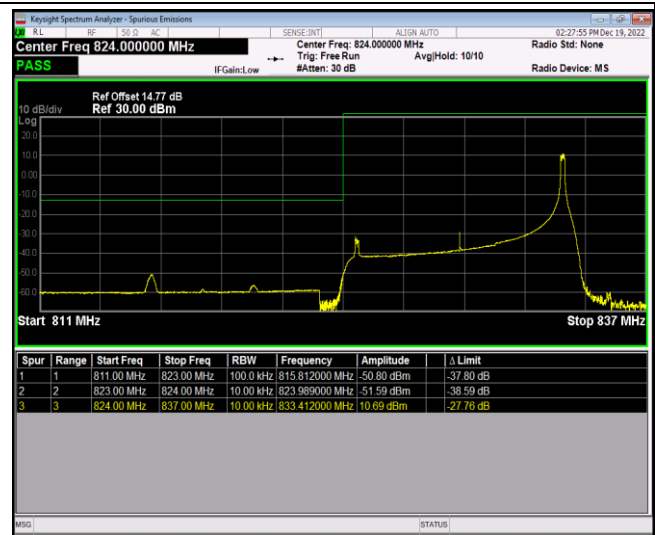

Band5-1.4MHz-16QAM-20643-1RB#5

Band5-1.4MHz-16QAM-20643-6RB#0

Band5-10MHz-QPSK-20450-1RB#0

Band5-10MHz-QPSK-20450-1RB#49

Band5-10MHz-QPSK-20450-50RB#0

Band5-10MHz-QPSK-20600-1RB#0

Band5-10MHz-QPSK-20600-1RB#49