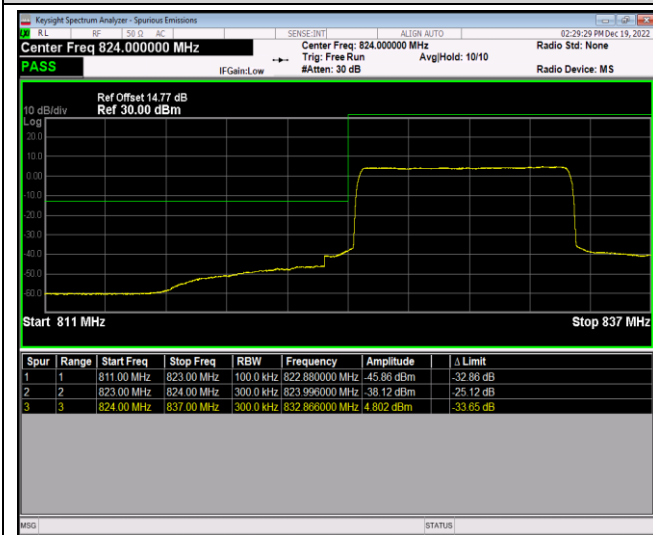

Band5-10MHz-QPSK-20600-50RB#0

Band5-10MHz-16QAM-20450-1RB#0

Band5-10MHz-16QAM-20450-1RB#49

Band5-10MHz-16QAM-20450-50RB#0

Band5-10MHz-16QAM-20600-1RB#0

Band5-10MHz-16QAM-20600-1RB#49

Band5-10MHz-16QAM-20600-50RB#0