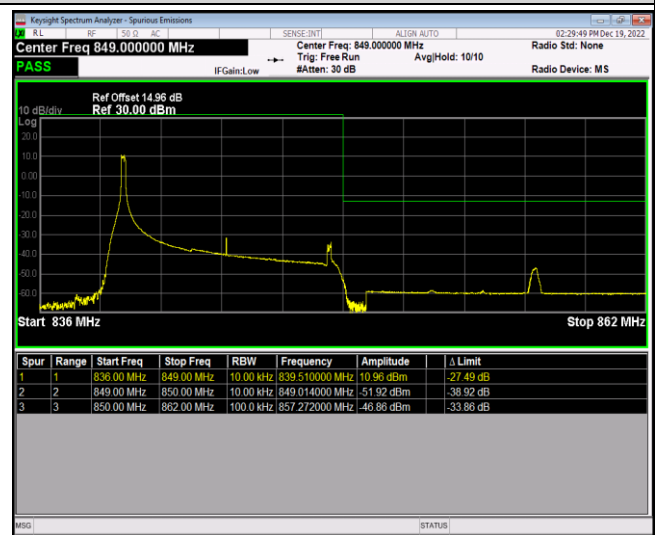

Band5-1.4MHz-16QAM-20643-1RB#5

Band5-1.4MHz-16QAM-20643-6RB#0

Band5-10MHz-QPSK-20450-1RB#0

Band5-10MHz-QPSK-20450-1RB#49

Band5-10MHz-QPSK-20450-50RB#0

Band5-10MHz-QPSK-20600-1RB#0

Band5-10MHz-QPSK-20600-1RB#49