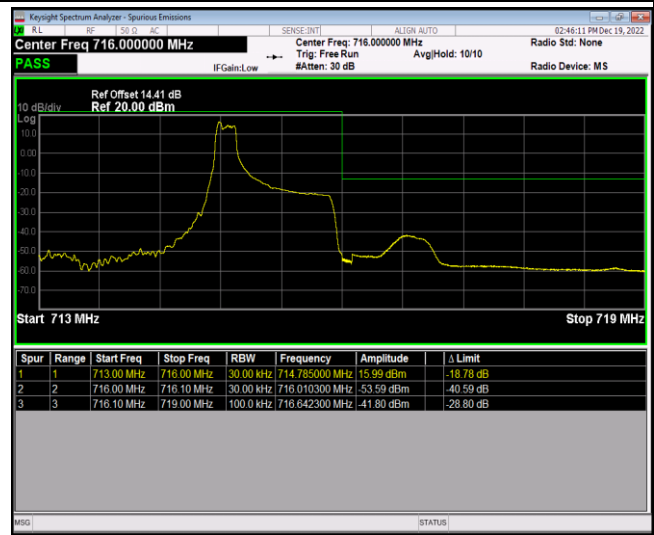

Band12-1.4MHz-QPSK-23017-1RB#0

Band12-1.4MHz-QPSK-23017-1RB#5

Band12-1.4MHz-16QAM-23017-6RB#0

Band12-1.4MHz-16QAM-23173-1RB#0

Band12-1.4MHz-16QAM-23173-1RB#5

Band12-1.4MHz-16QAM-23173-6RB#0

Band12-10MHz-QPSK-23060-1RB#0