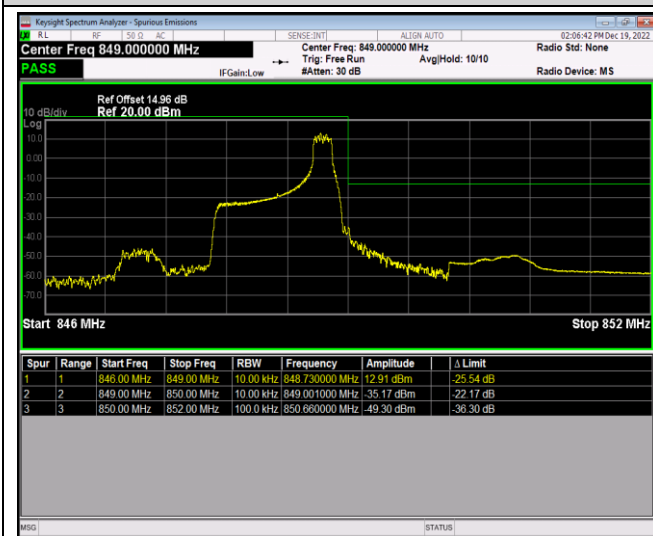

Band5-1.4MHz-QPSK-20643-1RB#5

Band5-1.4MHz-16QAM-20407-1RB#0