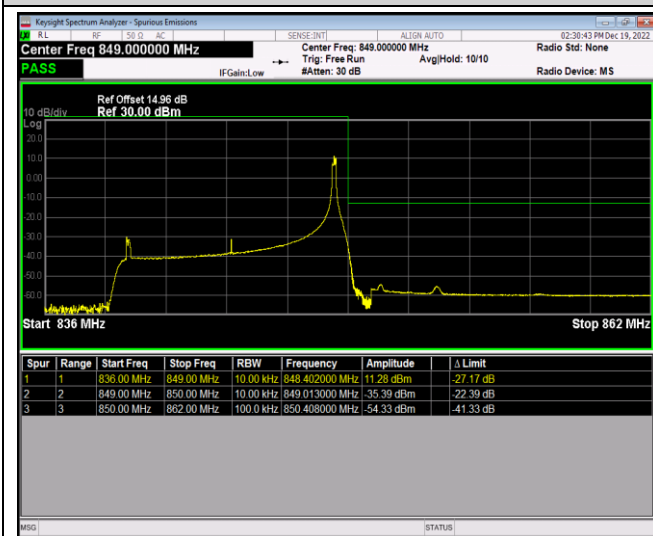

Band5-10MHz-QPSK-20600-50RB#0

Band5-10MHz-16QAM-20450-1RB#0

Band5-10MHz-16QAM-20450-1RB#49

Band5-10MHz-16QAM-20450-50RB#0

Band5-10MHz-16QAM-20600-1RB#0

Band5-10MHz-16QAM-20600-1RB#49

Band5-10MHz-16QAM-20600-50RB#0