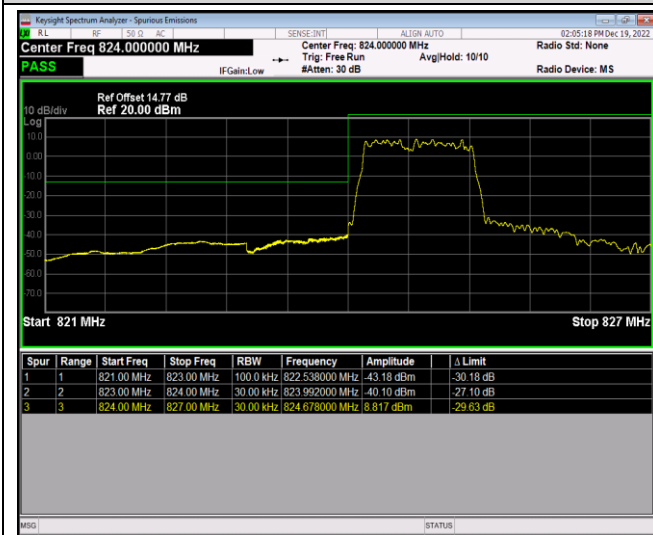

Band5-1.4MHz-QPSK-20407-6RB#0

Band5-1.4MHz-QPSK-20643-1RB#5