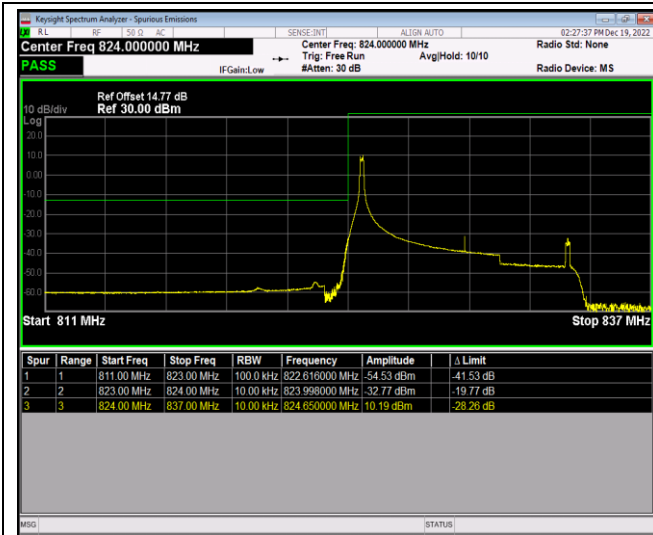

Band5-10MHz-16QAM-20450-1RB#0

Band5-10MHz-16QAM-20450-50RB#0