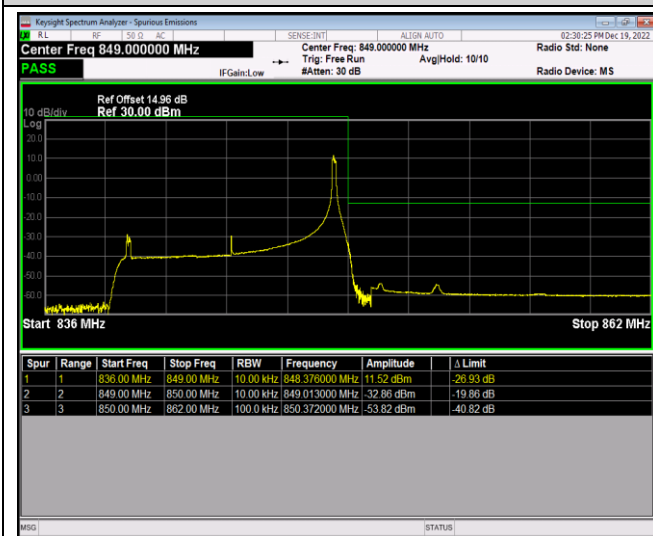

Band5-10MHz-QPSK-20600-1RB#49

Band5-10MHz-16QAM-20450-1RB#0