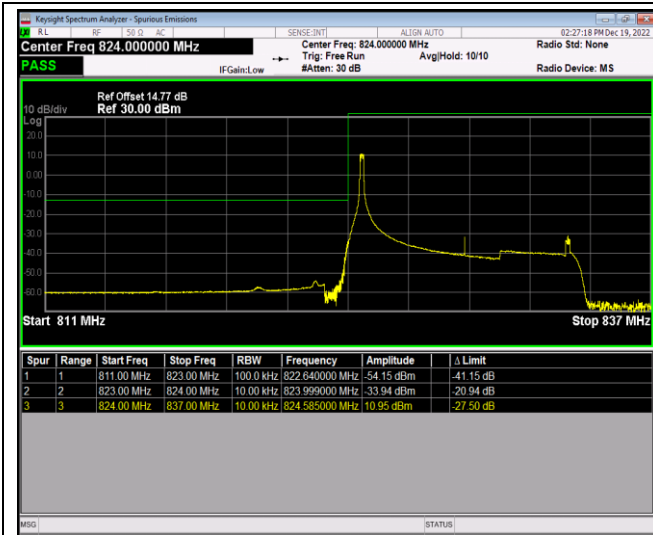

Band5-1.4MHz-16QAM-20643-1RB#5

Band5-1.4MHz-16QAM-20643-6RB#0

Band5-10MHz-QPSK-20450-1RB#0

Band5-10MHz-QPSK-20450-1RB#49

Band5-10MHz-QPSK-20450-50RB#0

Band5-10MHz-QPSK-20600-1RB#0

Band5-10MHz-QPSK-20600-1RB#49