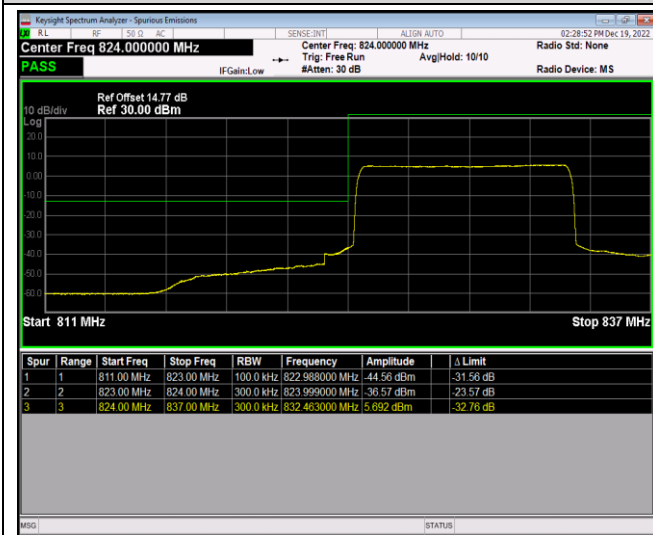

Band5-1.4MHz-16QAM-20643-1RB#5

Band5-1.4MHz-16QAM-20643-6RB#0

Band5-10MHz-QPSK-20450-1RB#0

Band5-10MHz-QPSK-20450-1RB#49

Band5-10MHz-QPSK-20450-50RB#0

Band5-10MHz-QPSK-20600-1RB#0

Band5-10MHz-QPSK-20600-1RB#49