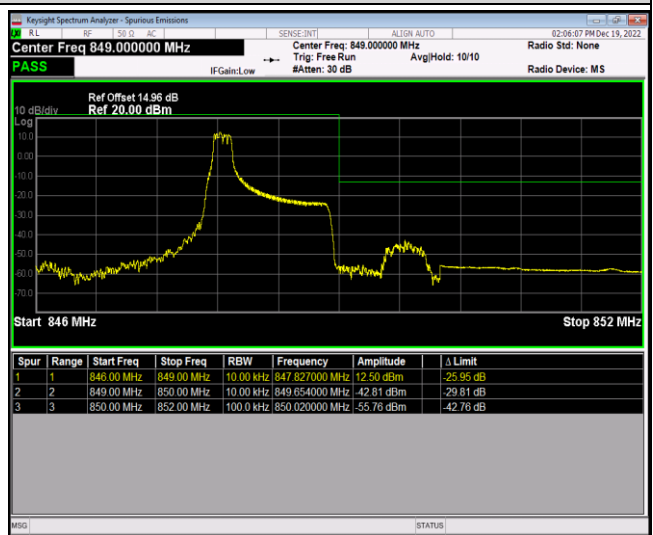

Band5-1.4MHz-QPSK-20643-1RB#0

Band5-1.4MHz-QPSK-20643-6RB#0