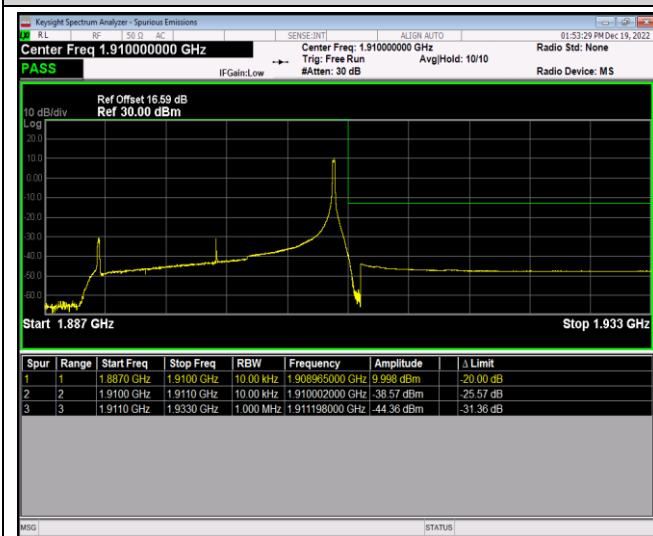

Band2-20MHz-QPSK-19100-1RB#99

Band2-20MHz-16QAM-18700-1RB#0