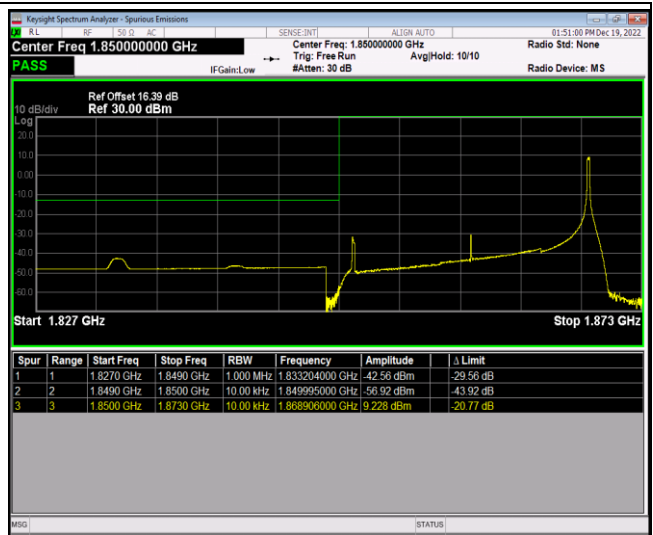

Remark: All bandwidth and all modulation had been tested, but only the worst case data displayed in this report.

Test Graphs

Band2-20MHz-QPSK-18700-100RB#0

Band2-20MHz-QPSK-19100-1RB#0

Band2-20MHz-QPSK-19100-1RB#99