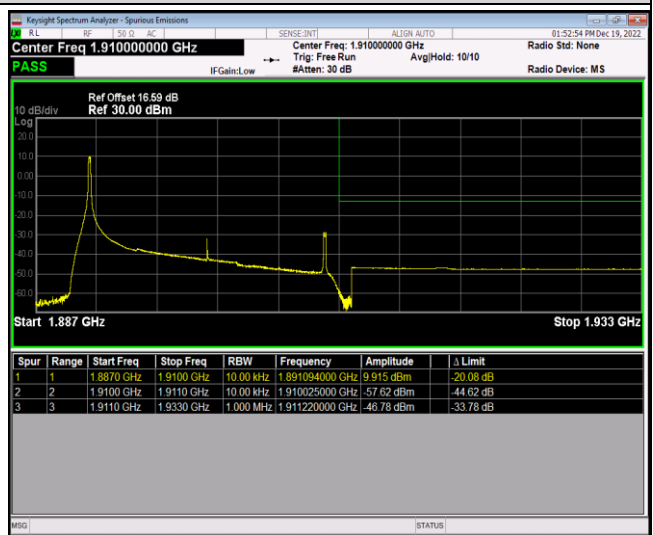

Remark: All bandwidth and all modulation had been tested, but only the worst case data displayed in this report.

Test Graphs

Band2-20MHz-QPSK-18700-100RB#0

Band2-20MHz-QPSK-19100-1RB#0

Band2-20MHz-QPSK-19100-1RB#99