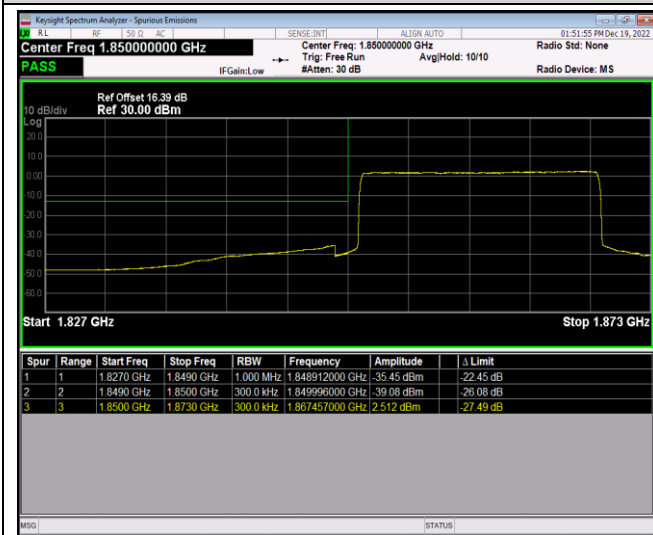

Remark: All bandwidth and all modulation had been tested, but only the worst case data displayed in this report.

Test Graphs

Band2-20MHz-QPSK-18700-100RB#0

Band2-20MHz-QPSK-19100-1RB#0

Band2-20MHz-QPSK-19100-1RB#99