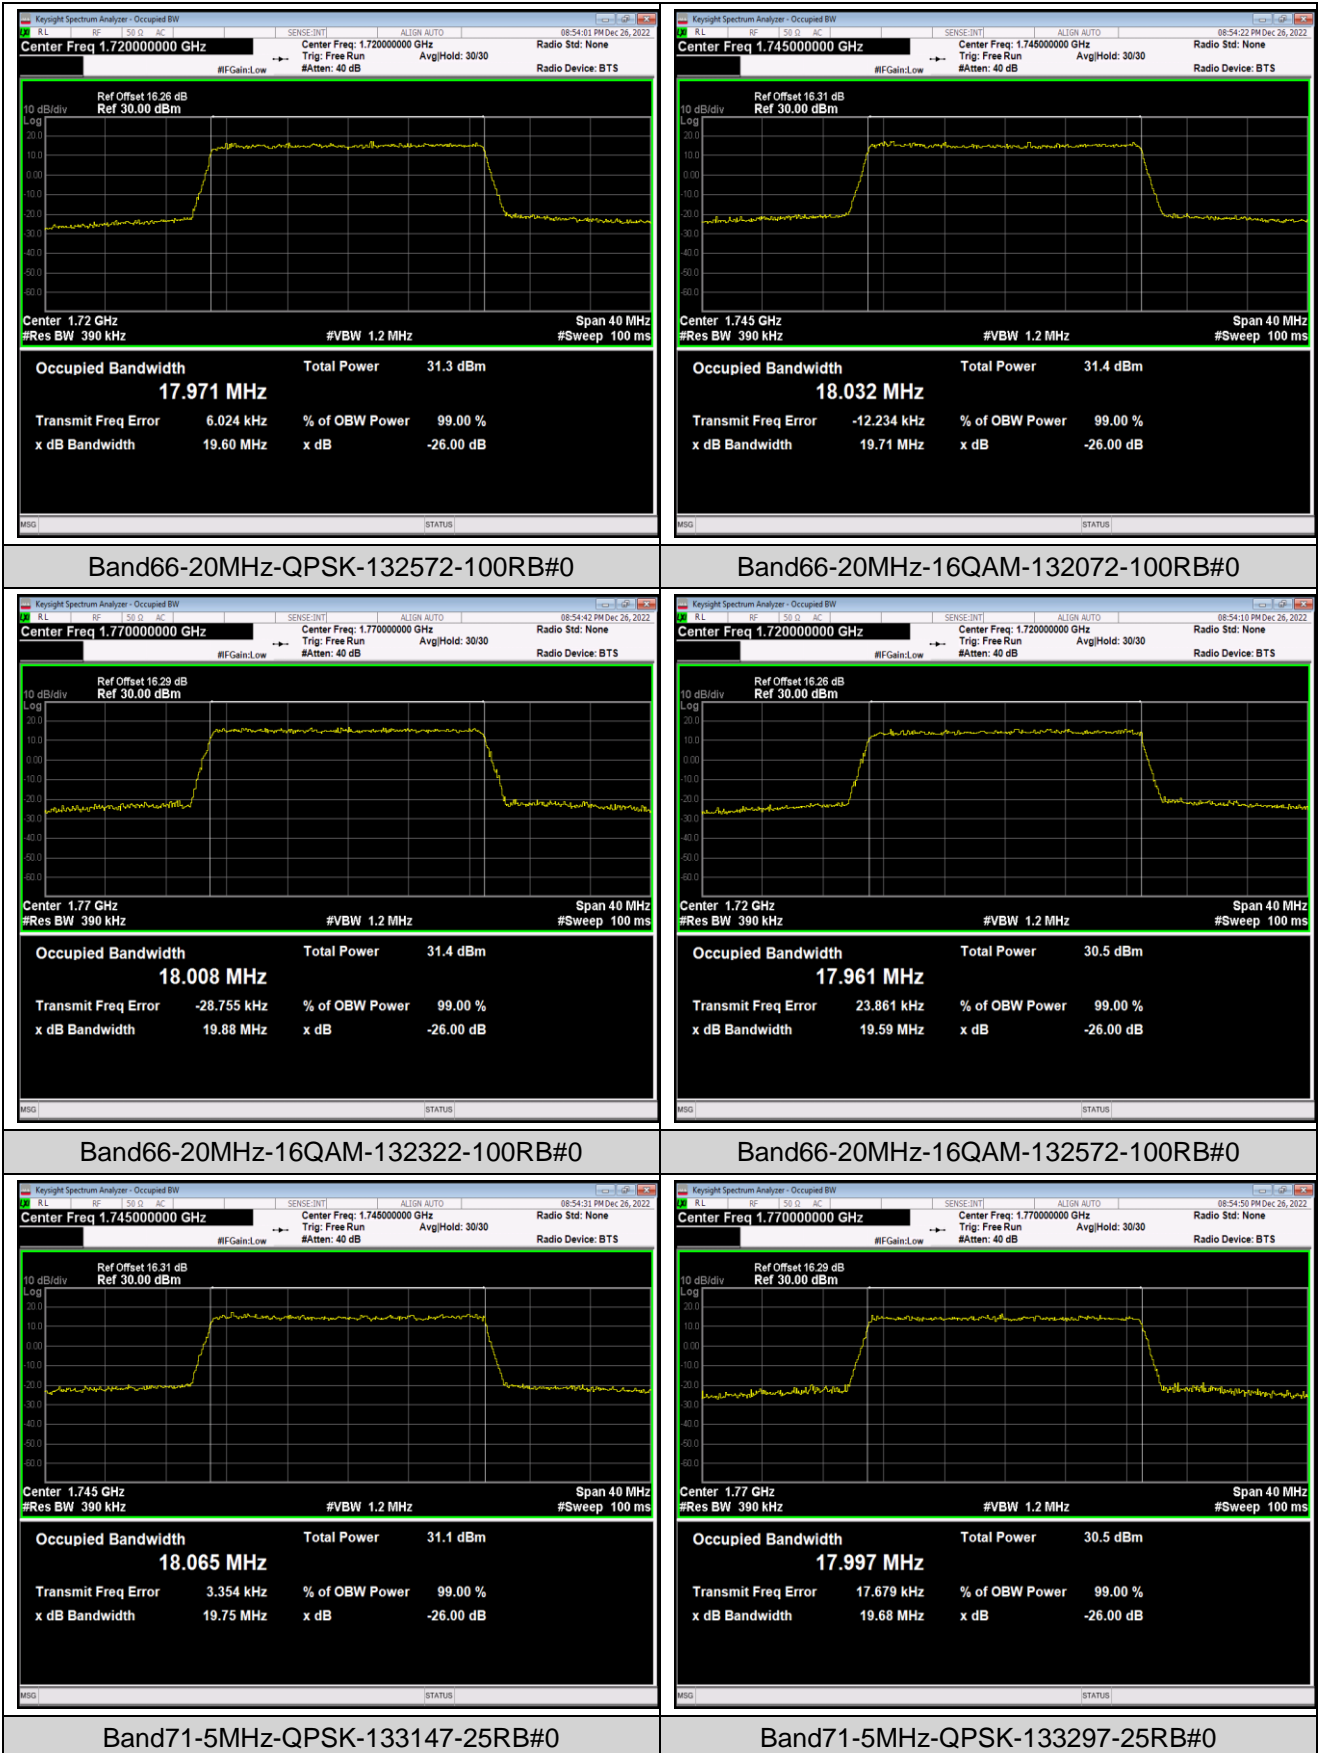

Band66-20MHz-QPSK-132072-100RB#0

Band66-20MHz-QPSK-132322-100RB#0