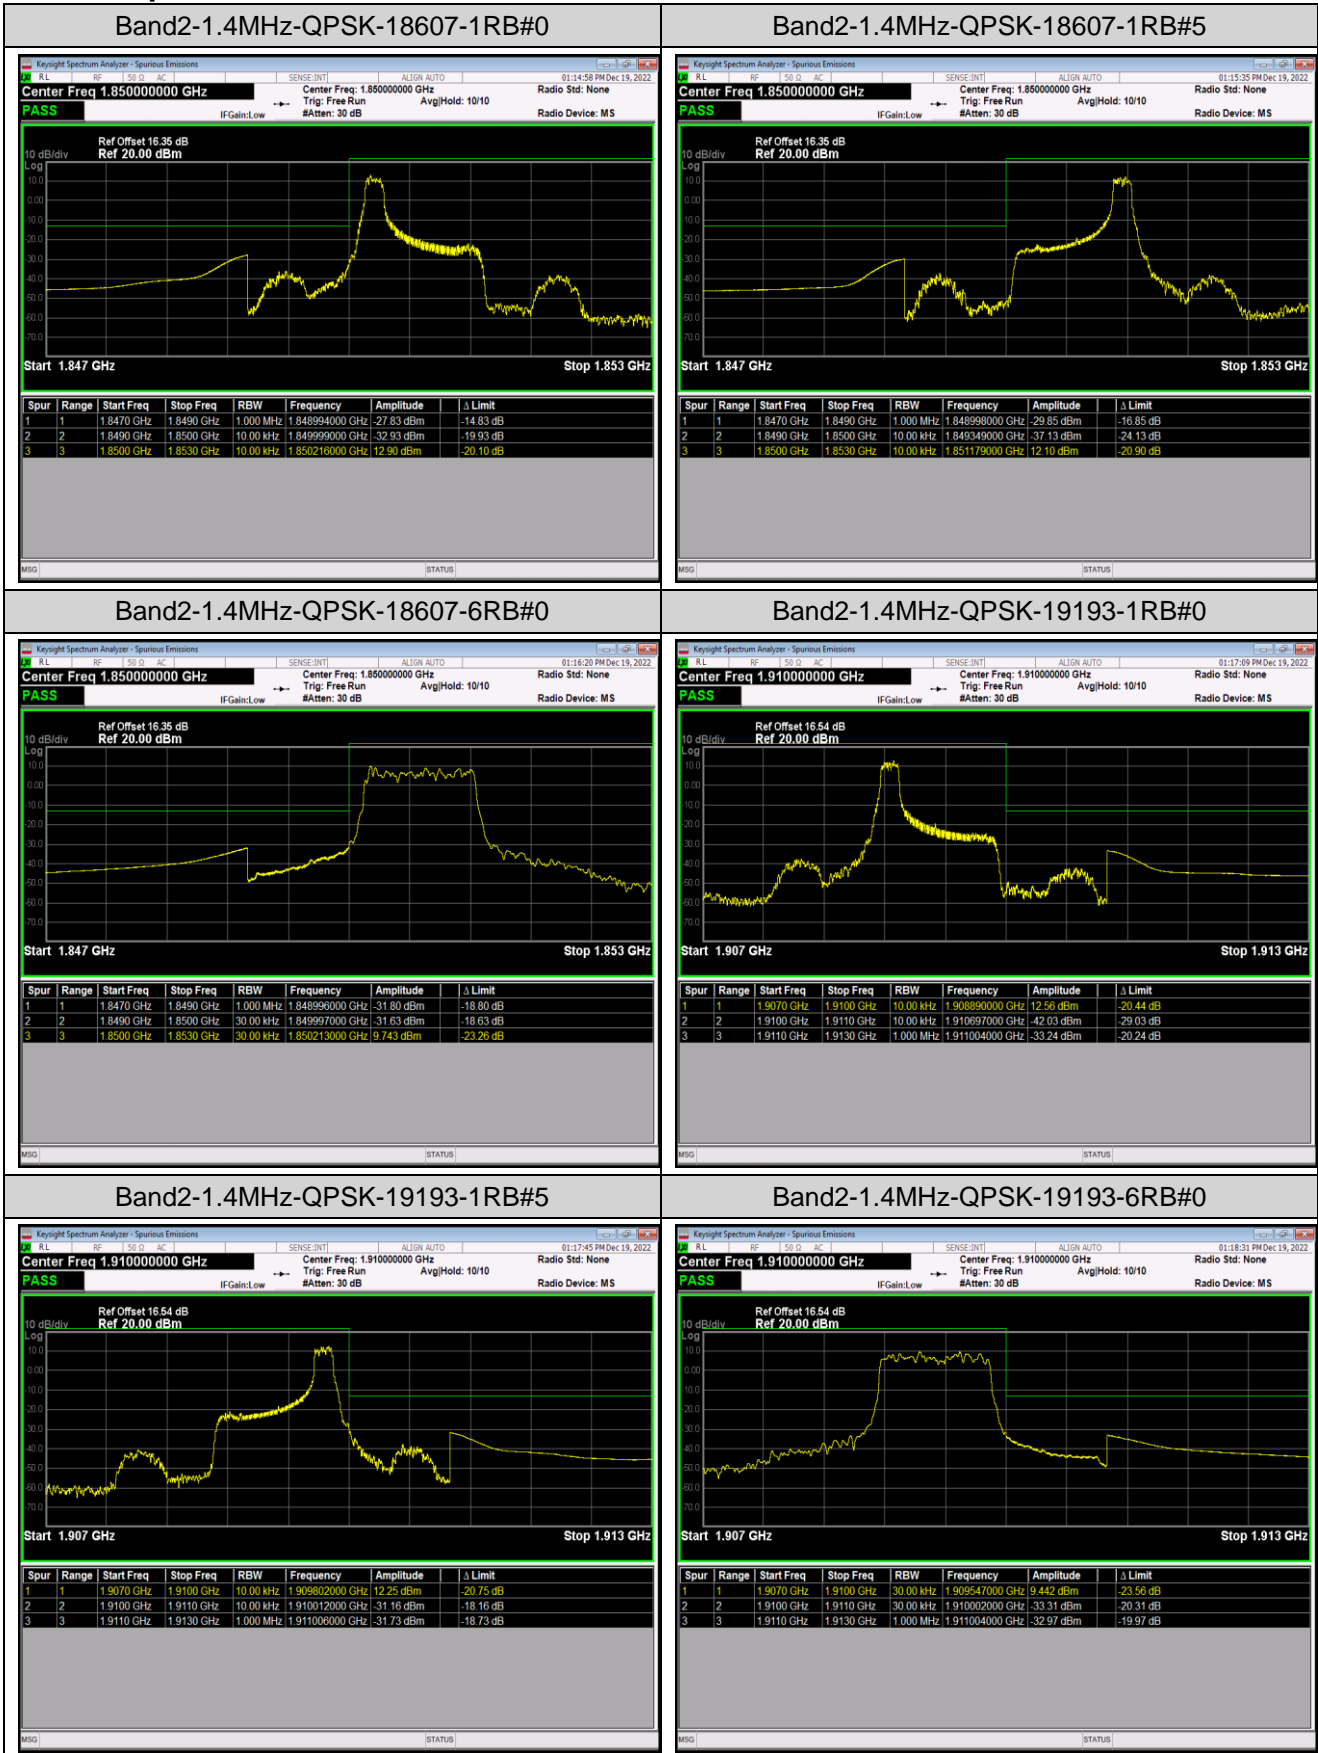

Test Graphs