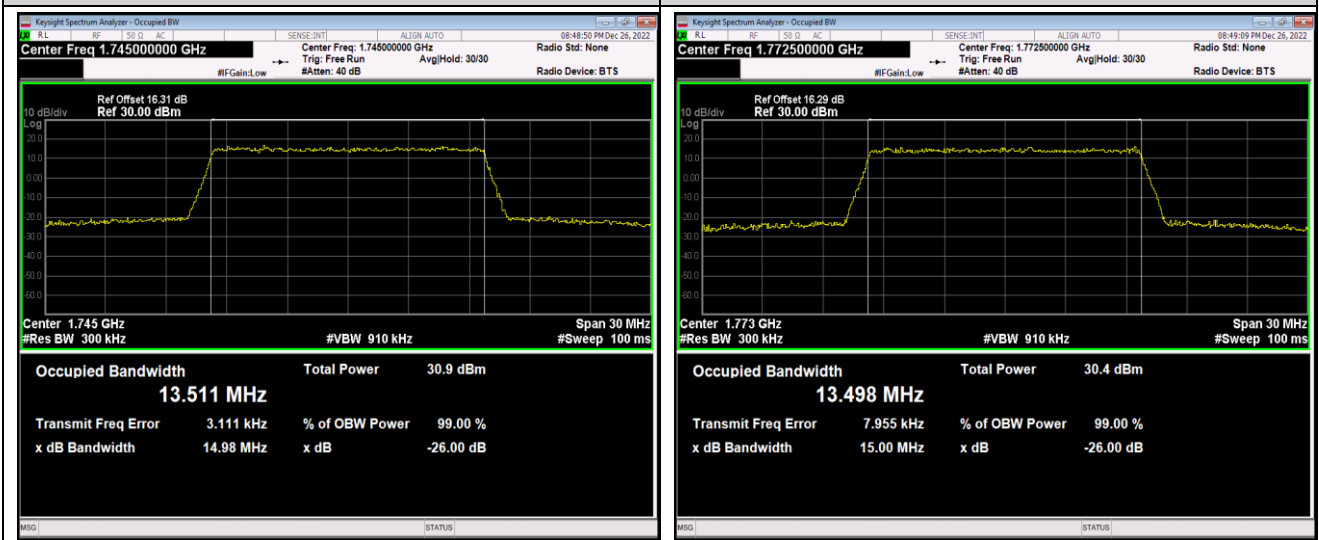

Band66-15MHz-16QAM-132322-75RB#0

Band66-15MHz-16QAM-132597-75RB#0