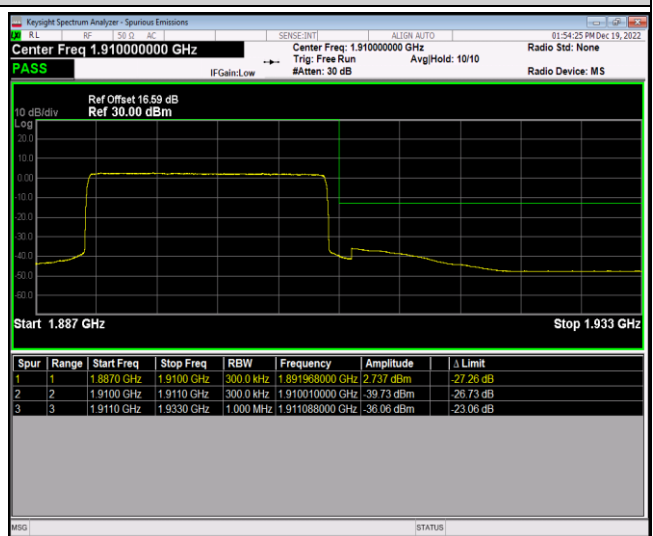

Band2-20MHz-QPSK-19100-100RB#0

Band2-20MHz-16QAM-18700-1RB#99