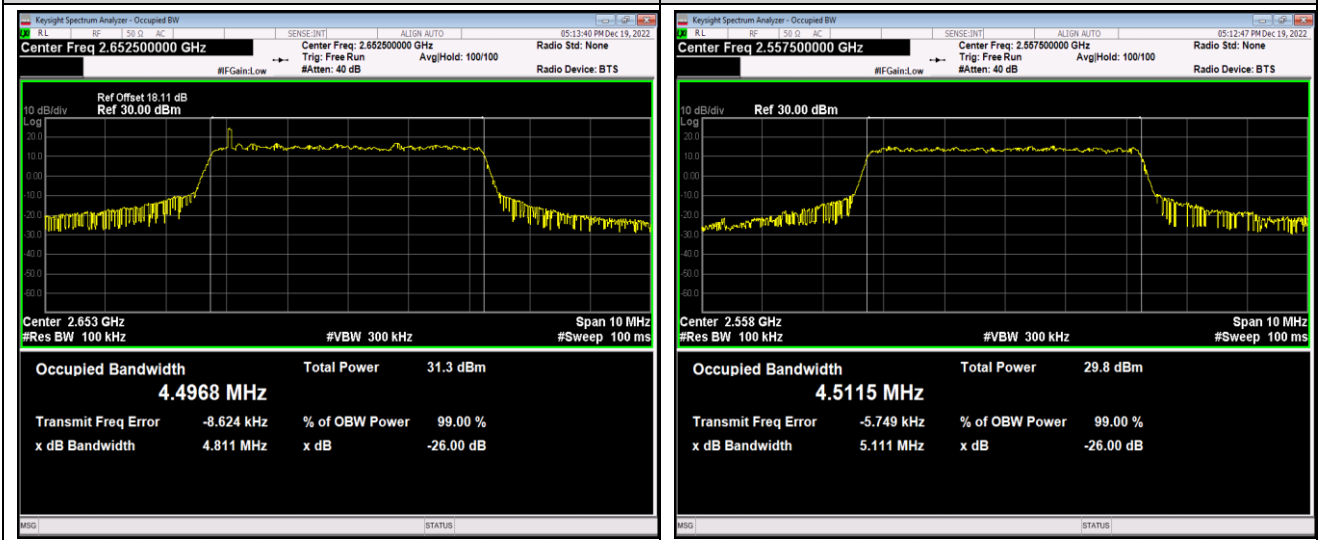

Band41-5MHz-QPSK-41215-25RB#0

Band41-5MHz-16QAM-40265-25RB#0

Band41-5MHz-16QAM-40740-25RB#0

Band41-5MHz-16QAM-41215-25RB#0