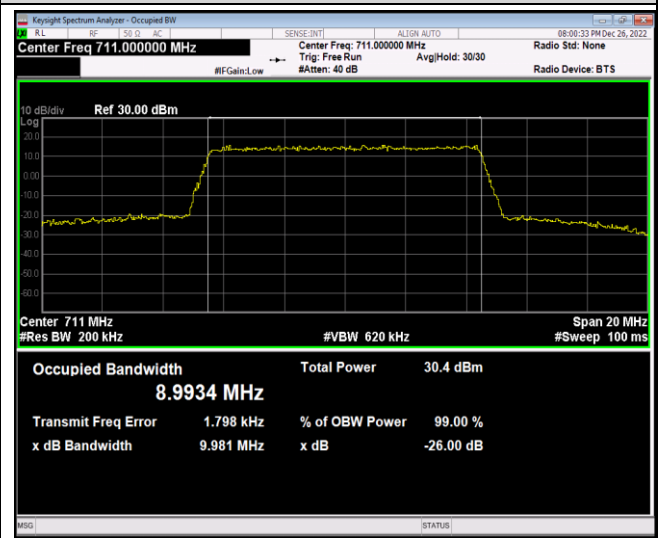

Band17-10MHz-QPSK-23790-50RB#0

Band17-10MHz-QPSK-23800-50RB#0

Band17-10MHz-16QAM-23780-50RB#0

Band17-10MHz-16QAM-23790-50RB#0

Band17-10MHz-16QAM-23800-50RB#0

Band41-5MHz-QPSK-40265-25RB#0

Band41-5MHz-QPSK-40740-25RB#0