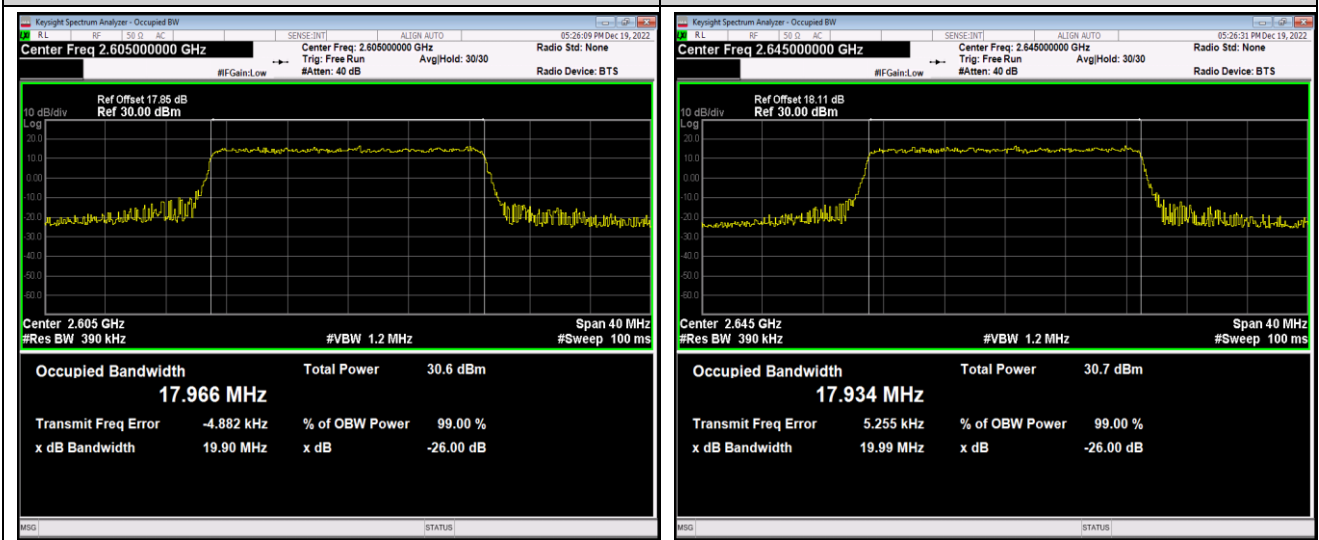

Band41-20MHz-16QAM-40740-100RB#0

Band41-20MHz-16QAM-41140-100RB#0

Band66-1.4MHz-QPSK-131979-6RB#0

Band66-1.4MHz-QPSK-132322-6RB#0