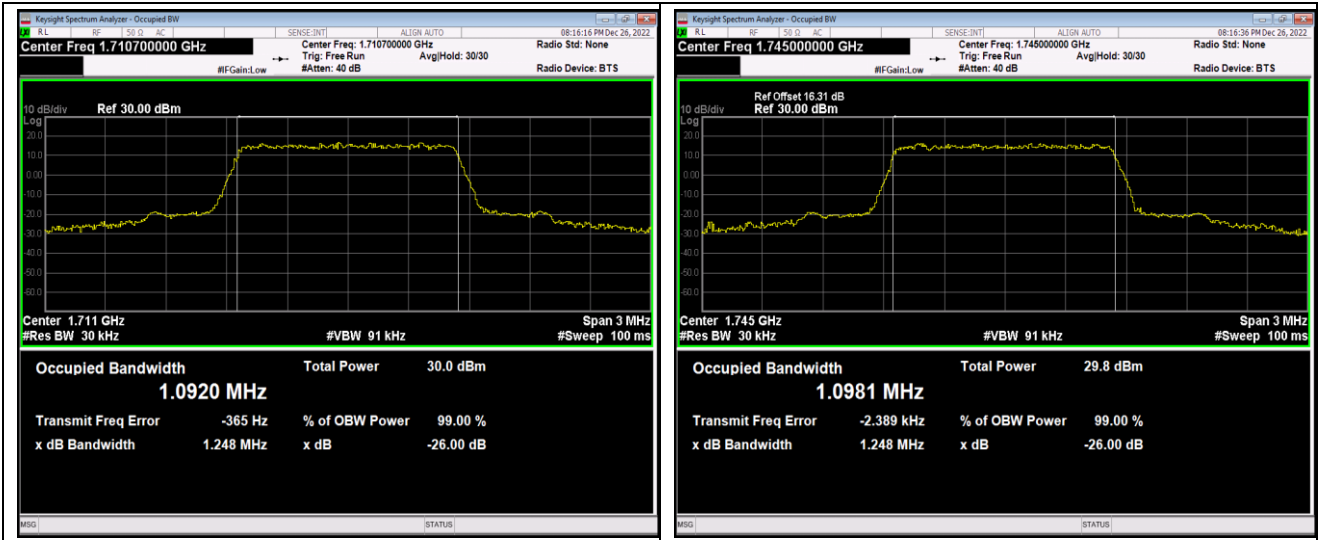

Band66-1.4MHz-QPSK-131979-6RB#0

Band66-1.4MHz-QPSK-132322-6RB#0

Band66-1.4MHz-QPSK-132665-6RB#0

Band66-1.4MHz-16QAM-131979-6RB#0