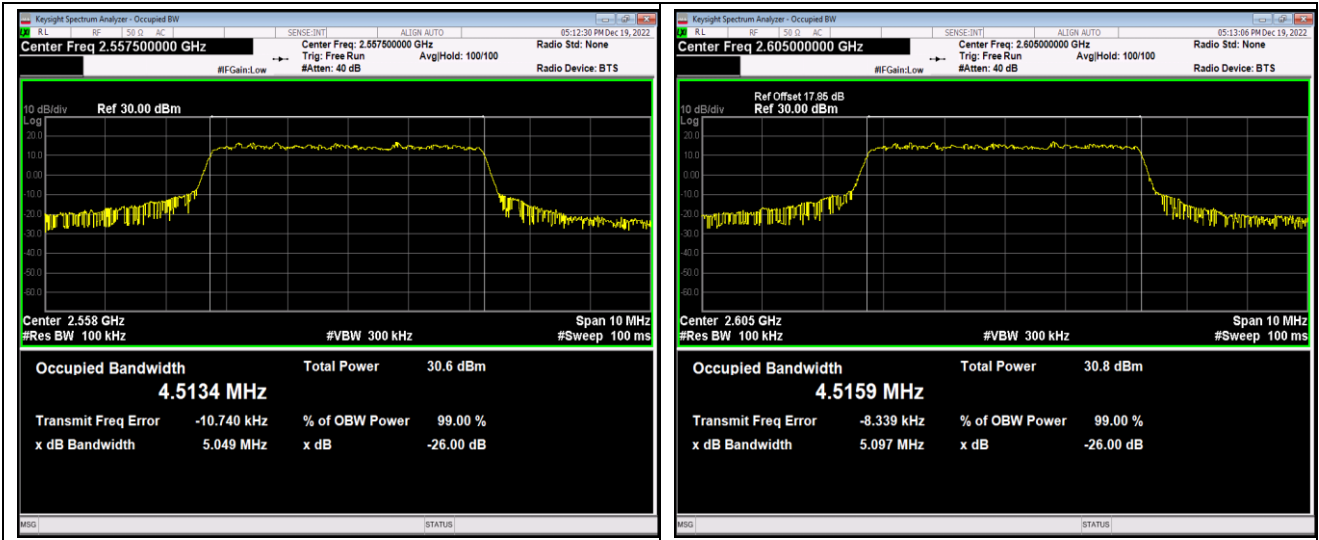

Band17-10MHz-QPSK-23790-50RB#0

Band17-10MHz-QPSK-23800-50RB#0

Band17-10MHz-16QAM-23780-50RB#0

Band17-10MHz-16QAM-23790-50RB#0

Band17-10MHz-16QAM-23800-50RB#0

Band41-5MHz-QPSK-40265-25RB#0

Band41-5MHz-QPSK-40740-25RB#0