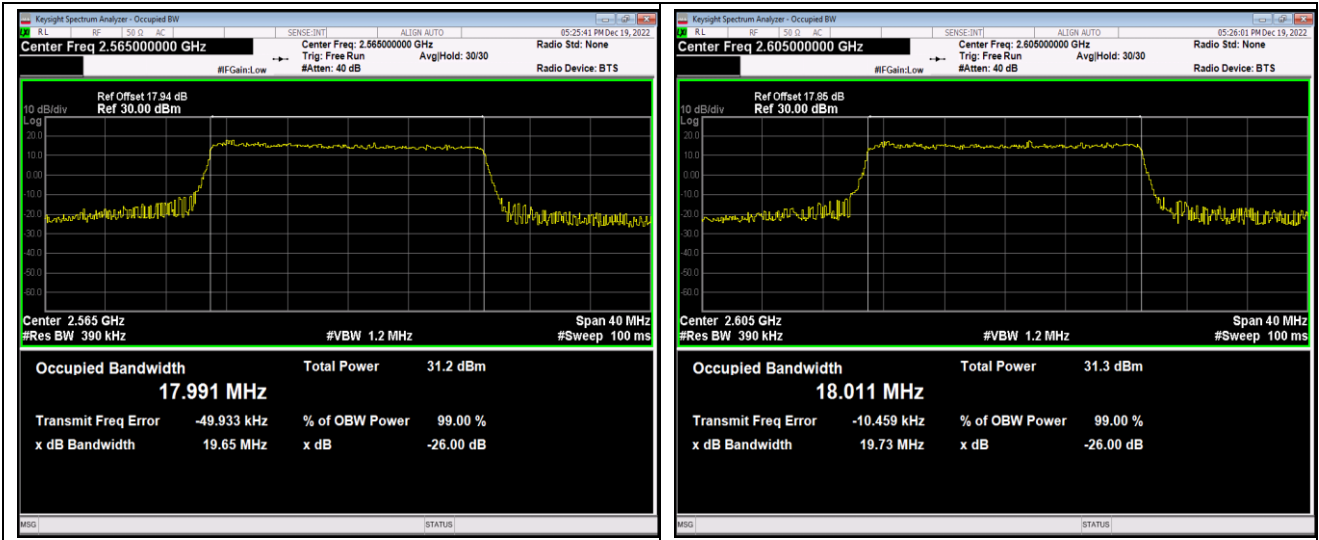

Band41-20MHz-QPSK-40340-100RB#0

Band41-20MHz-QPSK-40740-100RB#0

Band41-20MHz-QPSK-41140-100RB#0

Band41-20MHz-16QAM-40340-100RB#0