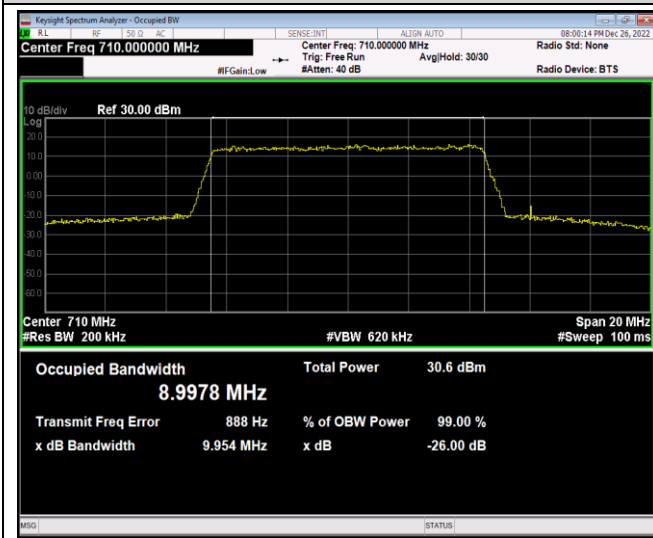

Band17-10MHz-QPSK-23790-50RB#0

Band17-10MHz-QPSK-23800-50RB#0

Band17-10MHz-16QAM-23780-50RB#0

Band17-10MHz-16QAM-23790-50RB#0

Band17-10MHz-16QAM-23800-50RB#0

Band41-5MHz-QPSK-40265-25RB#0

Band41-5MHz-QPSK-40740-25RB#0