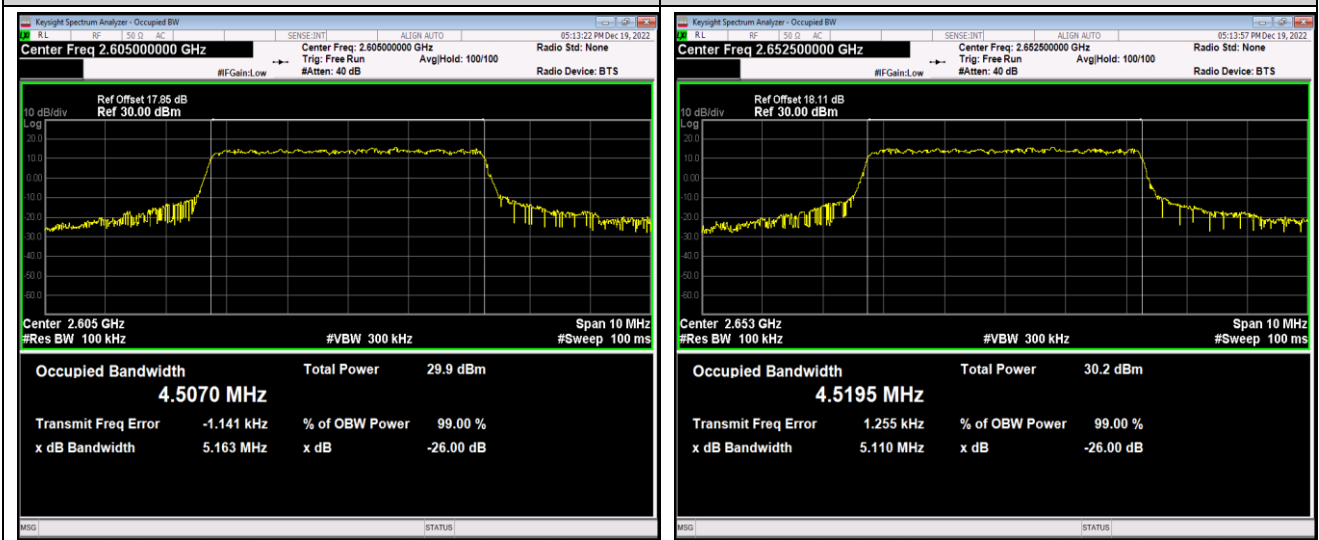

Band41-5MHz-16QAM-40740-25RB#0

Band41-5MHz-16QAM-41215-25RB#0

Band41-10MHz-QPSK-40290-50RB#0

Band41-10MHz-QPSK-40740-50RB#0