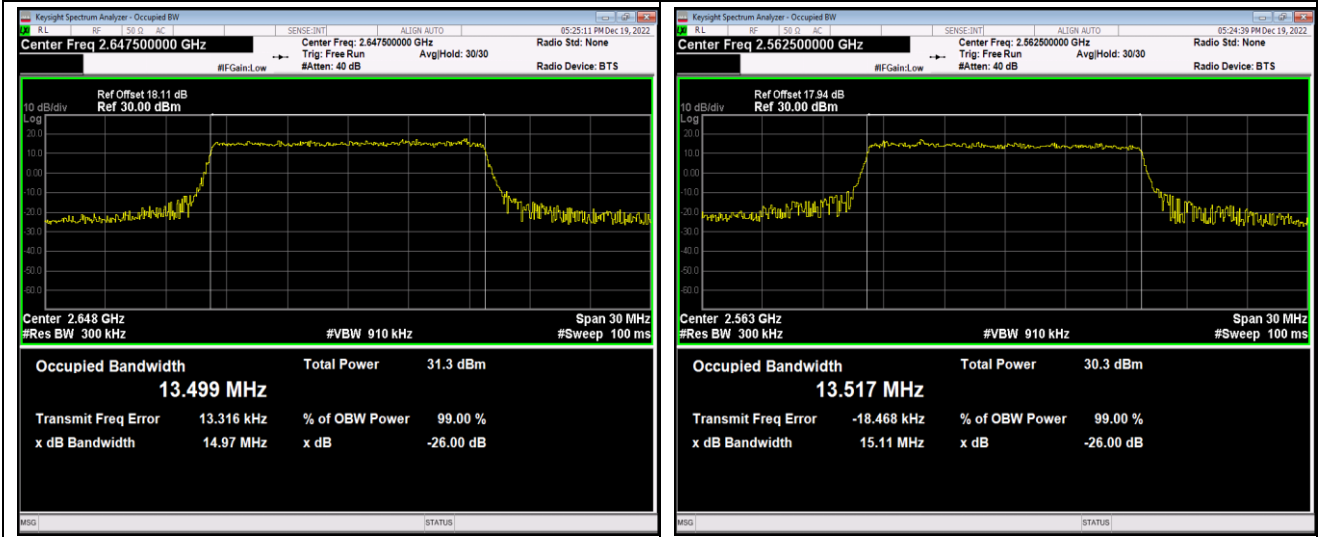

Band41-10MHz-16QAM-40290-50RB#0

Band41-10MHz-16QAM-40740-50RB#0

Band41-10MHz-16QAM-41190-50RB#0

Band41-15MHz-QPSK-40315-75RB#0

Band41-15MHz-QPSK-40740-75RB#0

Band41-15MHz-QPSK-41165-75RB#0

Band41-15MHz-16QAM-40315-75RB#0