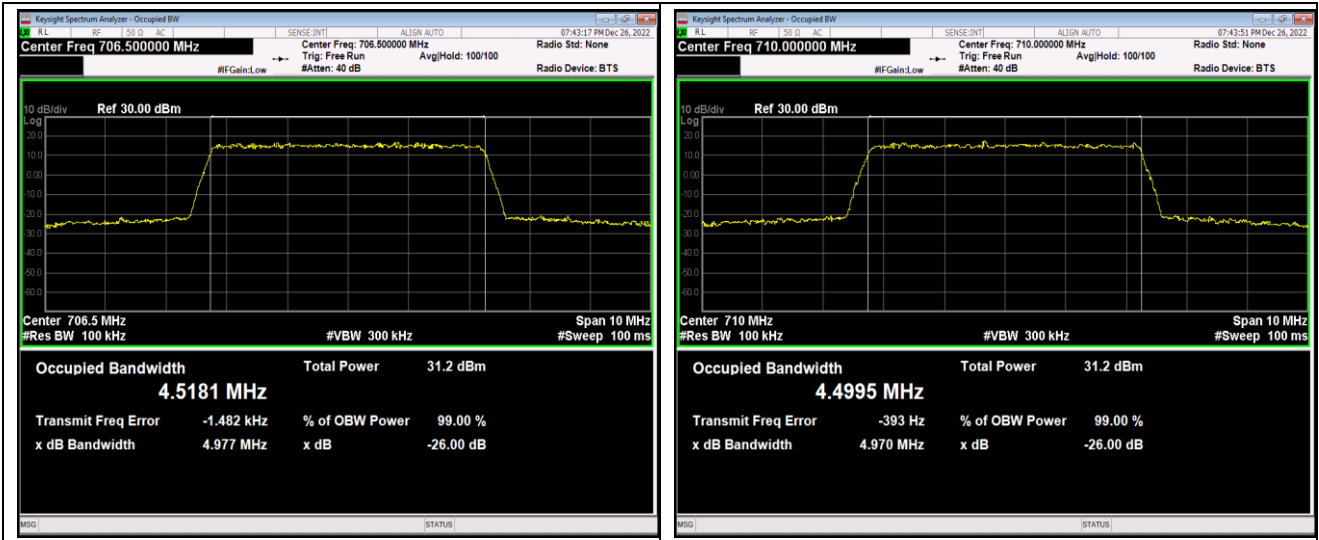

Band17-5MHz-QPSK-23755-25RB#0

Band17-5MHz-QPSK-23790-25RB#0

Band17-5MHz-QPSK-23825-25RB#0

Band17-5MHz-16QAM-23755-25RB#0