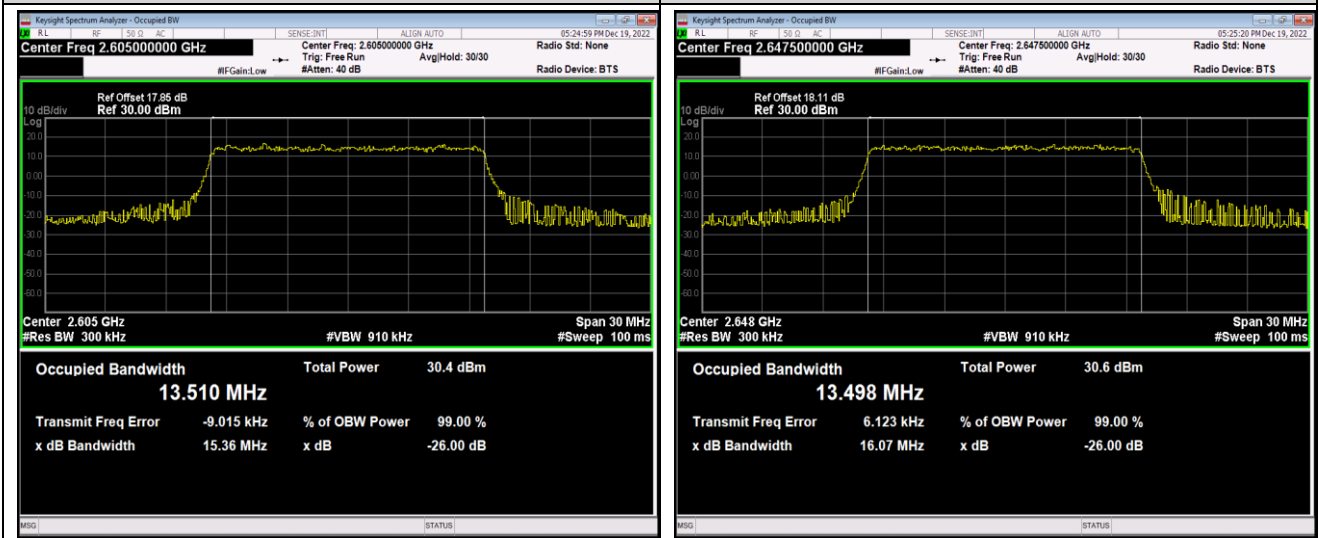

Band41-15MHz-16QAM-40740-75RB#0

Band41-15MHz-16QAM-41165-75RB#0

Band41-20MHz-QPSK-40340-100RB#0

Band41-20MHz-QPSK-40740-100RB#0