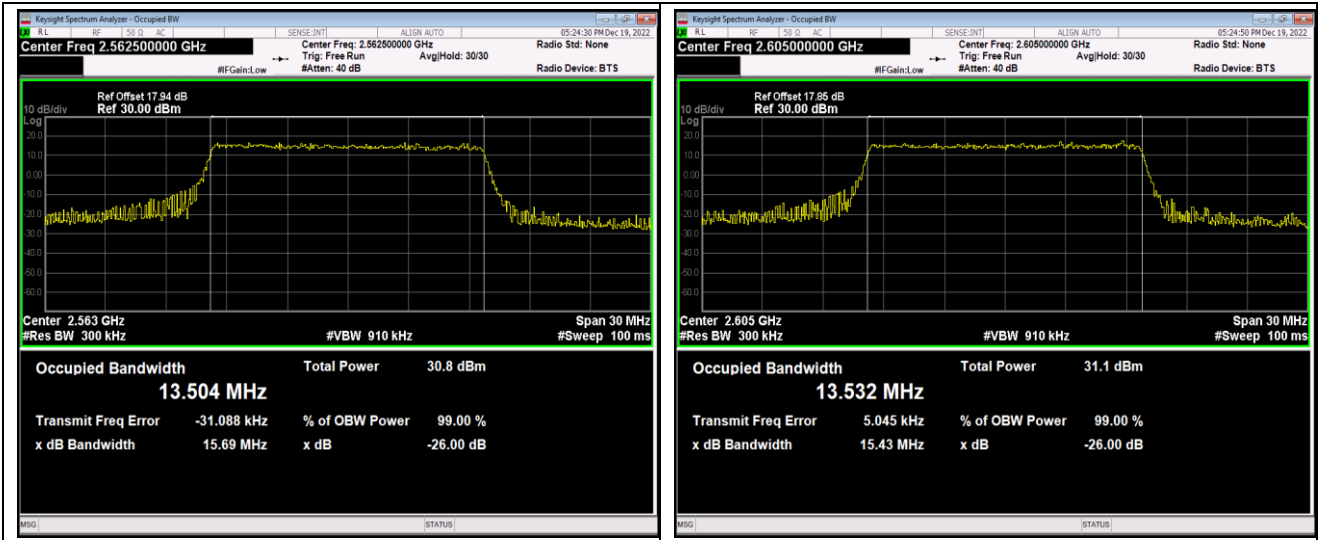

Band41-10MHz-16QAM-40290-50RB#0

Band41-10MHz-16QAM-40740-50RB#0

Band41-10MHz-16QAM-41190-50RB#0

Band41-15MHz-QPSK-40315-75RB#0

Band41-15MHz-QPSK-40740-75RB#0

Band41-15MHz-QPSK-41165-75RB#0

Band41-15MHz-16QAM-40315-75RB#0