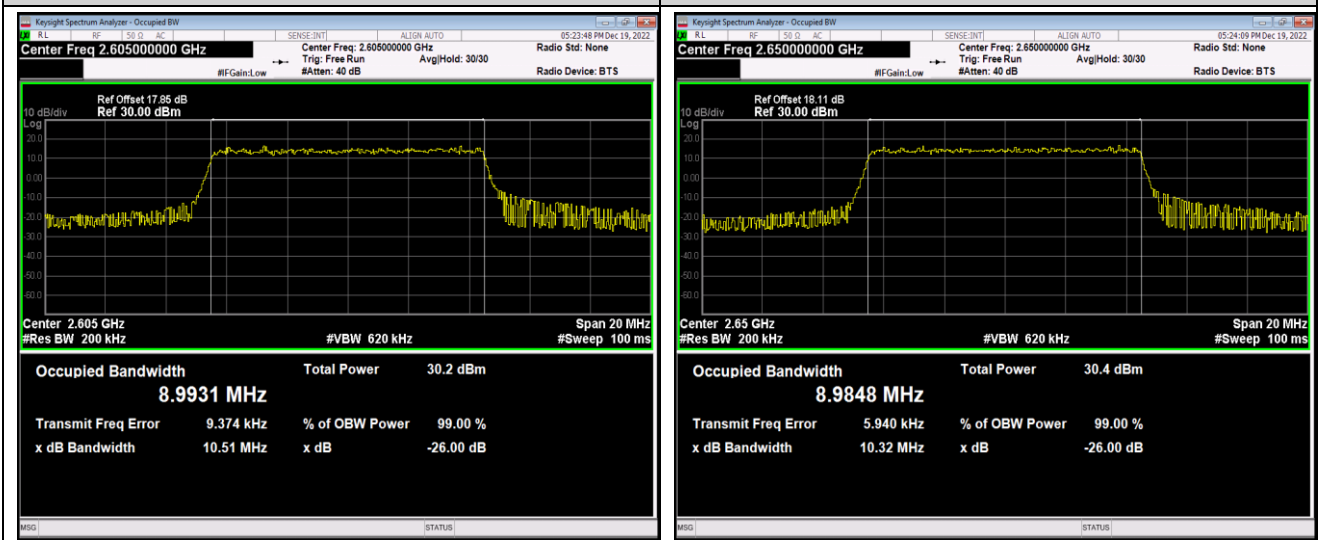

Band41-10MHz-16QAM-40740-50RB#0

Band41-10MHz-16QAM-41190-50RB#0

Band41-15MHz-QPSK-40315-75RB#0

Band41-15MHz-QPSK-40740-75RB#0