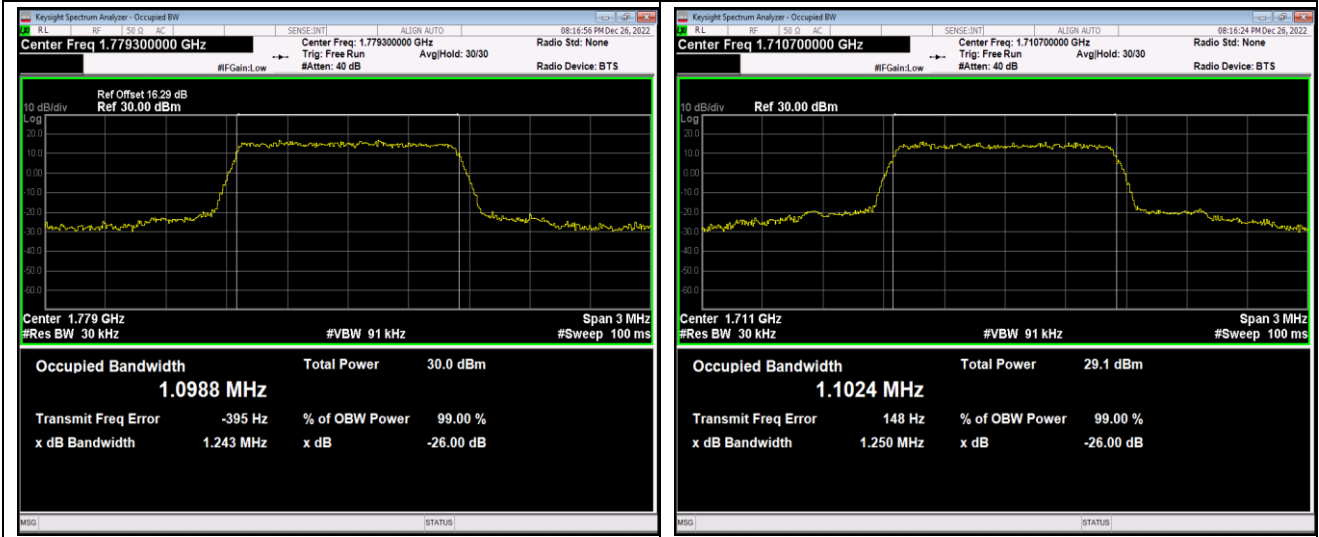

Band41-20MHz-16QAM-41140-100RB#0

Band66-1.4MHz-QPSK-131979-6RB#0

Band66-1.4MHz-QPSK-132322-6RB#0

Band66-1.4MHz-QPSK-132665-6RB#0

Band66-1.4MHz-16QAM-131979-6RB#0

Band66-1.4MHz-16QAM-132322-6RB#0

Band66-1.4MHz-16QAM-132665-6RB#0