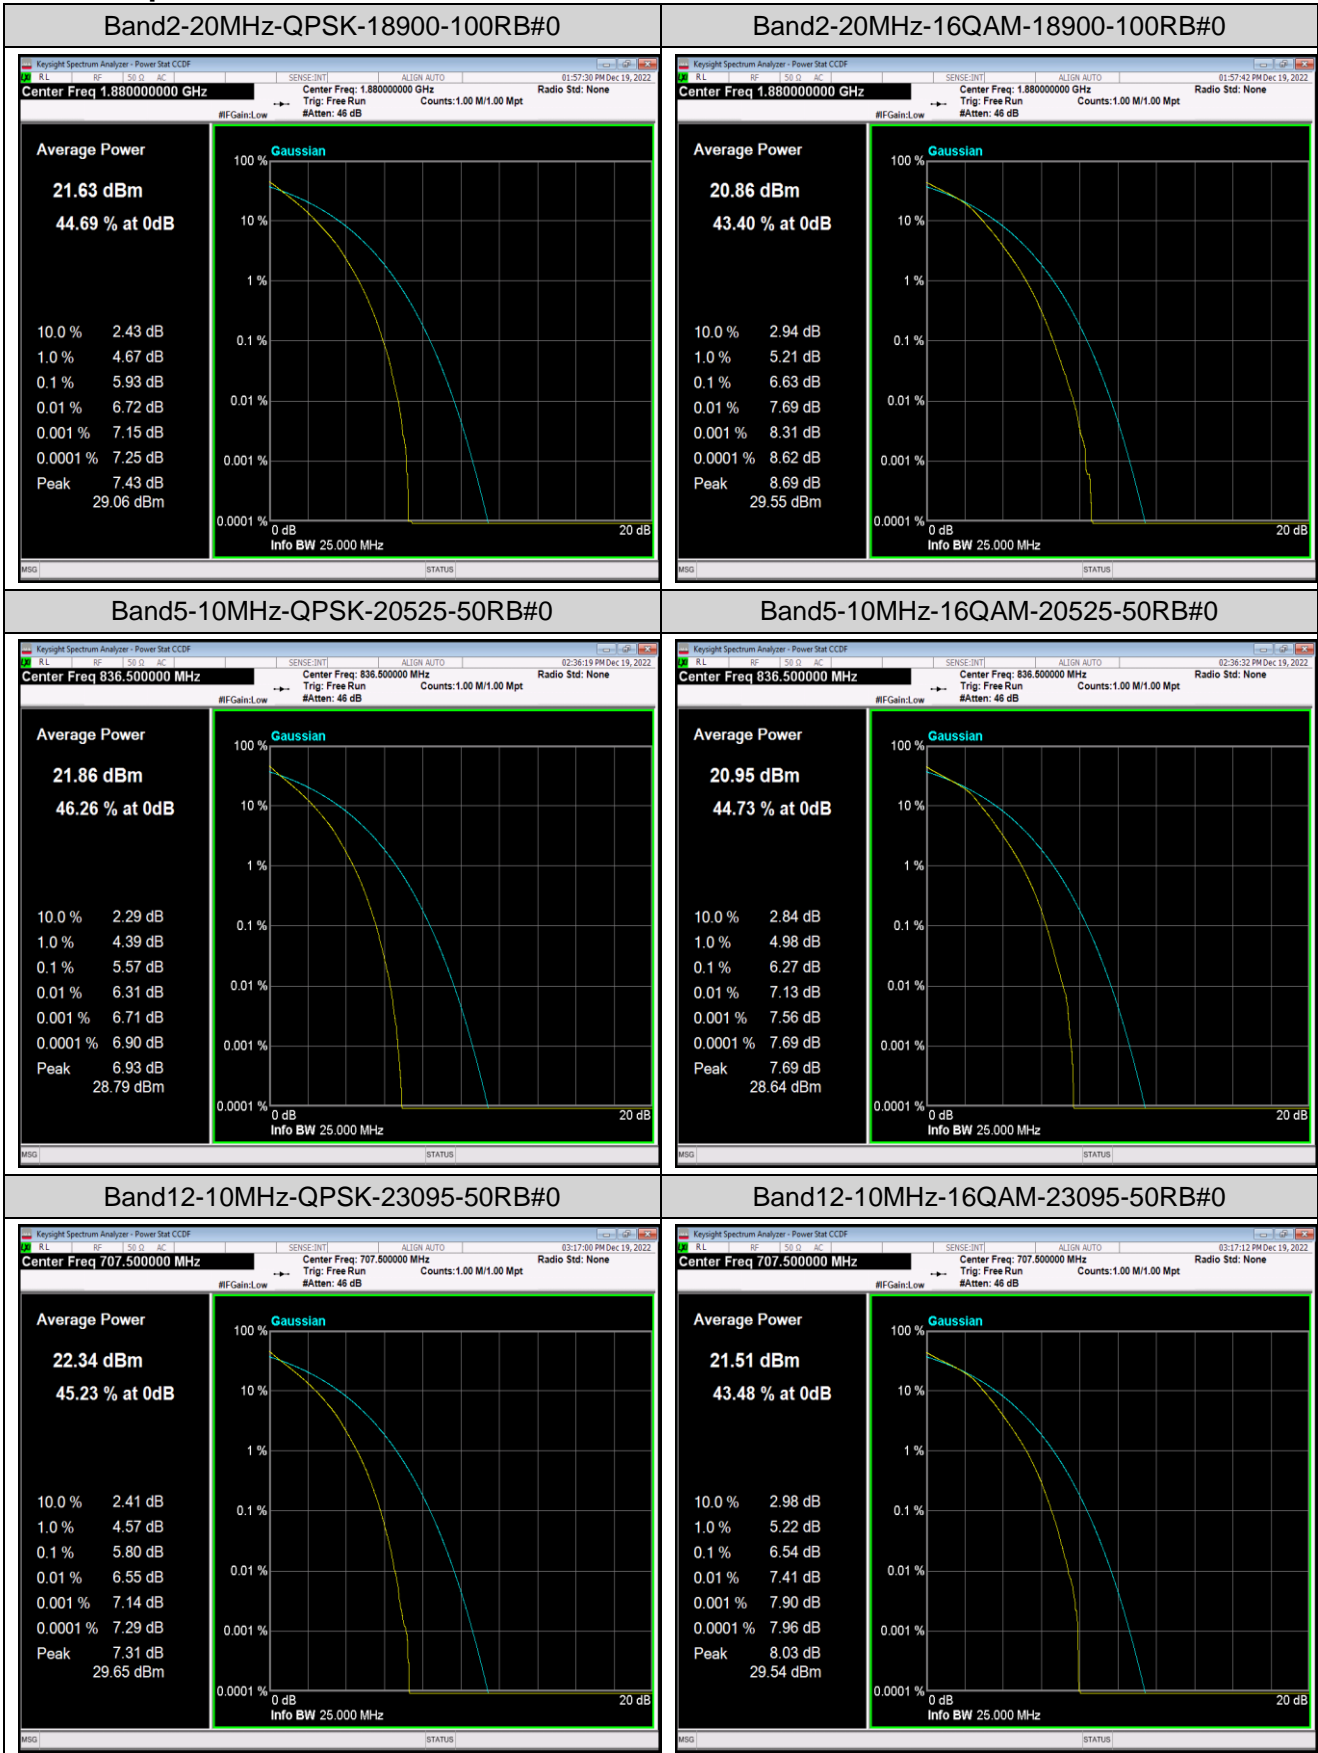

Test Graphs