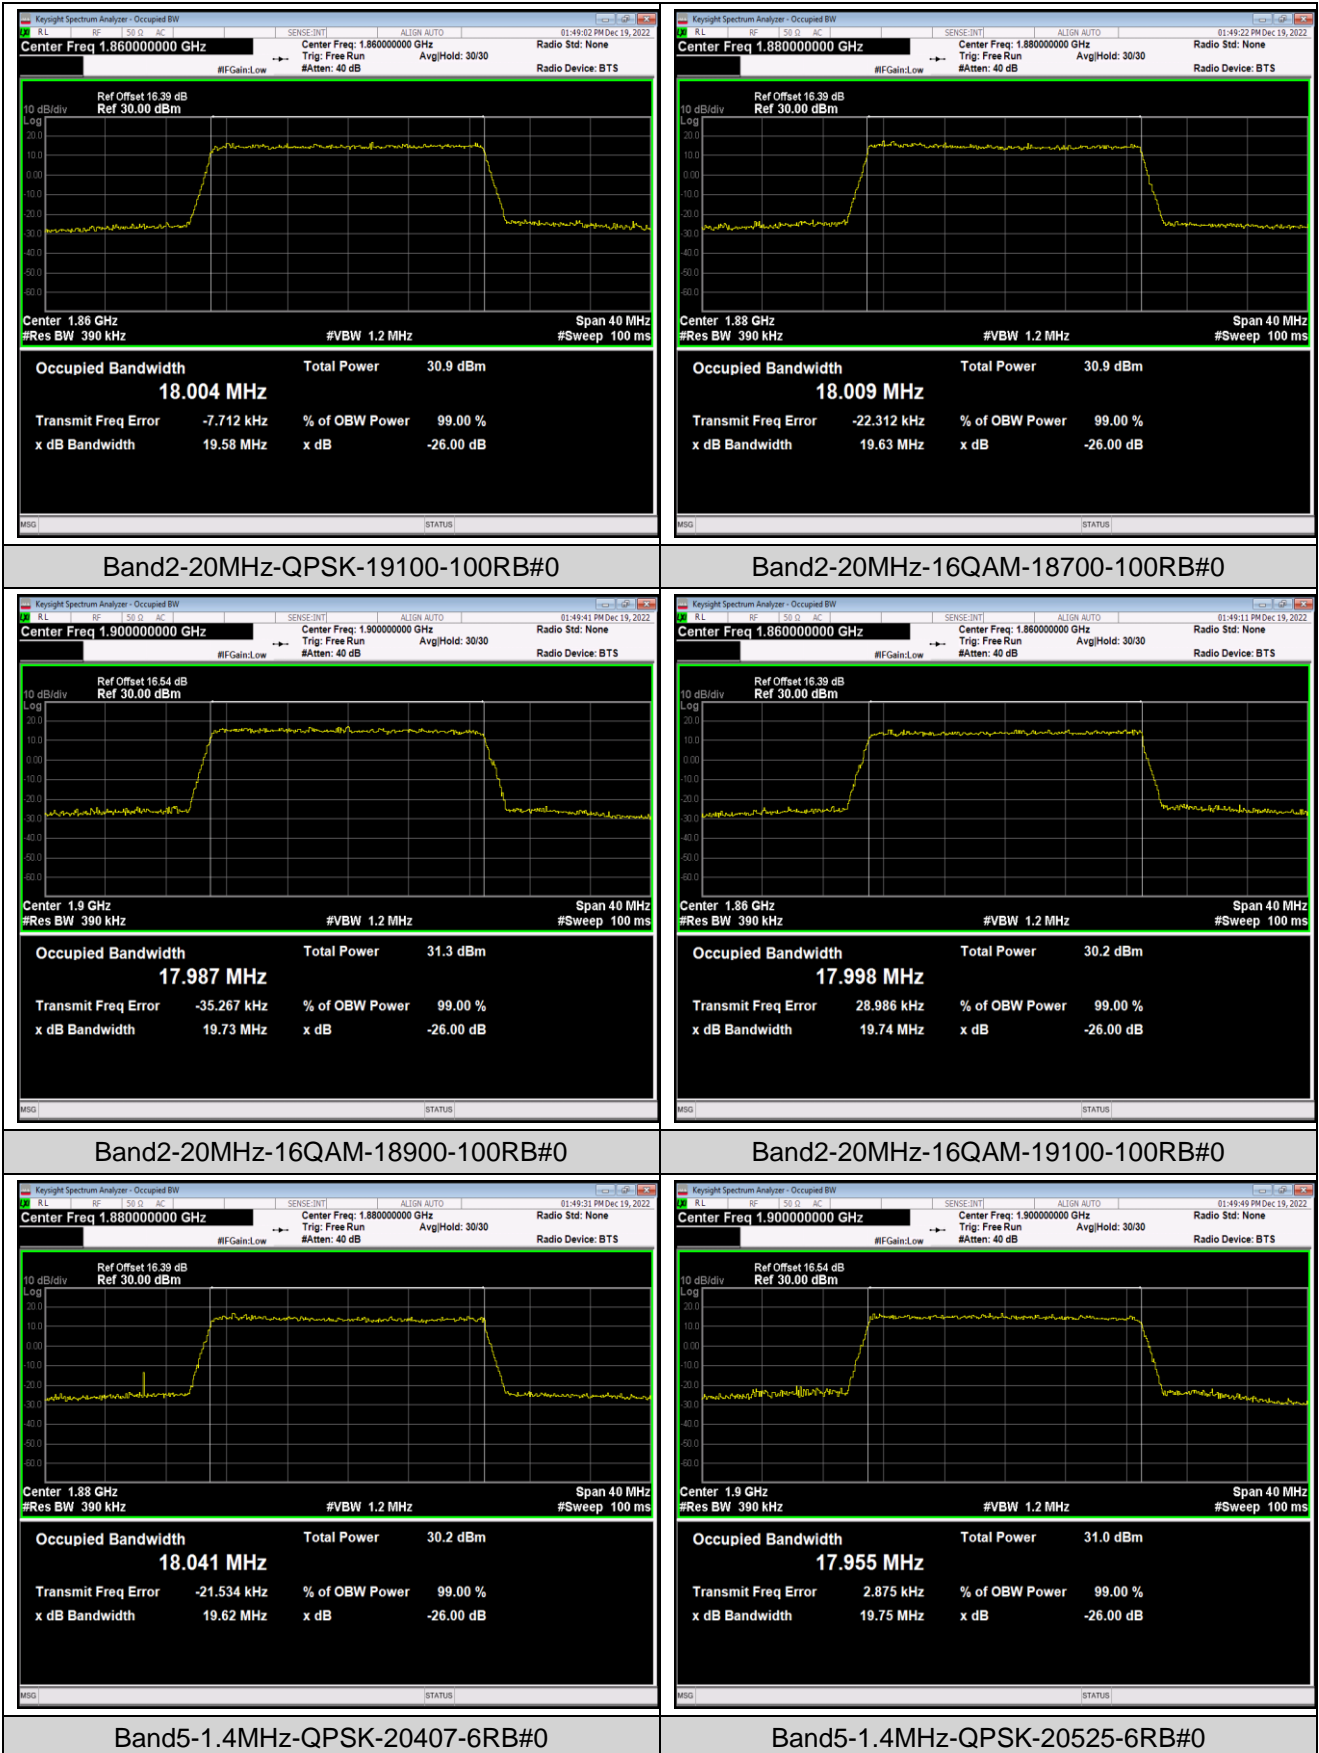

Band2-20MHz-QPSK-18700-100RB#0

Band2-20MHz-QPSK-18900-100RB#0