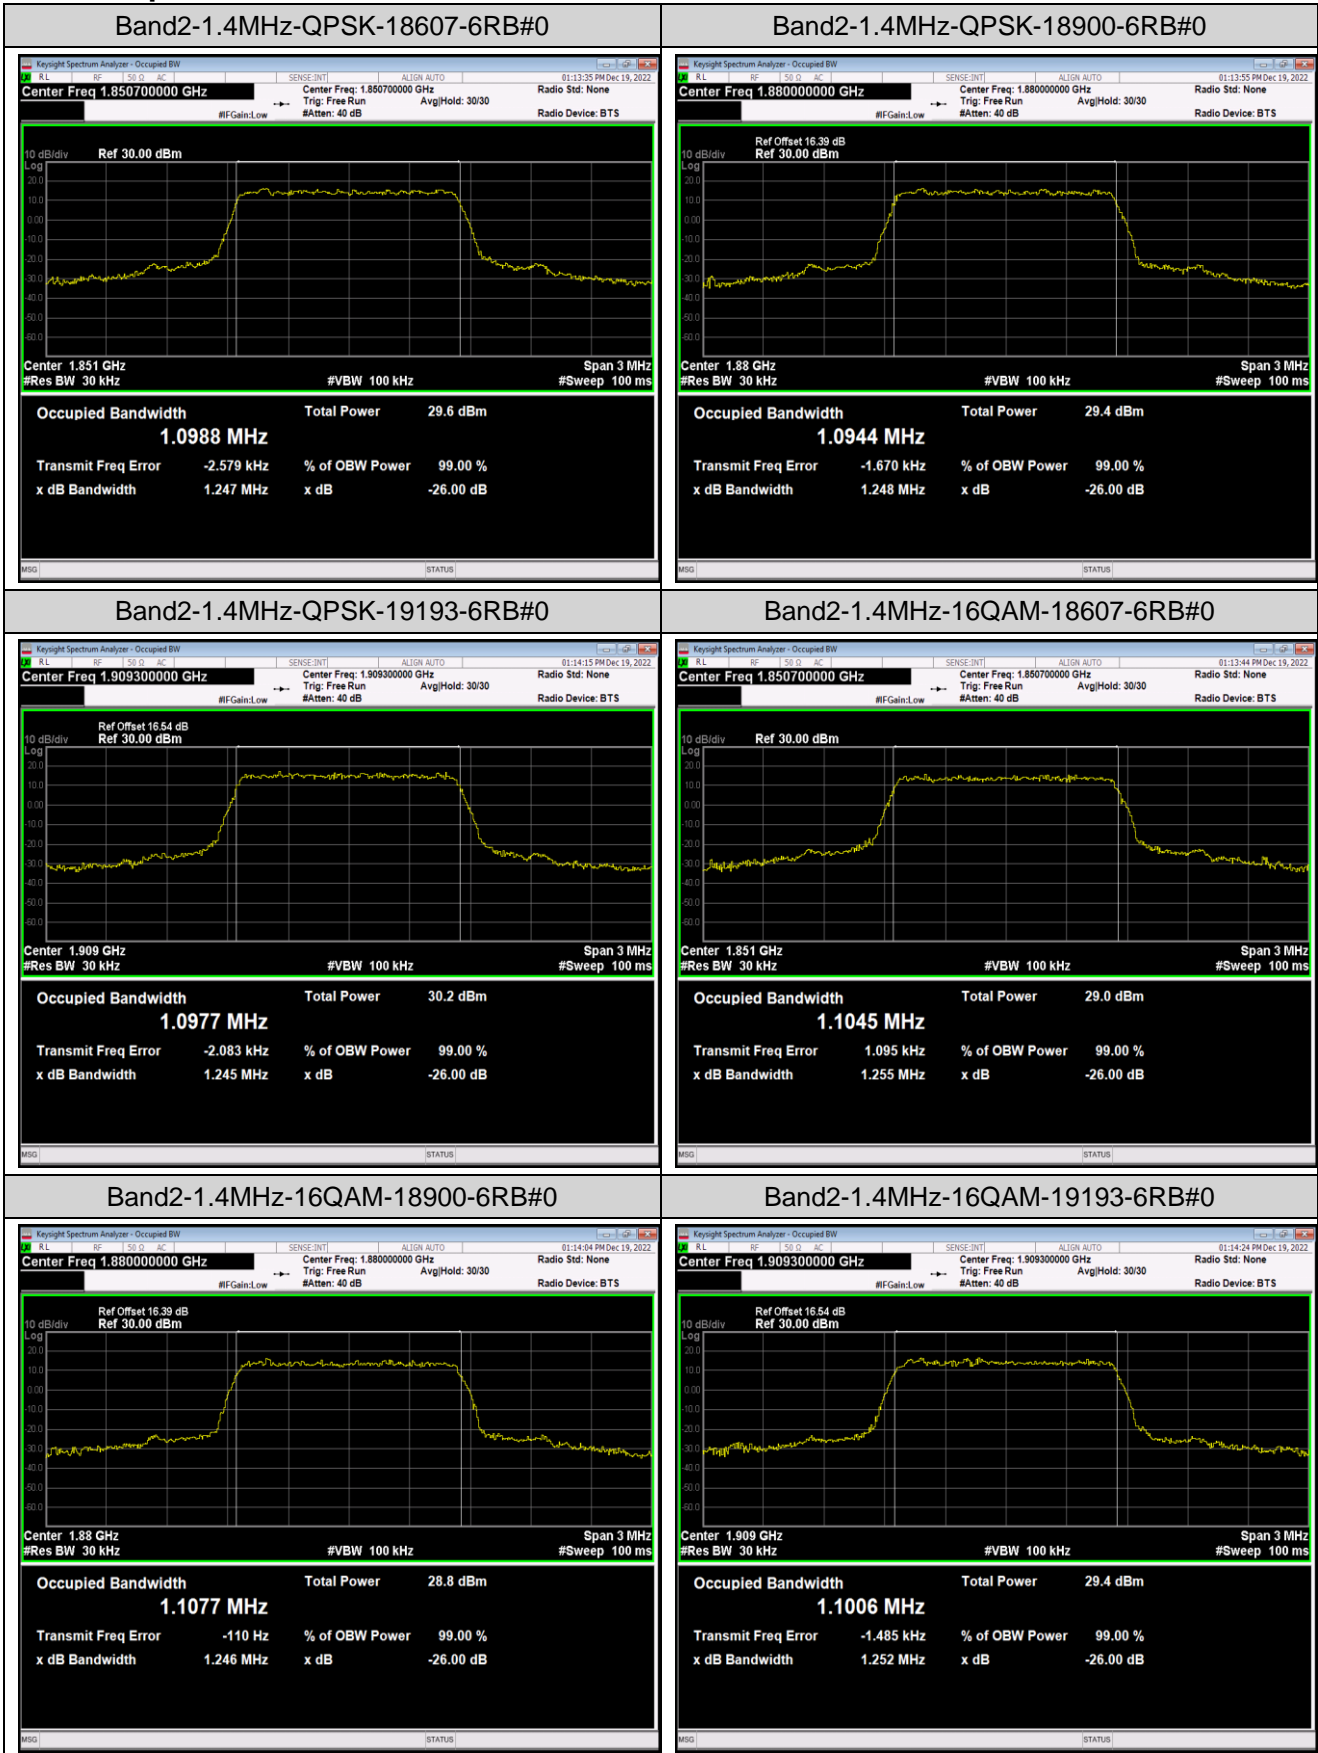

Test Graphs