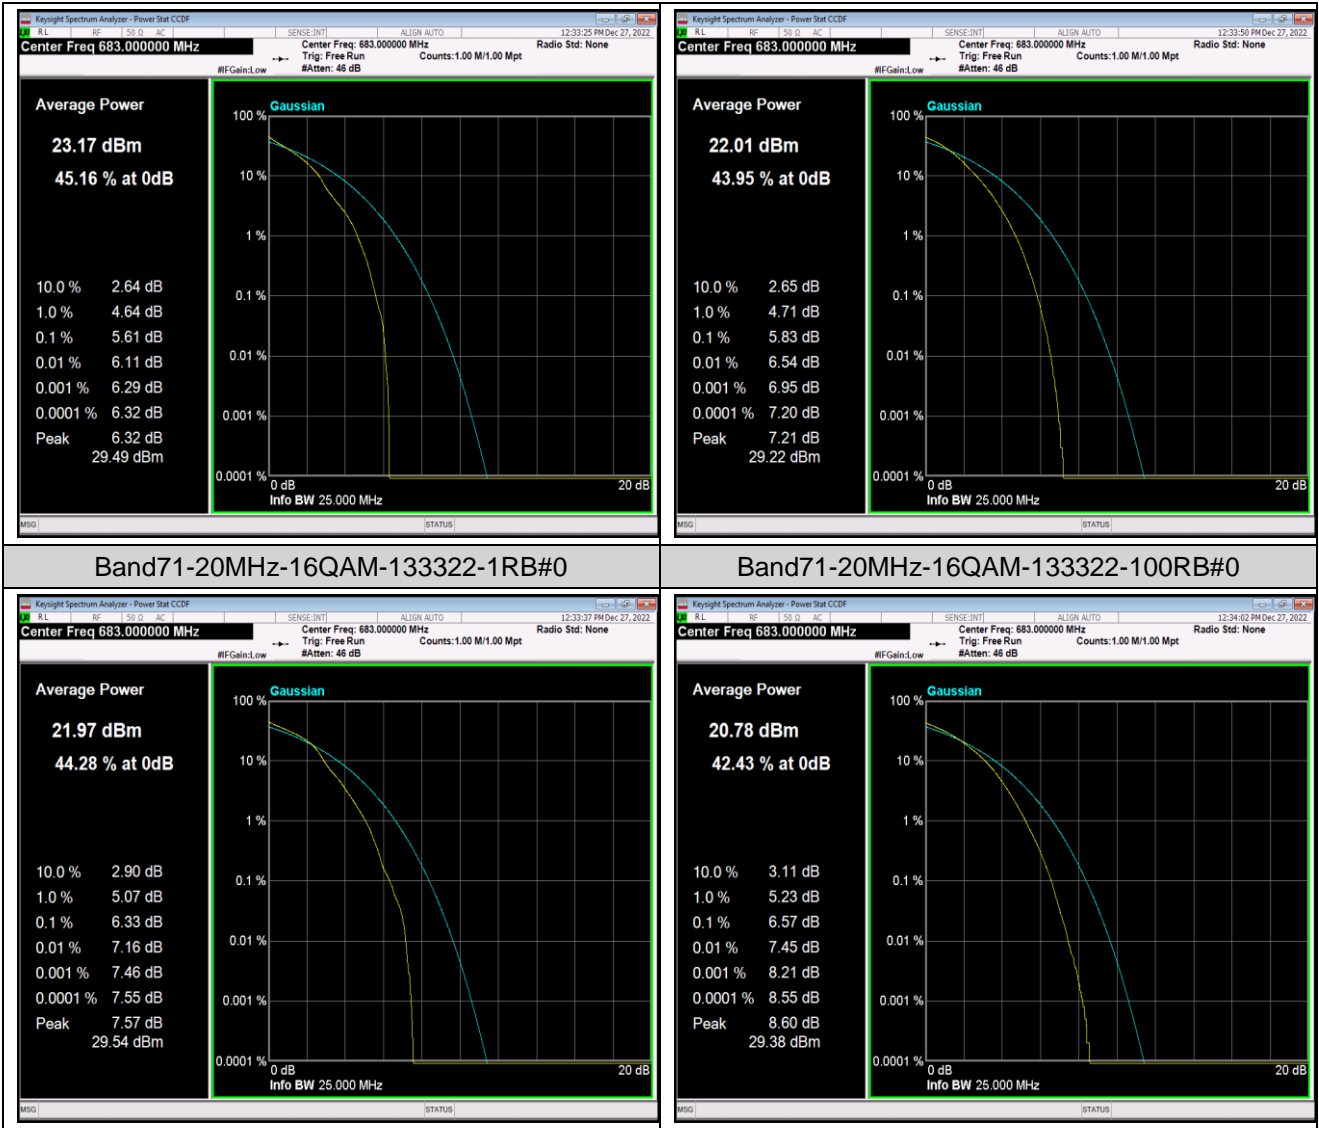

## Appendix C: 26dB Bandwidth and Occupied Bandwidth