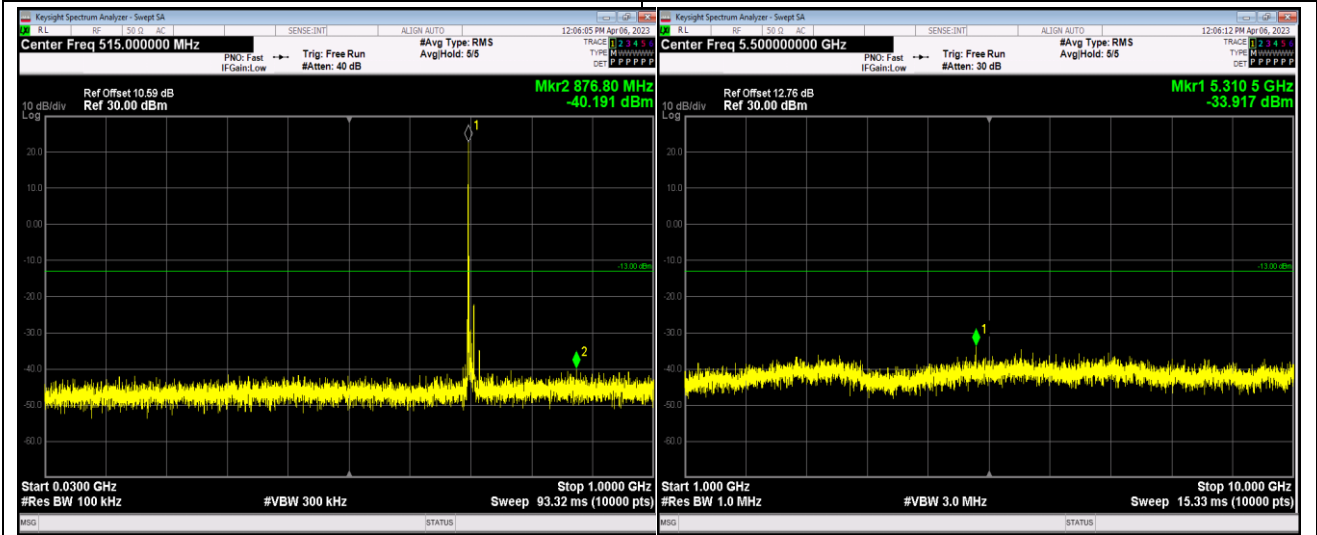

Band17-10MHz-QPSK-23780-1RB#0-Range1:30~1000MHz

Band17-10MHz-QPSK-23790-1RB#0-Range2:1000~10000MHz

Band17-10MHz-QPSK-23780-1RB#0-Range2:1000~10000MHz

Band17-10MHz-QPSK-23790-1RB#0-Range1:30~1000MHz