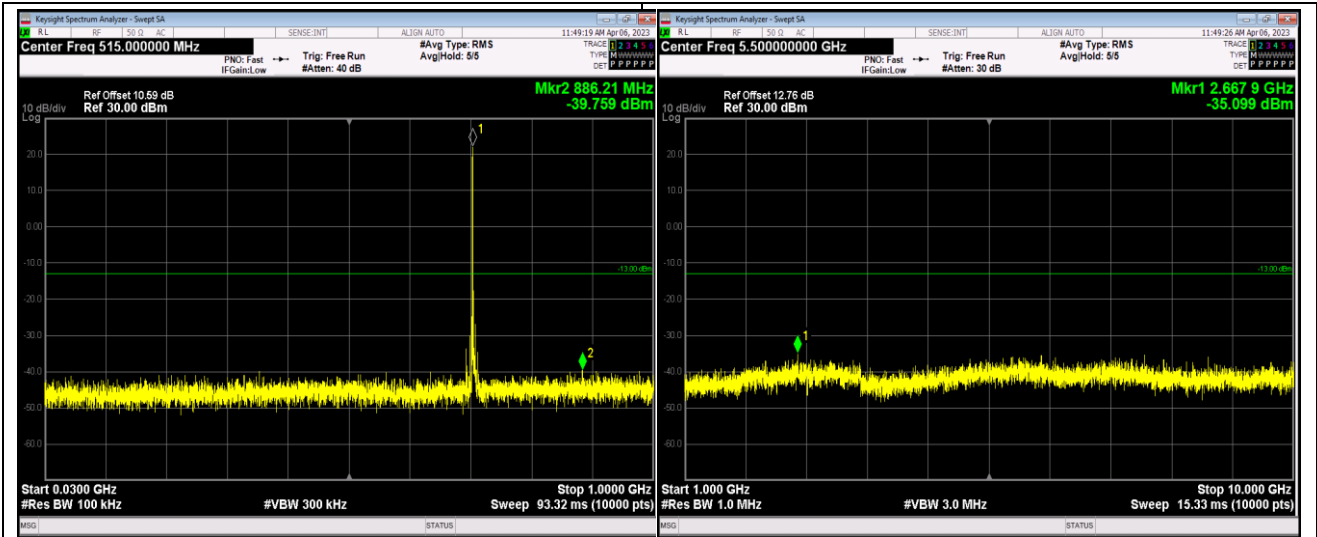

Band17-5MHz-16QAM-23790-1RB#0-Range1:30~1000MHz

Band17-5MHz-16QAM-23790-1RB#0-Range2:1000~10000MHz

Band17-5MHz-16QAM-23825-1RB#0-Range1:30~1000MHz

Band17-5MHz-16QAM-23825-1RB#0-Range2:1000~10000MHz

Band17-10MHz-QPSK-23780-1RB#0-Range1:30~1000MHz