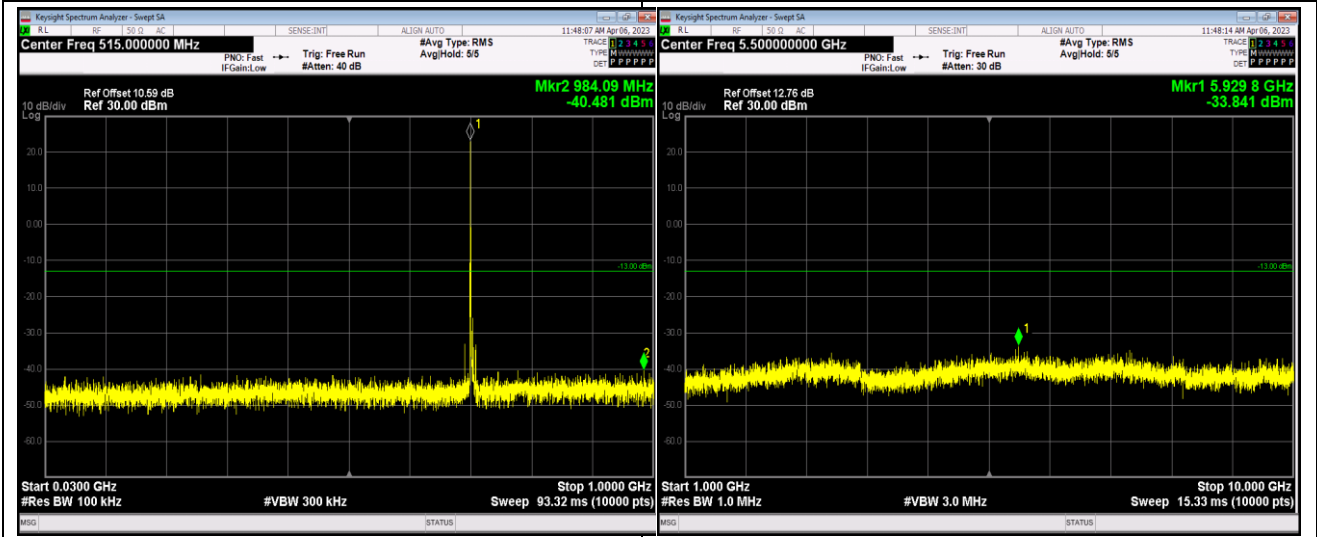

Band17-5MHz-16QAM-23790-1RB#0-Range1:30~1000MHz

Band17-5MHz-16QAM-23825-1RB#0-Range2:1000~10000MHz

Band17-5MHz-16QAM-23790-1RB#0-Range2:1000~10000MHz

Band17-5MHz-16QAM-23825-1RB#0-Range1:30~1000MHz