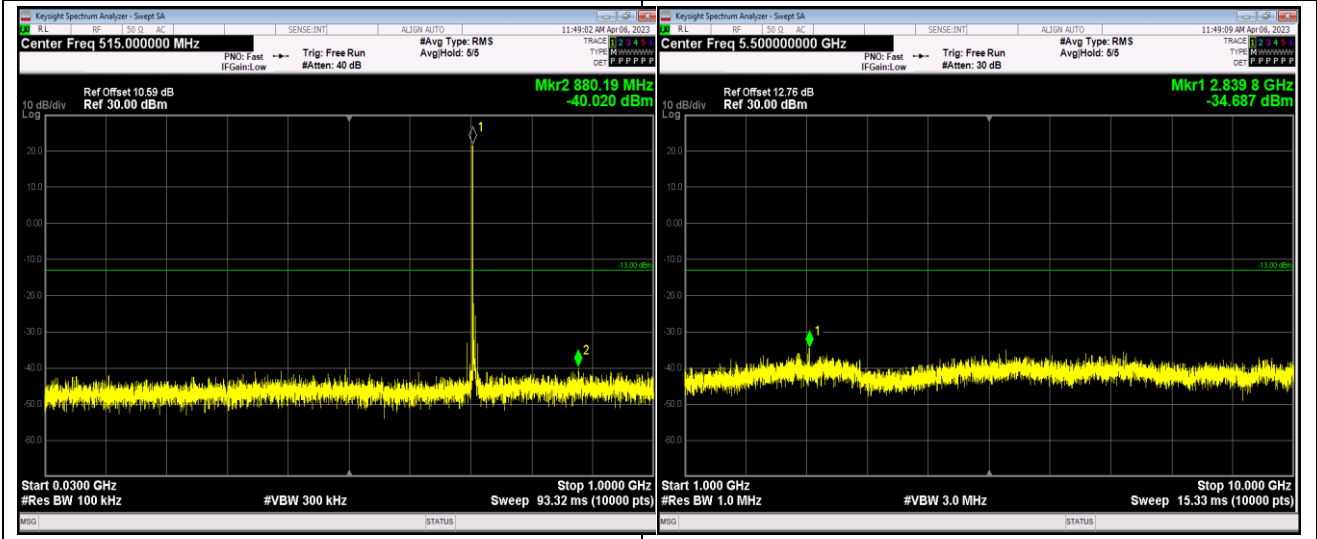

Band17-5MHz-16QAM-23825-1RB#0-Range1:30~1000MHz

Band17-5MHz-16QAM-23825-1RB#0-Range2:1000~10000MHz