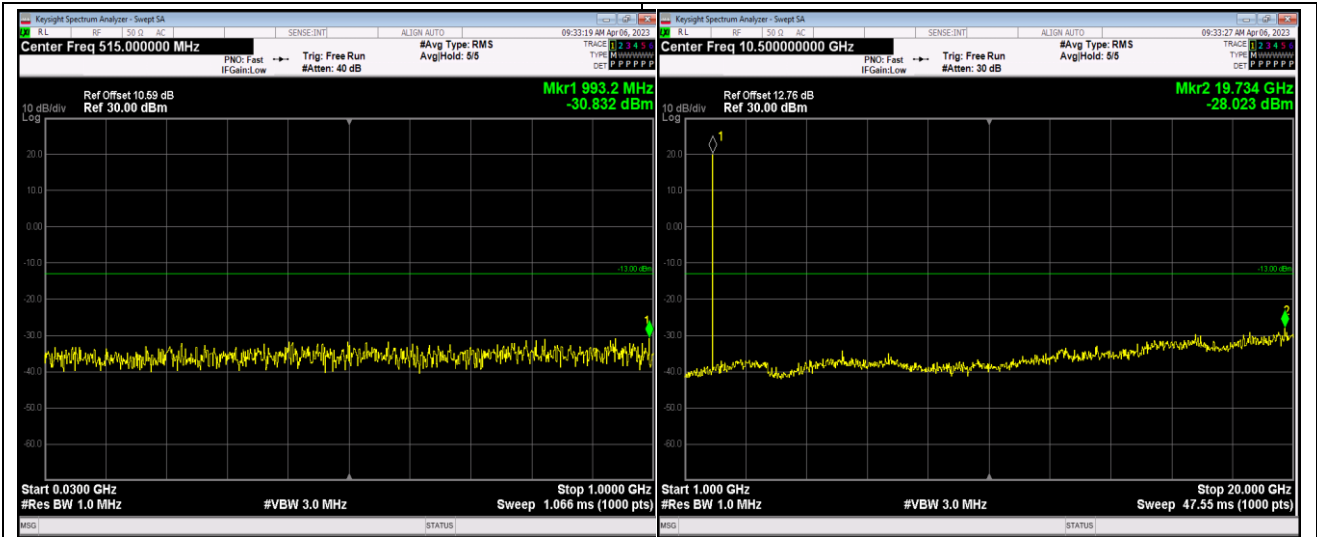

Band2-1.4MHz-64QAM-19193-1RB#0-Range2:1000~20000MHz

Band2-1.4MHz-64QAM-19193-1RB#0-Range1:30~1000MHz