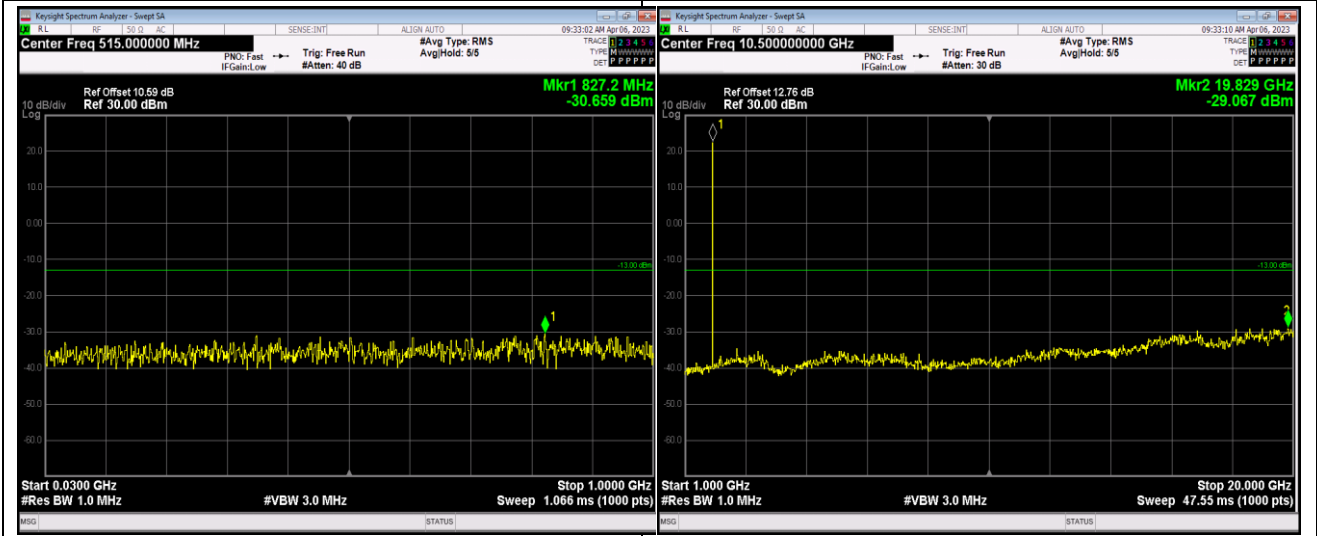

Band2-1.4MHz-16QAM-18900-1RB#0-Range1:30~1000MHz

Band2-1.4MHz-16QAM-18900-1RB#0-Range2:1000~20000MHz