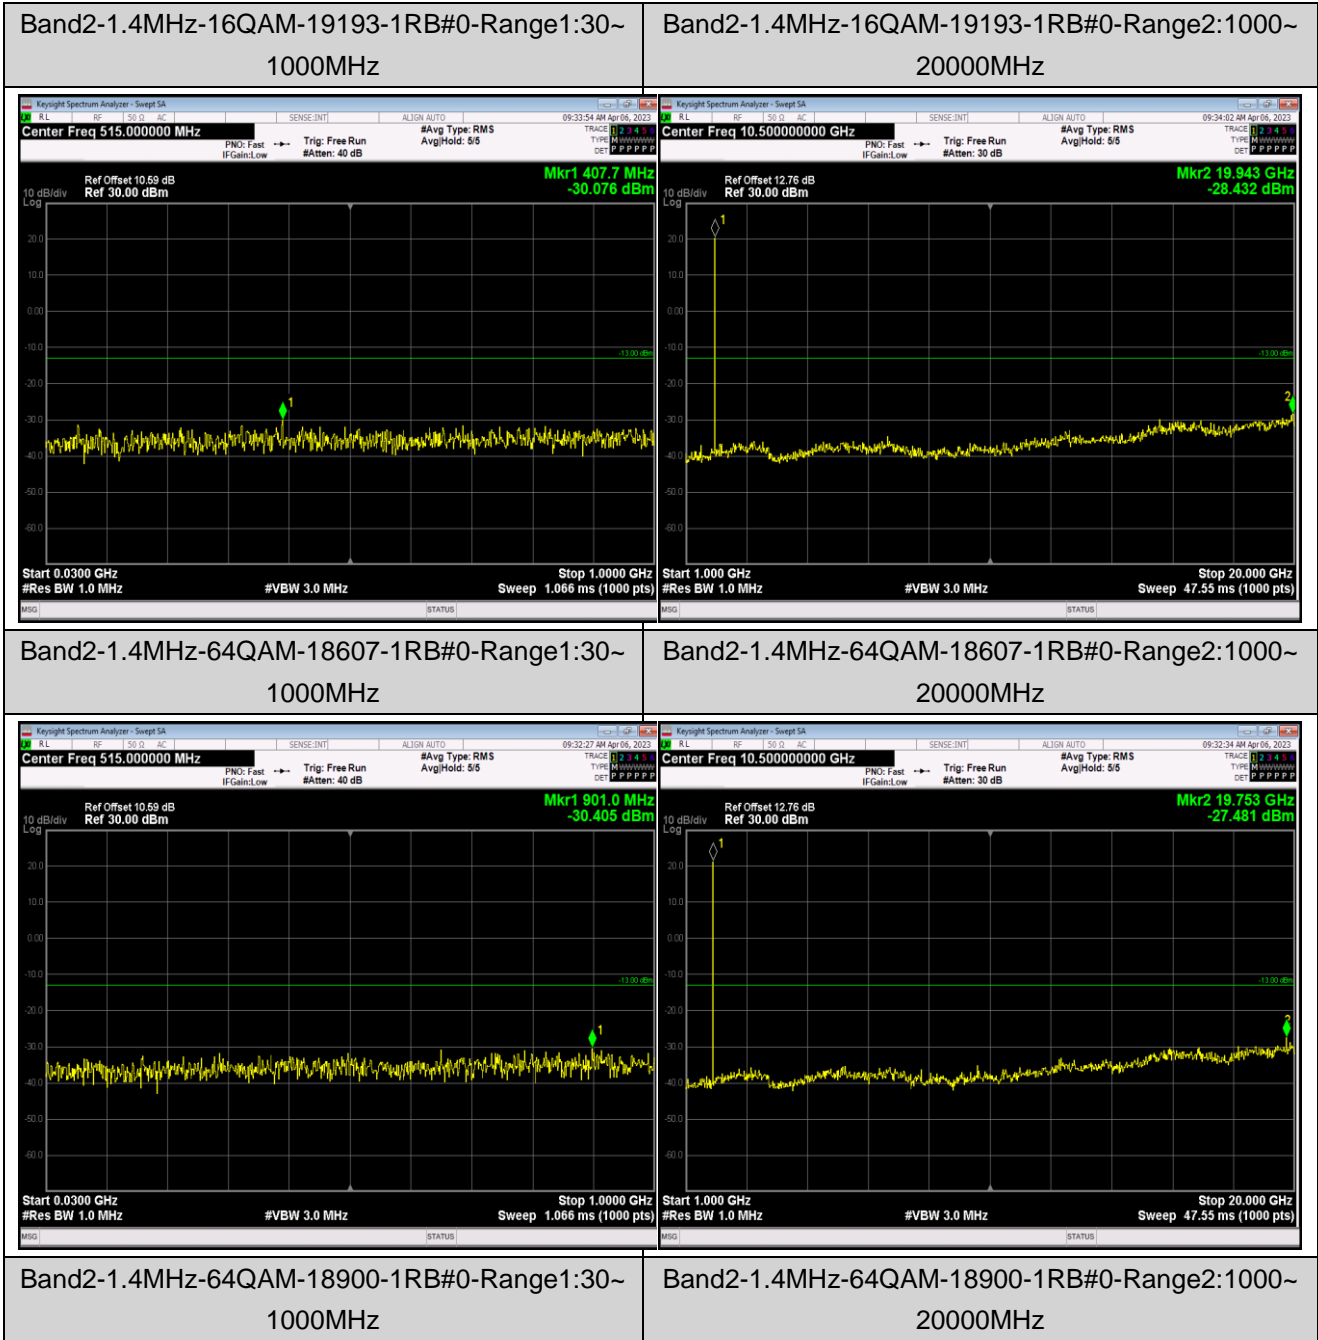

Remark: All bandwidth and all modulation had been tested, but only the worst case data displayed in this report.

Test Graphs

Band2-1.4MHz-16QAM-18607-1RB#0-Range1:30~1000MHz

Band2-1.4MHz-16QAM-18607-1RB#0-Range2:1000~20000MHz

Band2-1.4MHz-16QAM-18900-1RB#0-Range1:30~1000MHz

Band2-1.4MHz-16QAM-18900-1RB#0-Range2:1000~20000MHz

Band2-1.4MHz-64QAM-19193-1RB#0-Range1:30~1000MHz

Band2-1.4MHz-64QAM-19193-1RB#0-Range2:1000~20000MHz

Band2-20MHz-QPSK-18700-1RB#0-Range1:30~1000MHz