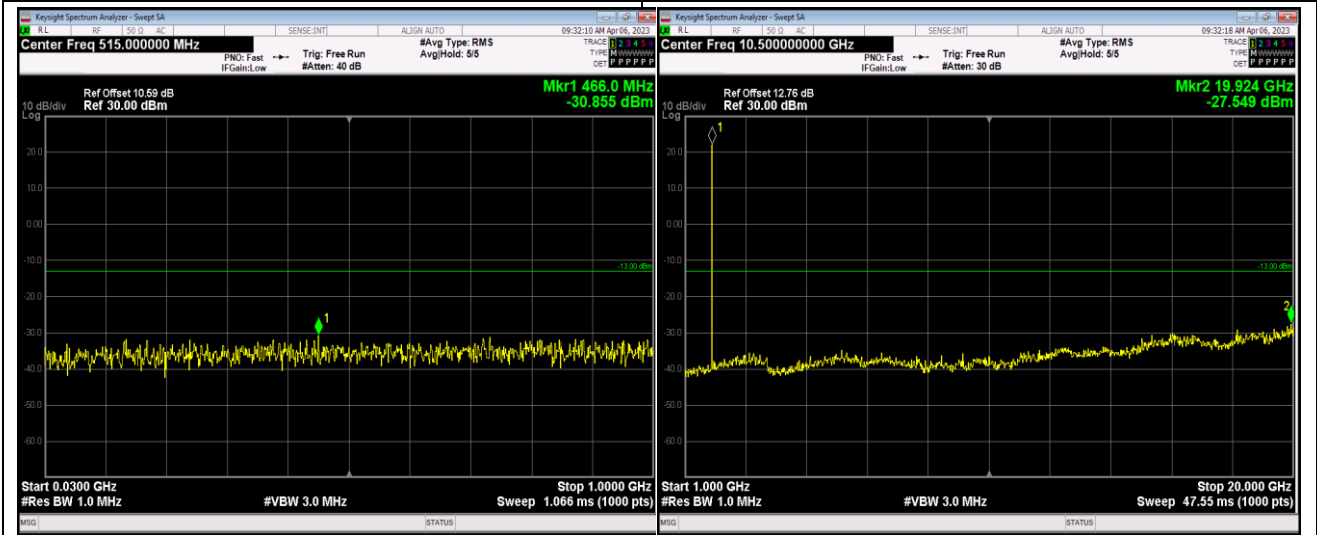

Remark: All bandwidth and all modulation had been tested, but only the worst case data displayed in this report.

Test Graphs

Band2-1.4MHz-16QAM-18607-1RB#0-Range1:30~1000MHz

Band2-1.4MHz-16QAM-18607-1RB#0-Range2:1000~20000MHz