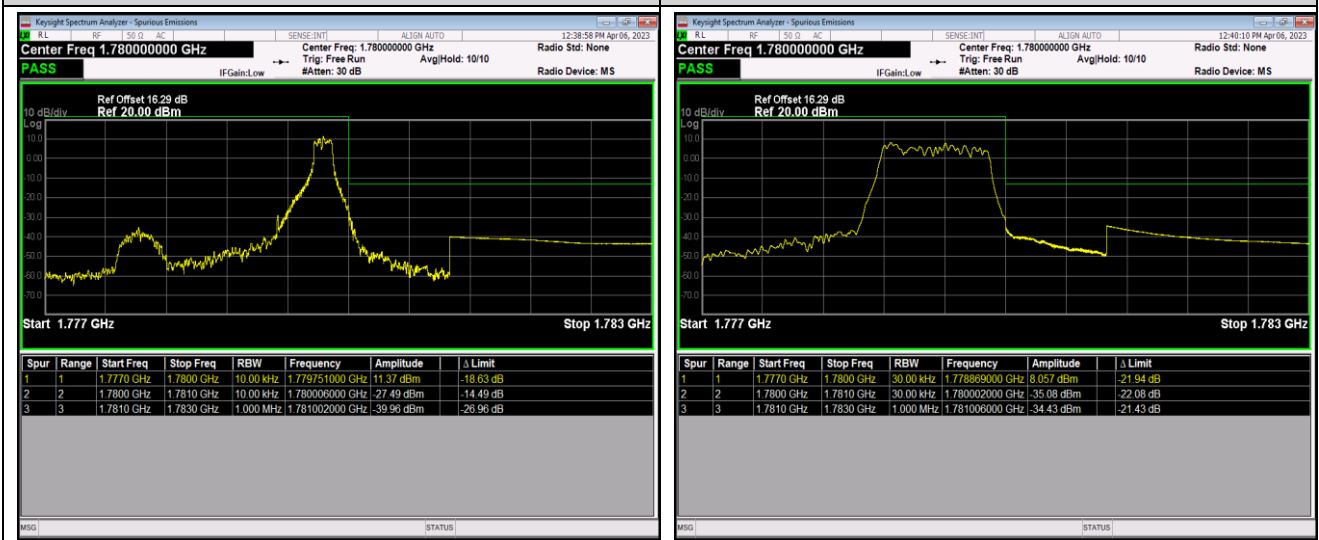

Band66-1.4MHz-16QAM-132665-1RB#5

Band66-1.4MHz-16QAM-132665-6RB#0

Band66-1.4MHz-64QAM-131979-1RB#0

Band66-1.4MHz-64QAM-131979-1RB#5