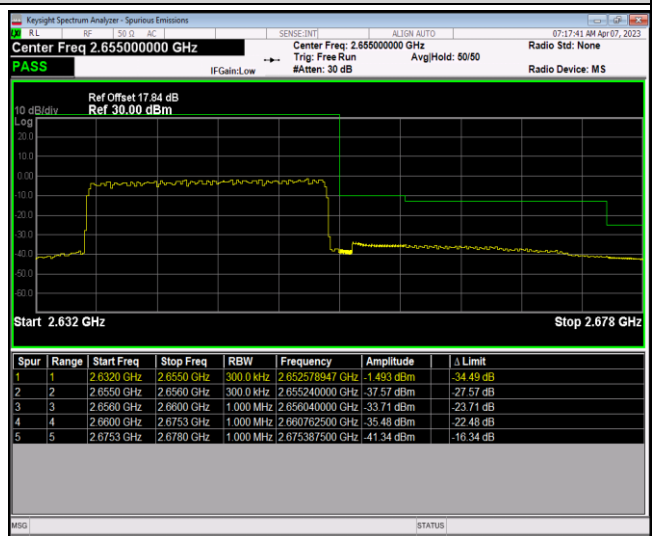

Band41-20MHz-16QAM-41140-100RB#0

Band41-20MHz-64QAM-40140-1RB#99