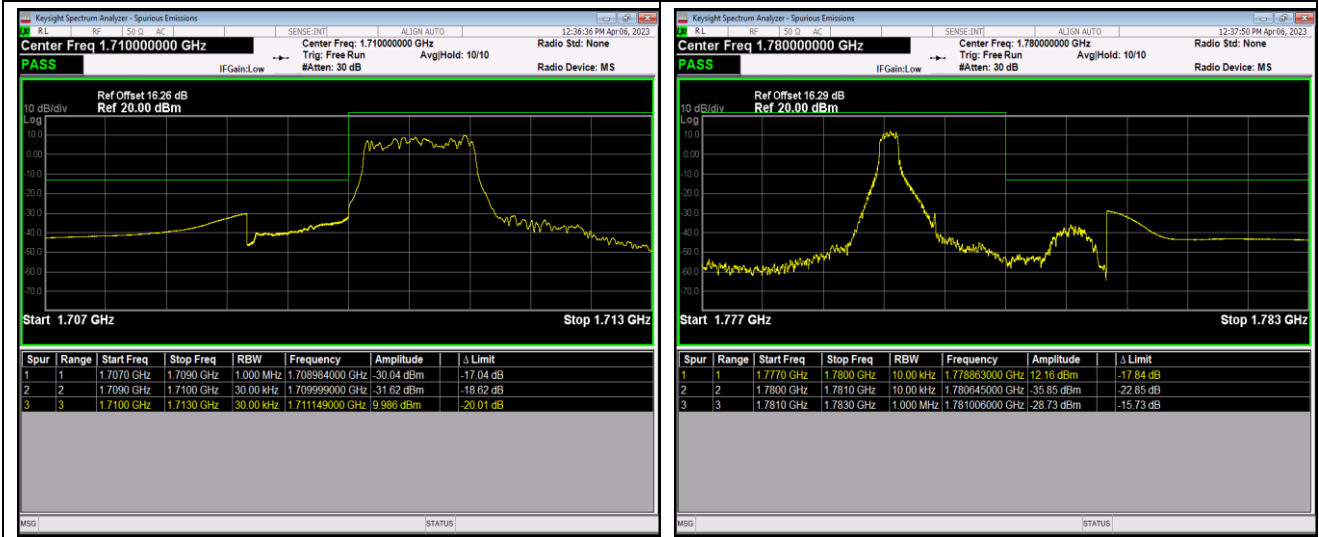

Band66-1.4MHz-QPSK-131979-6RB#0

Band66-1.4MHz-QPSK-132665-1RB#0

Band66-1.4MHz-QPSK-132665-1RB#5

Band66-1.4MHz-QPSK-132665-6RB#0