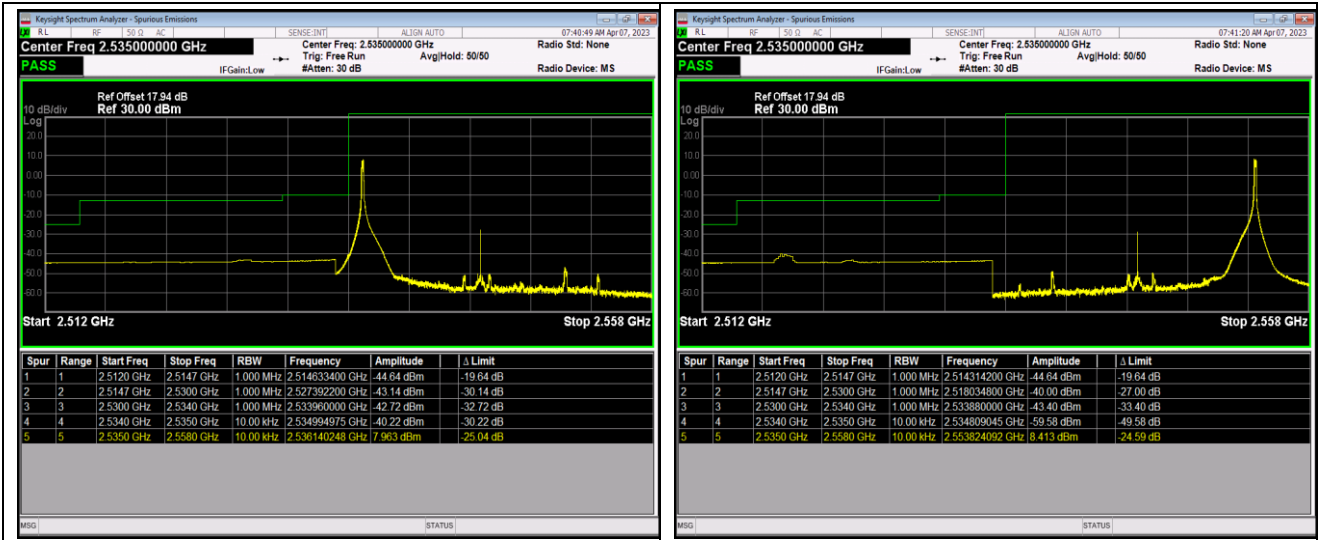

Band41-20MHz-64QAM-40140-1RB#0

Band41-20MHz-64QAM-40140-1RB#99

Band41-20MHz-64QAM-40140-100RB#0

Band41-20MHz-64QAM-41140-1RB#0