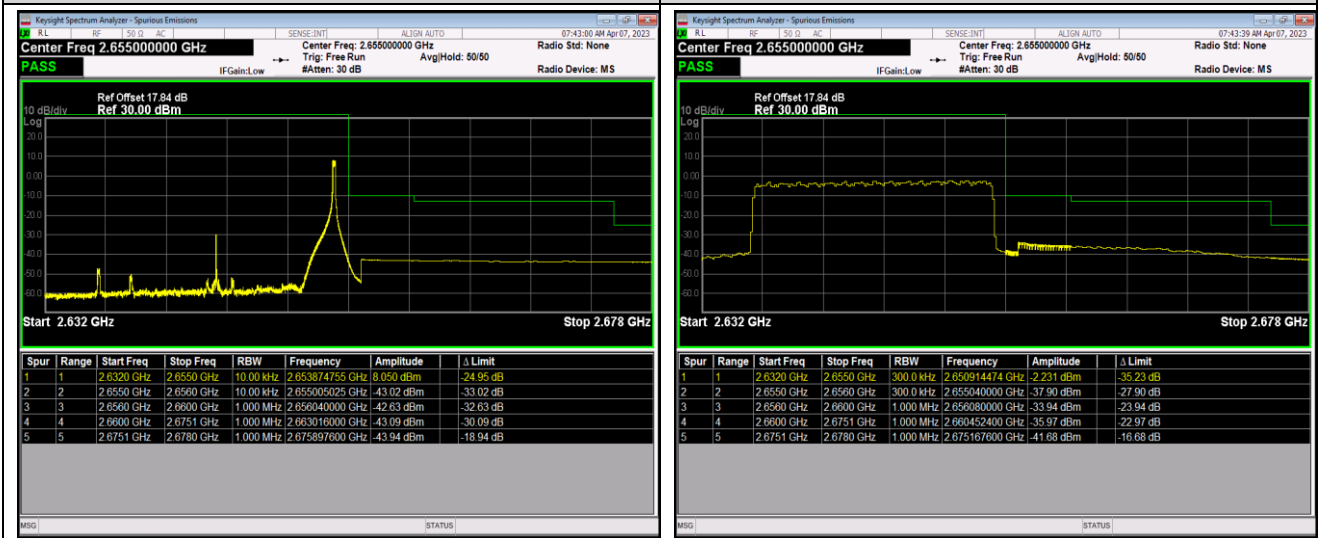

Band41-20MHz-64QAM-40140-1RB#0

Band41-20MHz-64QAM-40140-1RB#99

Band41-20MHz-64QAM-40140-100RB#0

Band41-20MHz-64QAM-41140-1RB#0

Band41-20MHz-64QAM-41140-1RB#99

Band41-20MHz-64QAM-41140-100RB#0

Band66-1.4MHz-QPSK-131979-1RB#0