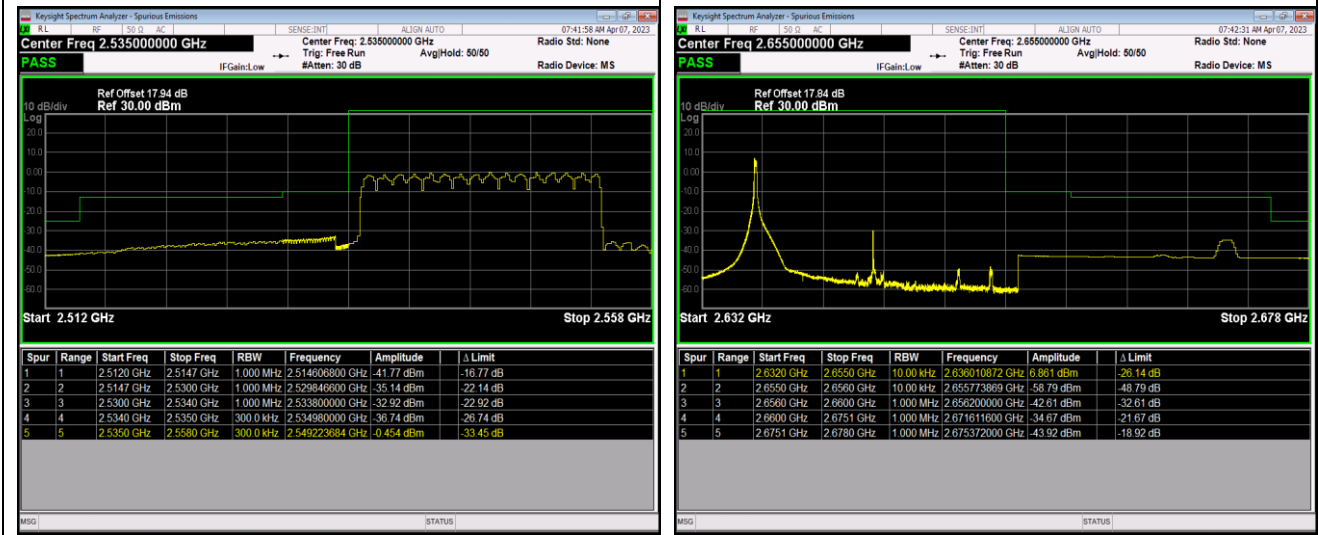

Band41-20MHz-64QAM-40140-1RB#0

Band41-20MHz-64QAM-40140-1RB#99

Band41-20MHz-64QAM-40140-100RB#0

Band41-20MHz-64QAM-41140-1RB#0

Band41-20MHz-64QAM-41140-1RB#99

Band41-20MHz-64QAM-41140-100RB#0

Band66-1.4MHz-QPSK-131979-1RB#0