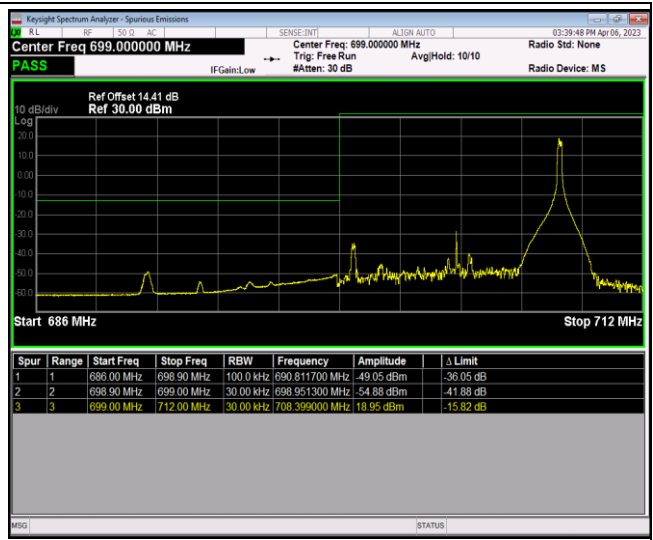

Band12-1.4MHz-64QAM-23173-1RB#5

Band12-1.4MHz-64QAM-23173-6RB#0

Band12-10MHz-QPSK-23060-1RB#0

Band12-10MHz-QPSK-23060-1RB#49

Band12-10MHz-QPSK-23060-50RB#0

Band12-10MHz-QPSK-23130-1RB#0

Band12-10MHz-QPSK-23130-1RB#49