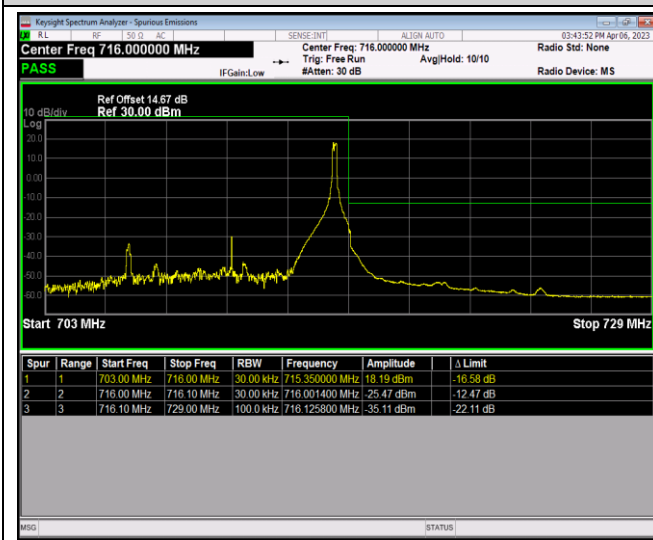

Band12-10MHz-QPSK-23130-1RB#49

Band12-10MHz-16QAM-23060-1RB#0