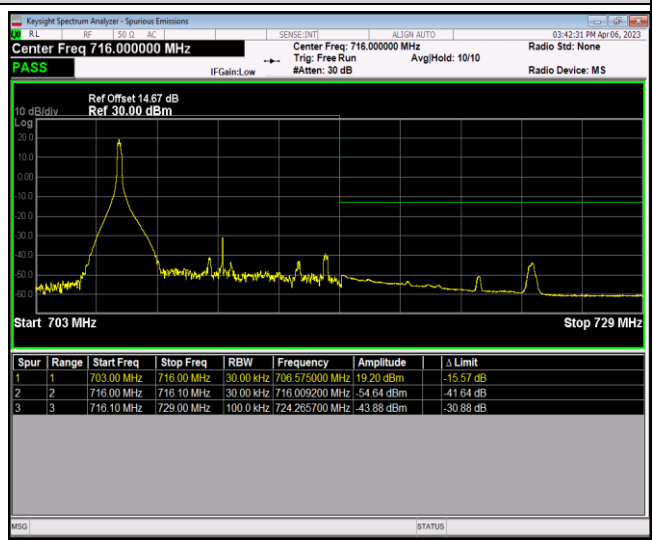

Band12-1.4MHz-64QAM-23173-1RB#5

Band12-1.4MHz-64QAM-23173-6RB#0

Band12-10MHz-QPSK-23060-1RB#0

Band12-10MHz-QPSK-23060-1RB#49

Band12-10MHz-QPSK-23060-50RB#0

Band12-10MHz-QPSK-23130-1RB#0

Band12-10MHz-QPSK-23130-1RB#49