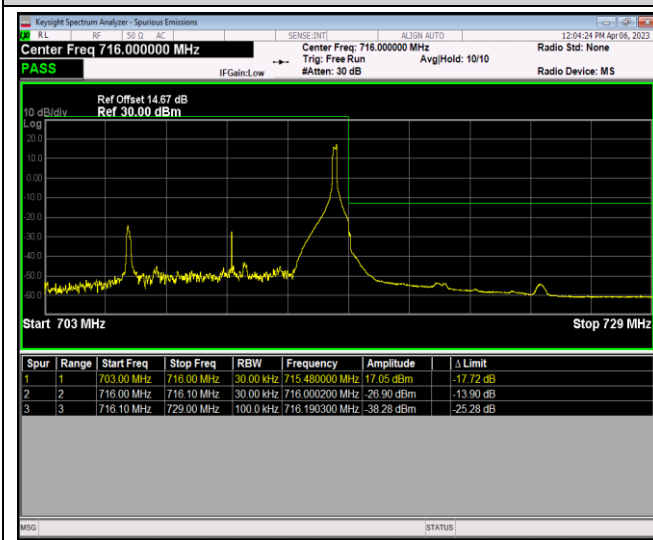

Band17-10MHz-16QAM-23800-50RB#0

Band17-10MHz-64QAM-23780-1RB#0

Band17-10MHz-64QAM-23780-1RB#49

Band17-10MHz-64QAM-23780-50RB#0

Band17-10MHz-64QAM-23800-1RB#0

Band17-10MHz-64QAM-23800-1RB#49

Band17-10MHz-64QAM-23800-50RB#0