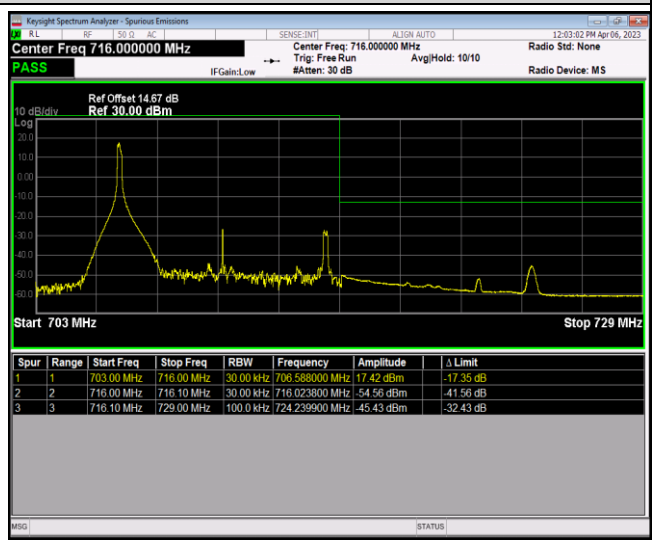

Band17-10MHz-16QAM-23800-50RB#0

Band17-10MHz-64QAM-23780-1RB#0

Band17-10MHz-64QAM-23780-1RB#49

Band17-10MHz-64QAM-23780-50RB#0

Band17-10MHz-64QAM-23800-1RB#0

Band17-10MHz-64QAM-23800-1RB#49

Band17-10MHz-64QAM-23800-50RB#0