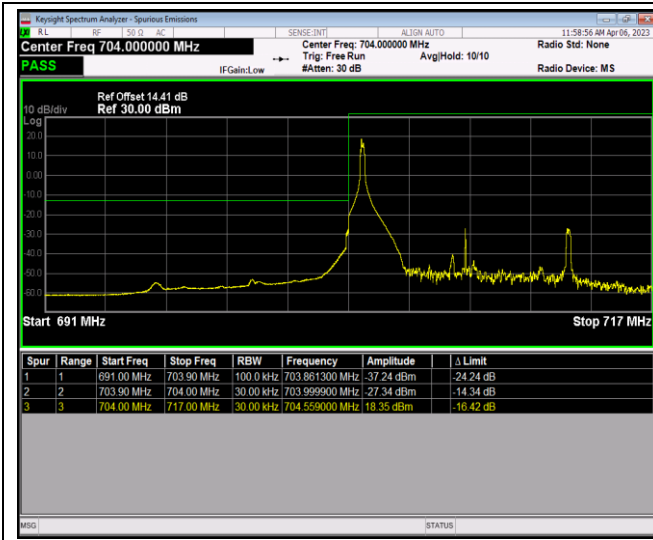

Band17-10MHz-64QAM-23780-1RB#0

Band17-10MHz-64QAM-23780-50RB#0