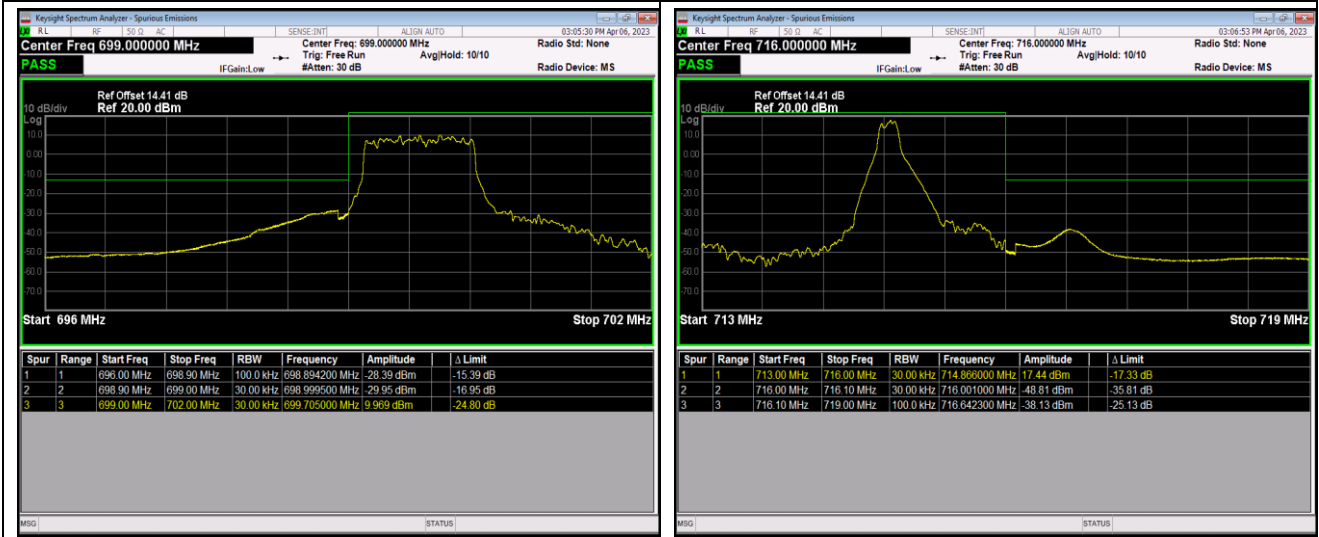

Band12-1.4MHz-16QAM-23017-6RB#0

Band12-1.4MHz-16QAM-23173-1RB#0

Band12-1.4MHz-16QAM-23173-1RB#5

Band12-1.4MHz-16QAM-23173-6RB#0