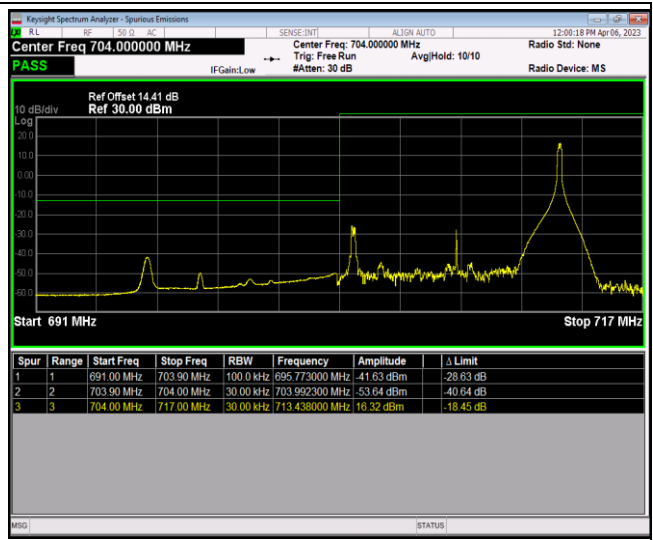

Band17-10MHz-16QAM-23800-50RB#0

Band17-10MHz-64QAM-23780-1RB#0

Band17-10MHz-64QAM-23780-1RB#49

Band17-10MHz-64QAM-23780-50RB#0

Band17-10MHz-64QAM-23800-1RB#0

Band17-10MHz-64QAM-23800-1RB#49

Band17-10MHz-64QAM-23800-50RB#0