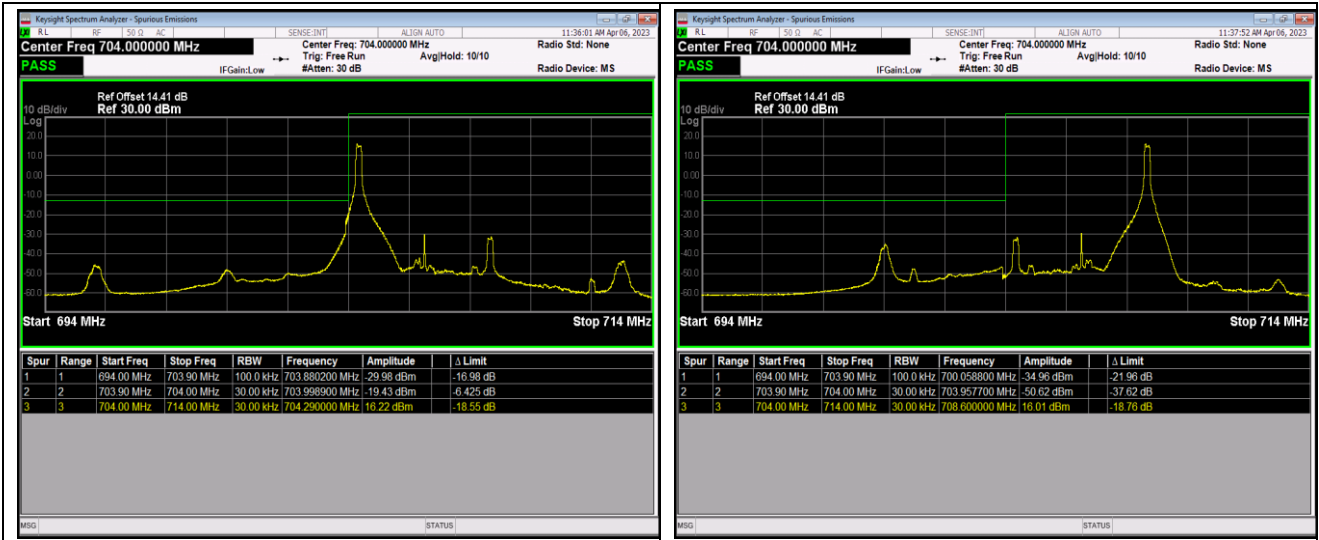

Band17-5MHz-QPSK-23755-1RB#0

Band17-5MHz-QPSK-23755-1RB#24

Band17-5MHz-QPSK-23755-25RB#0

Band17-5MHz-QPSK-23825-1RB#0