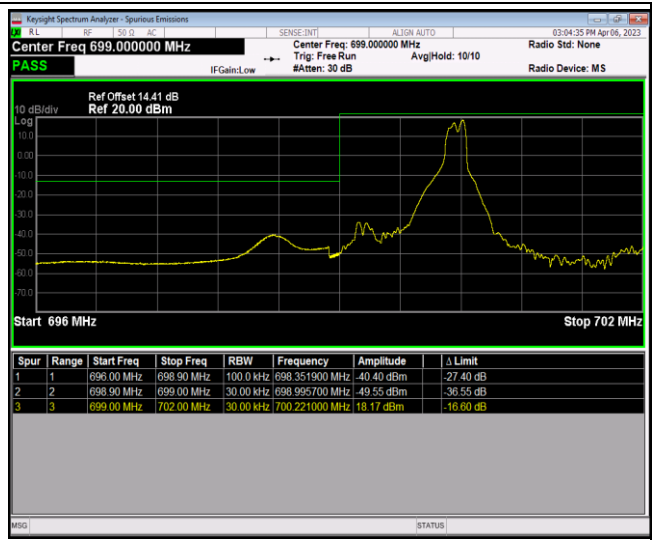

Band12-1.4MHz-16QAM-23173-1RB#0

Band12-1.4MHz-16QAM-23173-1RB#5

Band12-1.4MHz-16QAM-23173-6RB#0

Band12-1.4MHz-64QAM-23017-1RB#0

Band12-1.4MHz-64QAM-23017-1RB#5

Band12-1.4MHz-64QAM-23017-6RB#0

Band12-1.4MHz-64QAM-23173-1RB#0