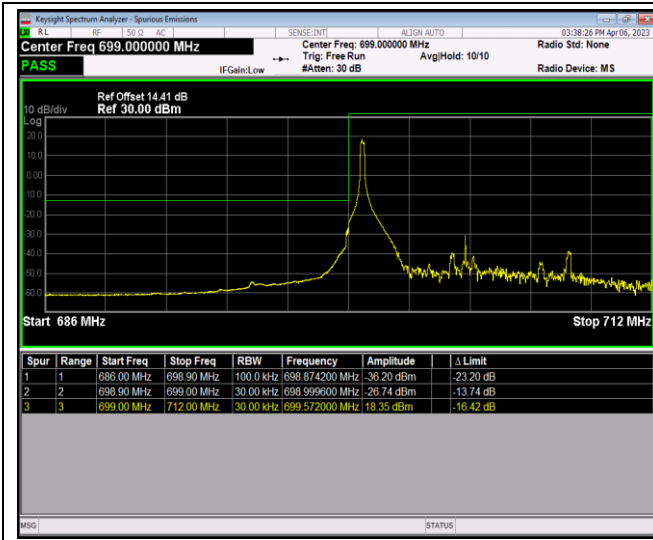

Band12-1.4MHz-64QAM-23173-1RB#5

Band12-1.4MHz-64QAM-23173-6RB#0

Band12-10MHz-QPSK-23060-1RB#0

Band12-10MHz-QPSK-23060-1RB#49

Band12-10MHz-QPSK-23060-50RB#0

Band12-10MHz-QPSK-23130-1RB#0

Band12-10MHz-QPSK-23130-1RB#49