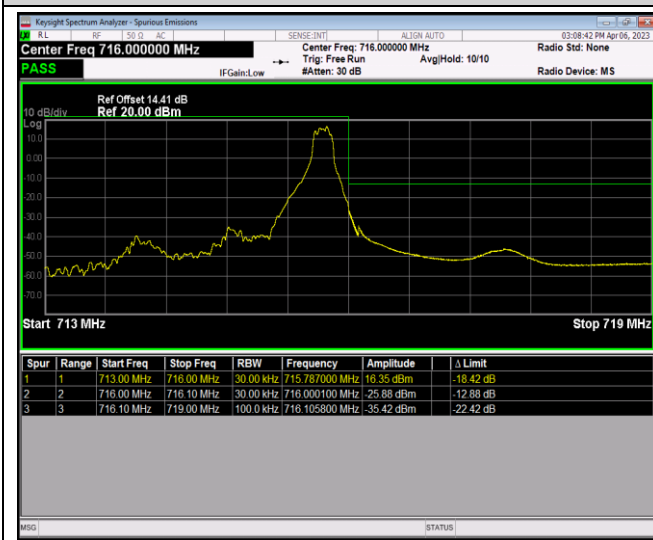

Band12-1.4MHz-64QAM-23173-1RB#5

Band12-10MHz-QPSK-23060-1RB#0