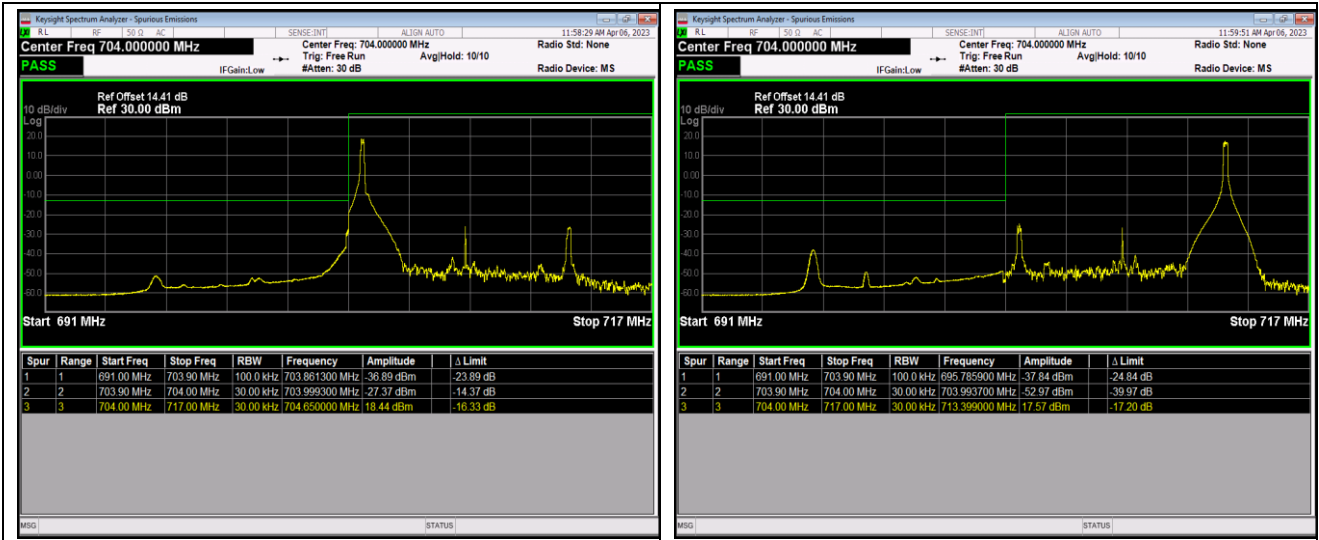

Band17-10MHz-QPSK-23800-1RB#49

Band17-10MHz-QPSK-23800-50RB#0

Band17-10MHz-16QAM-23780-1RB#0

Band17-10MHz-16QAM-23780-1RB#49

Band17-10MHz-16QAM-23780-50RB#0

Band17-10MHz-16QAM-23800-1RB#0

Band17-10MHz-16QAM-23800-1RB#49