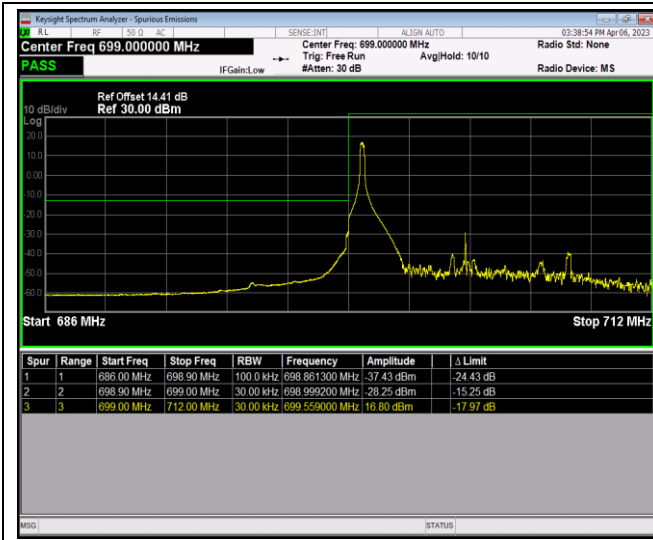

Band12-10MHz-16QAM-23060-1RB#0

Band12-10MHz-16QAM-23060-50RB#0