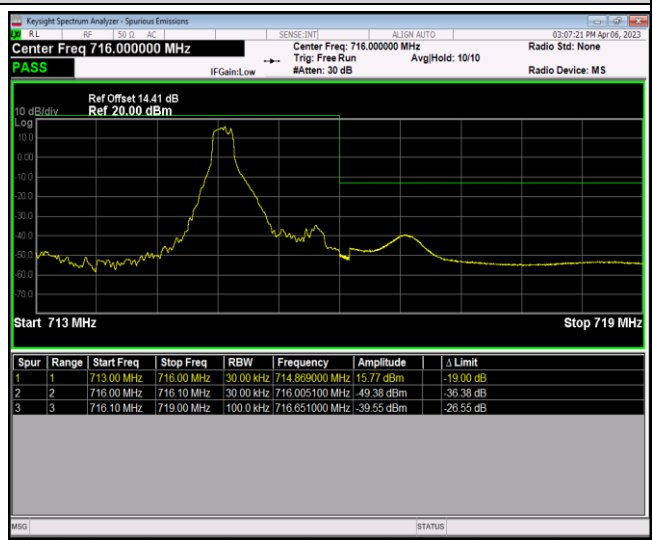

Band12-1.4MHz-64QAM-23173-1RB#0

Band12-1.4MHz-64QAM-23173-6RB#0