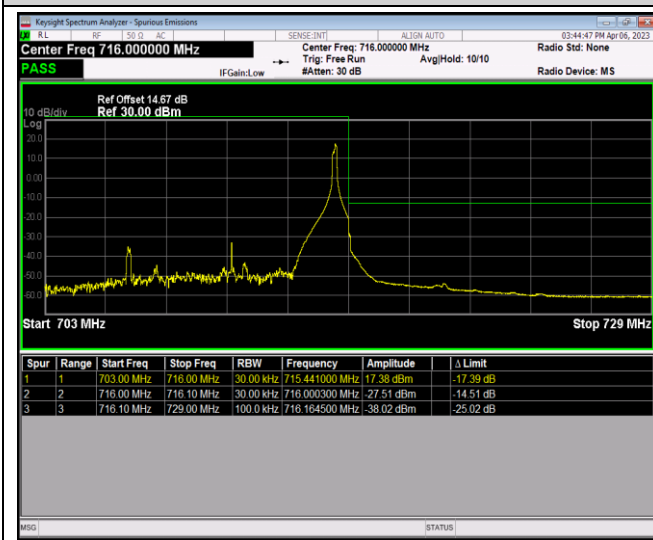

Band12-10MHz-64QAM-23060-1RB#0

Band12-10MHz-64QAM-23060-1RB#49

Band12-10MHz-64QAM-23060-50RB#0

Band12-10MHz-64QAM-23130-1RB#0

Band12-10MHz-64QAM-23130-1RB#49

Band12-10MHz-64QAM-23130-50RB#0

Band17-5MHz-QPSK-23755-1RB#0