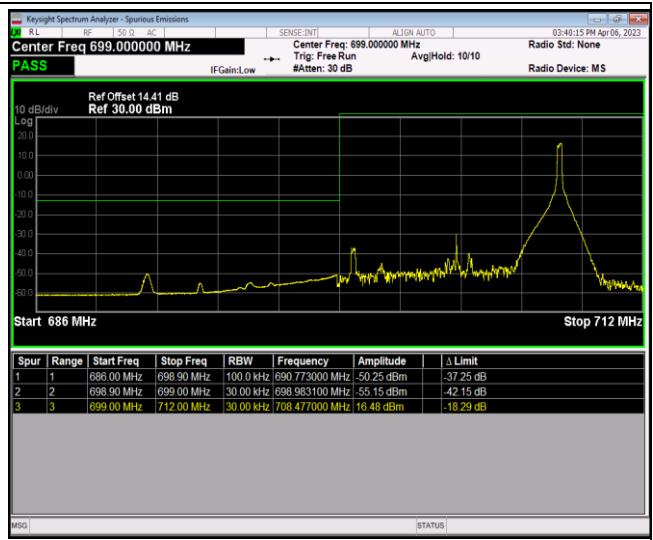

Band12-10MHz-QPSK-23130-50RB#0

Band12-10MHz-16QAM-23060-1RB#0

Band12-10MHz-16QAM-23060-1RB#49

Band12-10MHz-16QAM-23060-50RB#0

Band12-10MHz-16QAM-23130-1RB#0

Band12-10MHz-16QAM-23130-1RB#49

Band12-10MHz-16QAM-23130-50RB#0