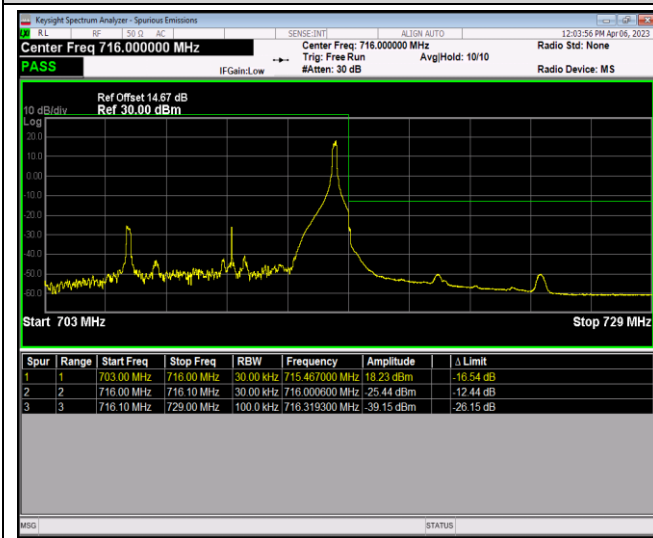

Band17-10MHz-16QAM-23800-1RB#49

Band17-10MHz-64QAM-23780-1RB#0