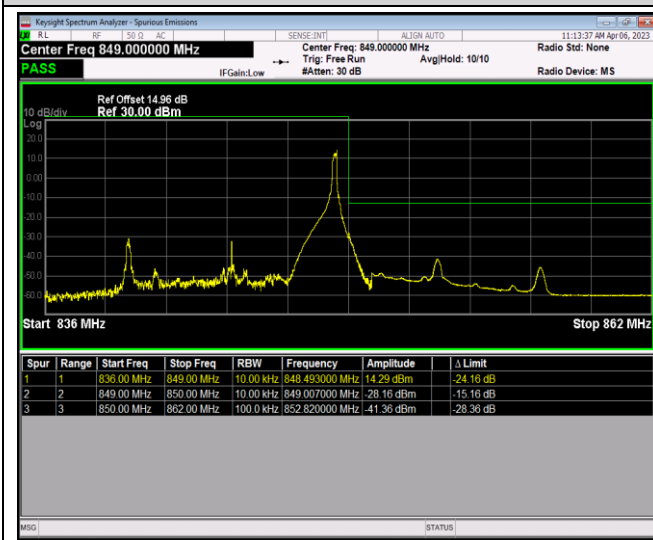

Band5-10MHz-QPSK-20600-1RB#49

Band5-10MHz-16QAM-20450-1RB#0