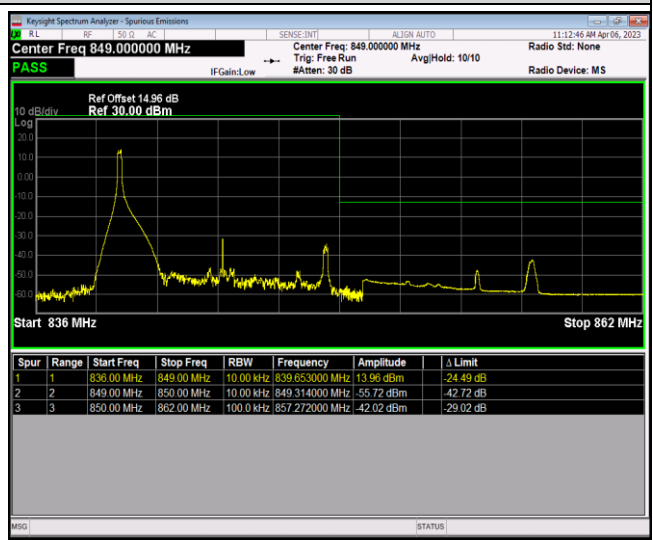

Band5-1.4MHz-64QAM-20643-1RB#5

Band5-1.4MHz-64QAM-20643-6RB#0

Band5-10MHz-QPSK-20450-1RB#0

Band5-10MHz-QPSK-20450-1RB#49

Band5-10MHz-QPSK-20450-50RB#0

Band5-10MHz-QPSK-20600-1RB#0

Band5-10MHz-QPSK-20600-1RB#49