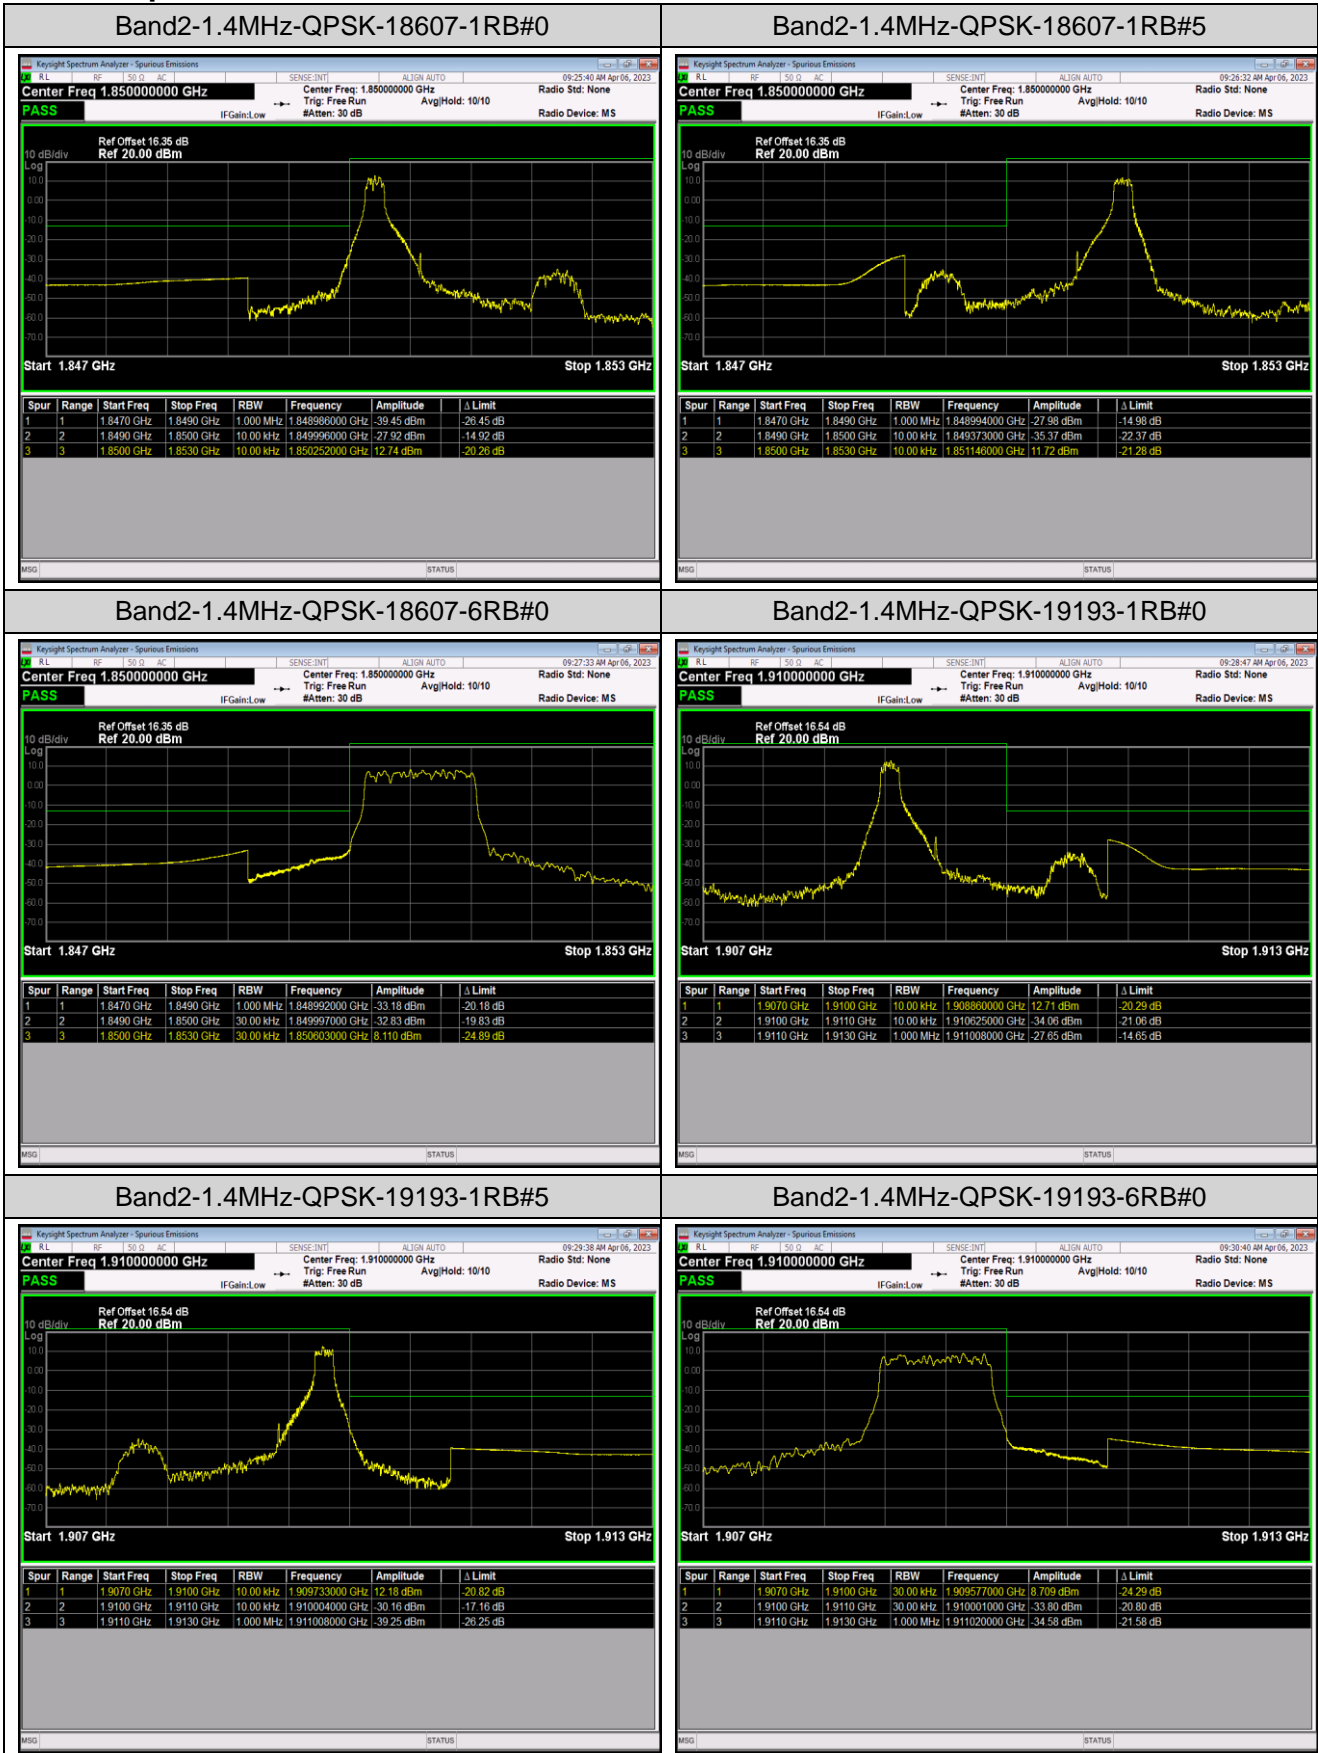

Test Graphs