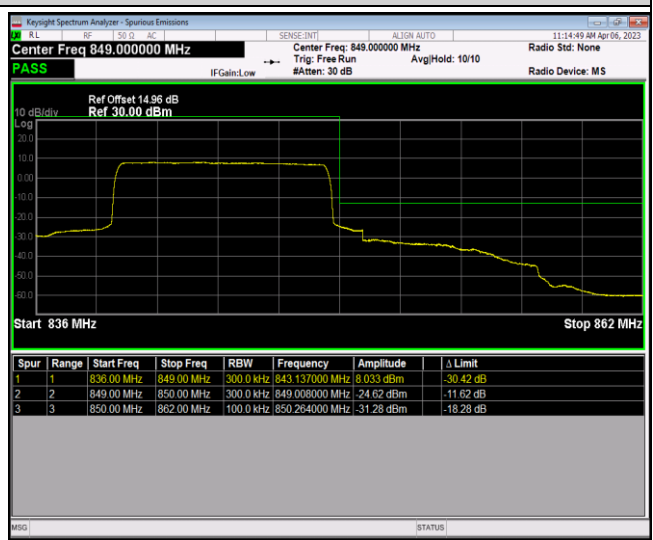

Band5-10MHz-QPSK-20600-50RB#0

Band5-10MHz-16QAM-20450-1RB#49