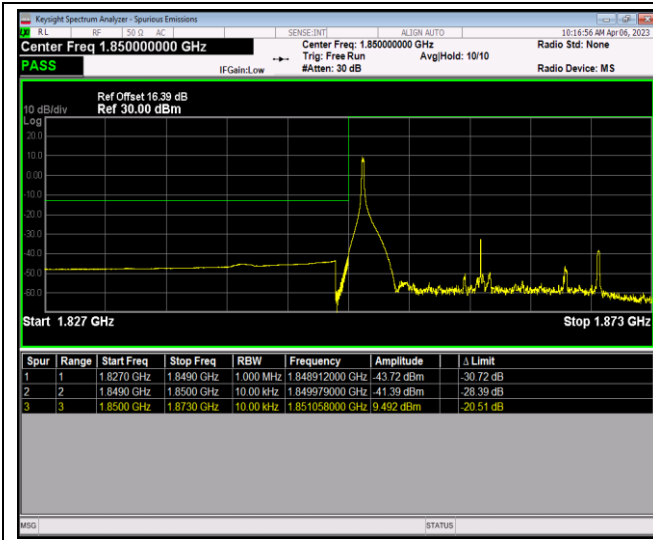

Band2-20MHz-QPSK-18700-1RB#0

Band2-20MHz-QPSK-18700-100RB#0