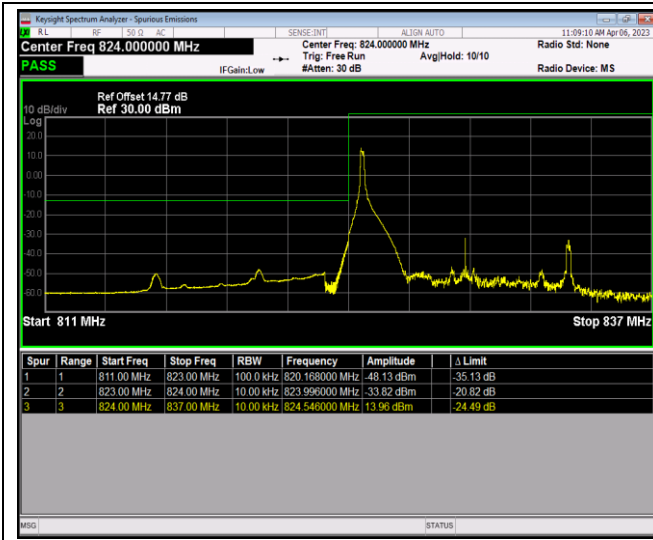

Band5-1.4MHz-64QAM-20643-1RB#5

Band5-1.4MHz-64QAM-20643-6RB#0

Band5-10MHz-QPSK-20450-1RB#0

Band5-10MHz-QPSK-20450-1RB#49

Band5-10MHz-QPSK-20450-50RB#0

Band5-10MHz-QPSK-20600-1RB#0

Band5-10MHz-QPSK-20600-1RB#49