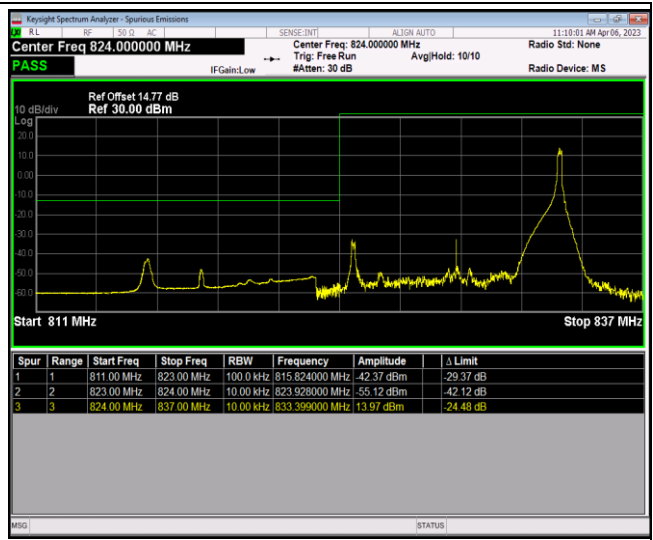

Band5-1.4MHz-64QAM-20643-1RB#5

Band5-1.4MHz-64QAM-20643-6RB#0

Band5-10MHz-QPSK-20450-1RB#0

Band5-10MHz-QPSK-20450-1RB#49

Band5-10MHz-QPSK-20450-50RB#0

Band5-10MHz-QPSK-20600-1RB#0

Band5-10MHz-QPSK-20600-1RB#49