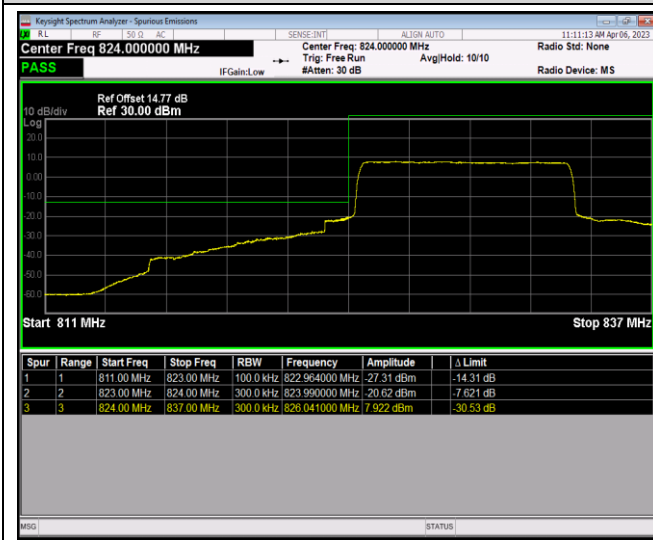

Band5-1.4MHz-64QAM-20643-1RB#5

Band5-1.4MHz-64QAM-20643-6RB#0

Band5-10MHz-QPSK-20450-1RB#0

Band5-10MHz-QPSK-20450-1RB#49

Band5-10MHz-QPSK-20450-50RB#0

Band5-10MHz-QPSK-20600-1RB#0

Band5-10MHz-QPSK-20600-1RB#49