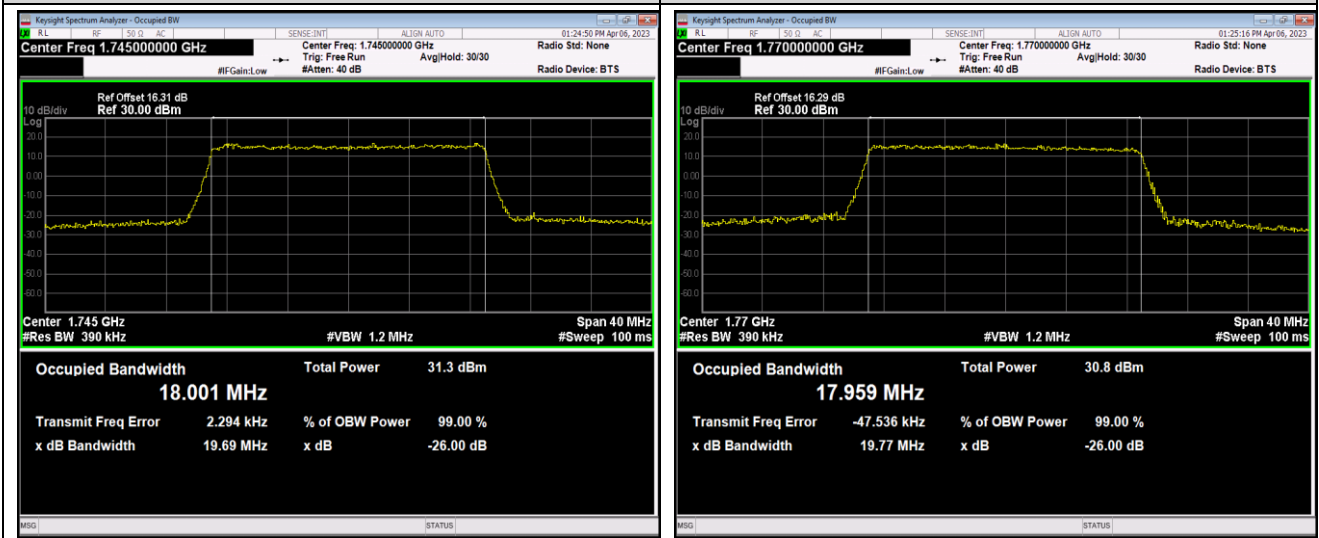

Band66-20MHz-QPSK-132322-100RB#0

Band66-20MHz-QPSK-132572-100RB#0

Band66-20MHz-16QAM-132072-100RB#0

Band66-20MHz-16QAM-132322-100RB#0