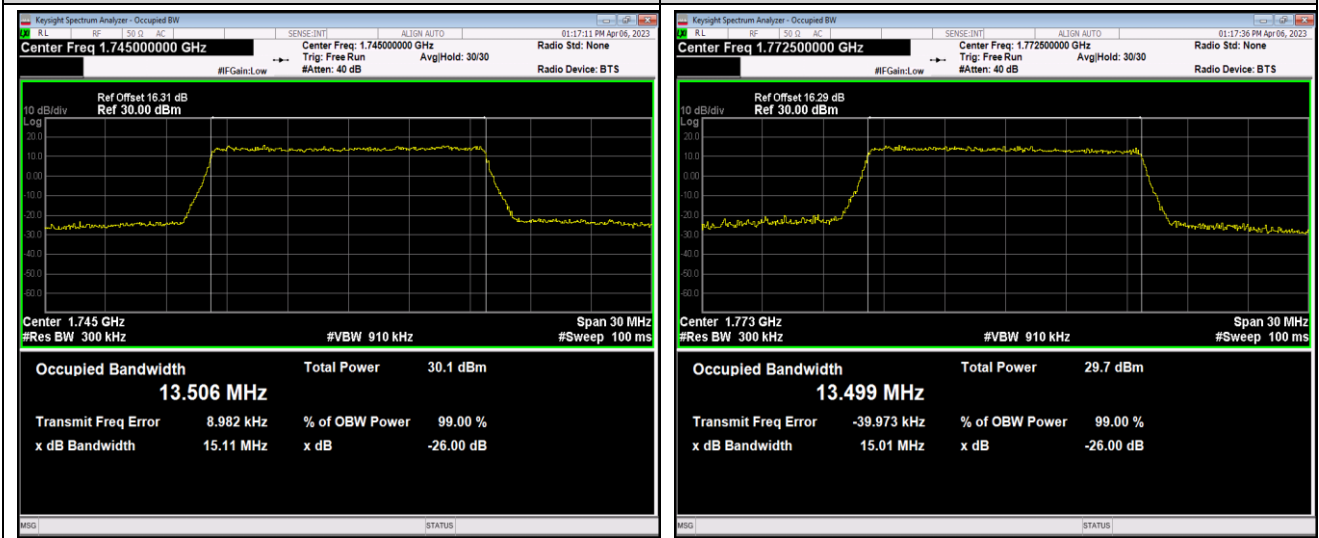

Band66-15MHz-16QAM-132322-75RB#0

Band66-15MHz-16QAM-132597-75RB#0

Band66-15MHz-64QAM-132047-75RB#0

Band66-15MHz-64QAM-132322-75RB#0