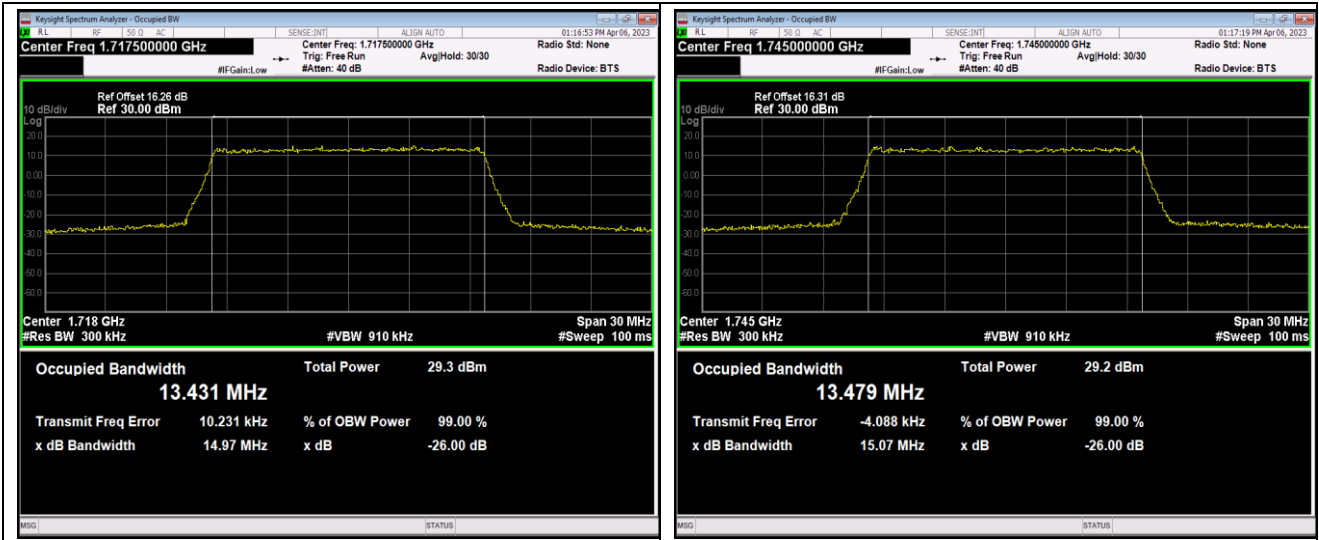

Band66-15MHz-64QAM-132047-75RB#0

Band66-15MHz-64QAM-132322-75RB#0

Band66-15MHz-64QAM-132597-75RB#0

Band66-20MHz-QPSK-132072-100RB#0