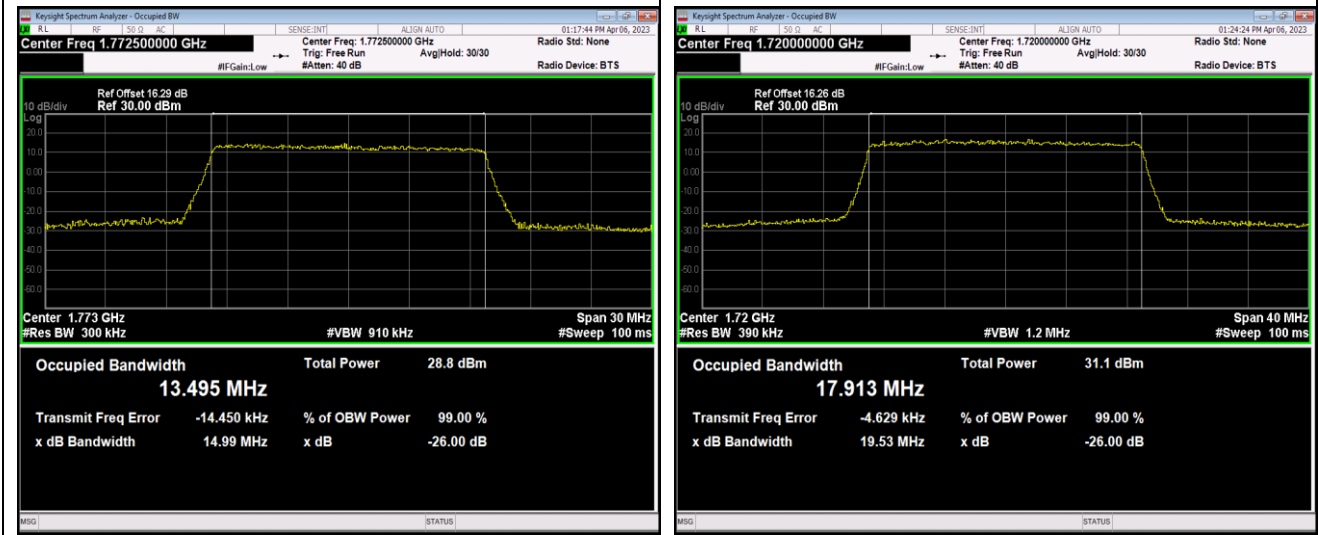

Band66-15MHz-16QAM-132322-75RB#0

Band66-15MHz-16QAM-132597-75RB#0

Band66-15MHz-64QAM-132047-75RB#0

Band66-15MHz-64QAM-132322-75RB#0

Band66-15MHz-64QAM-132597-75RB#0

Band66-20MHz-QPSK-132072-100RB#0

Band66-20MHz-QPSK-132322-100RB#0