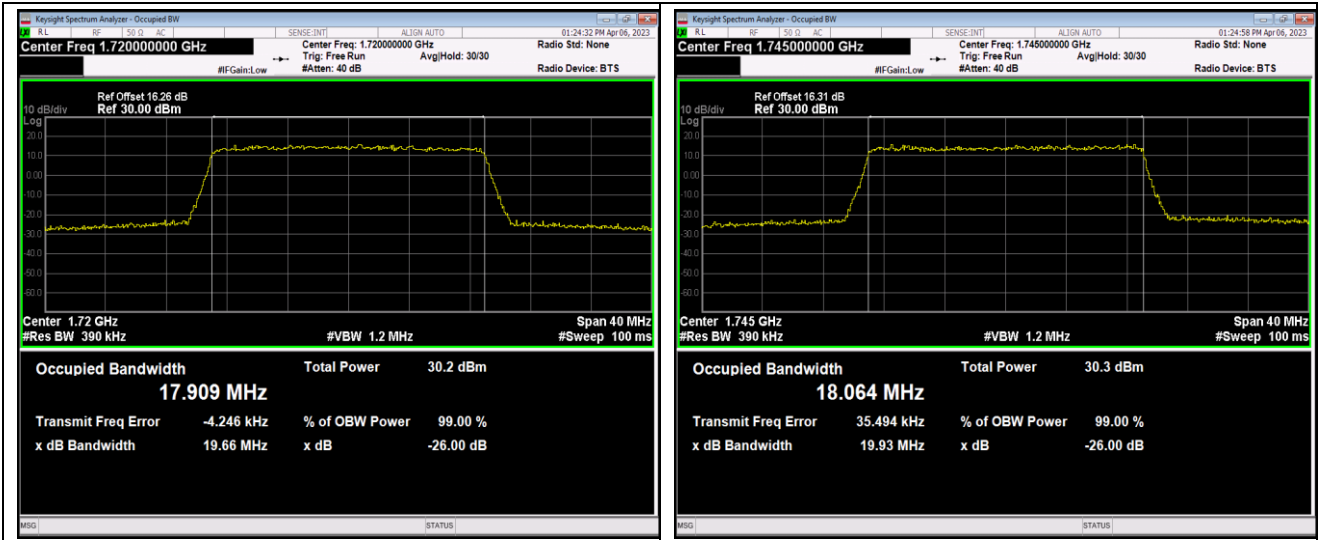

Band66-20MHz-16QAM-132072-100RB#0

Band66-20MHz-16QAM-132322-100RB#0

Band66-20MHz-16QAM-132572-100RB#0   Band66-20MHz-64QAM-132072-100RB#0