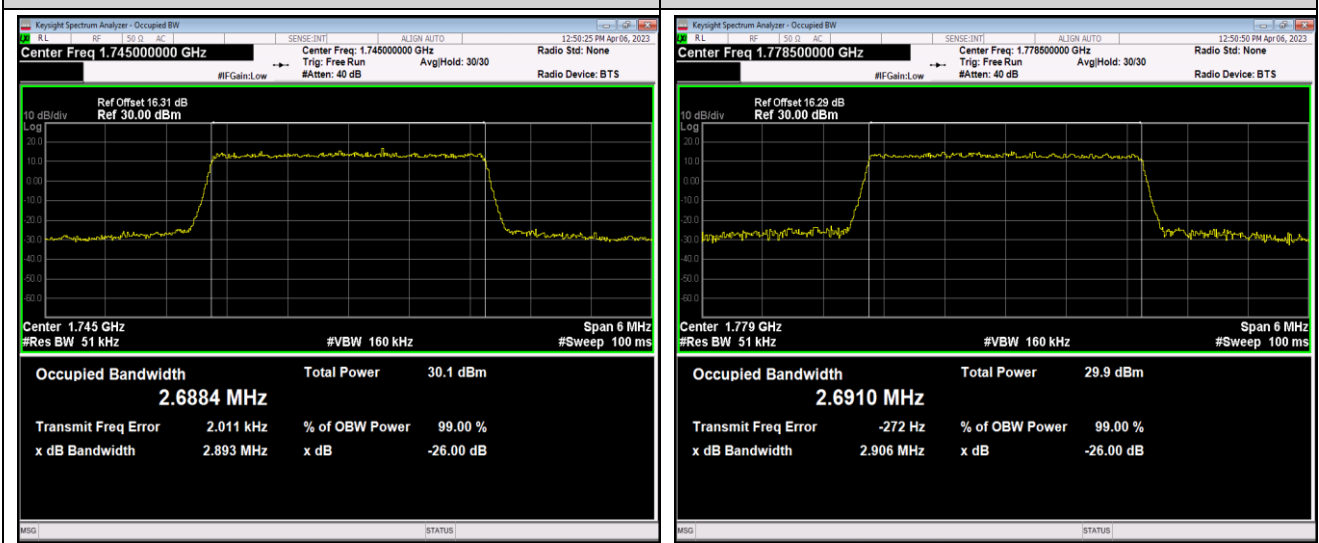

Band66-3MHz-QPSK-132322-15RB#0

Band66-3MHz-QPSK-132657-15RB#0

Band66-3MHz-16QAM-131987-15RB#0

Band66-3MHz-16QAM-132322-15RB#0