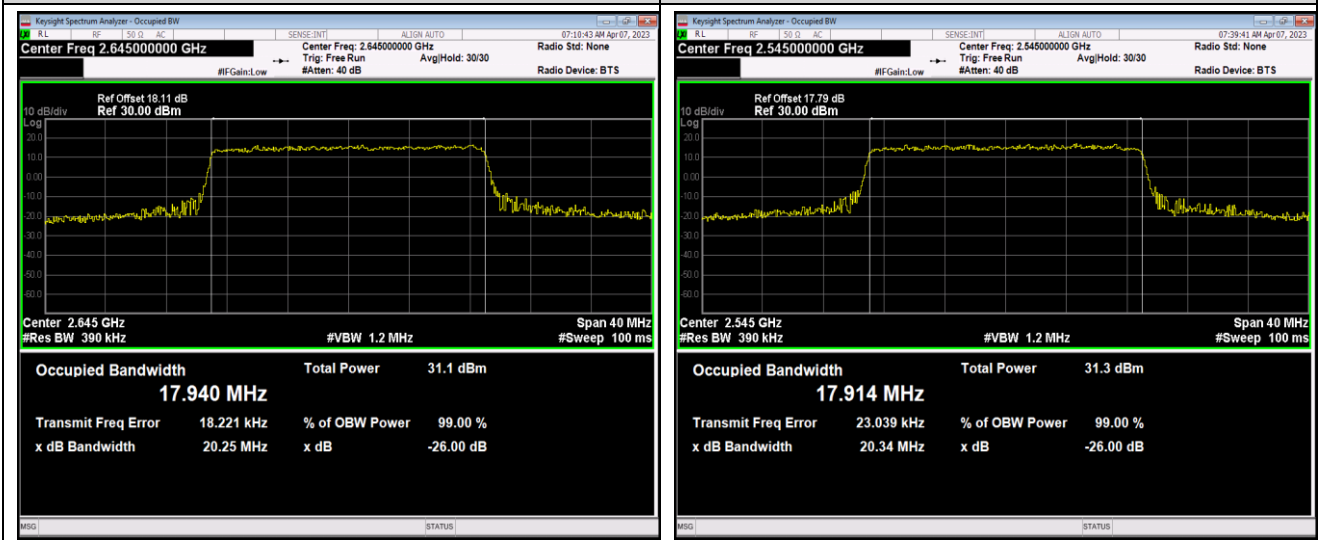

Band41-20MHz-16QAM-41140-100RB#0

Band41-20MHz-64QAM-40140-100RB#0

Band41-20MHz-64QAM-40640-100RB#0

Band41-20MHz-64QAM-41140-100RB#0