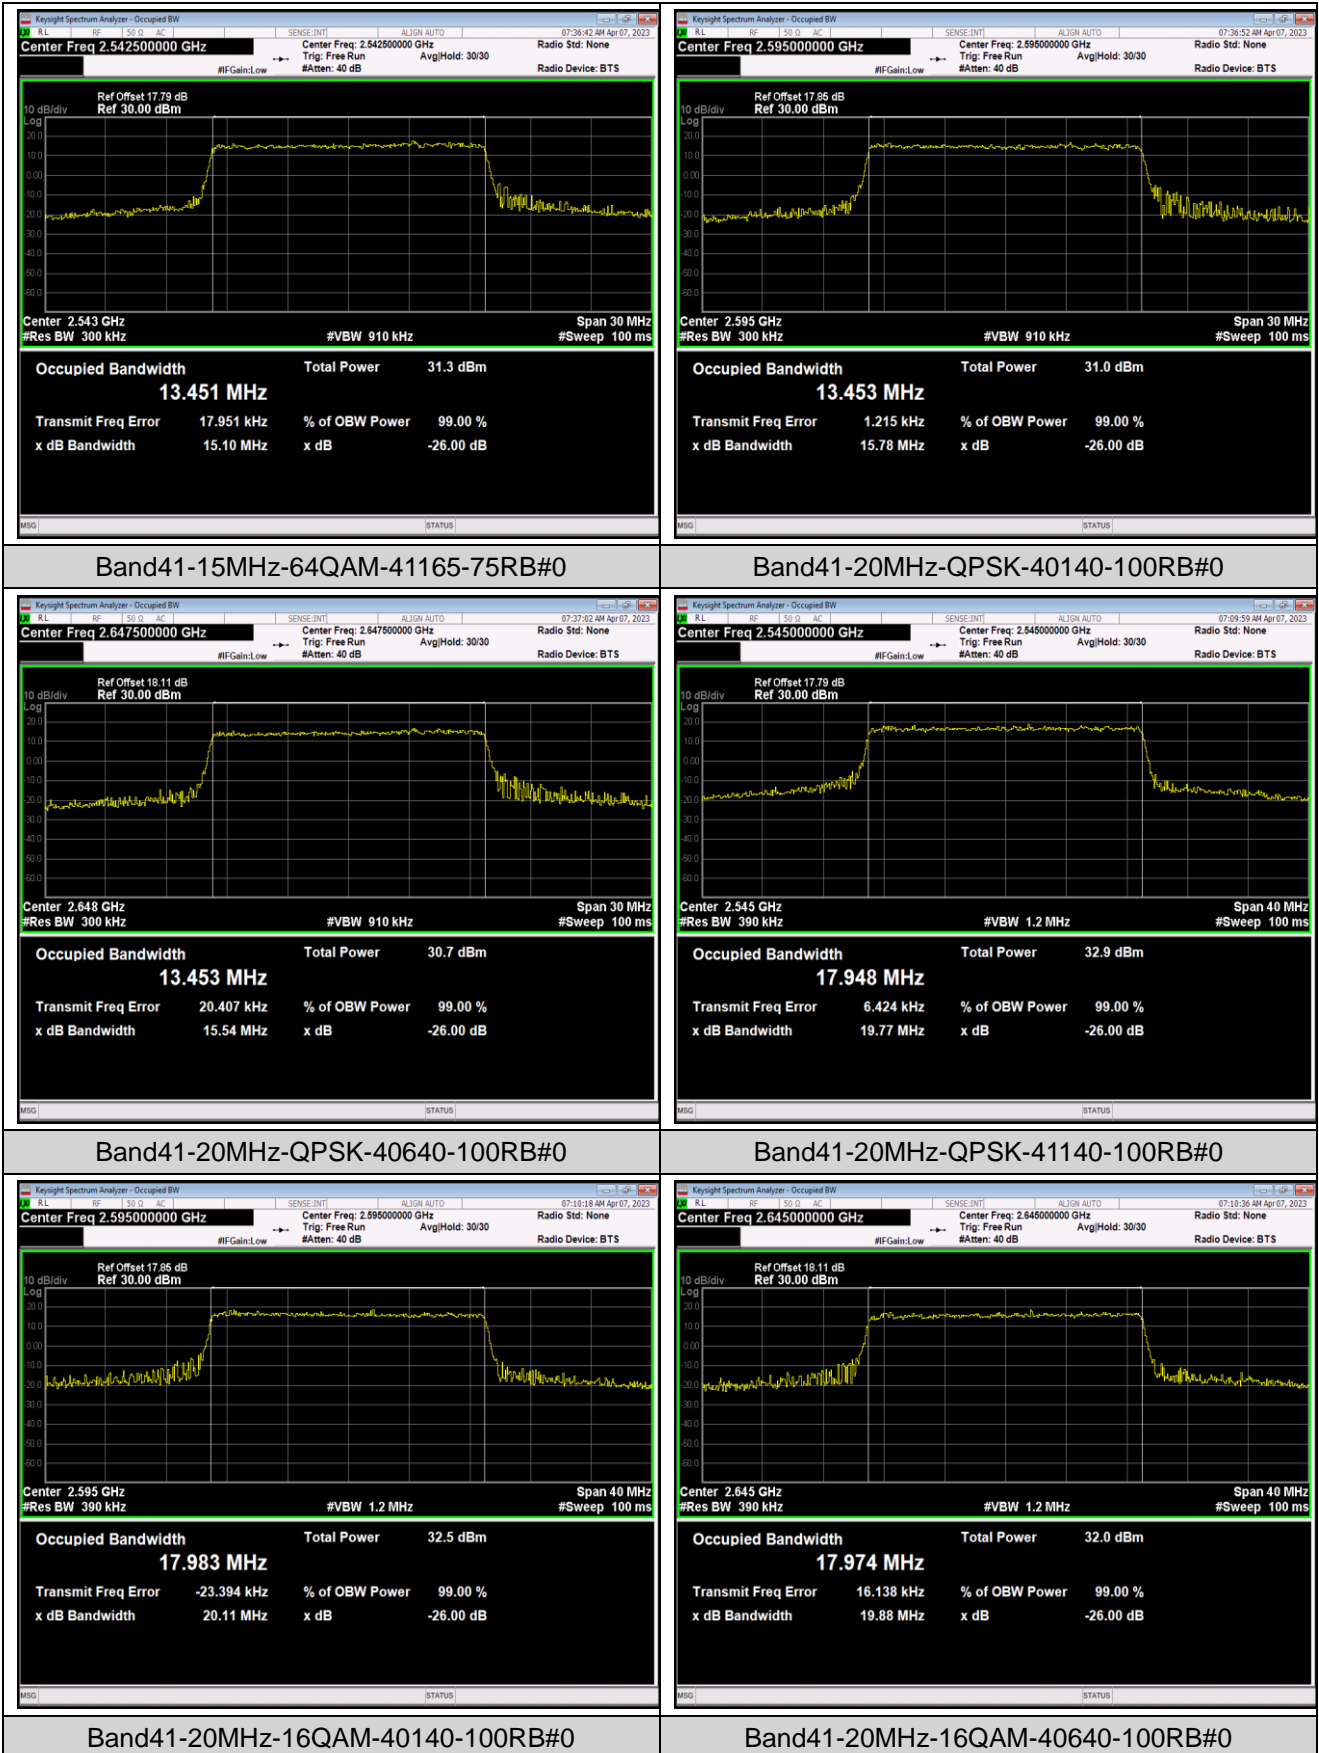

Band41-15MHz-64QAM-40115-75RB#0

Band41-15MHz-64QAM-40640-75RB#0