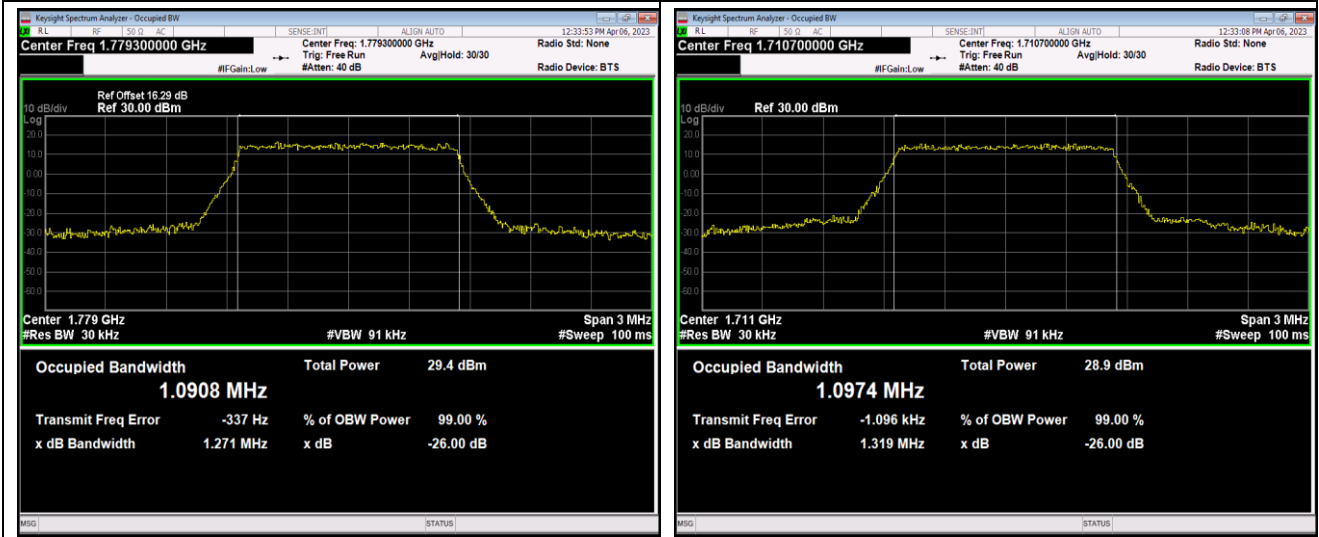

Band66-1.4MHz-QPSK-132665-6RB#0

Band66-1.4MHz-16QAM-131979-6RB#0

Band66-1.4MHz-16QAM-132322-6RB#0

Band66-1.4MHz-16QAM-132665-6RB#0