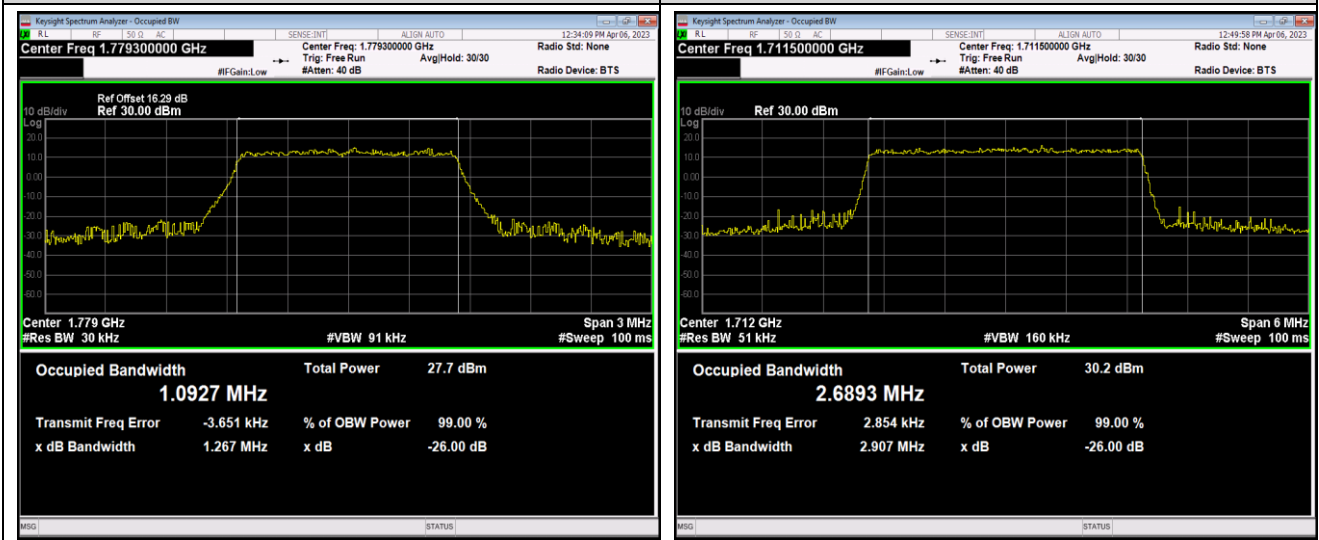

Band66-1.4MHz-64QAM-132665-6RB#0

Band66-3MHz-QPSK-131987-15RB#0

Band66-3MHz-QPSK-132322-15RB#0

Band66-3MHz-QPSK-132657-15RB#0