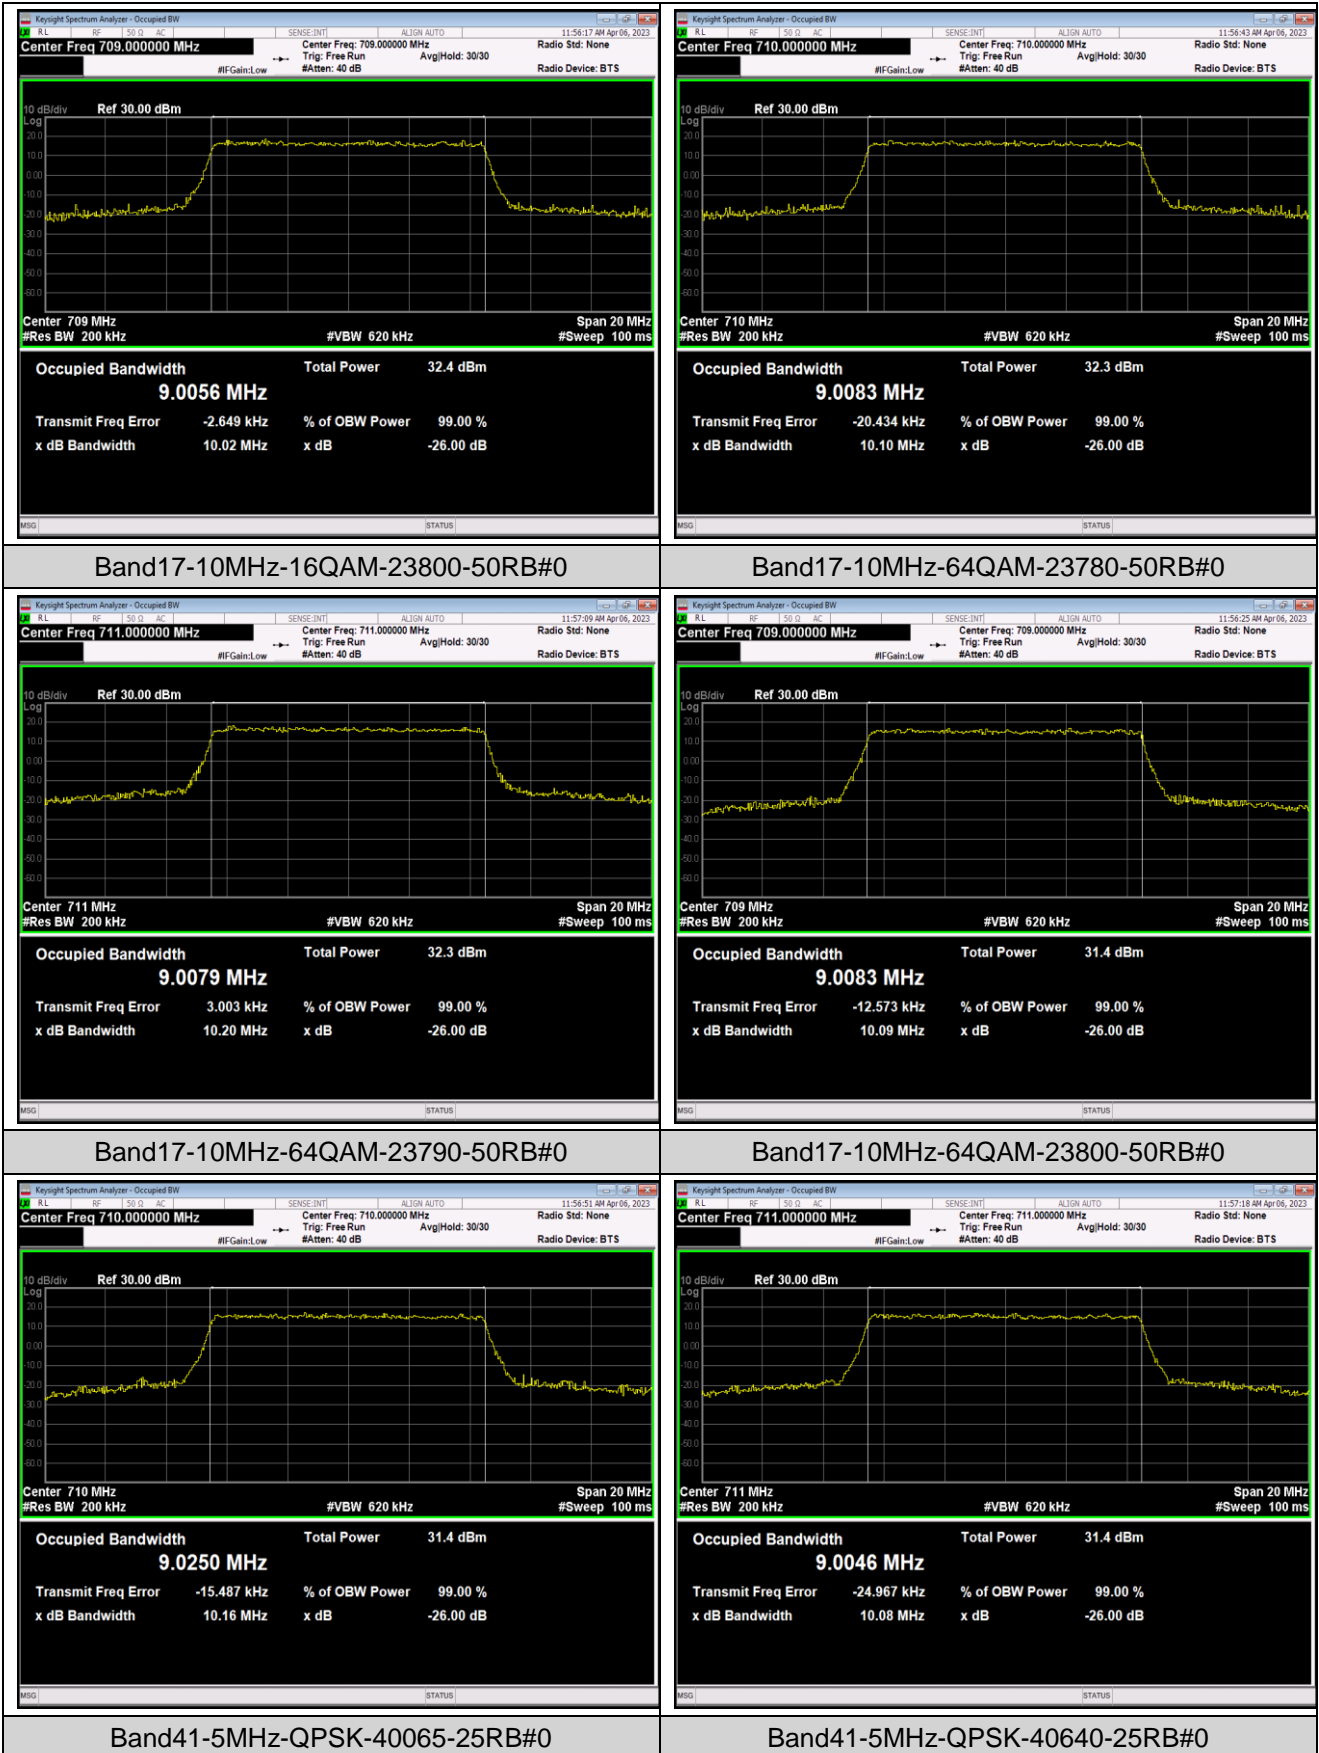

Band12-5MHz-64QAM-23155-25RB#0

Band12-10MHz-QPSK-23060-50RB#0

Band12-10MHz-QPSK-23095-50RB#0

Band12-10MHz-QPSK-23130-50RB#0

Band12-10MHz-16QAM-23060-50RB#0

Band12-10MHz-16QAM-23095-50RB#0

Band17-5MHz-QPSK-23825-25RB#0

Band17-5MHz-16QAM-23755-25RB#0

Band17-5MHz-16QAM-23790-25RB#0

Band17-5MHz-16QAM-23825-25RB#0

Band17-5MHz-64QAM-23755-25RB#0

Band17-5MHz-64QAM-23790-25RB#0

Band17-5MHz-64QAM-23825-25RB#0

Band17-10MHz-QPSK-23780-50RB#0

Band17-10MHz-QPSK-23790-50RB#0

Band17-10MHz-QPSK-23800-50RB#0

Band17-10MHz-16QAM-23780-50RB#0

Band17-10MHz-16QAM-23790-50RB#0

Band41-5MHz-QPSK-41215-25RB#0

Band41-5MHz-16QAM-40065-25RB#0

Band41-5MHz-16QAM-40640-25RB#0