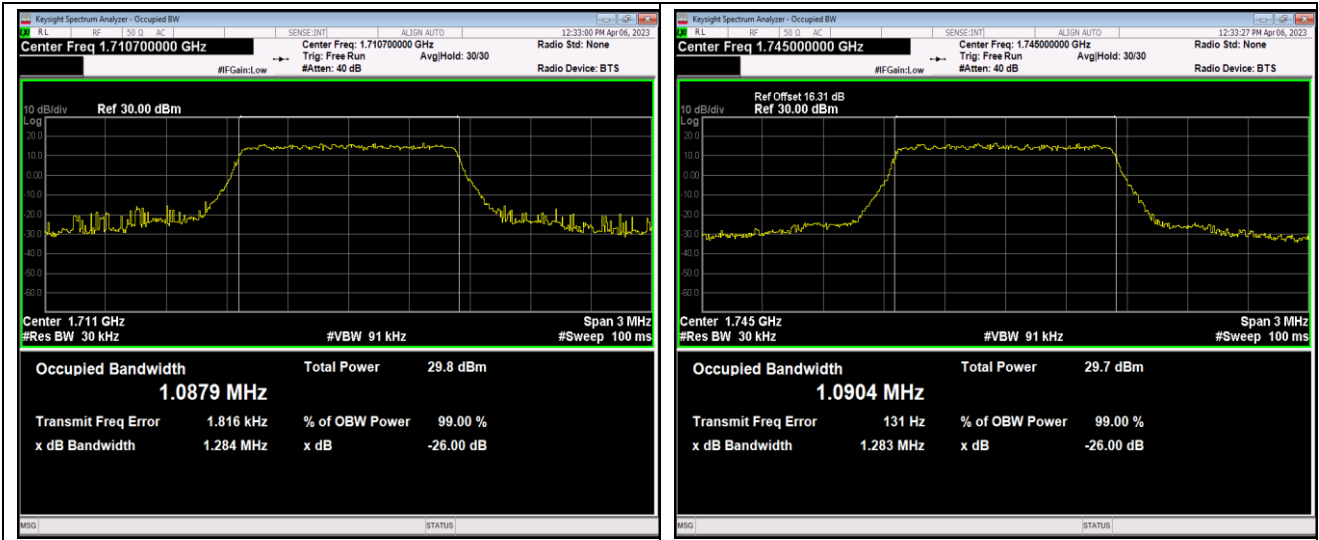

Band41-15MHz-64QAM-40640-75RB#0

Band41-20MHz-16QAM-41140-100RB#0

Band41-20MHz-64QAM-40140-100RB#0

Band41-20MHz-64QAM-40640-100RB#0

Band41-20MHz-64QAM-41140-100RB#0

Band66-1.4MHz-QPSK-131979-6RB#0

Band66-1.4MHz-QPSK-132322-6RB#0