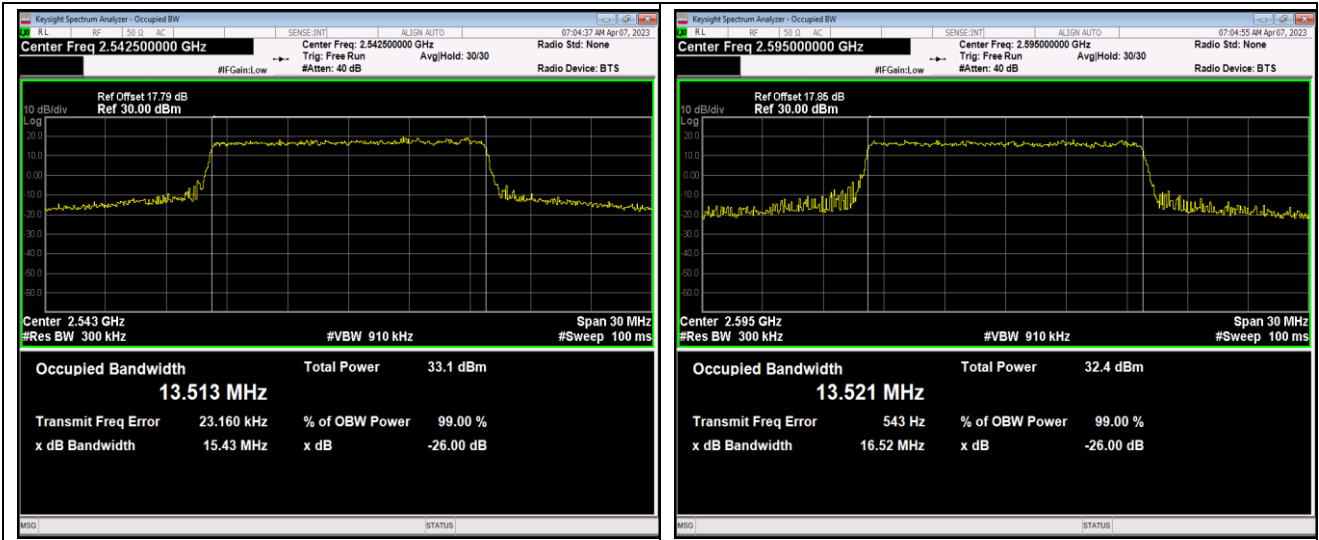

Band41-15MHz-QPSK-40115-75RB#0

Band41-15MHz-QPSK-40640-75RB#0

Band41-15MHz-QPSK-41165-75RB#0

Band41-15MHz-16QAM-40115-75RB#0