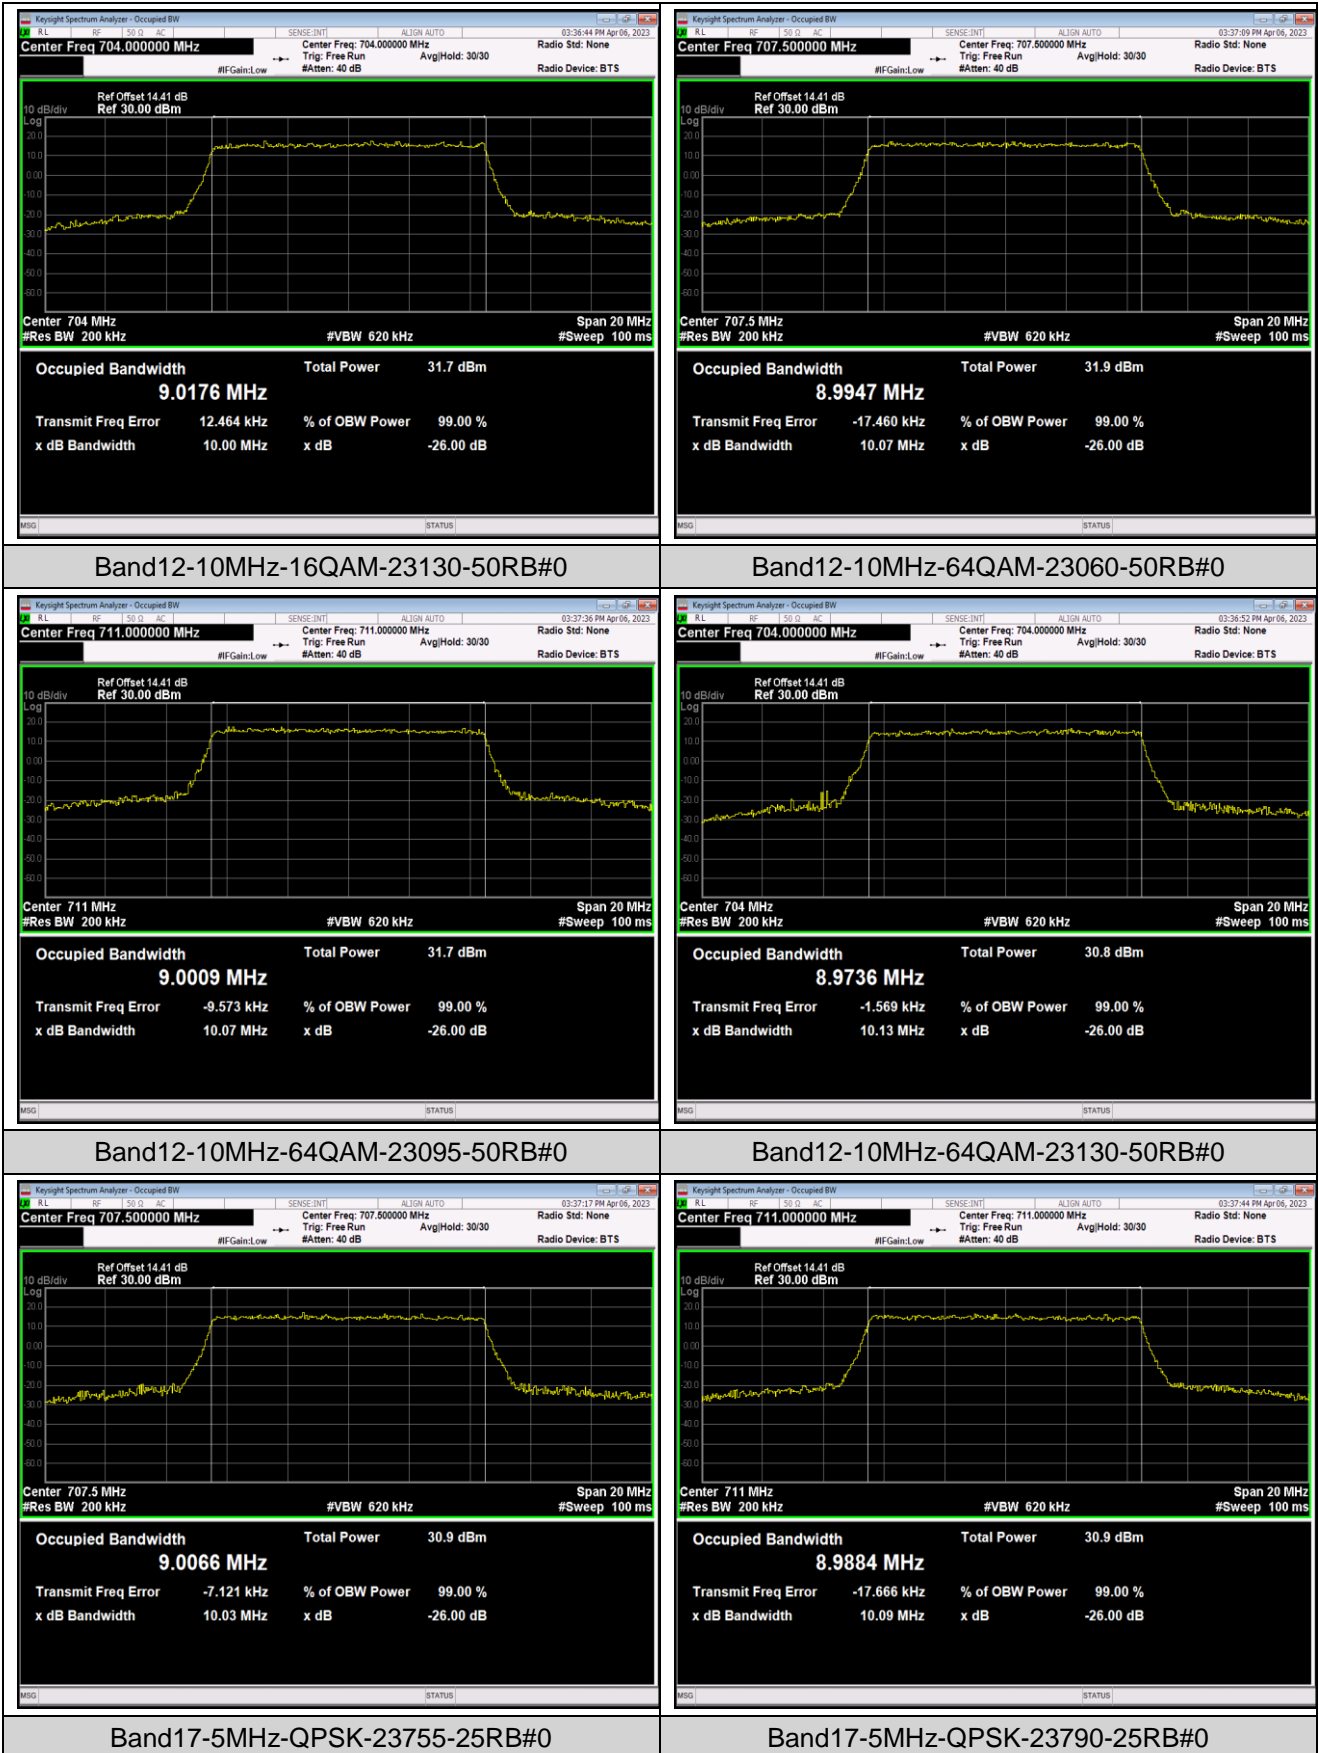

Band12-5MHz-64QAM-23155-25RB#0

Band12-10MHz-QPSK-23060-50RB#0

Band12-10MHz-QPSK-23095-50RB#0

Band12-10MHz-QPSK-23130-50RB#0

Band12-10MHz-16QAM-23060-50RB#0

Band12-10MHz-16QAM-23095-50RB#0

Band17-5MHz-QPSK-23825-25RB#0

Band17-5MHz-16QAM-23755-25RB#0

Band17-5MHz-16QAM-23790-25RB#0

Band17-5MHz-16QAM-23825-25RB#0

Band17-5MHz-64QAM-23755-25RB#0

Band17-5MHz-64QAM-23790-25RB#0

Band17-5MHz-64QAM-23825-25RB#0

Band17-10MHz-QPSK-23780-50RB#0