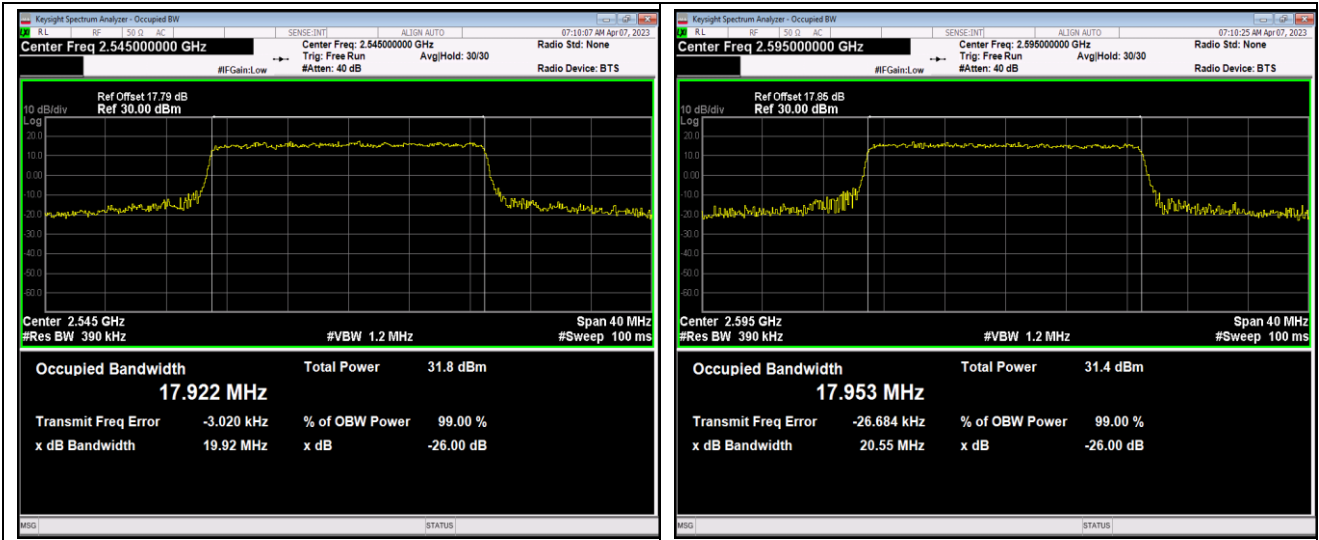

Band41-20MHz-16QAM-41140-100RB#0

Band41-20MHz-64QAM-40140-100RB#0