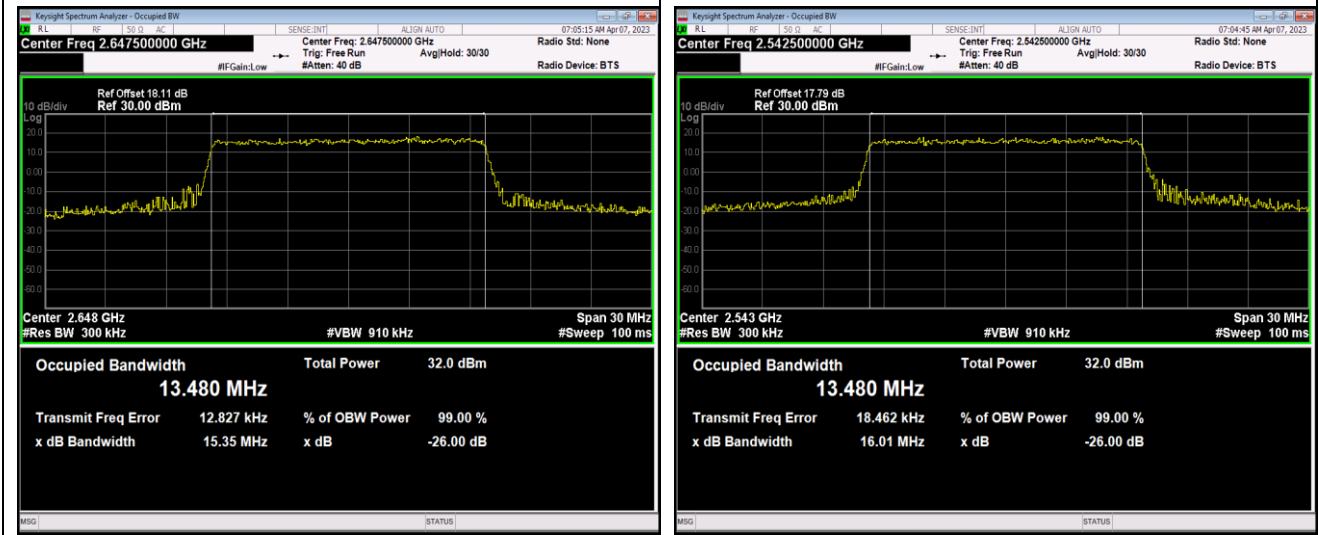

Band41-15MHz-QPSK-40115-75RB#0

Band41-15MHz-QPSK-40640-75RB#0

Band41-15MHz-QPSK-41165-75RB#0

Band41-15MHz-16QAM-40115-75RB#0

Band41-15MHz-16QAM-40640-75RB#0

Band41-15MHz-16QAM-41165-75RB#0

Band41-15MHz-64QAM-40115-75RB#0