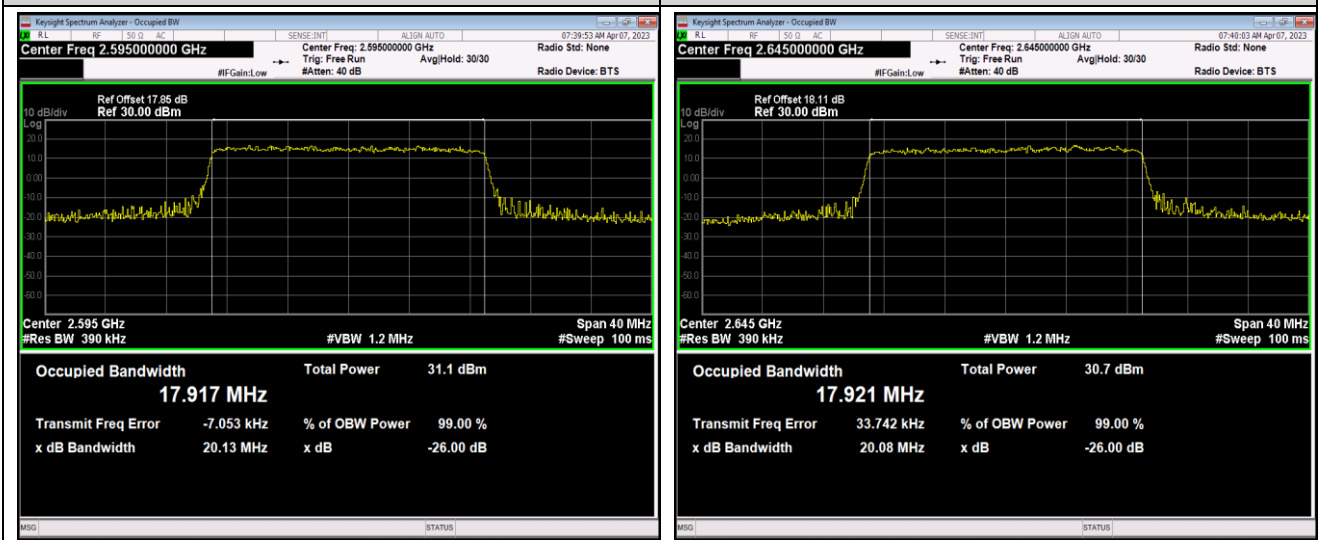

Band41-15MHz-64QAM-40640-75RB#0

Band41-20MHz-16QAM-41140-100RB#0

Band41-20MHz-64QAM-40140-100RB#0

Band41-20MHz-64QAM-40640-100RB#0

Band41-20MHz-64QAM-41140-100RB#0

Band66-1.4MHz-QPSK-131979-6RB#0

Band66-1.4MHz-QPSK-132322-6RB#0