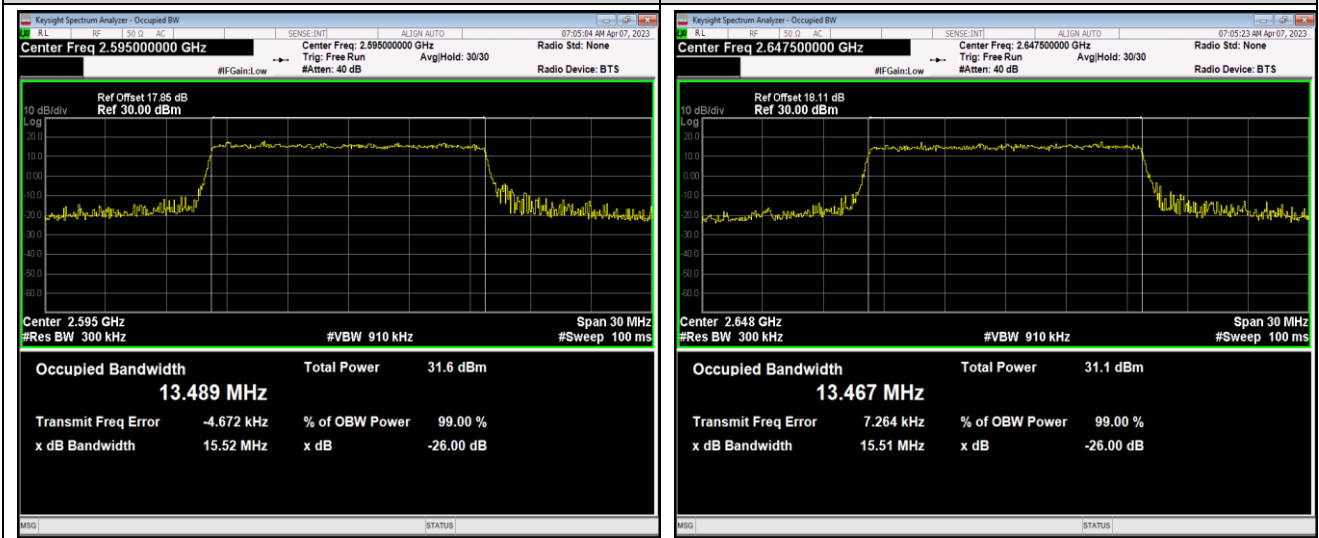

Band41-15MHz-QPSK-40115-75RB#0

Band41-15MHz-QPSK-40640-75RB#0

Band41-15MHz-QPSK-41165-75RB#0

Band41-15MHz-16QAM-40115-75RB#0

Band41-15MHz-16QAM-40640-75RB#0

Band41-15MHz-16QAM-41165-75RB#0

Band41-15MHz-64QAM-40115-75RB#0