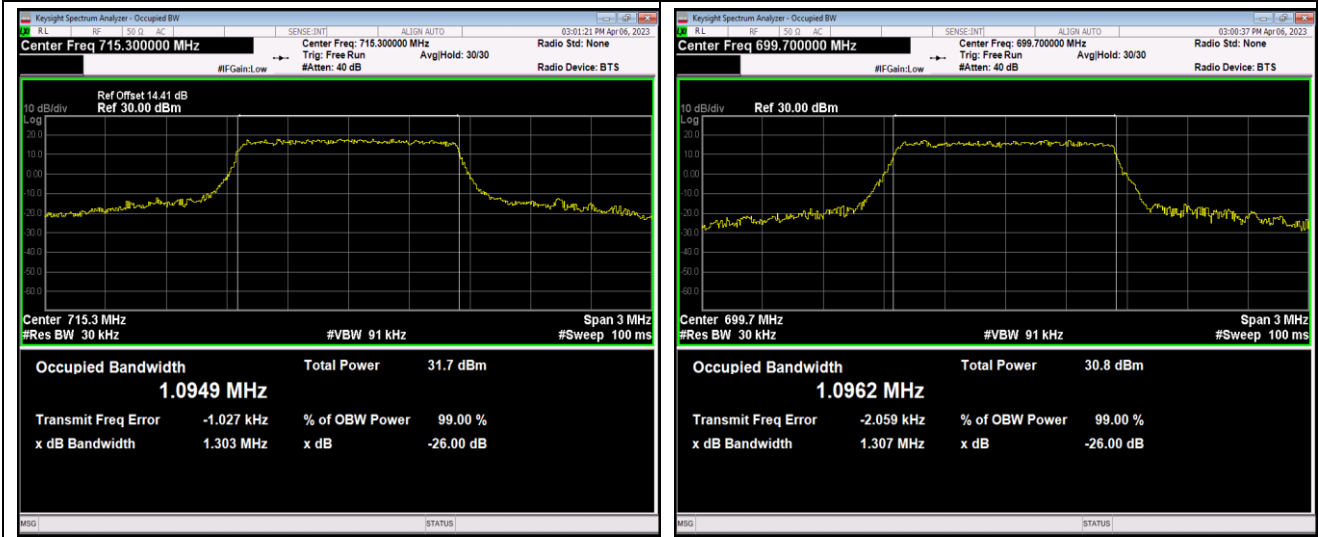

Band5-10MHz-64QAM-20600-50RB#0

Band12-1.4MHz-QPSK-23017-6RB#0

Band12-1.4MHz-QPSK-23095-6RB#0

Band12-1.4MHz-QPSK-23173-6RB#0

Band12-1.4MHz-16QAM-23017-6RB#0

Band12-1.4MHz-16QAM-23095-6RB#0

Band12-1.4MHz-16QAM-23173-6RB#0