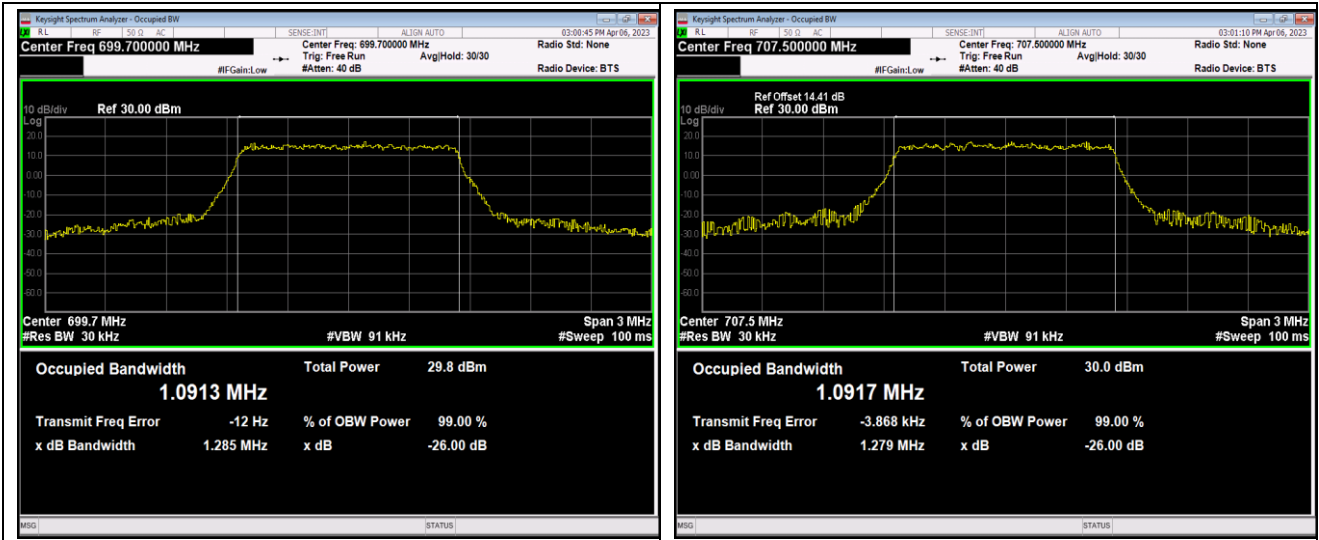

Band12-1.4MHz-64QAM-23017-6RB#0

Band12-1.4MHz-64QAM-23095-6RB#0

Band12-1.4MHz-64QAM-23173-6RB#0

Band12-3MHz-QPSK-23025-15RB#0