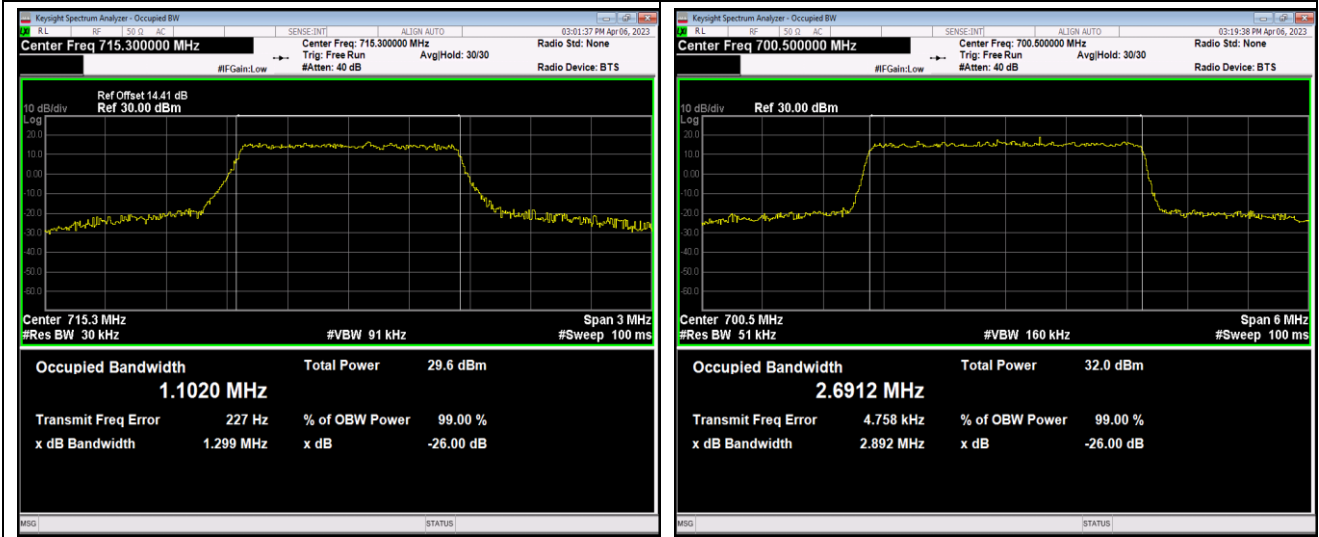

Band12-1.4MHz-64QAM-23173-6RB#0

Band12-3MHz-QPSK-23025-15RB#0

Band12-3MHz-QPSK-23095-15RB#0

Band12-3MHz-QPSK-23165-15RB#0