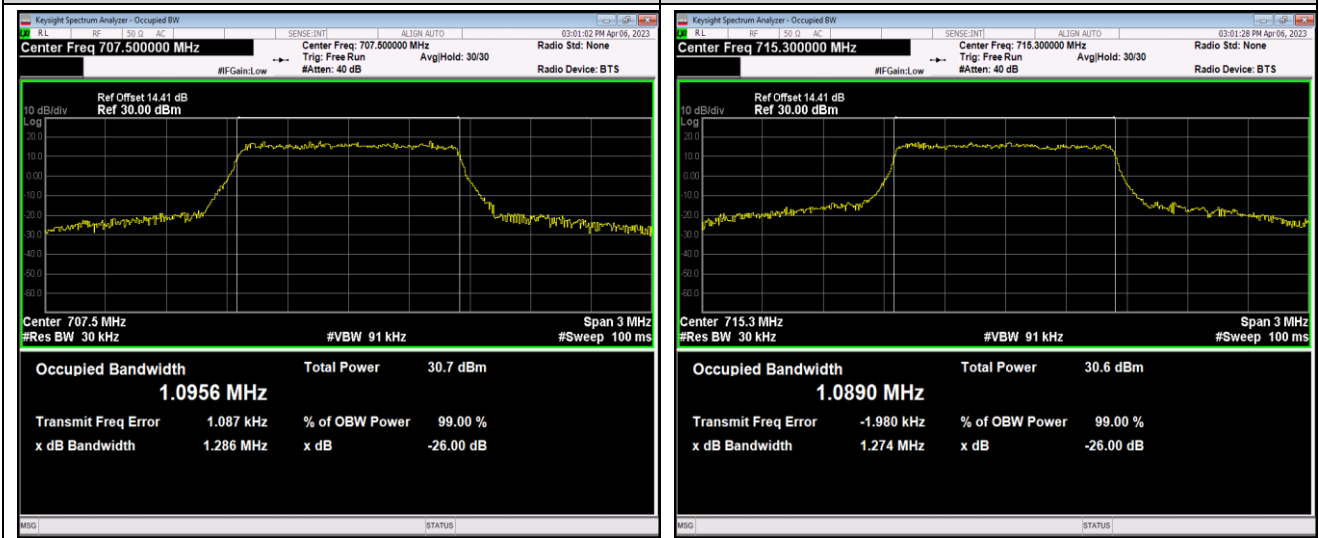

Band5-10MHz-64QAM-20600-50RB#0

Band12-1.4MHz-QPSK-23017-6RB#0

Band12-1.4MHz-QPSK-23095-6RB#0

Band12-1.4MHz-QPSK-23173-6RB#0

Band12-1.4MHz-16QAM-23017-6RB#0

Band12-1.4MHz-16QAM-23095-6RB#0

Band12-1.4MHz-16QAM-23173-6RB#0