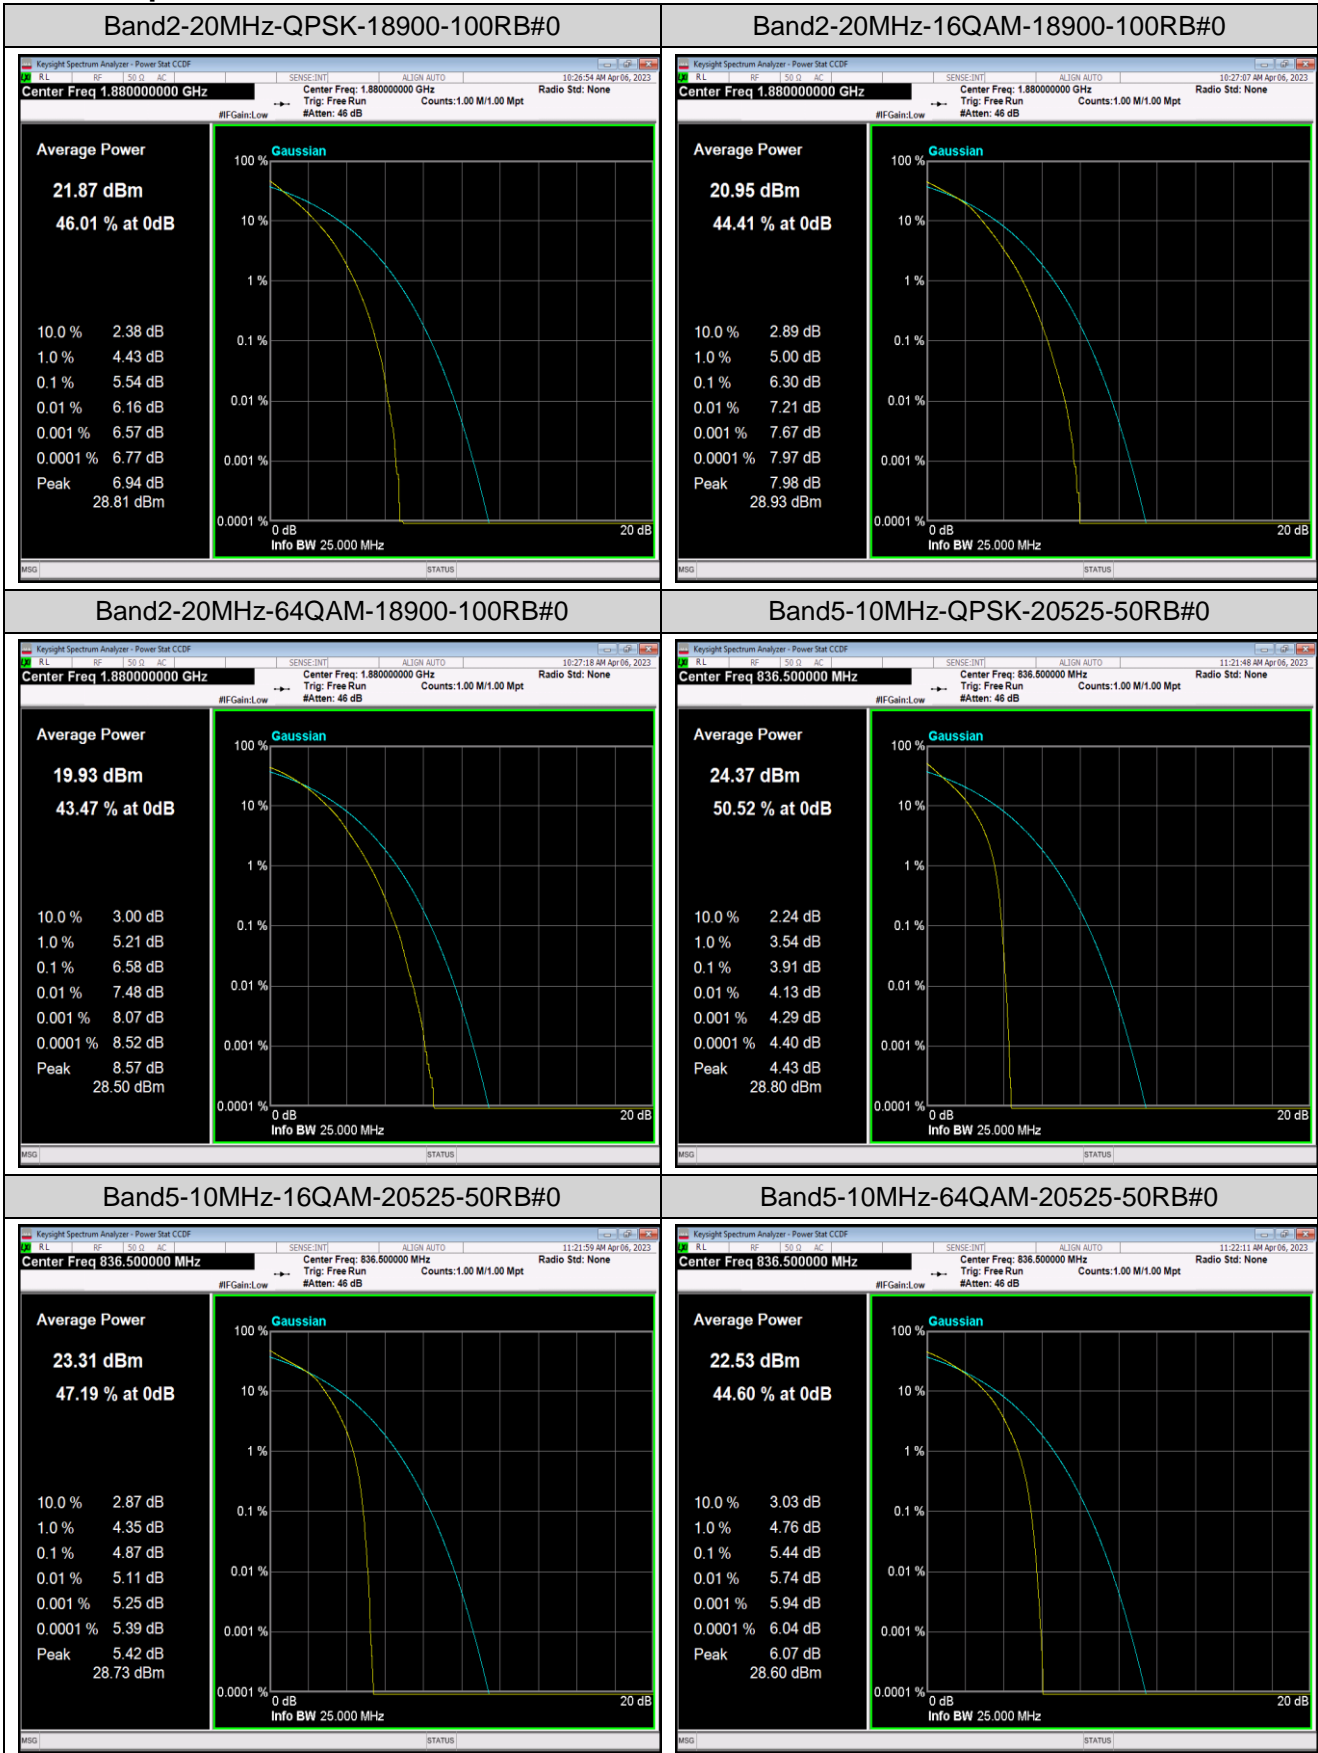

Test Graphs