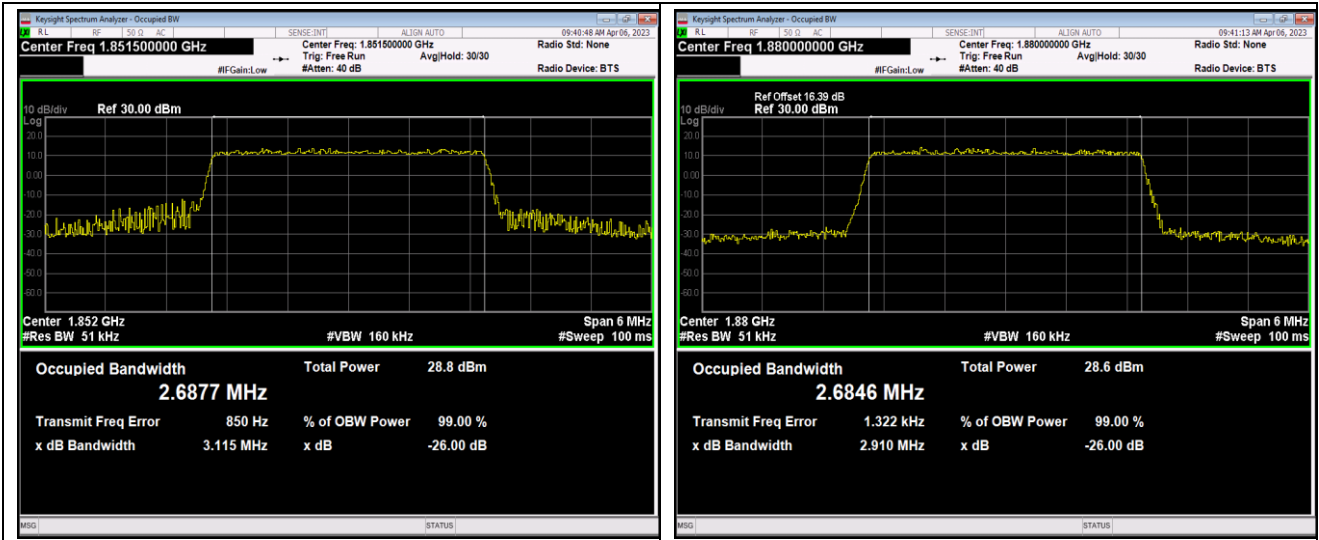

Band2-3MHz-16QAM-19185-15RB#0

Band2-3MHz-64QAM-18615-15RB#0