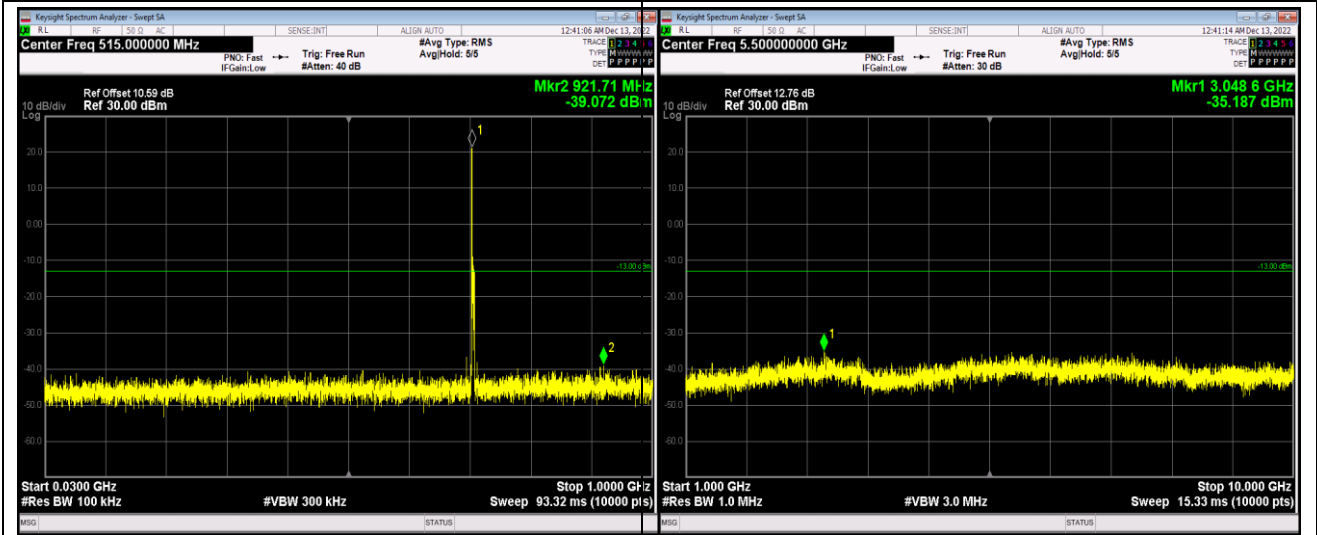

Band12-1.4MHz-16QAM-23173-1RB#0-Range1:30
~1000MHz

Band12-1.4MHz-16QAM-23173-1RB#0-Range2:1000
~10000MHz

Band17-5MHz-QPSK-23825-1RB#0-Range1:30~1000MHz

Band17-5MHz-QPSK-23825-1RB#0-Range2:1000~10000MHz

Band17-5MHz-16QAM-23755-1RB#0-Range1:30~1000MHz