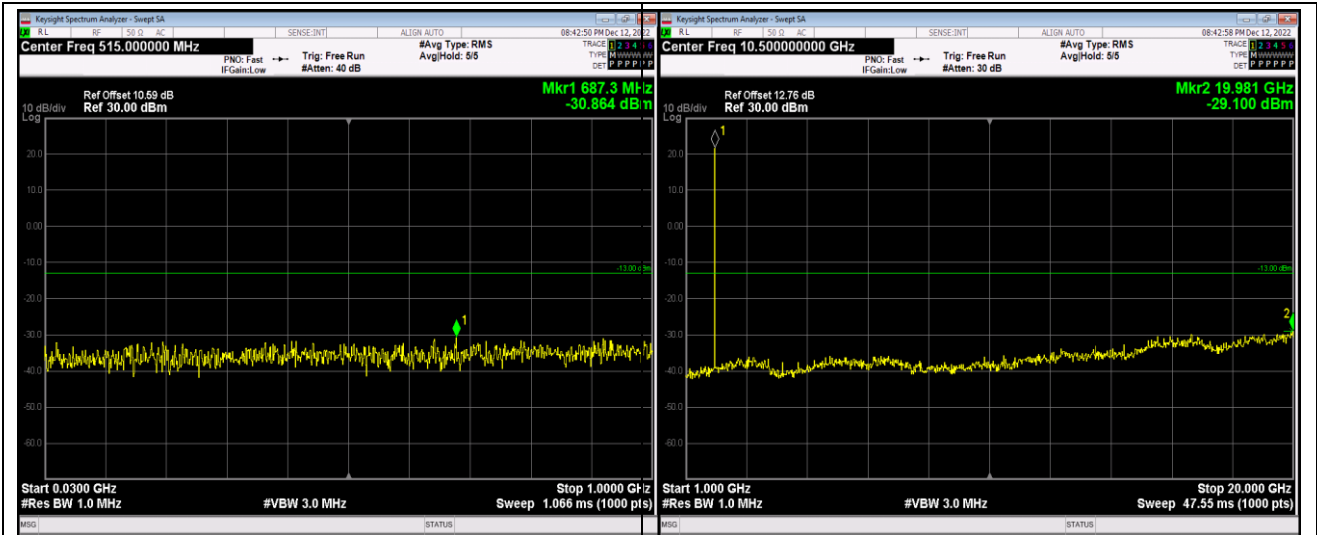

Remark: All bandwidth and all modulation had been tested, but only the worst case data displayed in this report.

Test Graphs

Band2-1.4MHz-16QAM-18607-1RB#0-Range1:30~1000MHz

Band2-1.4MHz-16QAM-18607-1RB#0-Range2:1000~20000MHz