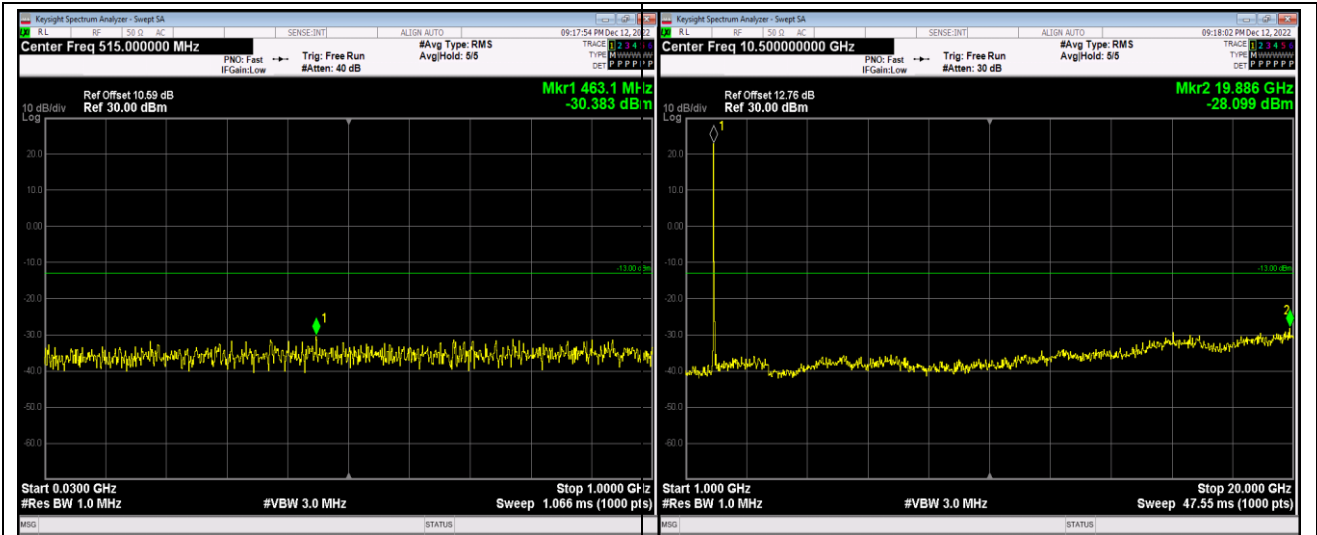

Band2-20MHz-QPSK-19100-1RB#0-Range2:1000~20000MHz

Band2-20MHz-QPSK-19100-1RB#0-Range1:30~1000MHz