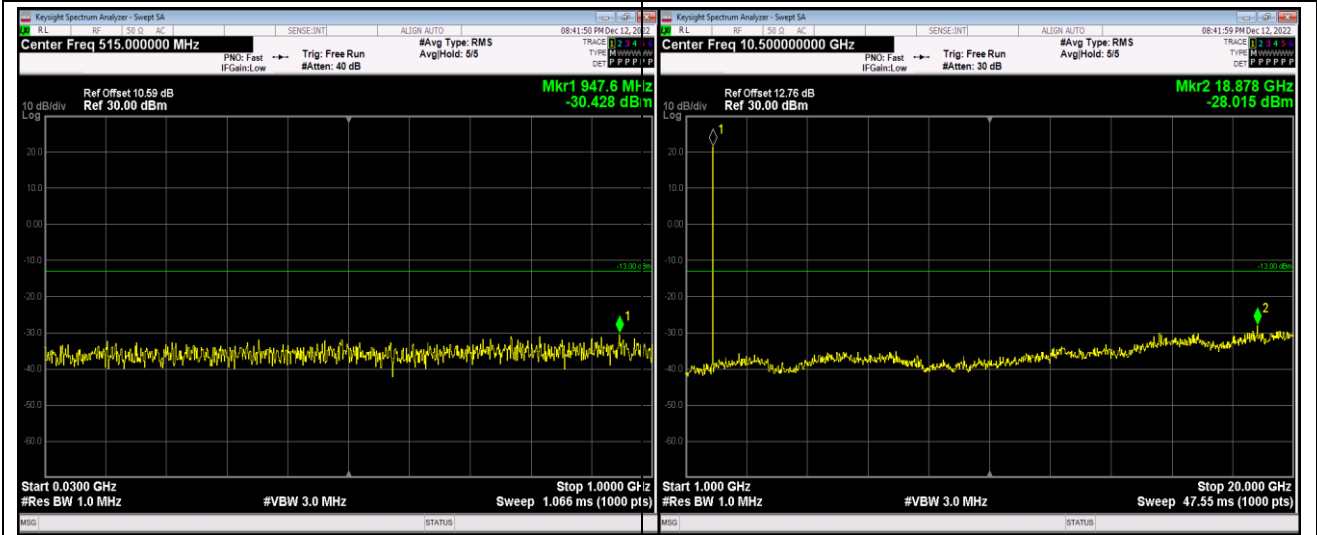

Remark: All bandwidth and all modulation had been tested, but only the worst case data displayed in this report.

Test Graphs

Band2-1.4MHz-16QAM-18607-1RB#0-Range1:30~1000MHz

Band2-1.4MHz-16QAM-18607-1RB#0-Range2:1000~20000MHz