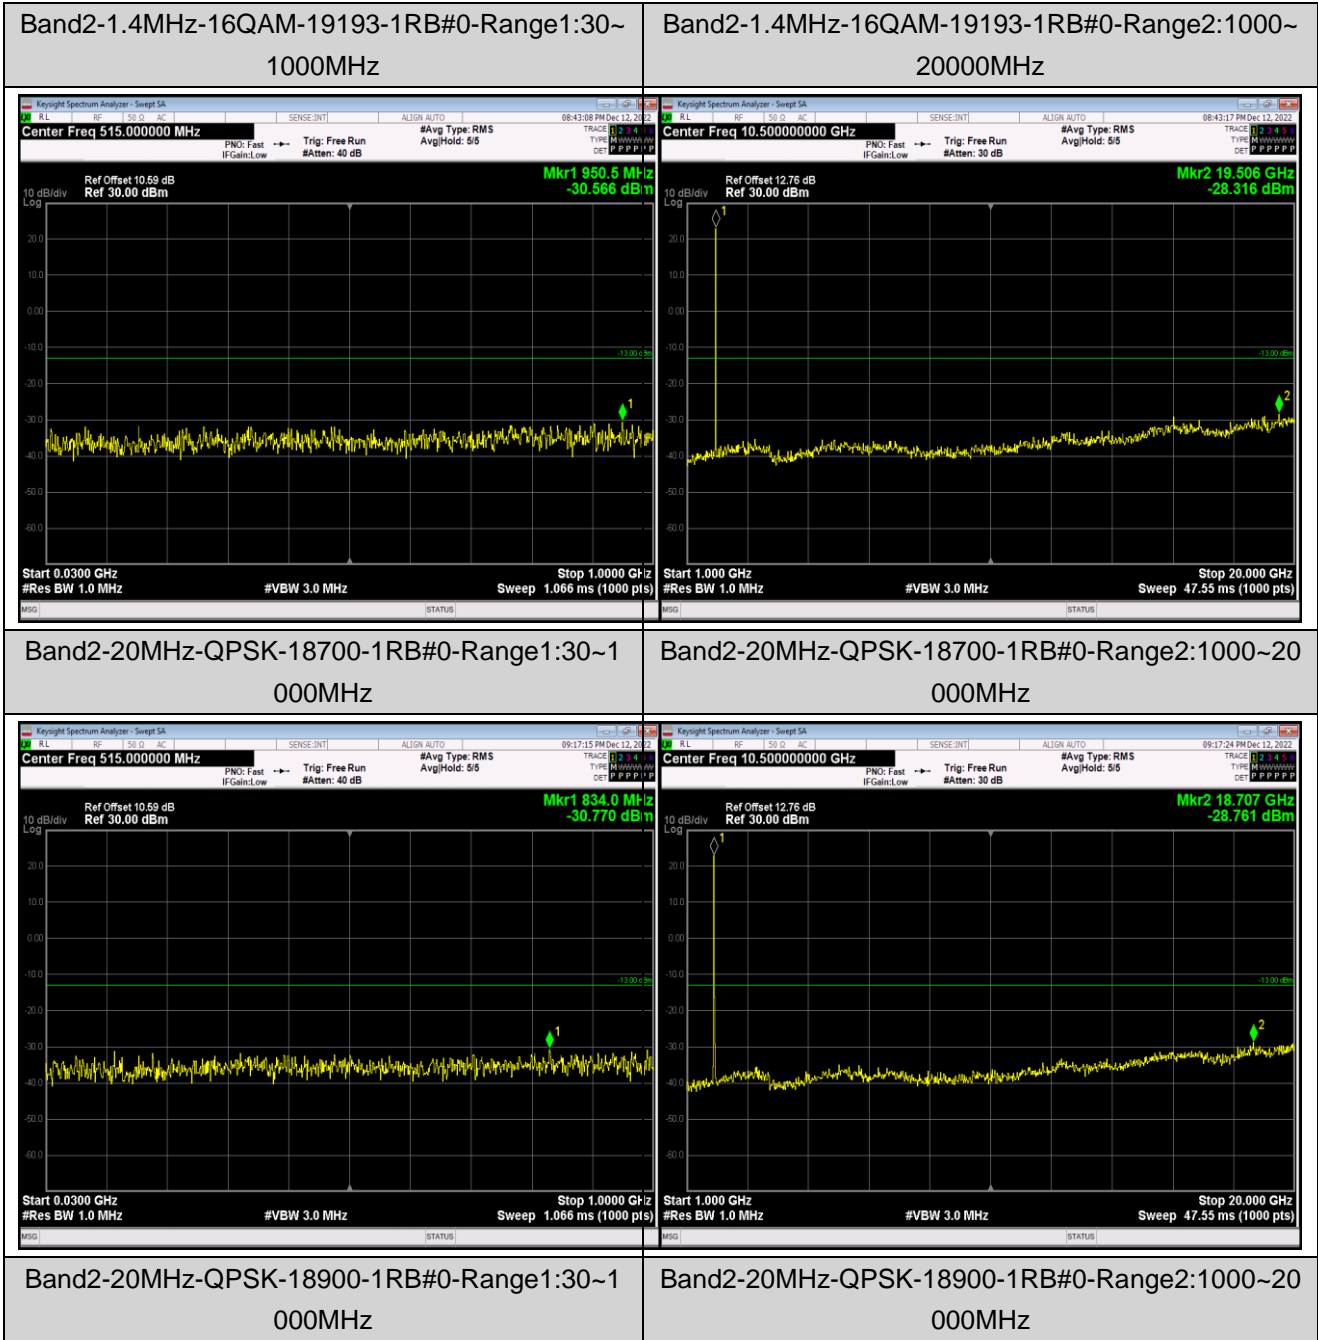

Remark: All bandwidth and all modulation had been tested, but only the worst case data displayed in this report.

Test Graphs

Band2-1.4MHz-16QAM-18607-1RB#0-Range1:30~1000MHz

Band2-1.4MHz-16QAM-18607-1RB#0-Range2:1000~20000MHz

Band2-1.4MHz-16QAM-18900-1RB#0-Range1:30~1000MHz

Band2-1.4MHz-16QAM-18900-1RB#0-Range2:1000~20000MHz

Band2-20MHz-QPSK-19100-1RB#0-Range1:30~1000MHz

Band2-20MHz-QPSK-19100-1RB#0-Range2:1000~20000MHz

Band2-20MHz-16QAM-18700-1RB#0-Range1:30~1000MHz

Band2-20MHz-16QAM-18700-1RB#0-Range2:1000~20000MHz

Band5-1.4MHz-QPSK-20525-1RB#0-Range1:30~1000MHz

Band5-1.4MHz-QPSK-20525-1RB#0-Range2:1000~10000MHz

Band5-1.4MHz-QPSK-20643-1RB#0-Range1:30~1000MHz

Band5-1.4MHz-QPSK-20643-1RB#0-Range2:1000~10000MHz