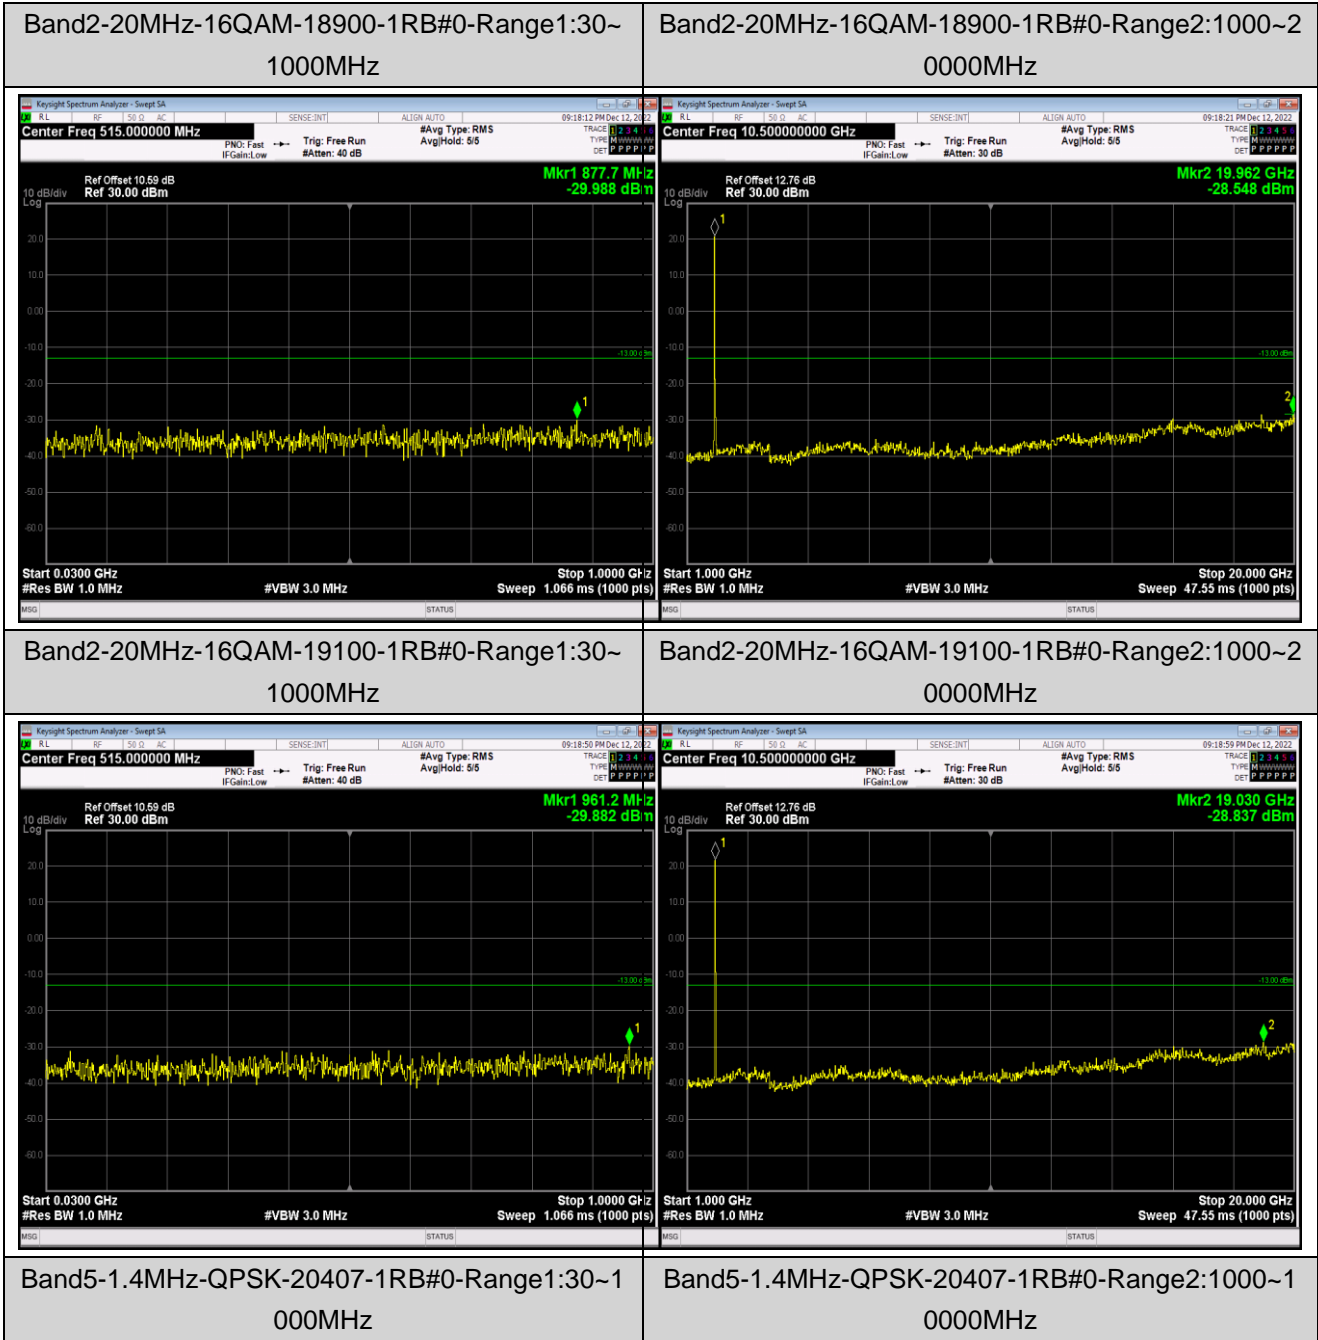

Remark: All bandwidth and all modulation had been tested, but only the worst case data displayed in this report.

Test Graphs

Band2-1.4MHz-16QAM-18607-1RB#0-Range1:30~1000MHz

Band2-1.4MHz-16QAM-18607-1RB#0-Range2:1000~20000MHz

Band2-1.4MHz-16QAM-18900-1RB#0-Range1:30~1000MHz

Band2-1.4MHz-16QAM-18900-1RB#0-Range2:1000~20000MHz

Band2-20MHz-QPSK-19100-1RB#0-Range1:30~1000MHz

Band2-20MHz-QPSK-19100-1RB#0-Range2:1000~20000MHz

Band2-20MHz-16QAM-18700-1RB#0-Range1:30~1000MHz

Band2-20MHz-16QAM-18700-1RB#0-Range2:1000~20000MHz

Band5-1.4MHz-QPSK-20525-1RB#0-Range1:30~1000MHz

Band5-1.4MHz-QPSK-20525-1RB#0-Range2:1000~10000MHz

Band5-1.4MHz-QPSK-20643-1RB#0-Range1:30~1000MHz

Band5-1.4MHz-QPSK-20643-1RB#0-Range2:1000~10000MHz