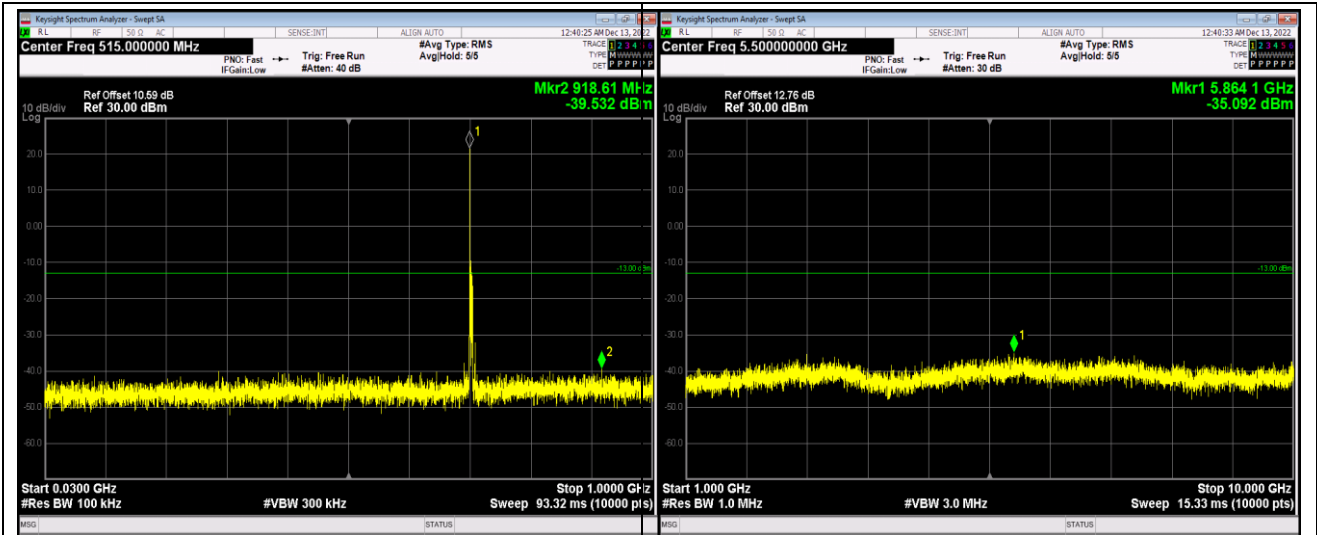

Band12-1.4MHz-16QAM-23173-1RB#0-Range1:30
~1000MHz

Band12-1.4MHz-16QAM-23173-1RB#0-Range2:1000
~10000MHz

Band17-5MHz-QPSK-23825-1RB#0-Range1:30~1000MHz

Band17-5MHz-QPSK-23825-1RB#0-Range2:1000~10000MHz

Band17-5MHz-16QAM-23755-1RB#0-Range1:30~1000MHz