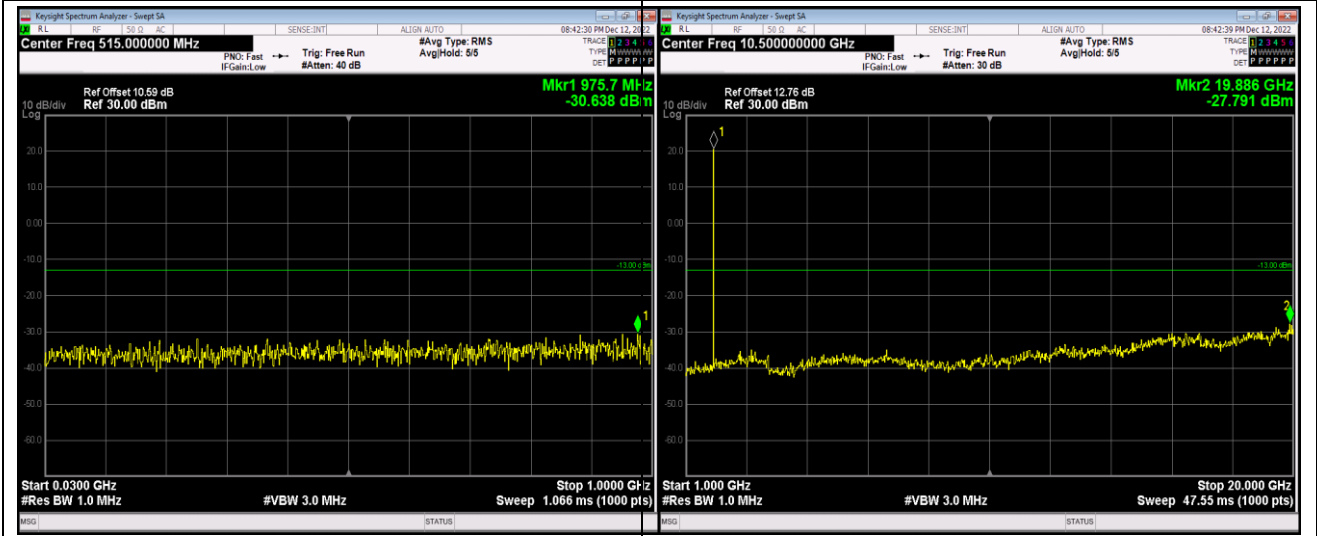

Band2-1.4MHz-16QAM-18900-1RB#0-Range1:30~1000MHz

Band2-1.4MHz-16QAM-18900-1RB#0-Range2:1000~20000MHz