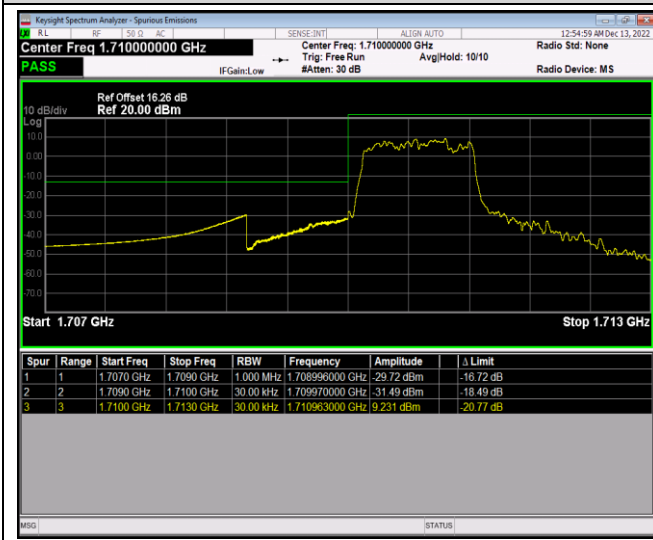

Band66-1.4MHz-16QAM-131979-6RB#0

Band66-1.4MHz-16QAM-132665-1RB#5