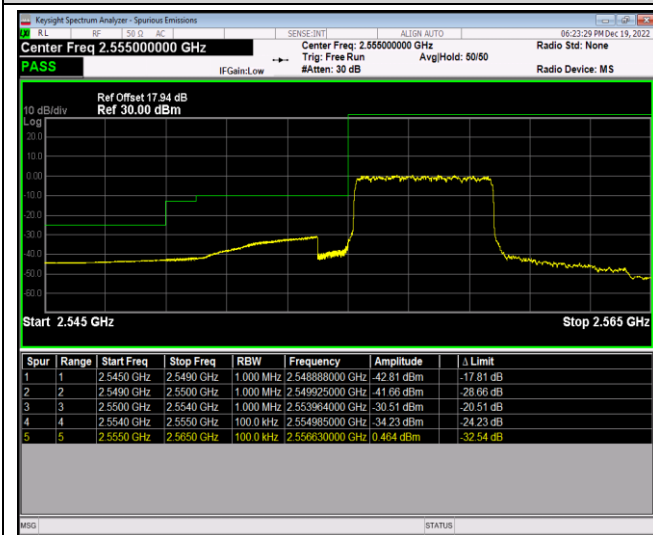

Band41-5MHz-QPSK-40265-25RB#0

Band41-5MHz-QPSK-41215-1RB#24