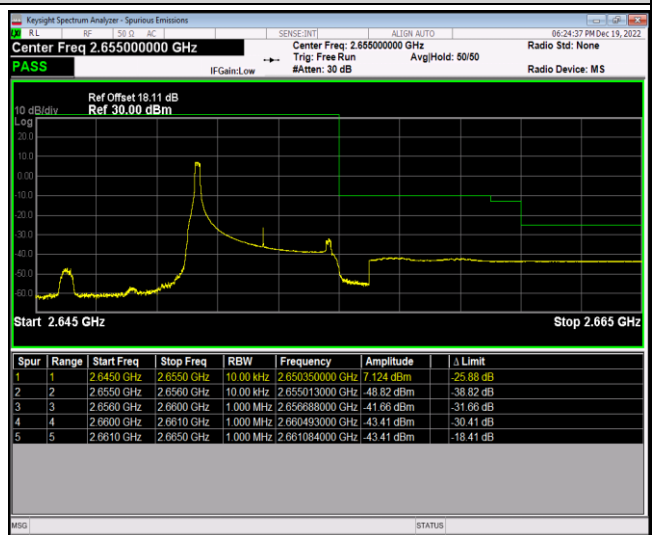

Band41-5MHz-QPSK-41215-1RB#0

Band41-5MHz-QPSK-41215-25RB#0