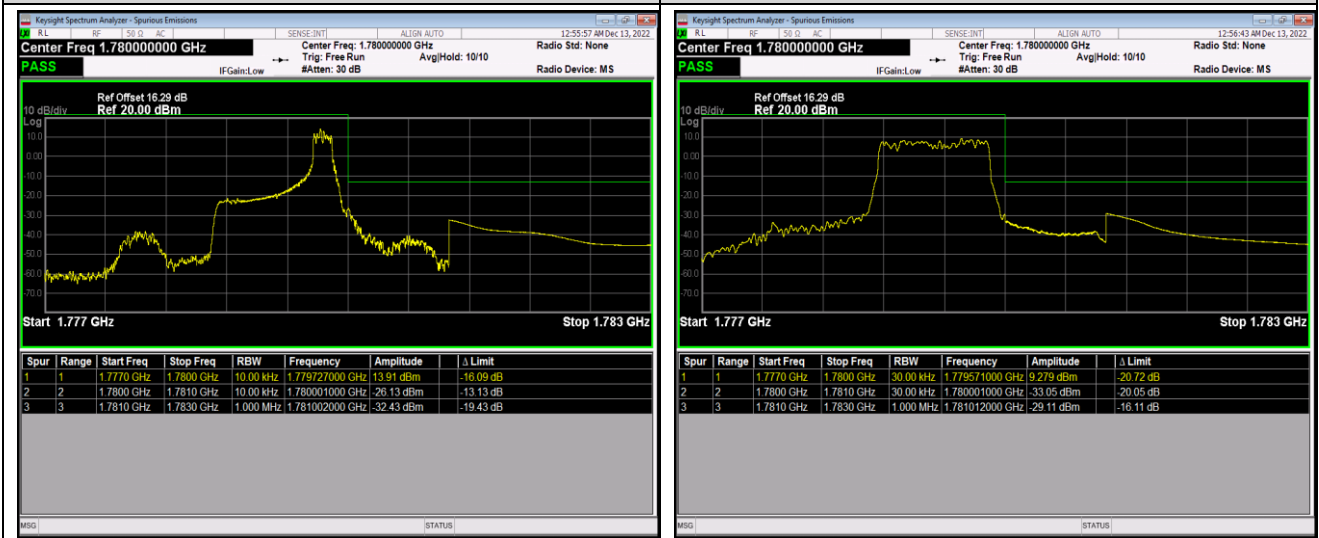

Band66-1.4MHz-QPSK-131979-1RB#0

Band66-1.4MHz-QPSK-131979-1RB#5

Band66-1.4MHz-QPSK-131979-6RB#0

Band66-1.4MHz-QPSK-132665-1RB#0

Band66-1.4MHz-QPSK-132665-1RB#5

Band66-1.4MHz-QPSK-132665-6RB#0

Band66-1.4MHz-16QAM-131979-1RB#0