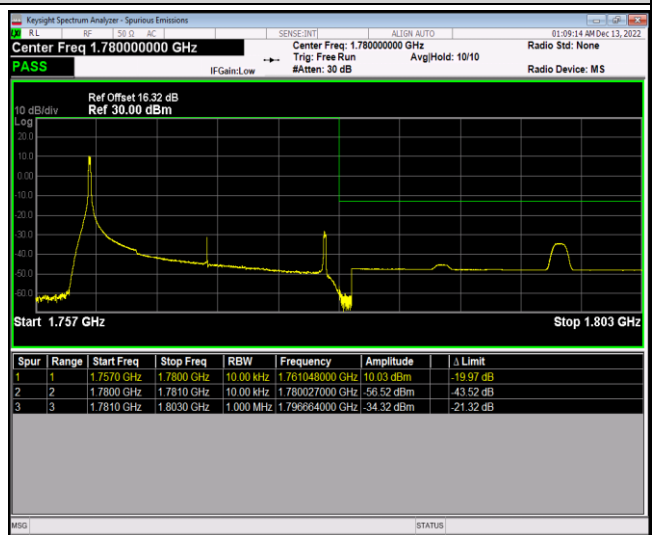

Band66-20MHz-16QAM-132572-1RB#0

Band66-20MHz-16QAM-132572-100RB#0