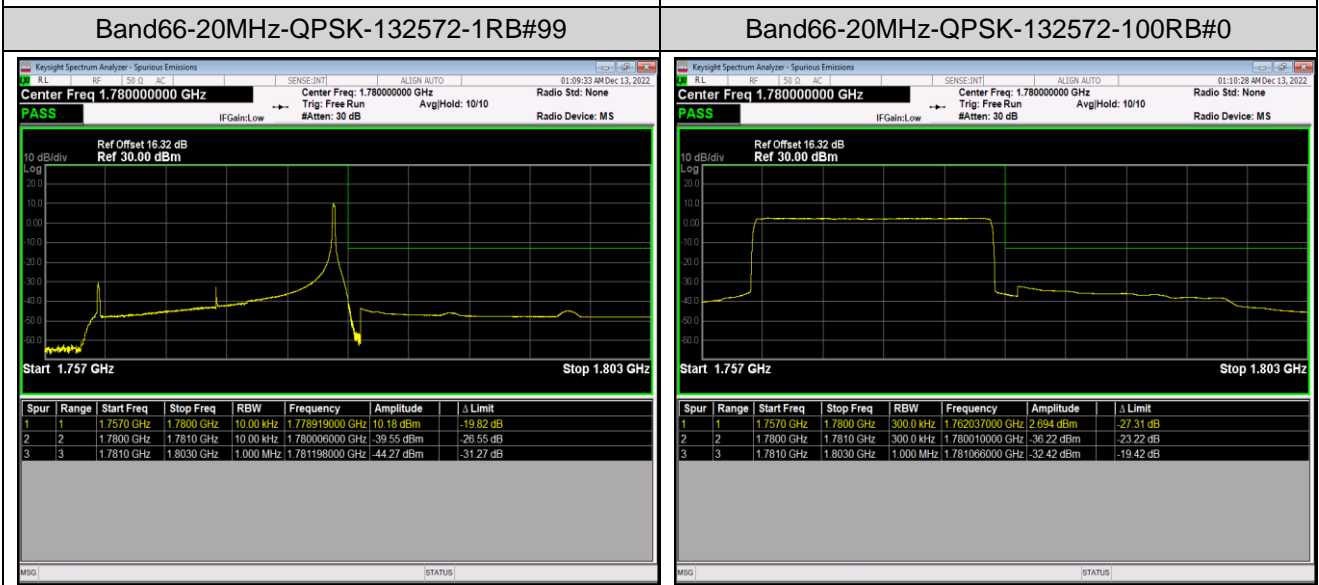

Band66-1.4MHz-16QAM-131979-1RB#5

Band66-1.4MHz-16QAM-131979-6RB#0

Band66-1.4MHz-16QAM-132665-1RB#0

Band66-1.4MHz-16QAM-132665-1RB#5

Band66-1.4MHz-16QAM-132665-6RB#0

Band66-20MHz-QPSK-132072-1RB#0

Band66-20MHz-QPSK-132072-1RB#99