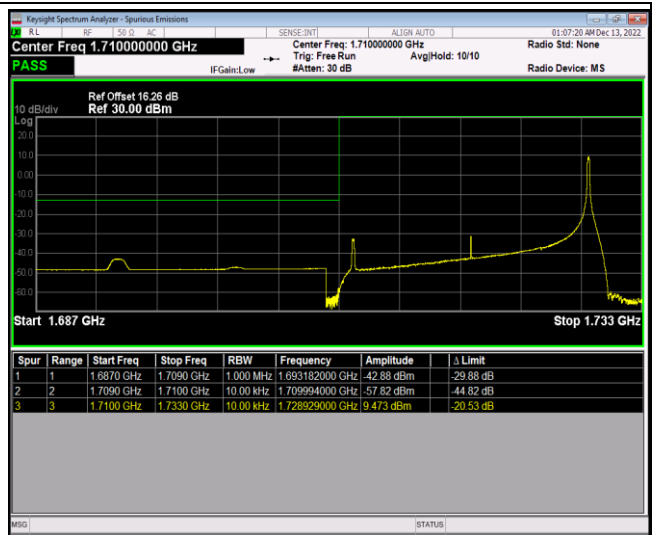

Band66-20MHz-16QAM-132572-1RB#0