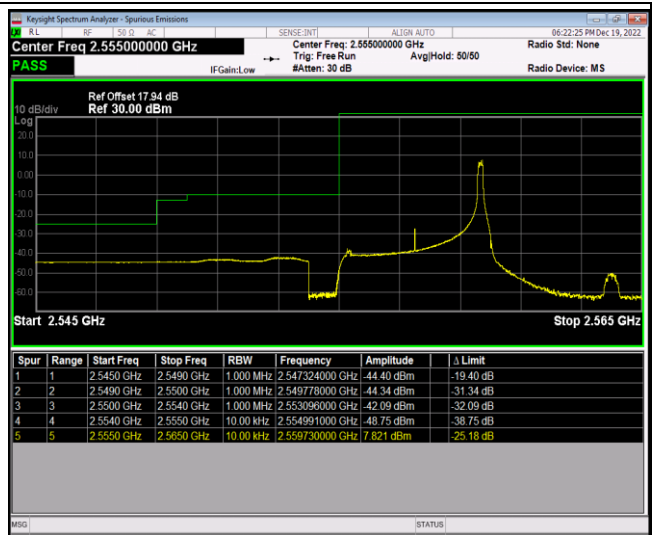

Band17-10MHz-16QAM-23780-50RB#0

Band17-10MHz-16QAM-23800-1RB#0

Band17-10MHz-16QAM-23800-1RB#49

Band17-10MHz-16QAM-23800-50RB#0

Band41-5MHz-QPSK-40265-1RB#0

Band41-5MHz-QPSK-40265-1RB#24

Band41-5MHz-QPSK-40265-25RB#0