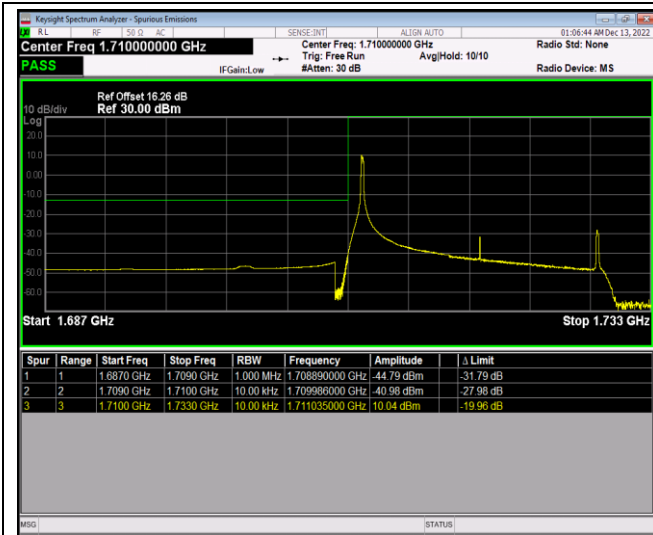

Band66-1.4MHz-16QAM-131979-1RB#5

Band66-1.4MHz-16QAM-131979-6RB#0

Band66-1.4MHz-16QAM-132665-1RB#0

Band66-1.4MHz-16QAM-132665-1RB#5

Band66-1.4MHz-16QAM-132665-6RB#0

Band66-20MHz-QPSK-132072-1RB#0

Band66-20MHz-QPSK-132072-1RB#99