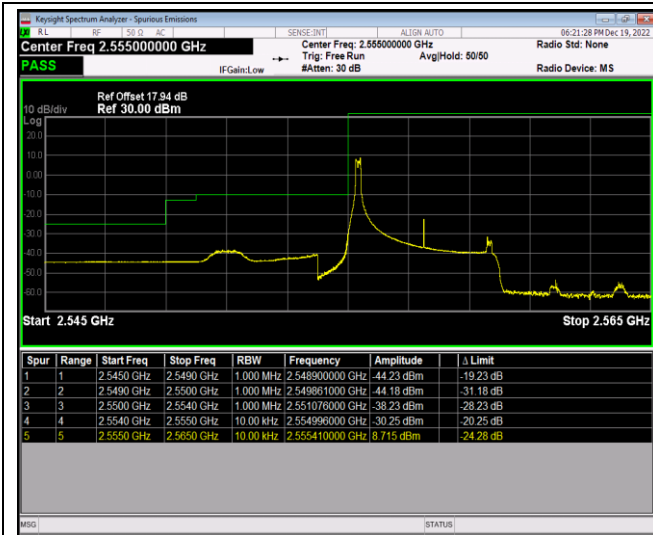

Band17-10MHz-16QAM-23780-50RB#0

Band17-10MHz-16QAM-23800-1RB#0

Band17-10MHz-16QAM-23800-1RB#49

Band17-10MHz-16QAM-23800-50RB#0

Band41-5MHz-QPSK-40265-1RB#0

Band41-5MHz-QPSK-40265-1RB#24

Band41-5MHz-QPSK-40265-25RB#0