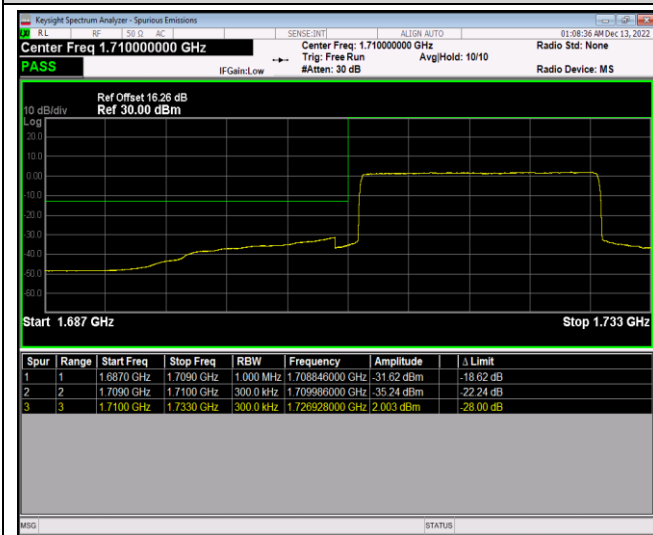

Band66-20MHz-16QAM-132072-100RB#0

Band66-20MHz-16QAM-132572-1RB#99