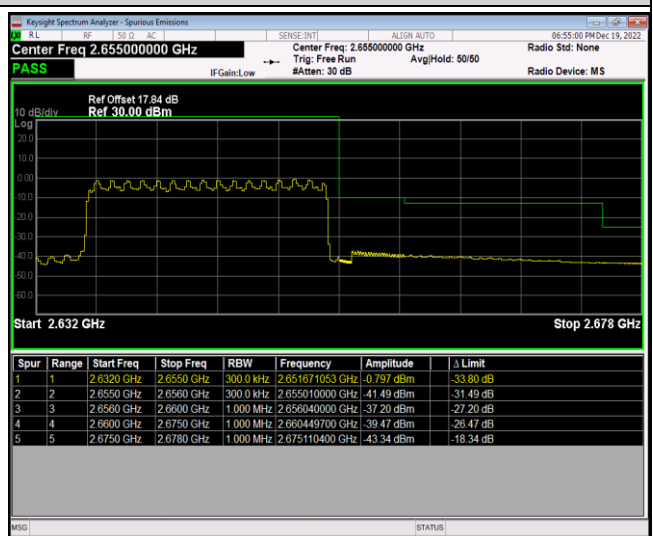

Band41-20MHz-16QAM-41140-100RB#0

Band66-1.4MHz-QPSK-131979-1RB#5