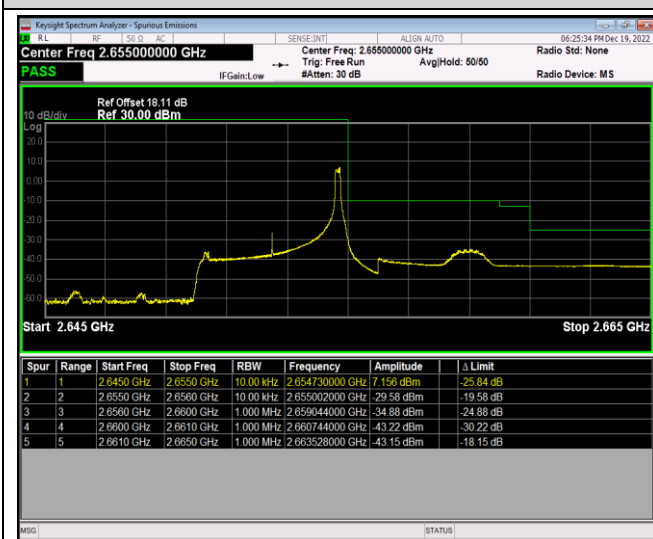

Band41-5MHz-QPSK-41215-1RB#24

Band41-5MHz-16QAM-40265-1RB#0