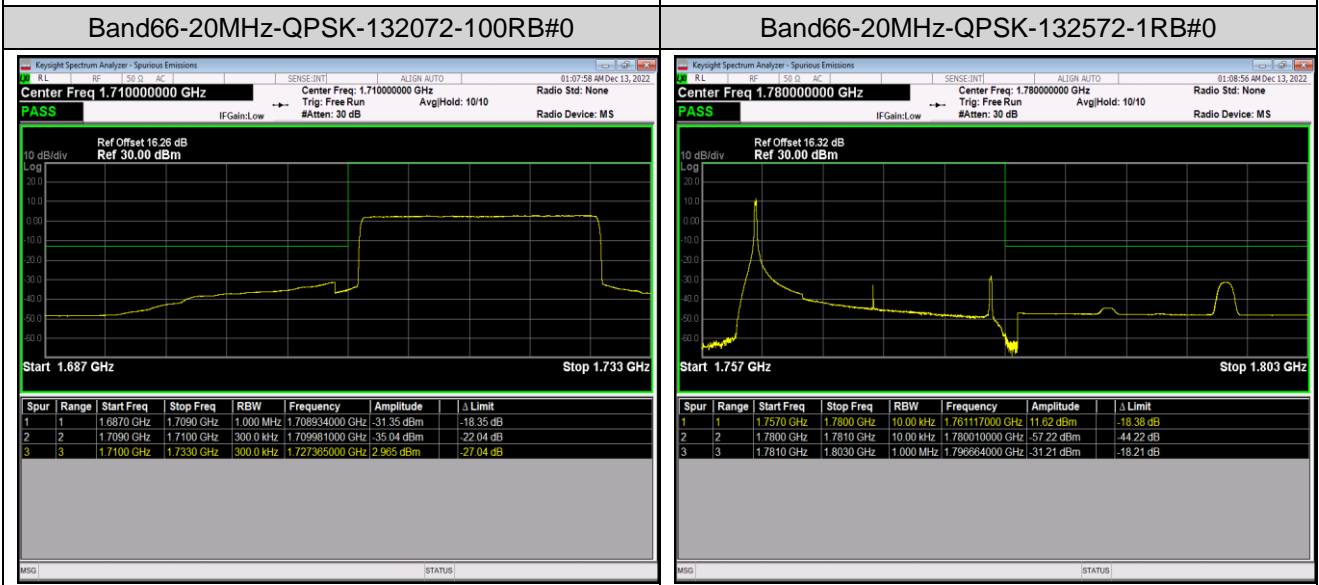

Band66-1.4MHz-16QAM-131979-1RB#5

Band66-1.4MHz-16QAM-131979-6RB#0

Band66-1.4MHz-16QAM-132665-1RB#0

Band66-1.4MHz-16QAM-132665-1RB#5

Band66-1.4MHz-16QAM-132665-6RB#0

Band66-20MHz-QPSK-132072-1RB#0

Band66-20MHz-QPSK-132072-1RB#99