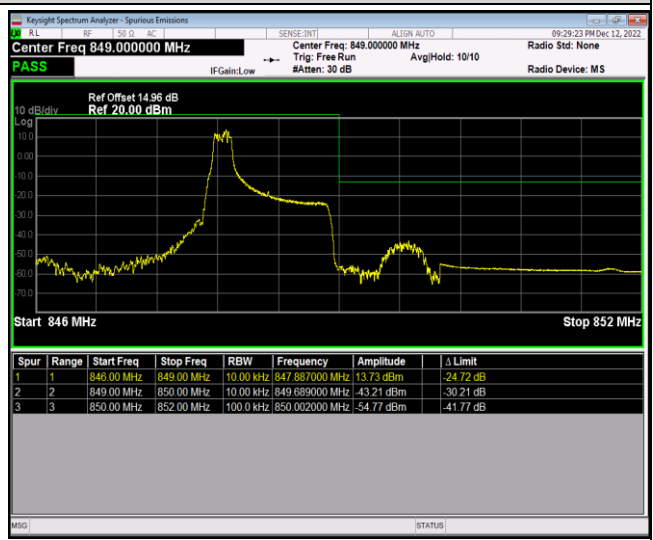

Band5-1.4MHz-QPSK-20643-1RB#0

Band5-1.4MHz-QPSK-20643-6RB#0