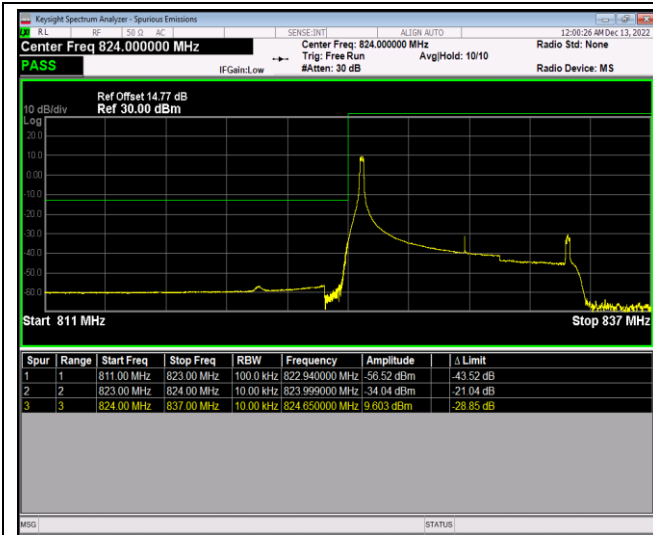

Band5-10MHz-16QAM-20450-1RB#0

Band5-10MHz-16QAM-20450-50RB#0