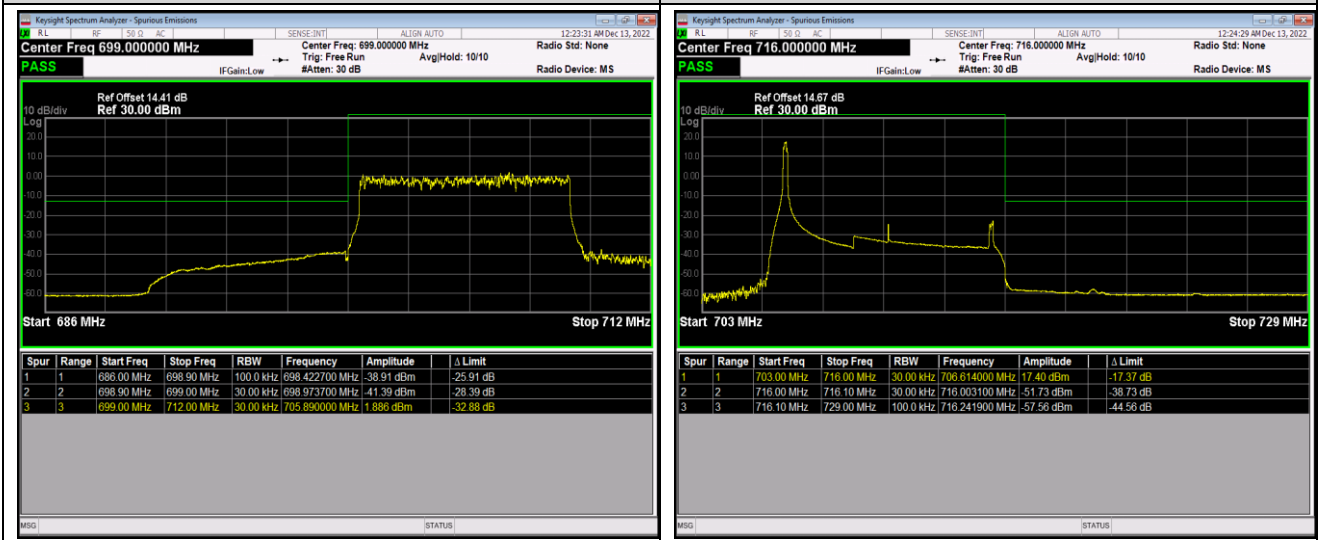

Band12-10MHz-QPSK-23060-50RB#0

Band12-10MHz-QPSK-23130-1RB#0

Band12-10MHz-QPSK-23130-1RB#49

Band12-10MHz-QPSK-23130-50RB#0