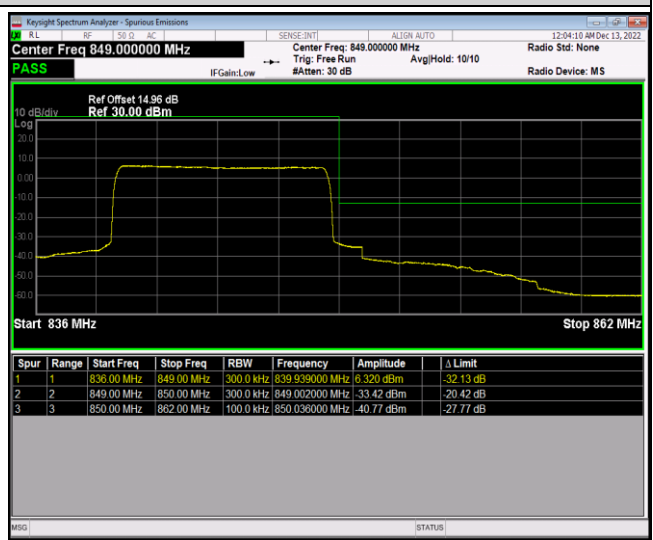

Band5-10MHz-QPSK-20600-50RB#0

Band5-10MHz-16QAM-20450-1RB#49