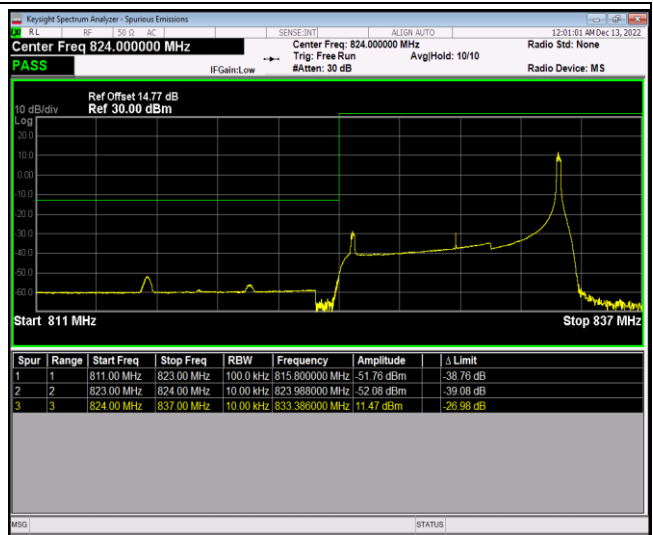

Band5-10MHz-16QAM-20450-1RB#49

Band5-10MHz-16QAM-20600-1RB#0