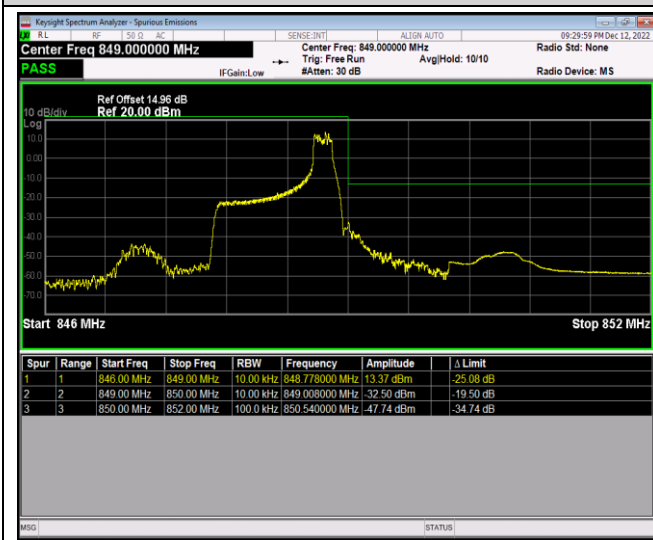

Band5-1.4MHz-QPSK-20643-1RB#5

Band5-1.4MHz-16QAM-20407-1RB#0