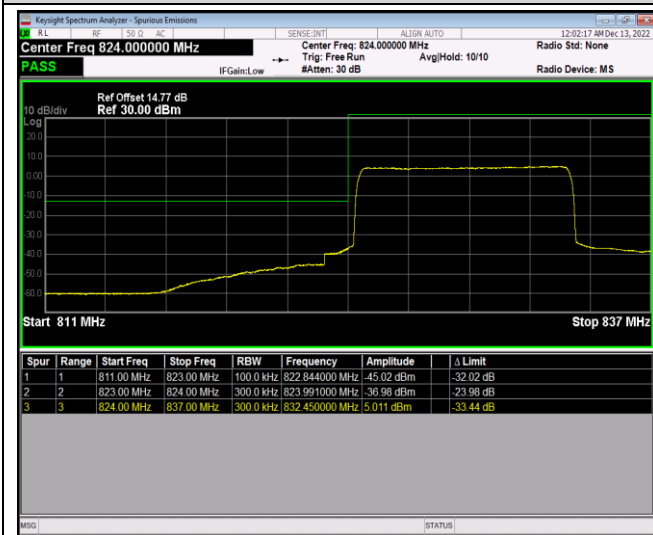

Band5-10MHz-16QAM-20450-1RB#0

Band5-10MHz-16QAM-20450-1RB#49

Band5-10MHz-16QAM-20450-50RB#0

Band5-10MHz-16QAM-20600-1RB#0

Band5-10MHz-16QAM-20600-1RB#49

Band5-10MHz-16QAM-20600-50RB#0

Band12-1.4MHz-QPSK-23017-1RB#0