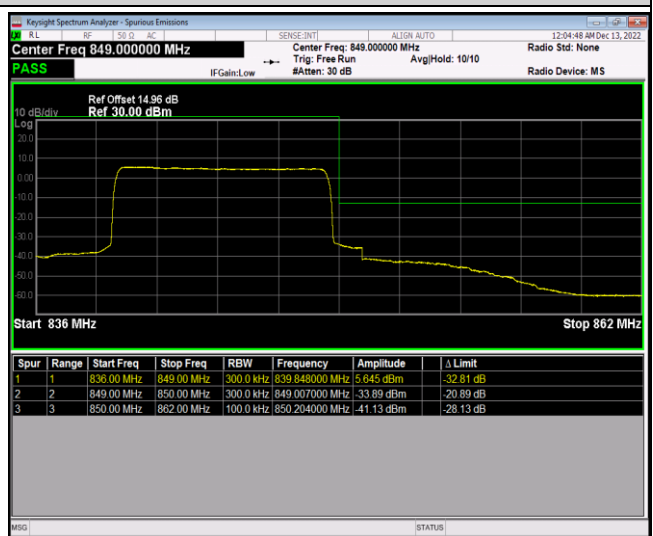

Band5-10MHz-16QAM-20450-1RB#0

Band5-10MHz-16QAM-20450-1RB#49

Band5-10MHz-16QAM-20450-50RB#0

Band5-10MHz-16QAM-20600-1RB#0

Band5-10MHz-16QAM-20600-1RB#49

Band5-10MHz-16QAM-20600-50RB#0

Band12-1.4MHz-QPSK-23017-1RB#0