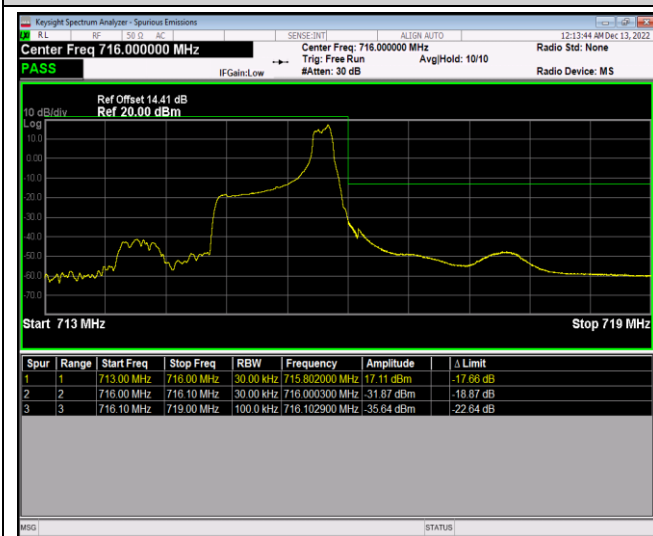

Band12-1.4MHz-16QAM-23017-6RB#0

Band12-1.4MHz-16QAM-23173-1RB#0

Band12-1.4MHz-16QAM-23173-1RB#5

Band12-1.4MHz-16QAM-23173-6RB#0

Band12-10MHz-QPSK-23060-1RB#0

Band12-10MHz-QPSK-23060-1RB#49

Band12-10MHz-QPSK-23060-50RB#0