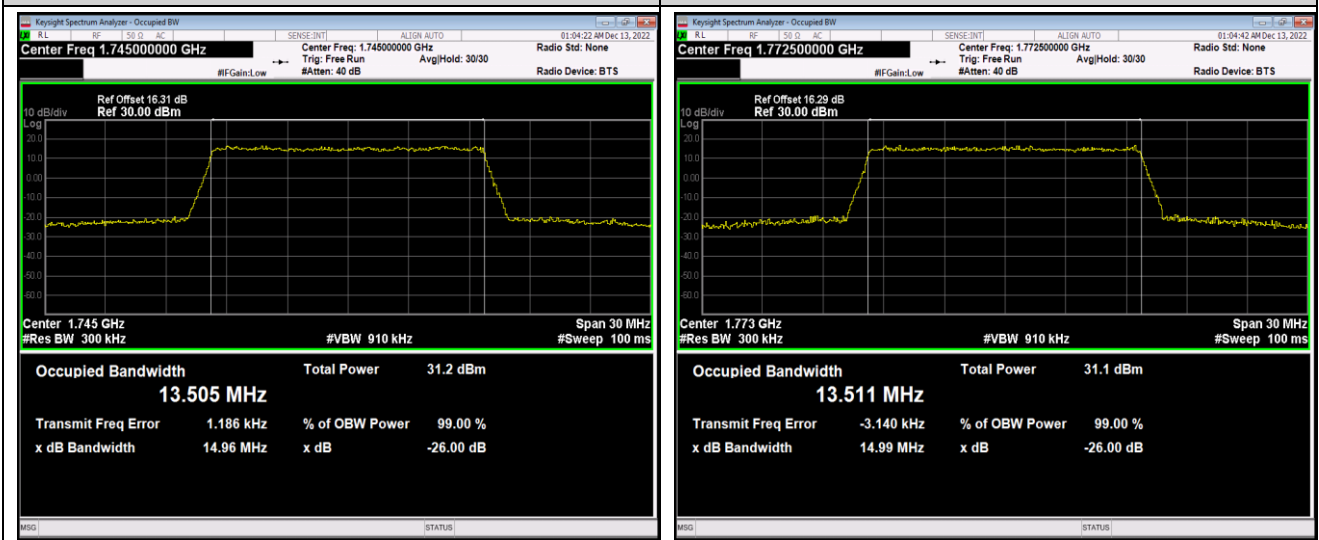

Band66-15MHz-16QAM-132322-75RB#0

Band66-15MHz-16QAM-132597-75RB#0