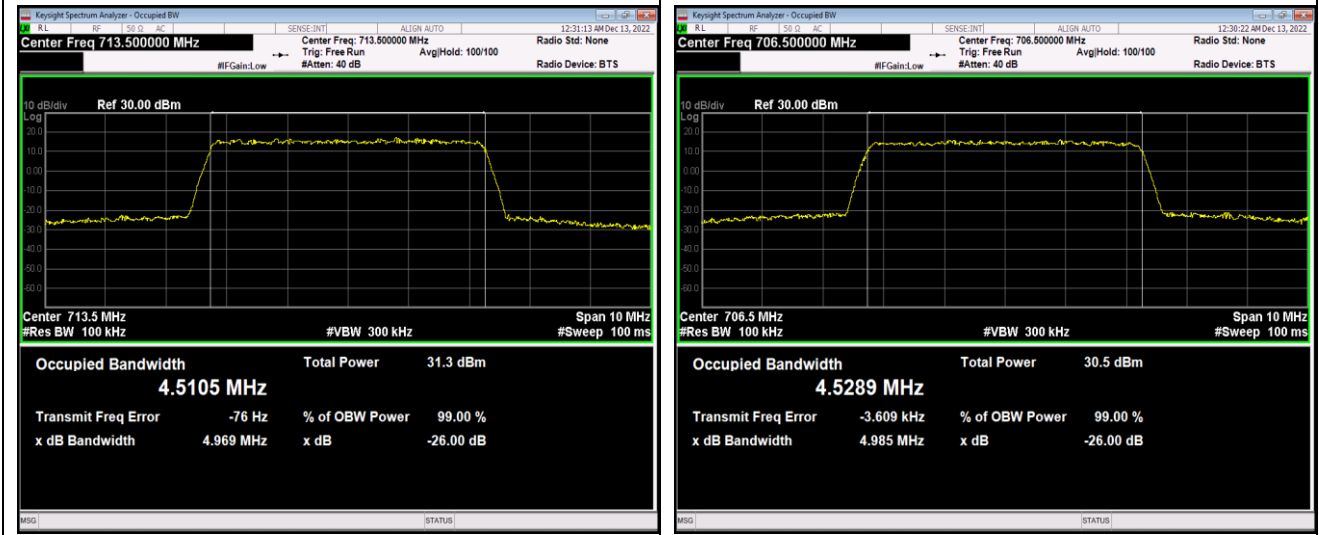

Band17-5MHz-QPSK-23825-25RB#0

Band17-5MHz-16QAM-23755-25RB#0

Band17-5MHz-16QAM-23790-25RB#0

Band17-5MHz-16QAM-23825-25RB#0