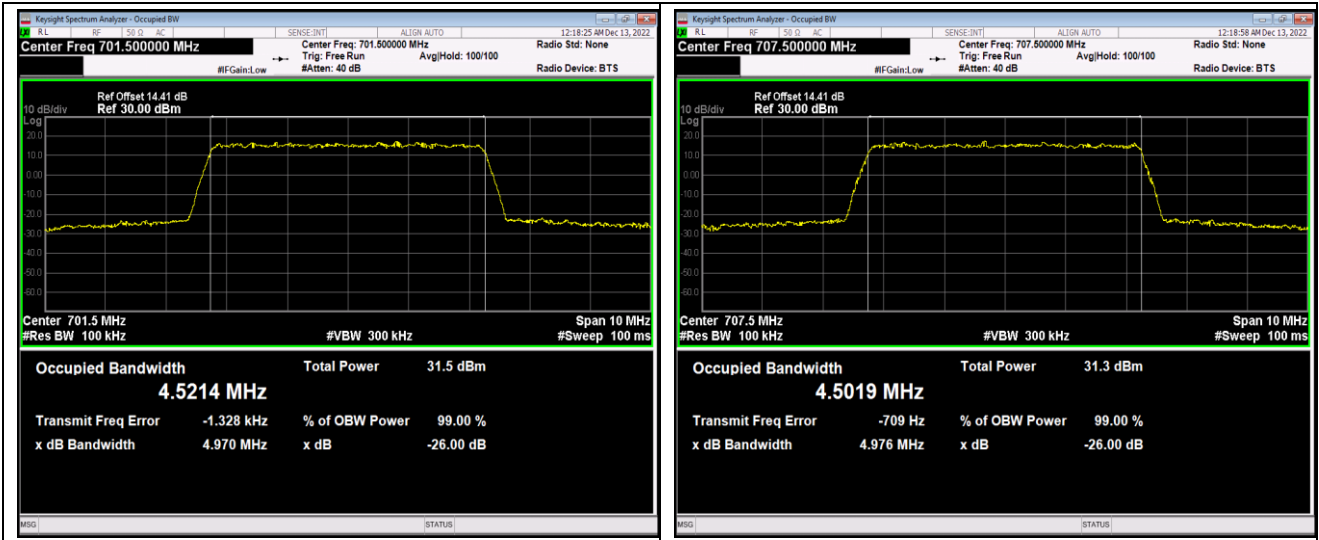

Band12-5MHz-QPSK-23035-25RB#0

Band12-5MHz-QPSK-23095-25RB#0

Band12-5MHz-QPSK-23155-25RB#0

Band12-5MHz-16QAM-23035-25RB#0