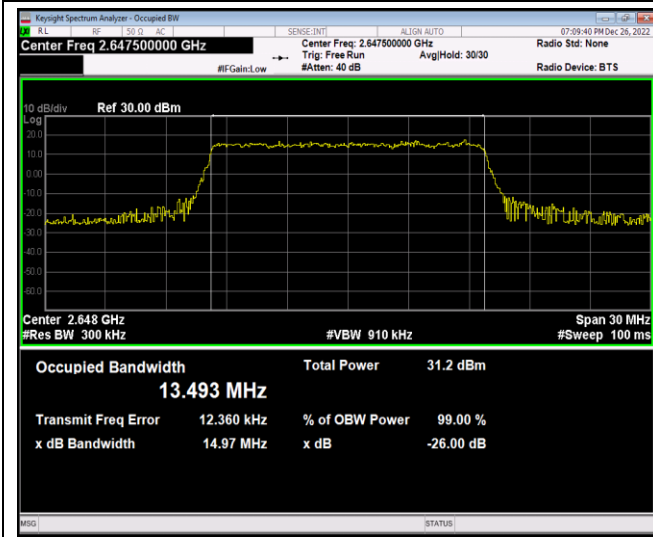

Band41-10MHz-16QAM-40290-50RB#0

Band41-10MHz-16QAM-40740-50RB#0

Band41-10MHz-16QAM-41190-50RB#0

Band41-15MHz-QPSK-40315-75RB#0

Band41-15MHz-QPSK-40740-75RB#0

Band41-15MHz-QPSK-41165-75RB#0

Band41-15MHz-16QAM-40315-75RB#0