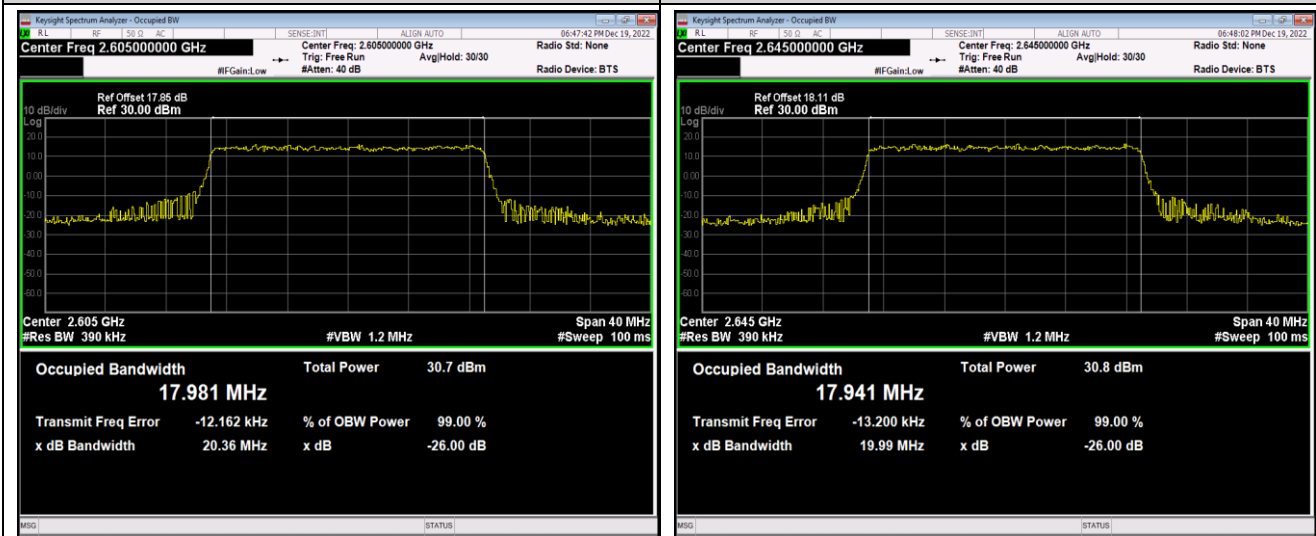

Band41-20MHz-16QAM-40740-100RB#0

Band41-20MHz-16QAM-41140-100RB#0

Band66-1.4MHz-QPSK-131979-6RB#0

Band66-1.4MHz-QPSK-132322-6RB#0