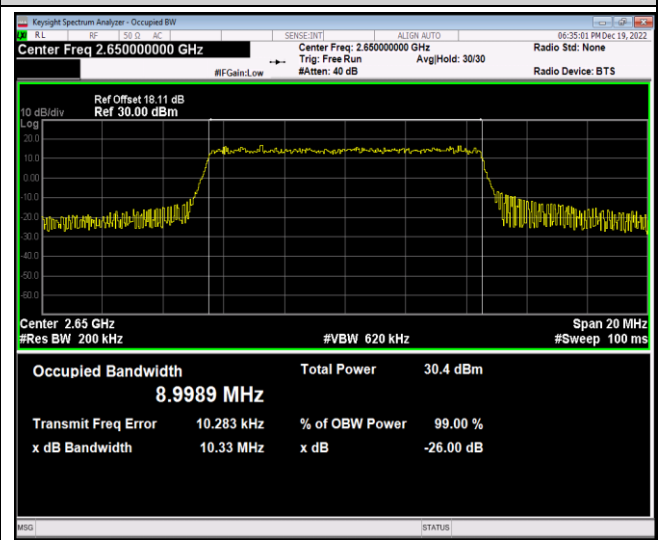

Band41-10MHz-16QAM-40290-50RB#0

Band41-10MHz-16QAM-40740-50RB#0

Band41-10MHz-16QAM-41190-50RB#0

Band41-15MHz-QPSK-40315-75RB#0

Band41-15MHz-QPSK-40740-75RB#0

Band41-15MHz-QPSK-41165-75RB#0

Band41-15MHz-16QAM-40315-75RB#0