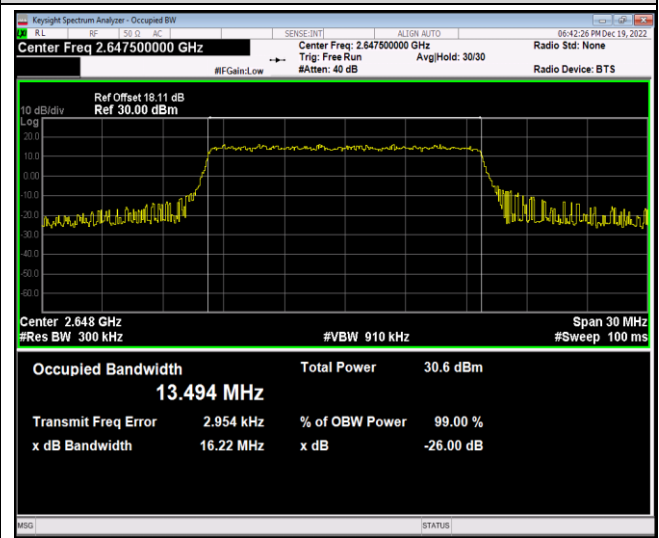

Band41-15MHz-16QAM-41165-75RB#0

Band41-20MHz-QPSK-40740-100RB#0