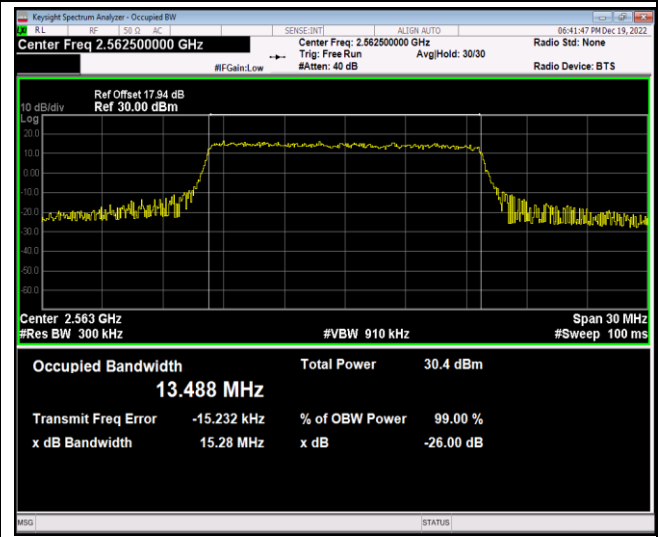

Band41-15MHz-16QAM-40315-75RB#0

Band41-15MHz-16QAM-41165-75RB#0