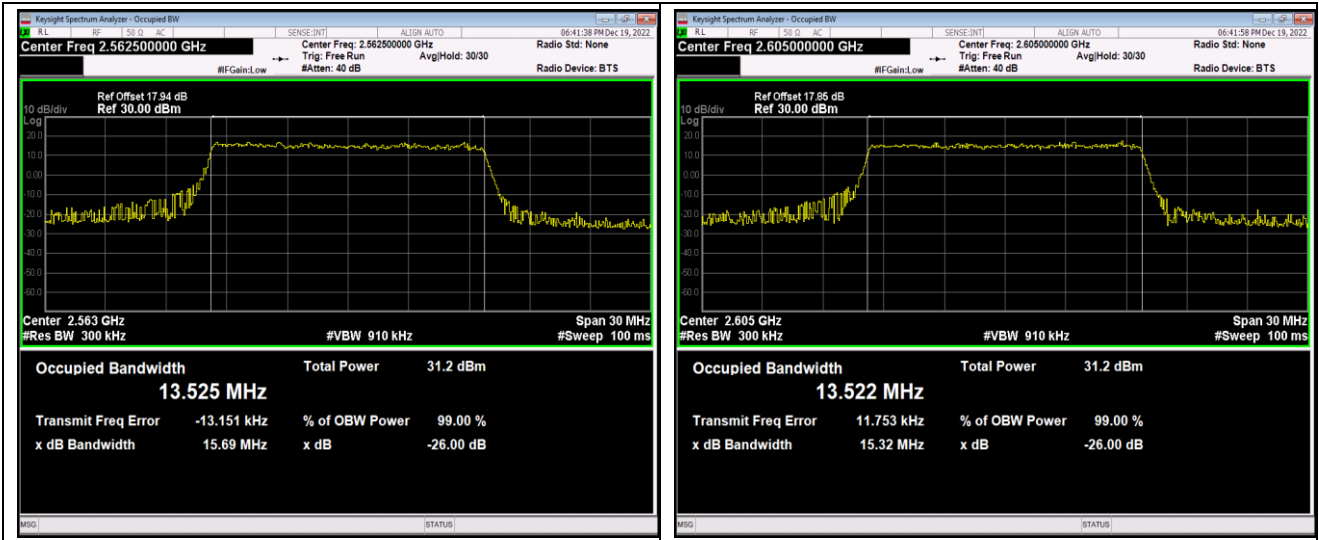

Band41-10MHz-16QAM-40290-50RB#0

Band41-10MHz-16QAM-40740-50RB#0

Band41-10MHz-16QAM-41190-50RB#0

Band41-15MHz-QPSK-40315-75RB#0

Band41-15MHz-QPSK-40740-75RB#0

Band41-15MHz-QPSK-41165-75RB#0

Band41-15MHz-16QAM-40315-75RB#0