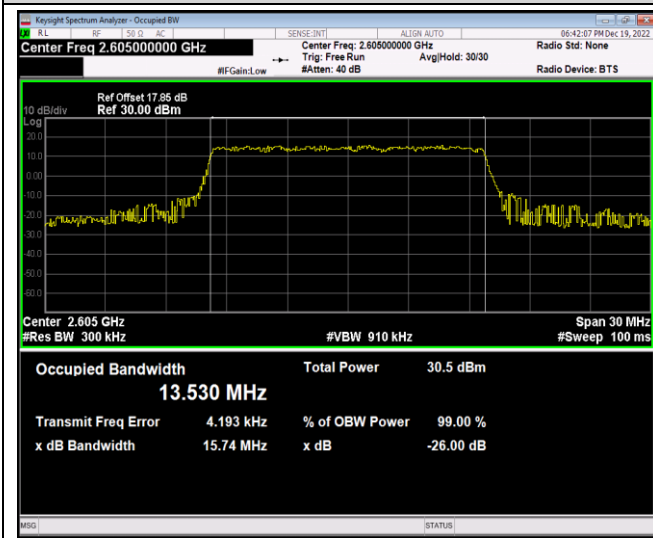

Band41-15MHz-16QAM-40740-75RB#0

Band41-20MHz-QPSK-40340-100RB#0