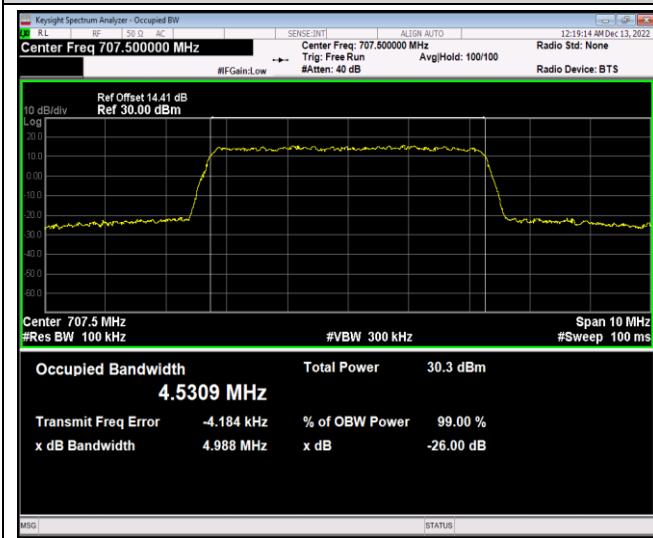

Band12-3MHz-16QAM-23165-15RB#0

Band12-5MHz-QPSK-23035-25RB#0

Band12-5MHz-QPSK-23095-25RB#0

Band12-5MHz-QPSK-23155-25RB#0

Band12-5MHz-16QAM-23035-25RB#0

Band12-5MHz-16QAM-23095-25RB#0

Band12-5MHz-16QAM-23155-25RB#0