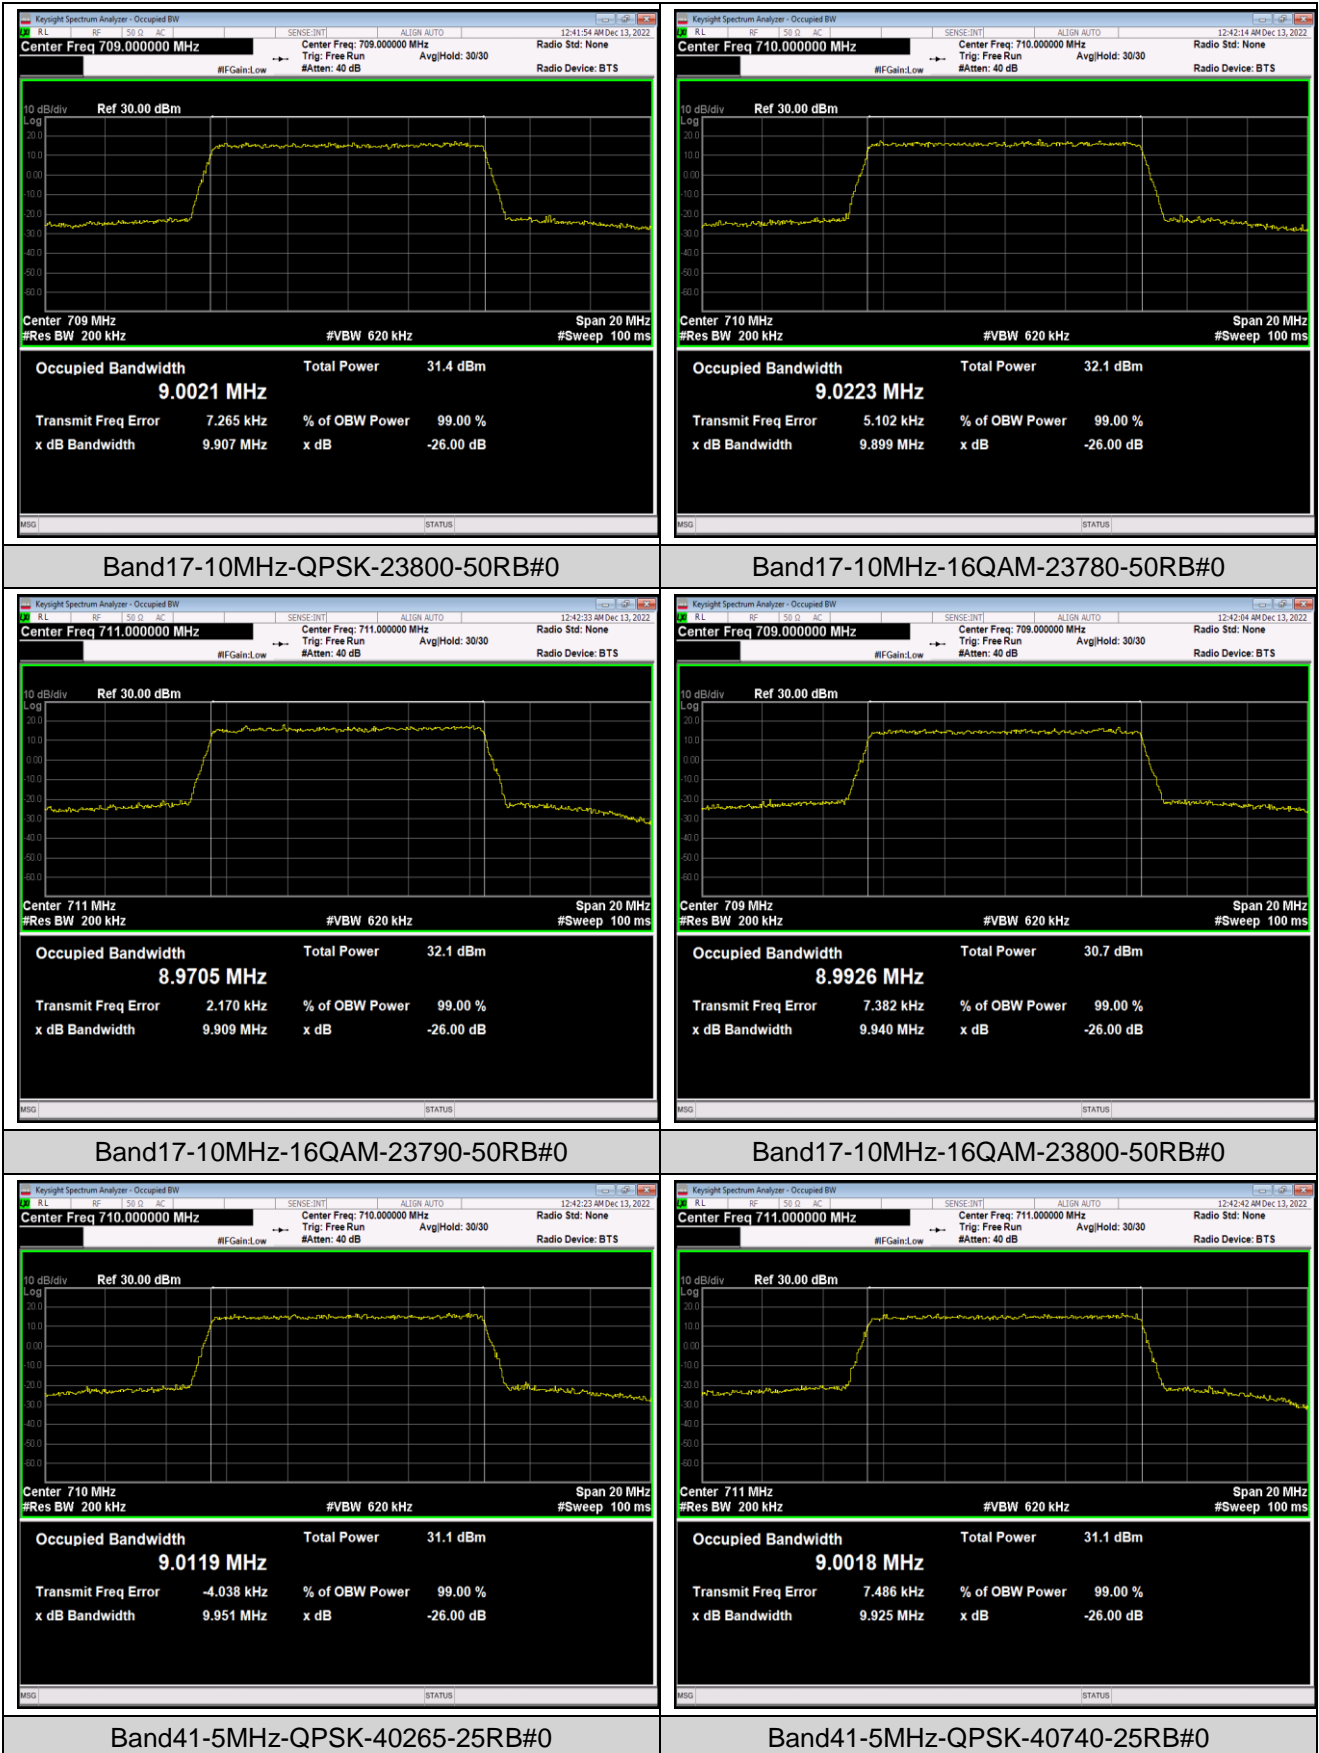

Band17-5MHz-QPSK-23790-25RB#0

Band17-5MHz-QPSK-23825-25RB#0

Band17-5MHz-16QAM-23755-25RB#0

Band17-5MHz-16QAM-23790-25RB#0

Band17-5MHz-16QAM-23825-25RB#0

Band17-10MHz-QPSK-23780-50RB#0

Band17-10MHz-QPSK-23790-50RB#0