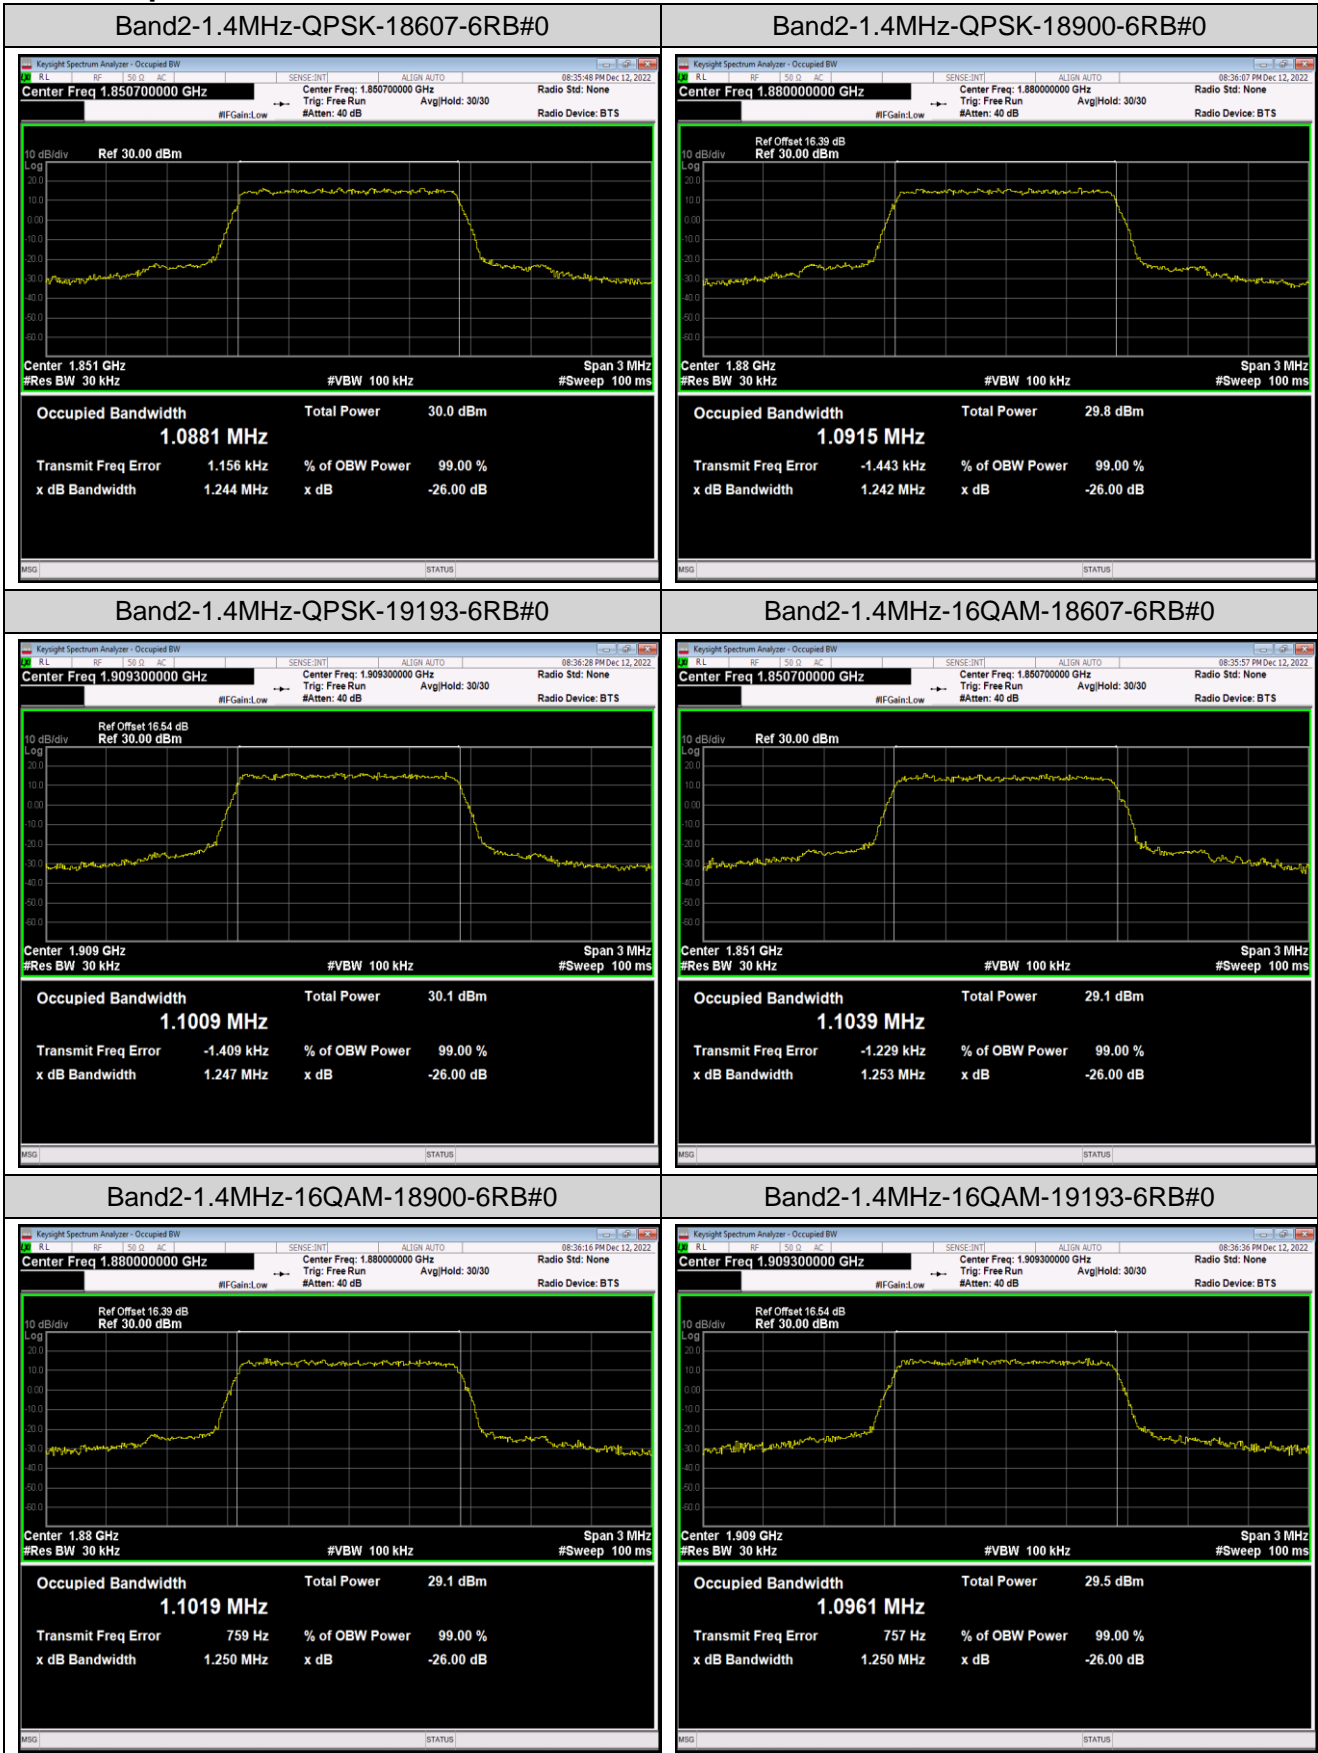

Test Graphs