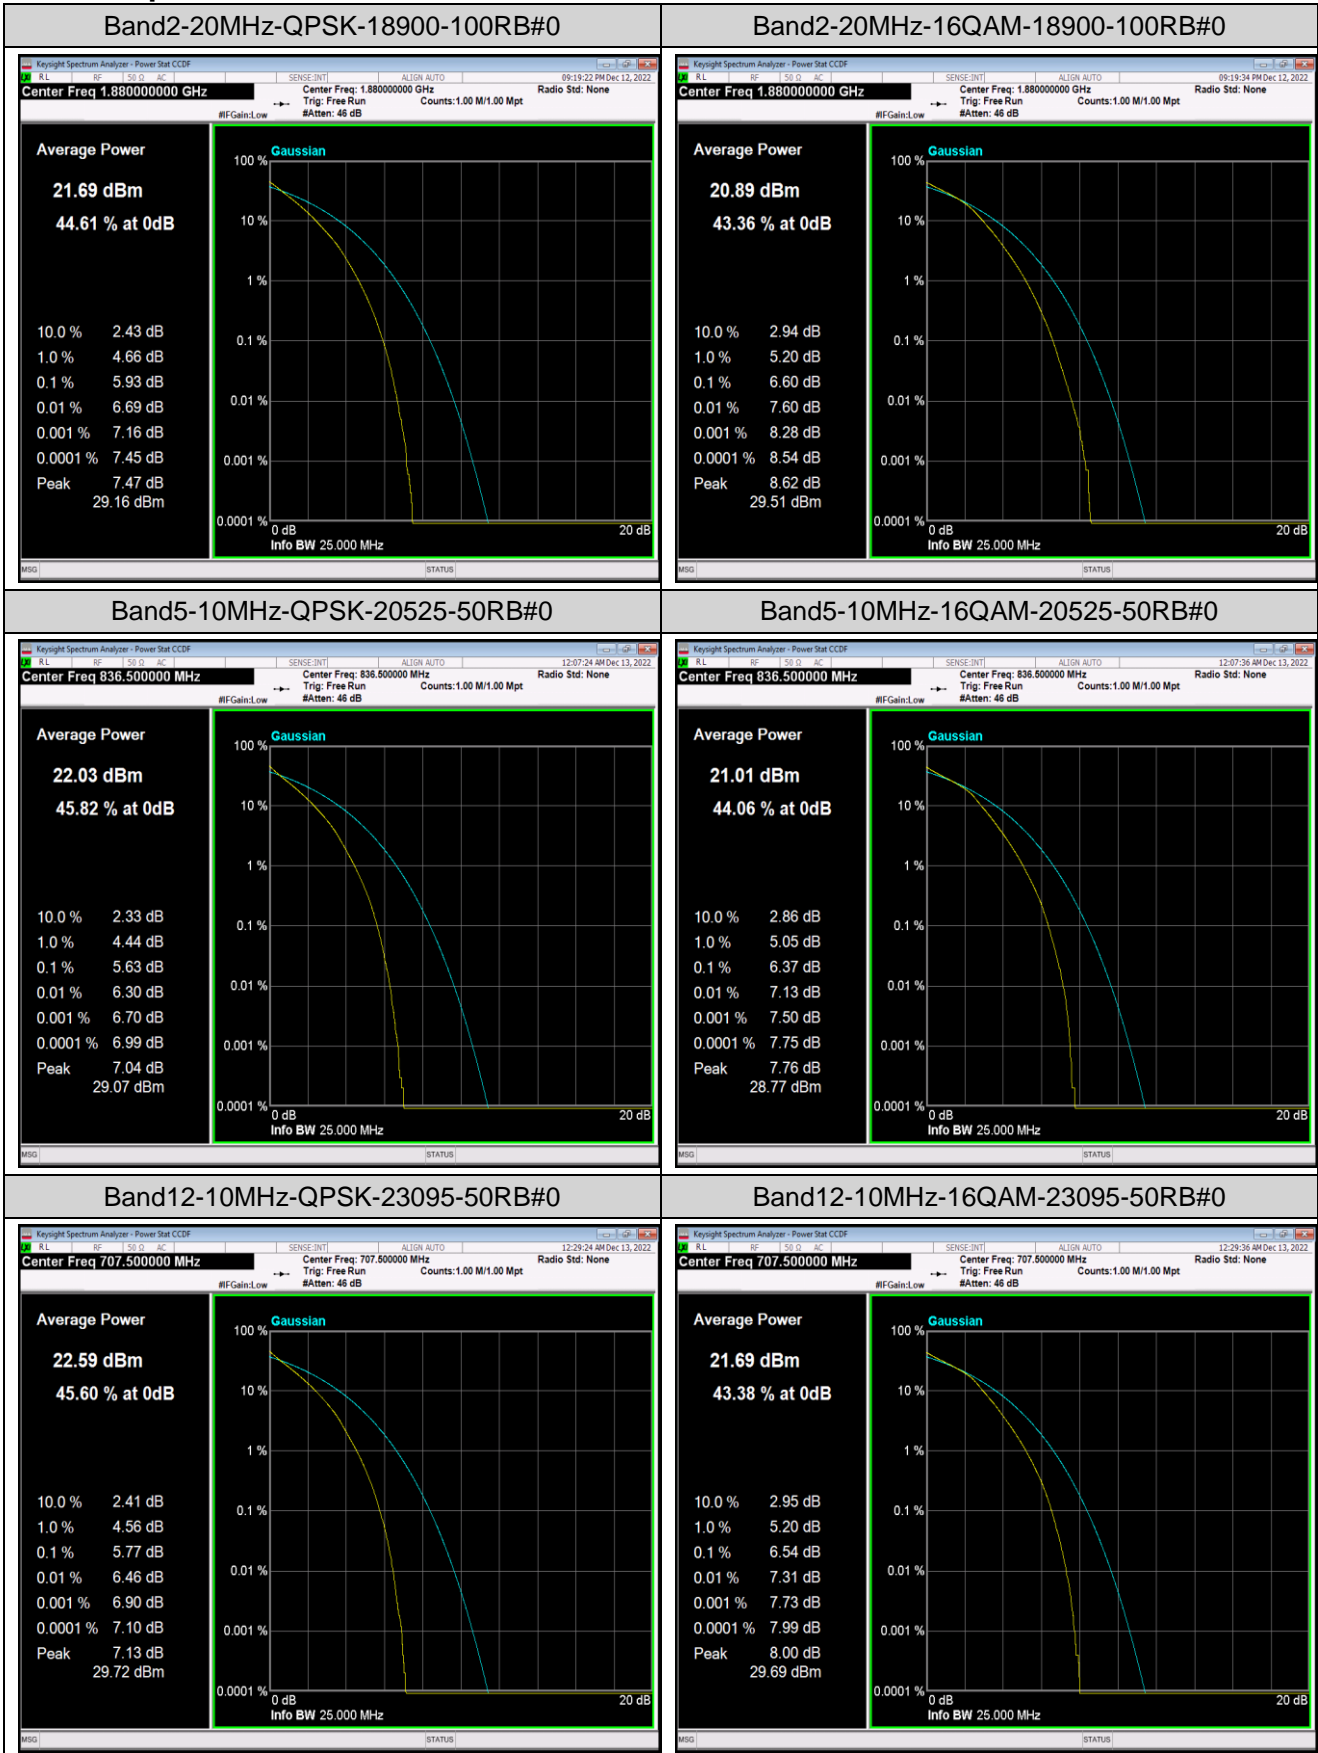

Test Graphs