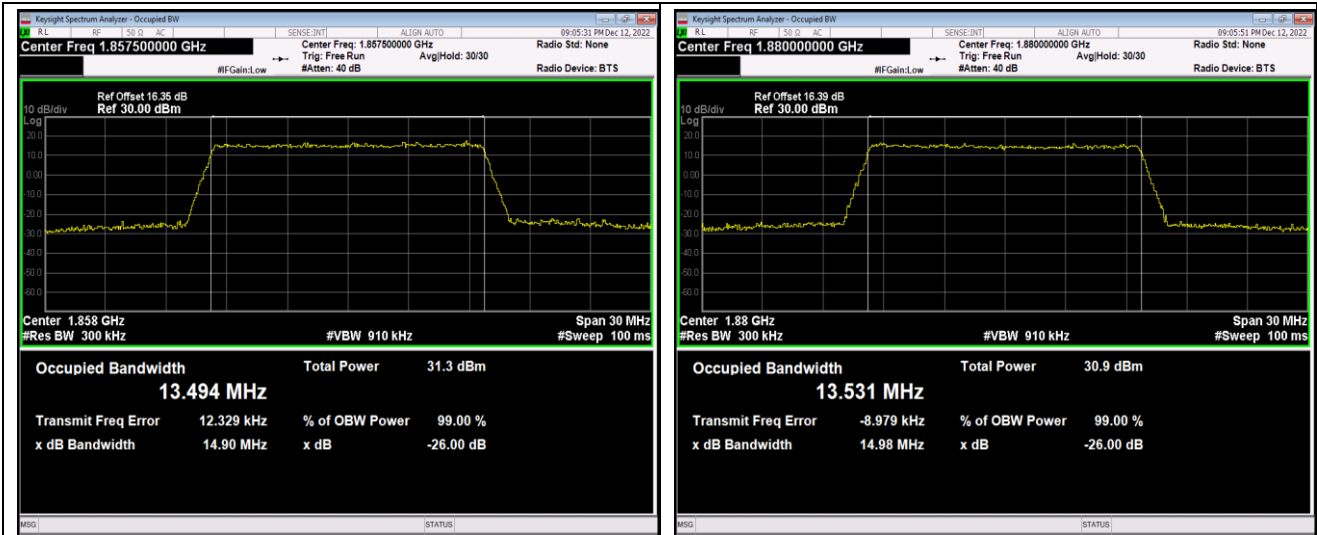

Test Graphs

Band2-10MHz-QPSK-19150-50RB#0

Band2-10MHz-16QAM-18650-50RB#0

Band2-10MHz-16QAM-18900-50RB#0

Band2-10MHz-16QAM-19150-50RB#0

Band2-15MHz-QPSK-18675-75RB#0

Band2-15MHz-QPSK-18900-75RB#0

Band2-15MHz-QPSK-19125-75RB#0