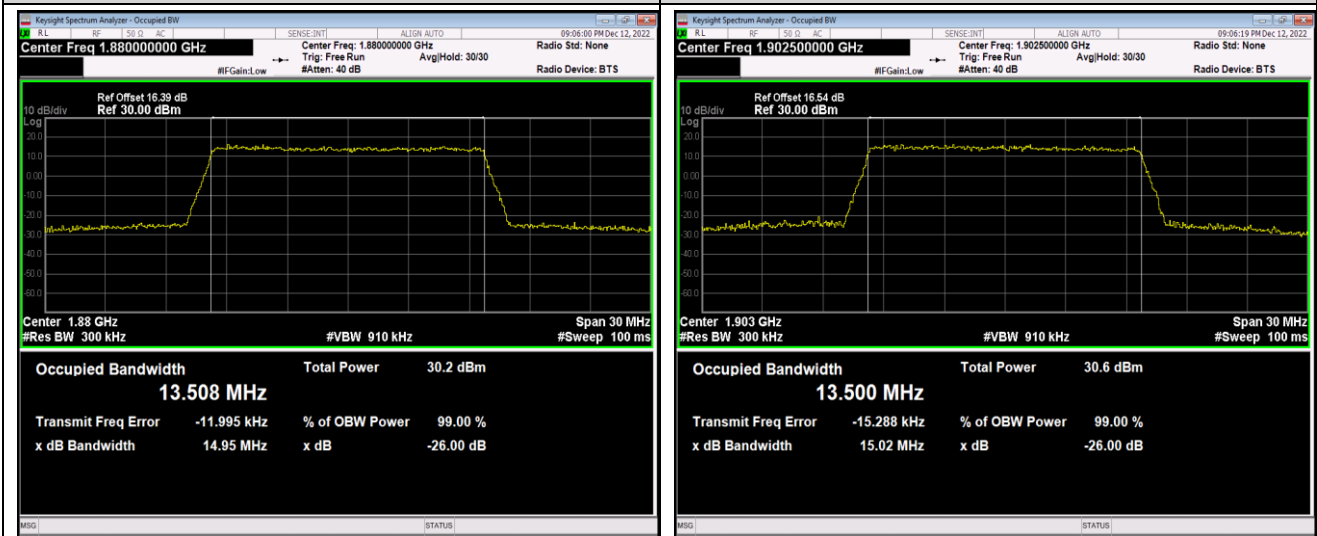

Band2-15MHz-16QAM-18900-75RB#0

Band2-15MHz-16QAM-19125-75RB#0

Band2-20MHz-QPSK-18700-100RB#0

Band2-20MHz-QPSK-18900-100RB#0