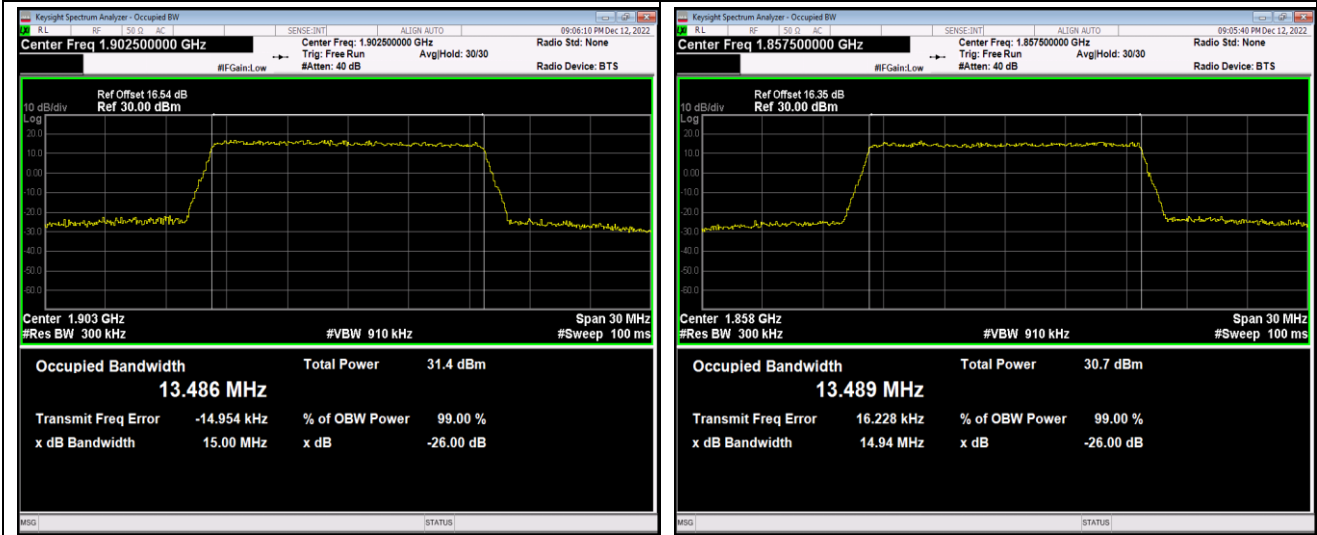

Band2-15MHz-QPSK-19125-75RB#0

Band2-15MHz-16QAM-18675-75RB#0

Band2-15MHz-16QAM-18900-75RB#0

Band2-15MHz-16QAM-19125-75RB#0