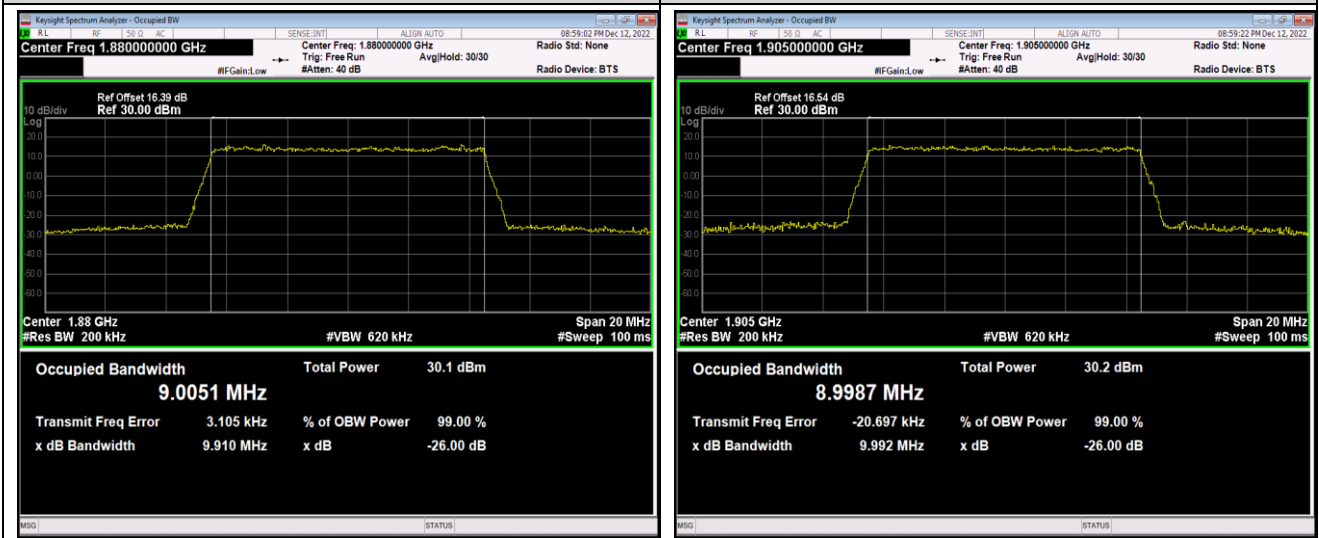

Test Graphs

Band2-10MHz-QPSK-19150-50RB#0

Band2-10MHz-16QAM-18650-50RB#0

Band2-10MHz-16QAM-18900-50RB#0

Band2-10MHz-16QAM-19150-50RB#0

Band2-15MHz-QPSK-18675-75RB#0

Band2-15MHz-QPSK-18900-75RB#0

Band2-15MHz-QPSK-19125-75RB#0