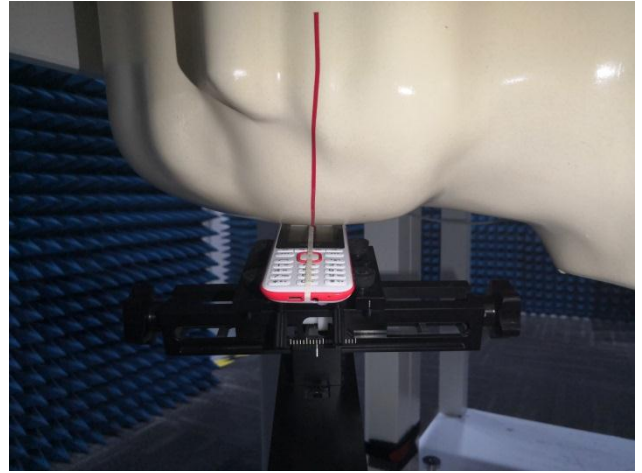

EUT Photos (Model: SKY F2C)

EUT Antenna Locations

SAR Test Setup Photos

Head

Right Cheek

Right Tilted

Left Cheek

Left Tilted

Body

Front side (10mm)

Back side(10mm)

Left Cheek With Headset

EUT holder Perturbation Evaluation Test Setup Photos

DUT with device holder (DUT direct contact with the phantom)

DUT without device holder (DUT direct contact with the phantom)