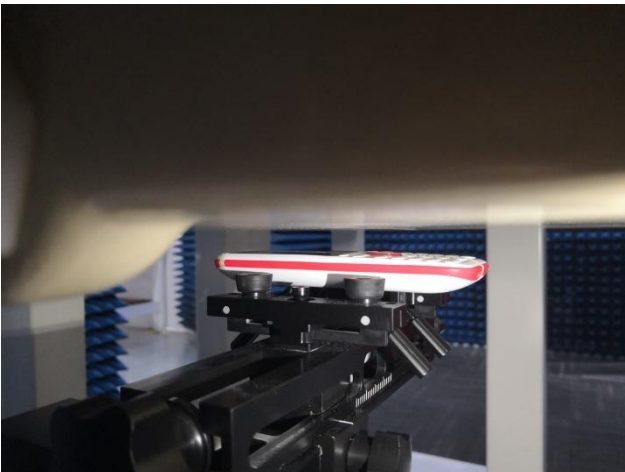

EUT Photos (Model: SKY F2C)

EUT Antenna Locations

SAR Test Setup Photos

Head

Right Cheek

Right Tilted

Left Cheek

Left Tilted

Body

Front side (10mm)

Back side(10mm)

Left Cheek With Headset

EUT holder Perturbation Evaluation Test Setup Photos

DUT with device holder (DUT direct contact with the phantom)

DUT without device holder (DUT direct contact with the phantom)