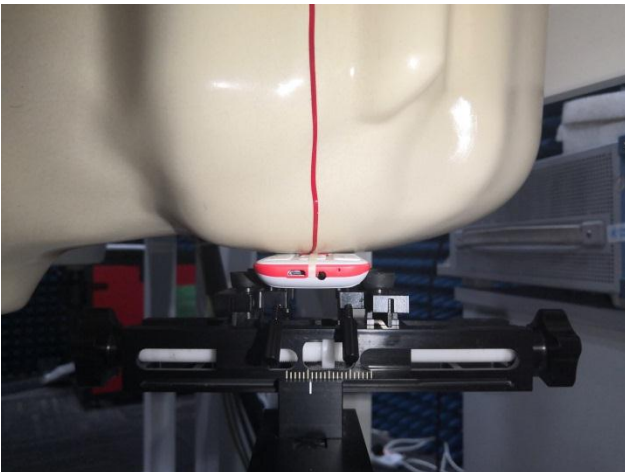

EUT Photos (Model: SKY F2C)

EUT Antenna Locations

SAR Test Setup Photos

Head

Right Cheek

Right Tilted

Left Cheek

Left Tilted

Body

Front side (10mm)

Back side(10mm)

Left Cheek With Headset

EUT holder Perturbation Evaluation Test Setup Photos

DUT with device holder (DUT direct contact with the phantom)

DUT without device holder (DUT direct contact with the phantom)