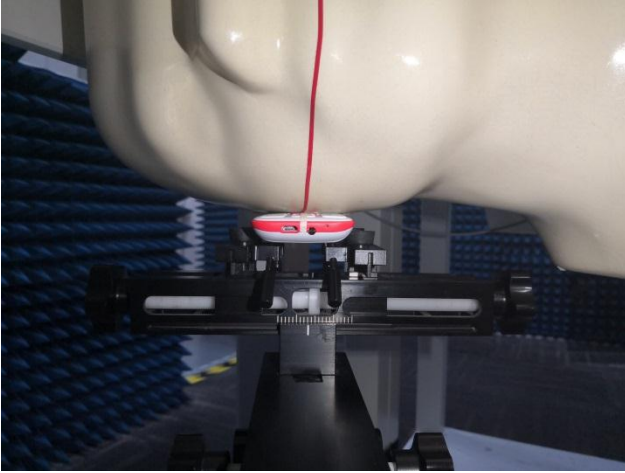

EUT Photos (Model: SKY F2C)

EUT Antenna Locations

SAR Test Setup Photos

Head

Right Cheek

Right Tilted

Left Cheek

Left Tilted

Body

Front side (10mm)

Back side(10mm)

Left Cheek With Headset

EUT holder Perturbation Evaluation Test Setup Photos

DUT with device holder (DUT direct contact with the phantom)

DUT without device holder (DUT direct contact with the phantom)