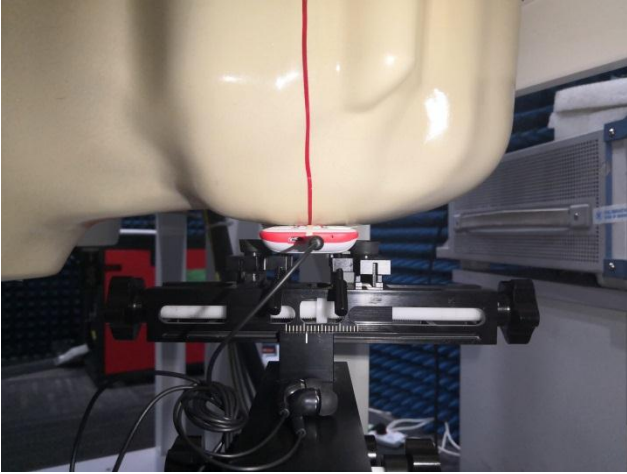

EUT Photos (Model: SKY F2C)

EUT Antenna Locations

SAR Test Setup Photos

Head

Right Cheek

Right Tilted

Left Cheek

Left Tilted

Body

Front side (10mm)

Back side(10mm)

Left Cheek With Headset

EUT holder Perturbation Evaluation Test Setup Photos

DUT with device holder (DUT direct contact with the phantom)

DUT without device holder (DUT direct contact with the phantom)