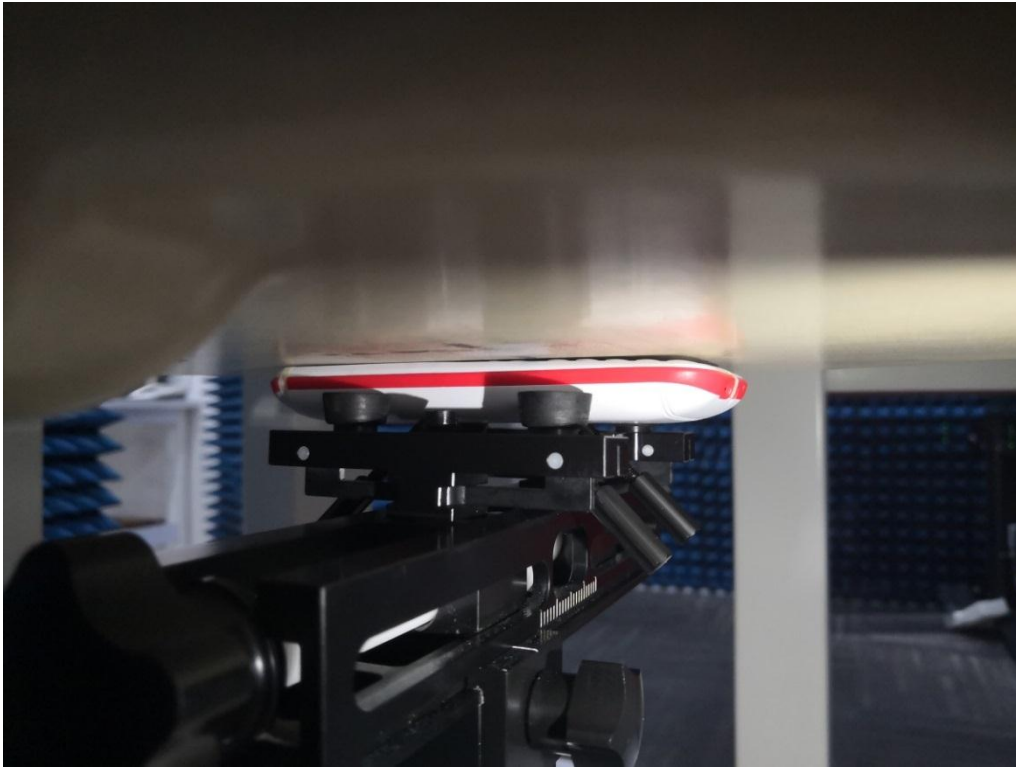

EUT Photos (Model: SKY F2C)

EUT Antenna Locations

SAR Test Setup Photos

Head

Right Cheek

Right Tilted

Left Cheek

Left Tilted

Body

Front side (10mm)

Back side(10mm)

Left Cheek With Headset

EUT holder Perturbation Evaluation Test Setup Photos

DUT with device holder (DUT direct contact with the phantom)

DUT without device holder (DUT direct contact with the phantom)