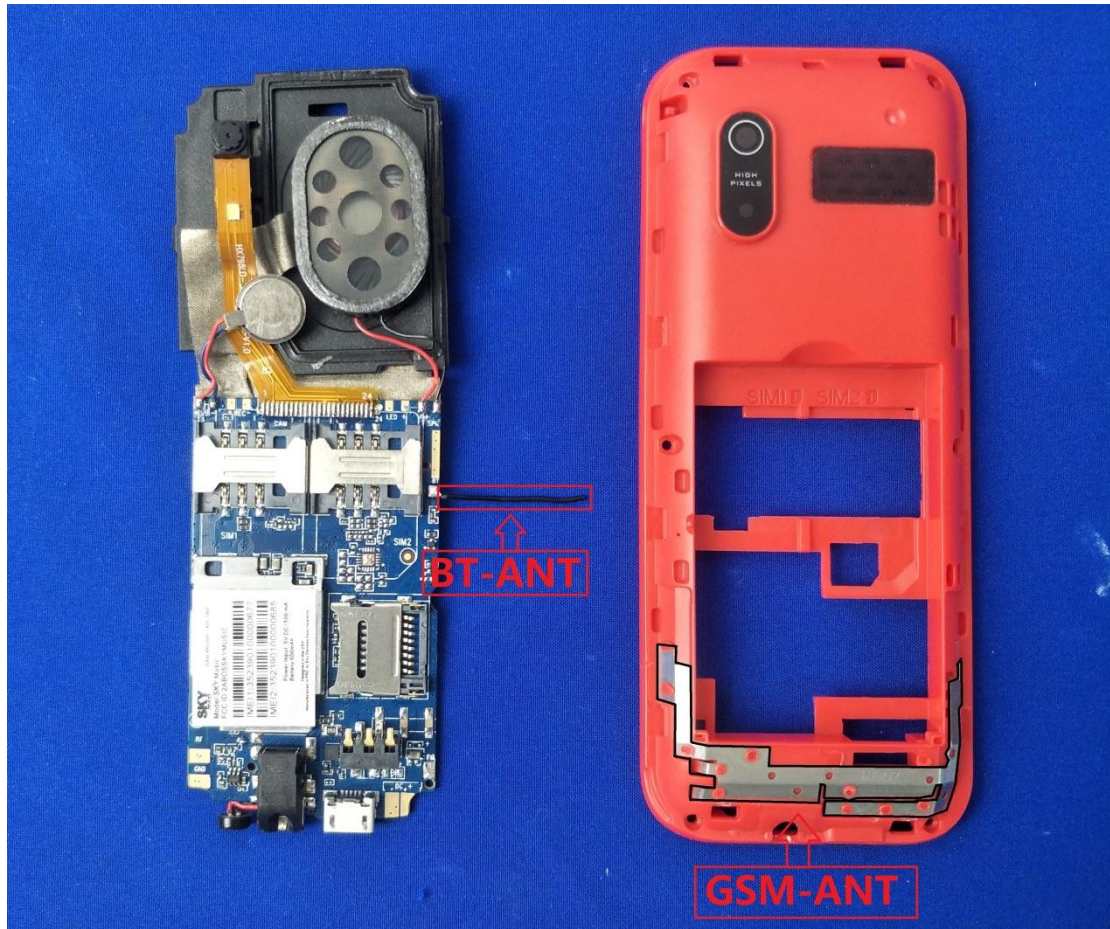

EUT Photos (Model: SKY F2C)

EUT Antenna Locations

SAR Test Setup Photos

Head

Right Cheek

Right Tilted

Left Cheek

Left Tilted

Body

Front side (10mm)

Back side(10mm)

Left Cheek With Headset

EUT holder Perturbation Evaluation Test Setup Photos

DUT with device holder (DUT direct contact with the phantom)

DUT without device holder (DUT direct contact with the phantom)