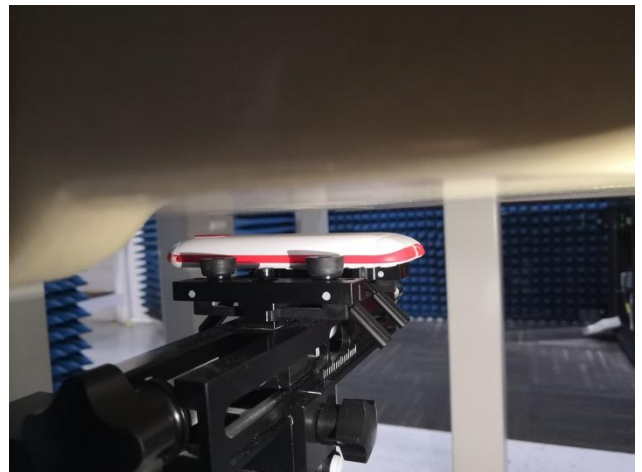

EUT Photos (Model: SKY F2C)

EUT Antenna Locations

SAR Test Setup Photos

Head

Right Cheek

Right Tilted

Left Cheek

Left Tilted

Body

Front side (10mm)

Back side(10mm)

Left Cheek With Headset

EUT holder Perturbation Evaluation Test Setup Photos

DUT with device holder (DUT direct contact with the phantom)

DUT without device holder (DUT direct contact with the phantom)