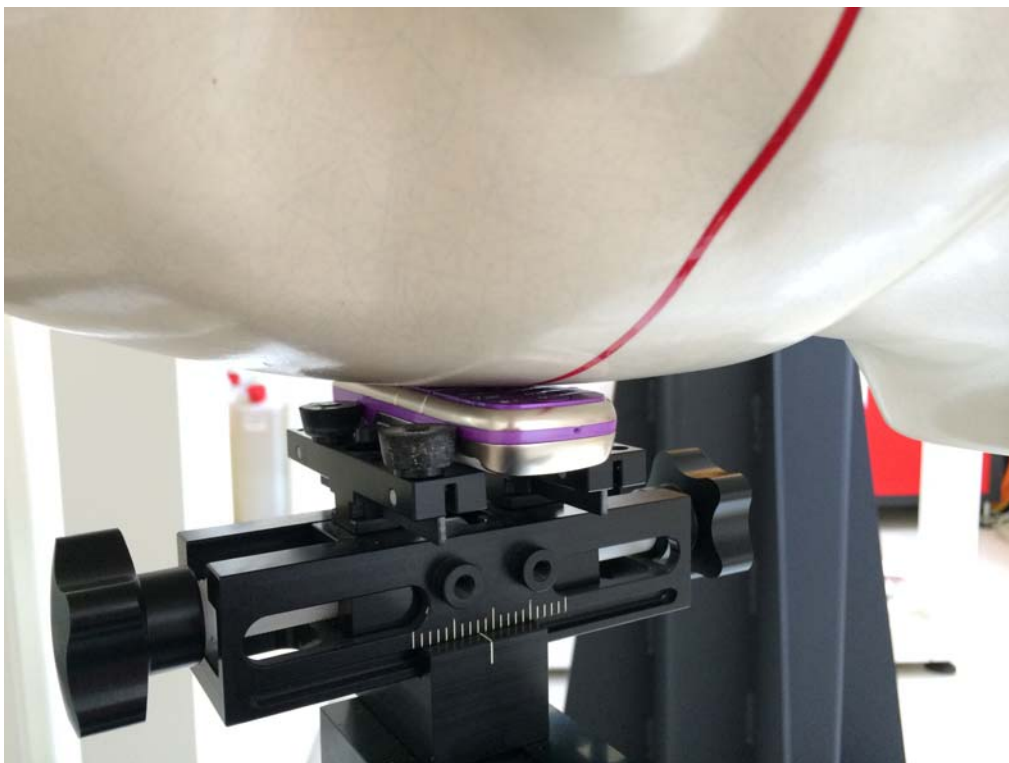

**Test setup photos of the EUT\_SAR**

**Right Head Tilt Setup Photo**

**Right Head Touch Setup Photo**

**Left Head Tilt Setup Photo**

**Left Head Touch Setup Photo**

**10mm Body-worn Rear Setup Photo**