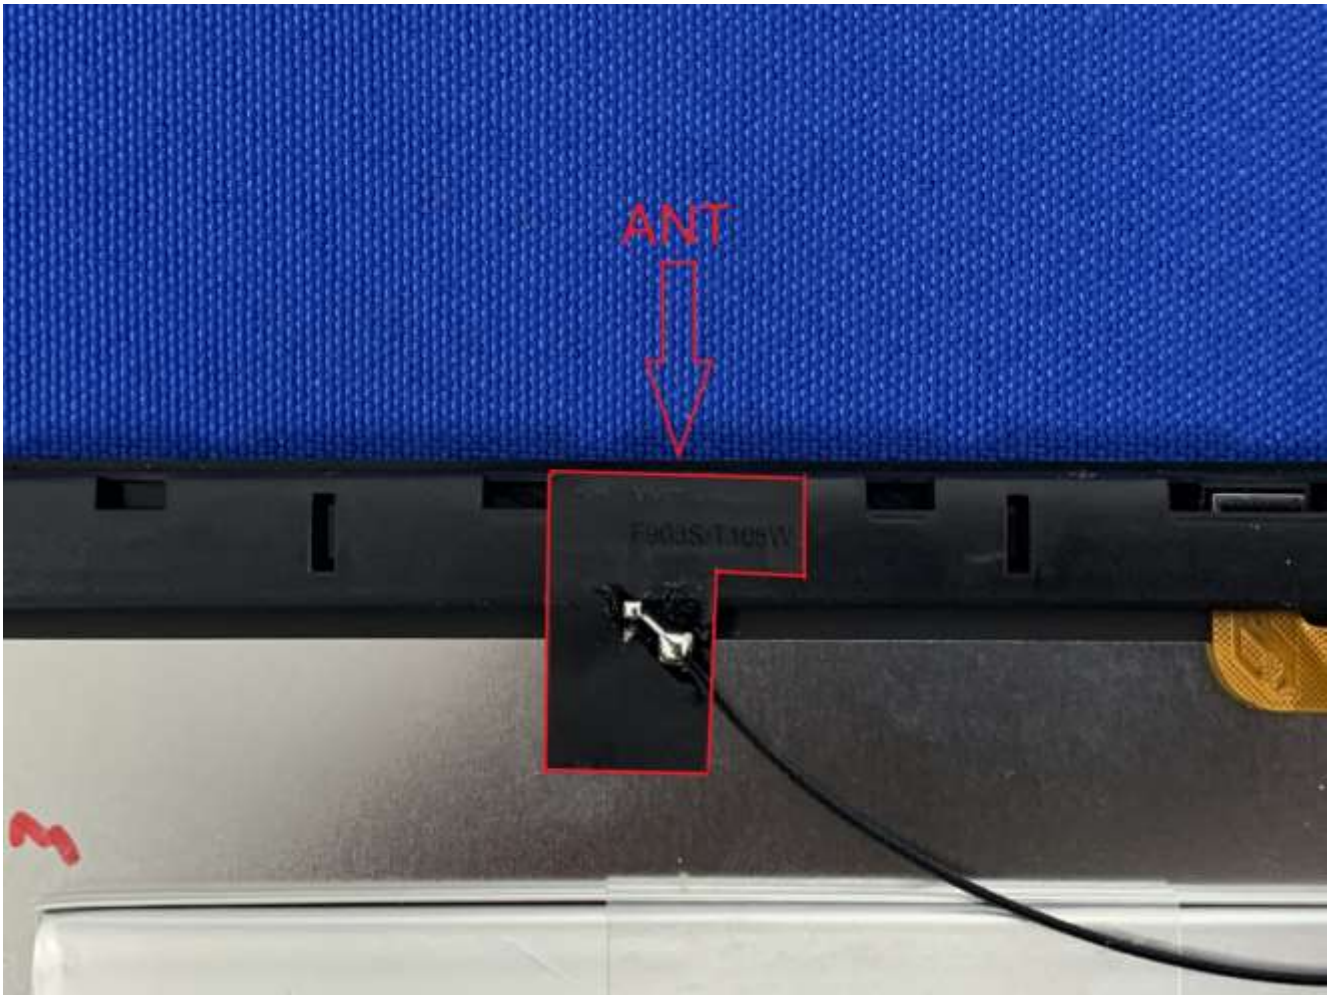

EUT Photos (Model: SKY KIDS PRO)

EUT Antenna Locations

SAR TestSetup Photos

Body

Back side(0mm)

Top side(0mm)