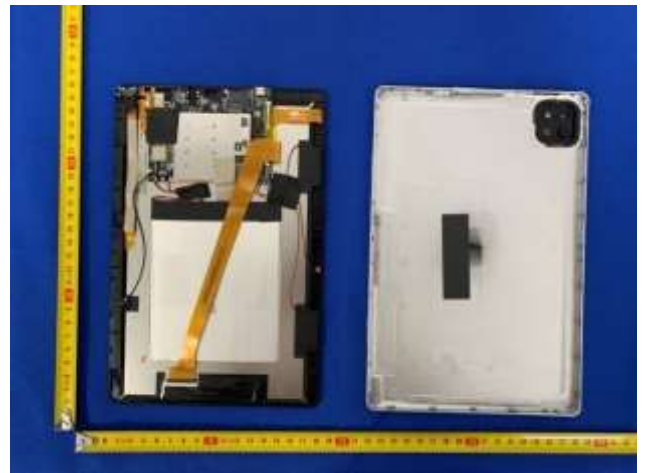

EUT Photos (Model: SKY KIDS PRO)

EUT Antenna Locations

SAR TestSetup Photos

Body

Back side(0mm)

Top side(0mm)