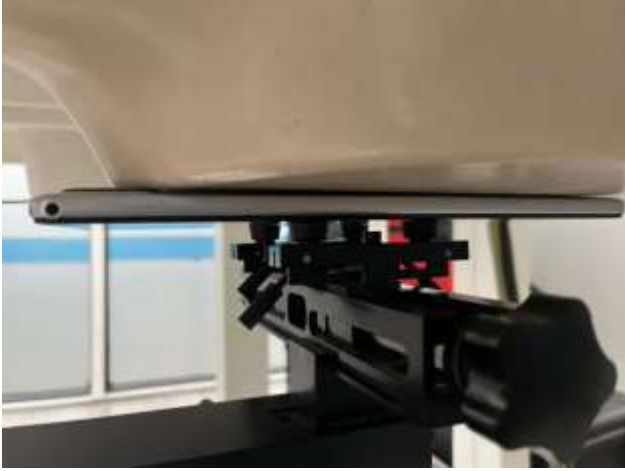

EUT Photos (Model: SKY KIDS PRO)

EUT Antenna Locations

SAR TestSetup Photos

Body

Back side(0mm)

Top side(0mm)