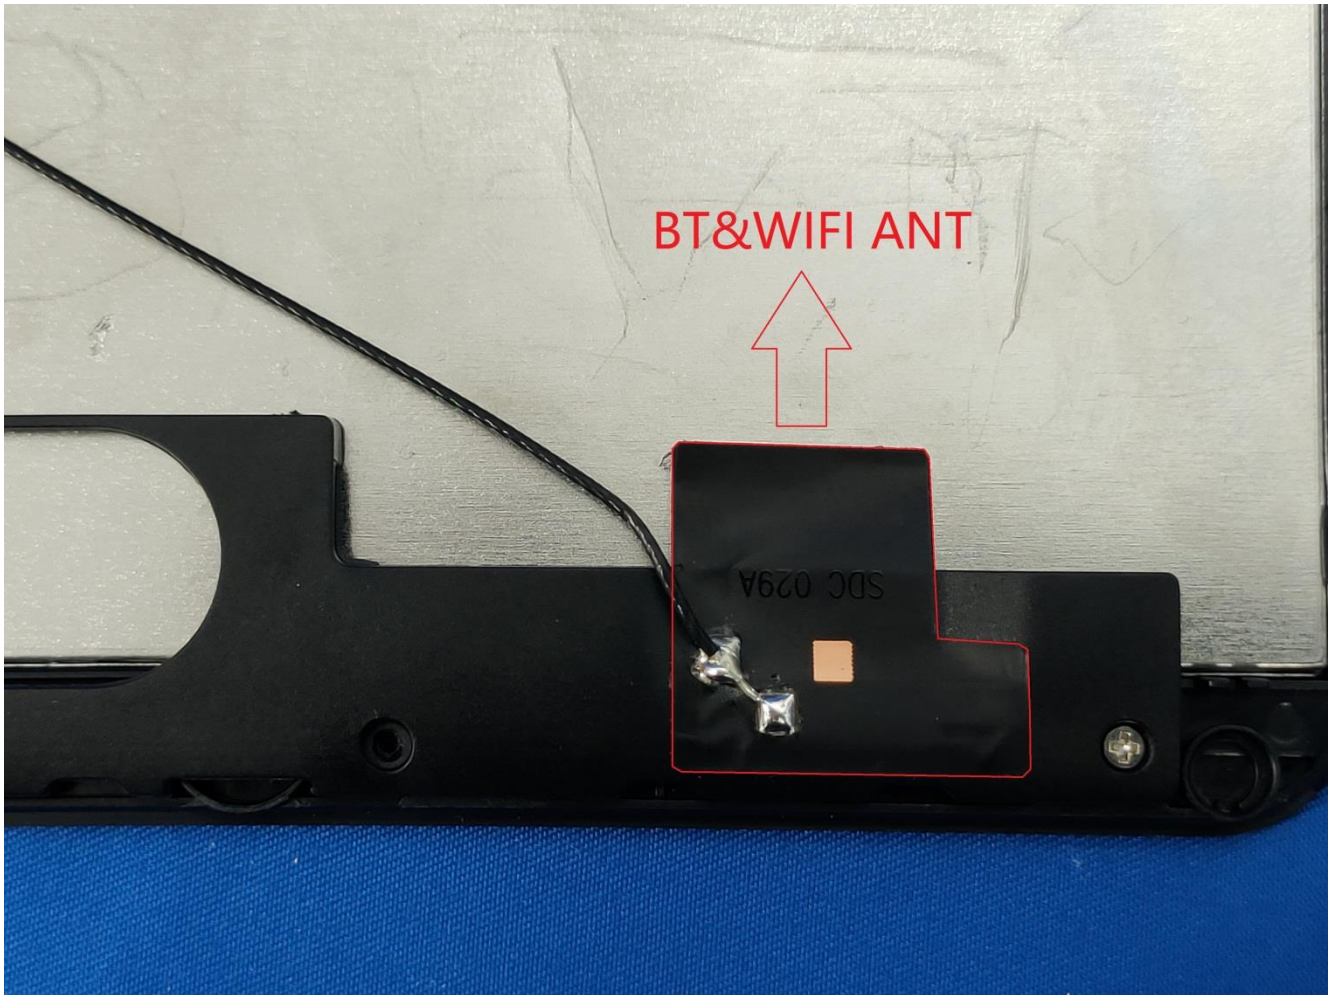

EUT Photos (Model: SKY KID1)

EUT Antenna Locations

SAR Test Setup Photos

Body

Back side (0mm)

Left side(0mm)

Bottom side(0mm)