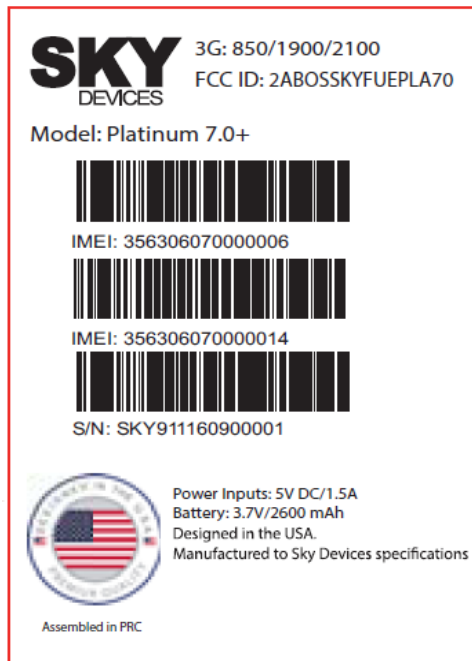

EXHIBIT A - FCC ID LABELING AND LOCATION

FCC ID Label

Proposed FCC ID Label Location

Label Here

The label shown shall be permanently affixed at a conspicuous location on the device and be readily visible to the user at the time purchase (Labeling requirements per 2.925)