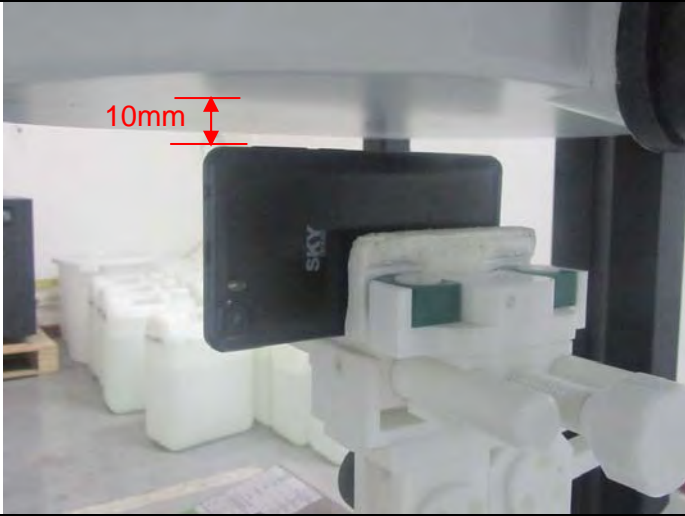

Test Positions

Left Cheek

Left Tilt 15 Degree

Right Cheek

Right Tilt 15 Degree

Front Side
(Separation distance of 10mm)

Back Side
(Separation distance of 10mm)

Left Side
(Separation distance of 10mm)

Right Side
(Separation distance of 10mm)

Top Side
(Separation distance of 10mm)

Bottom Side
(Separation distance of 10mm)