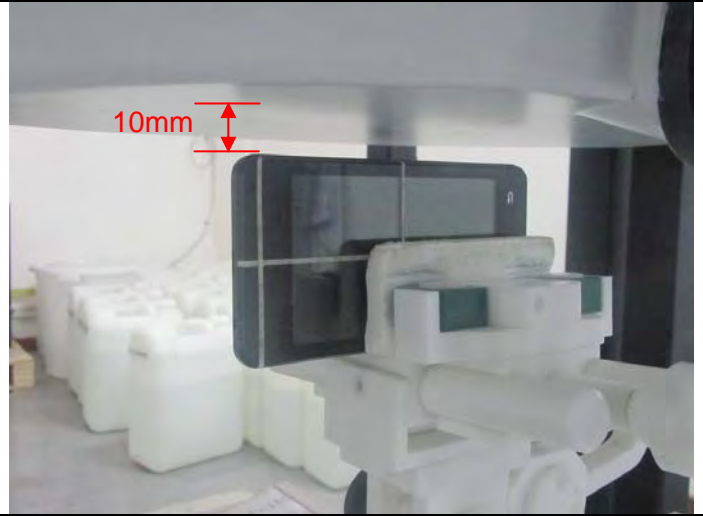

Test Positions

Left Cheek

Left Tilt 15 Degree

Right Cheek

Right Tilt 15 Degree

Front Side
(Separation distance of 10mm)

Back Side
(Separation distance of 10mm)

Left Side
(Separation distance of 10mm)

Right Side
(Separation distance of 10mm)

Top Side
(Separation distance of 10mm)

Bottom Side
(Separation distance of 10mm)