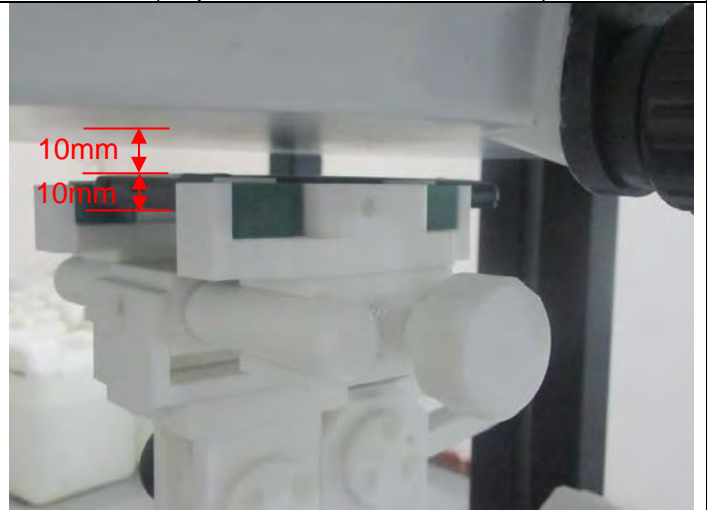

Test Positions

Left Cheek

Left Tilt 15 Degree

Right Cheek

Right Tilt 15 Degree

Front Side
(Separation distance of 10mm)

Back Side
(Separation distance of 10mm)

Left Side
(Separation distance of 10mm)

Right Side
(Separation distance of 10mm)

Top Side
(Separation distance of 10mm)

Bottom Side
(Separation distance of 10mm)