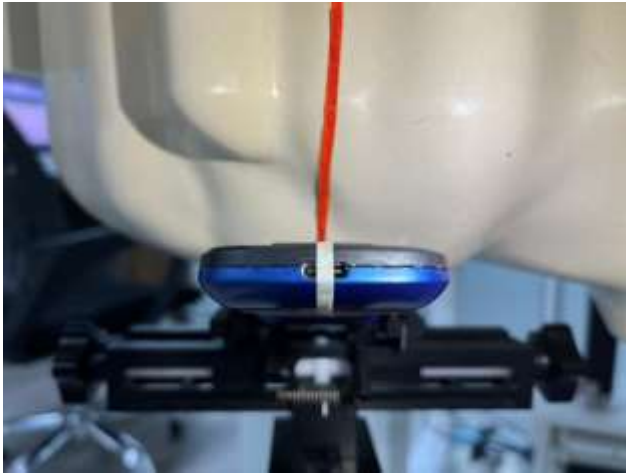

SAR Test Setup Photos

Head

Right Cheek