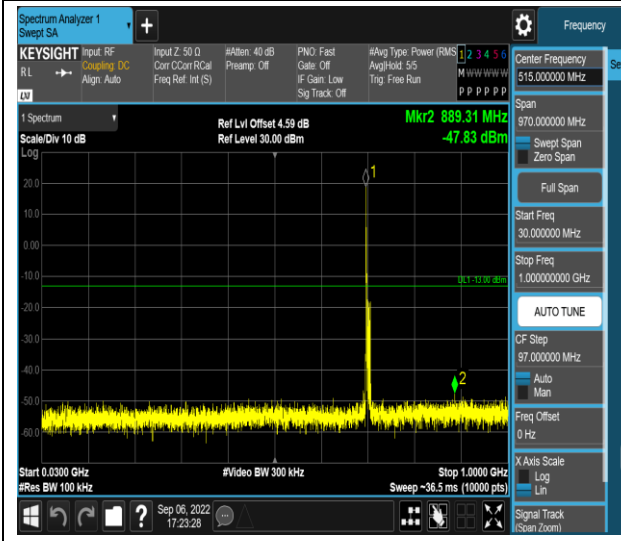

Band17-10MHz-16QAM-23780-1RB#0-Range1:30~1000MHz