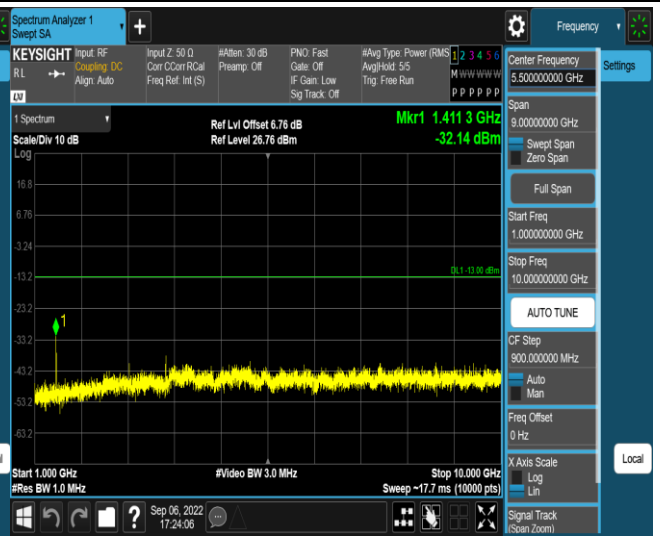

Band17-5MHz-QPSK-23825-1RB#0-Range2:1000~10000MHz

Band17-5MHz-16QAM-23755-1RB#0-Range1:30~1000MHz

Band17-5MHz-16QAM-23755-1RB#0-Range2:1000~10000MHz

Band17-10MHz-QPSK-23790-1RB#0-Range1:30~1000MHz

Band17-10MHz-QPSK-23790-1RB#0-Range2:1000~10000MHz