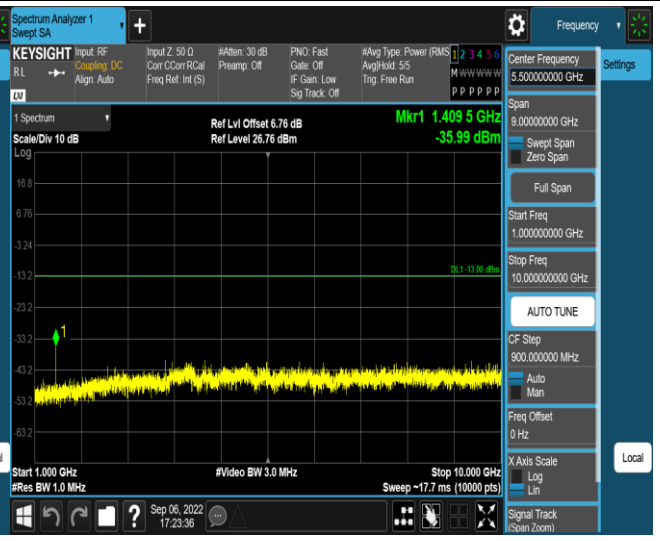

Band17-10MHz-16QAM-23780-1RB#0-Range2:1000~10000MHz