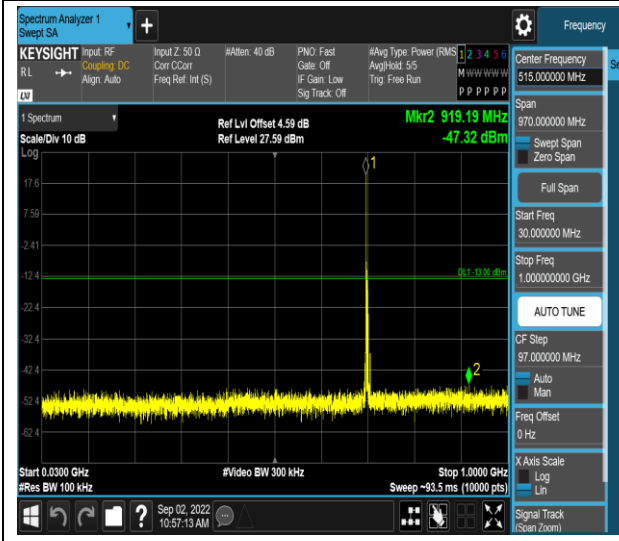

Band17-5MHz-16QAM-23755-1RB#0-Range1:30~1000MHz