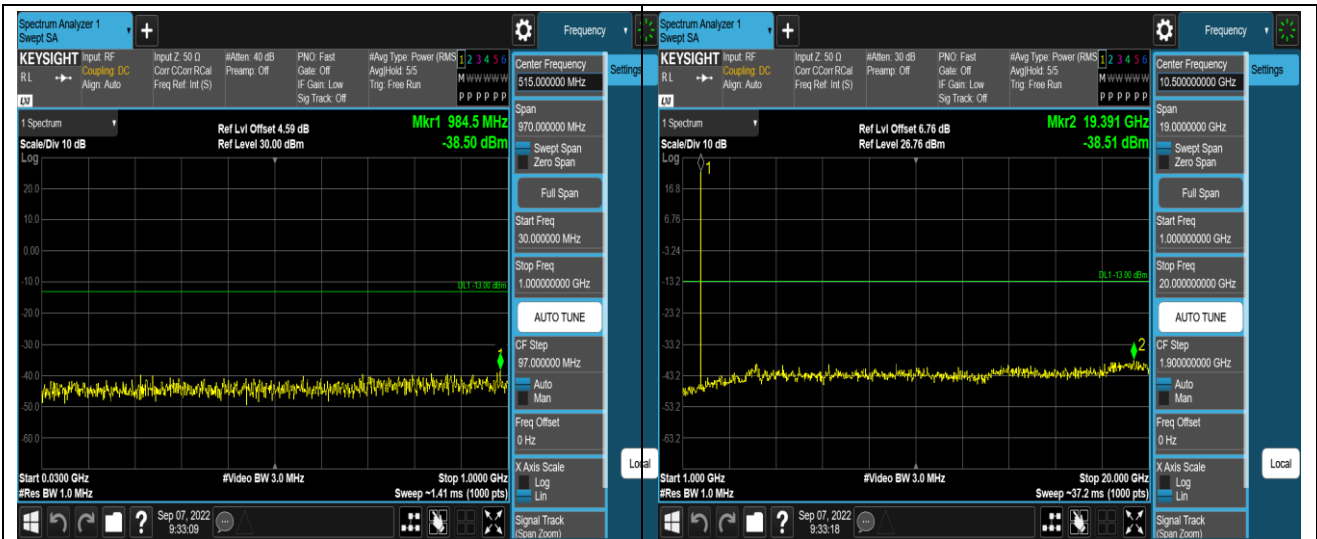

Band66-1.4MHz-QPSK-132665-1RB#0-Range2:1000
~20000MHz

Band66-1.4MHz-QPSK-132665-1RB#0-Range1:30
~1000MHz