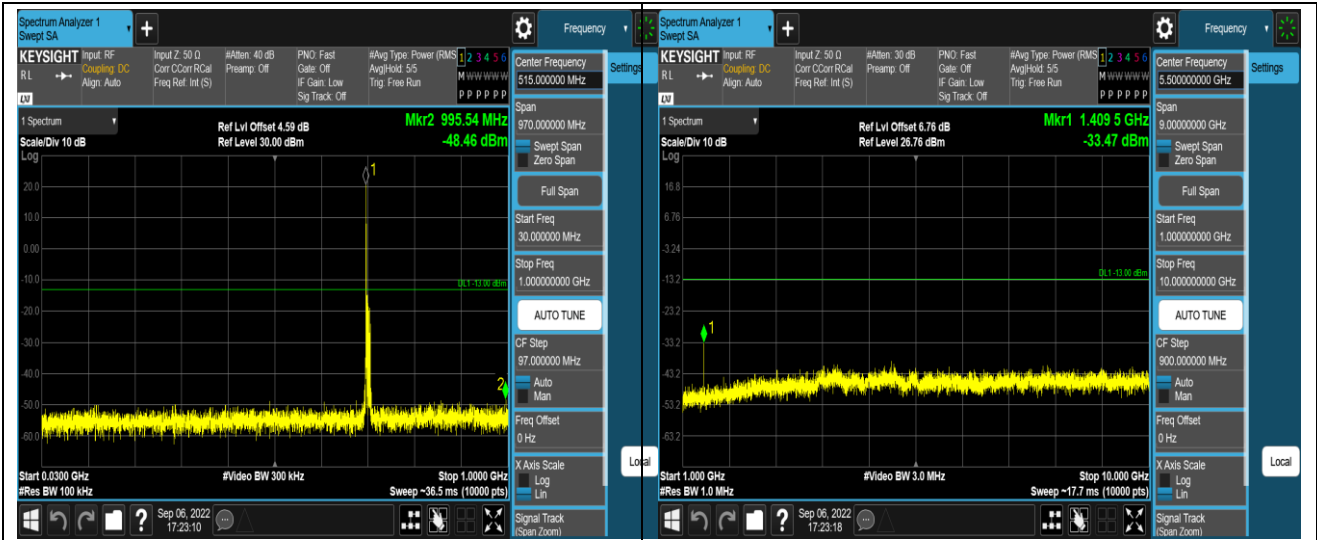

Band17-5MHz-QPSK-23825-1RB#0-Range2:1000~10000MHz

Band17-5MHz-16QAM-23755-1RB#0-Range1:30~1000MHz

Band17-5MHz-16QAM-23755-1RB#0-Range2:1000~10000MHz

Band17-10MHz-QPSK-23790-1RB#0-Range1:30~1000MHz

Band17-10MHz-QPSK-23790-1RB#0-Range2:1000~10000MHz