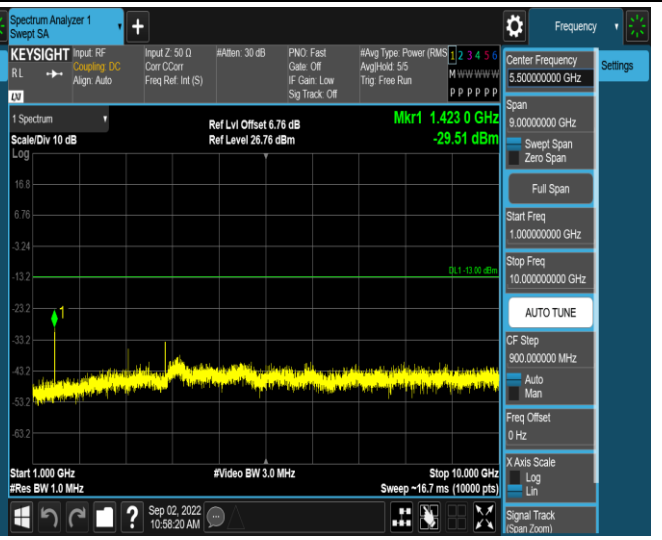

Band17-5MHz-QPSK-23825-1RB#0-Range2:1000~10000MHz

Band17-5MHz-16QAM-23755-1RB#0-Range2:1000~10000MHz