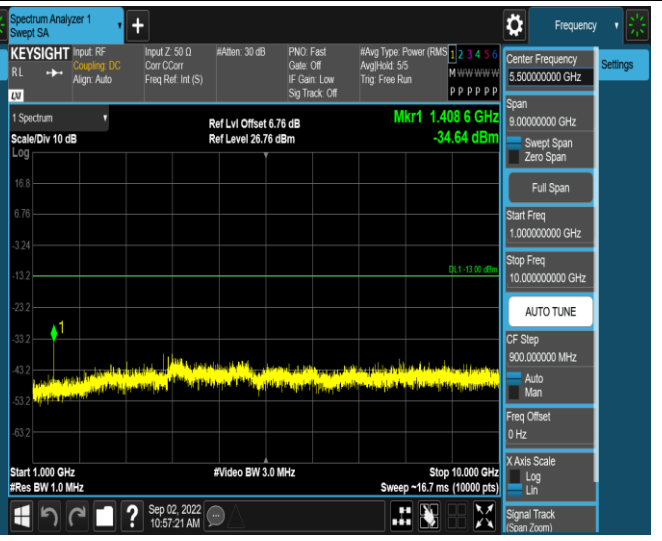

Band17-5MHz-16QAM-23755-1RB#0-Range2:1000~10000MHz