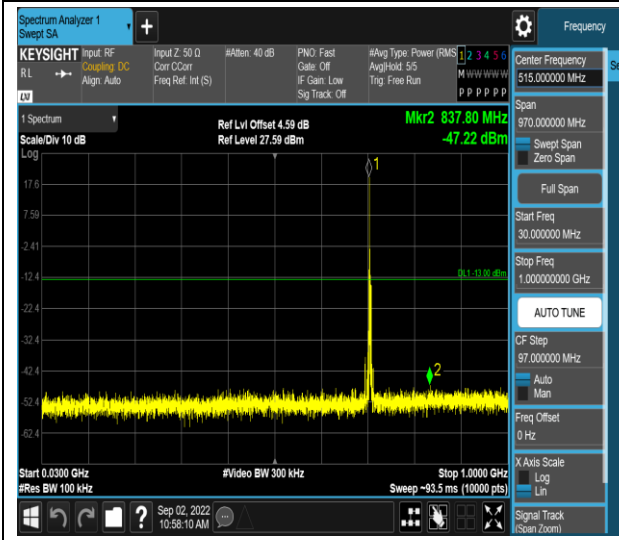

Band17-5MHz-QPSK-23825-1RB#0-Range1:30~1000MHz

Band17-5MHz-16QAM-23755-1RB#0-Range1:30~1000MHz