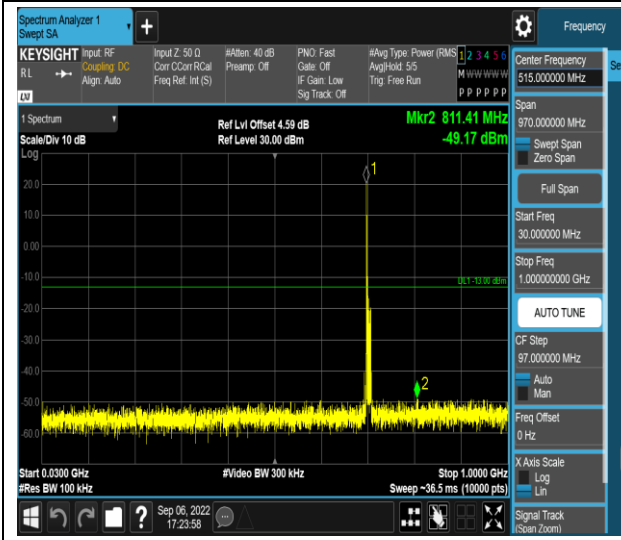

Band17-5MHz-QPSK-23825-1RB#0-Range2:1000~10000MHz

Band17-5MHz-16QAM-23755-1RB#0-Range1:30~1000MHz

Band17-5MHz-16QAM-23755-1RB#0-Range2:1000~10000MHz

Band17-10MHz-QPSK-23790-1RB#0-Range1:30~1000MHz

Band17-10MHz-QPSK-23790-1RB#0-Range2:1000~10000MHz