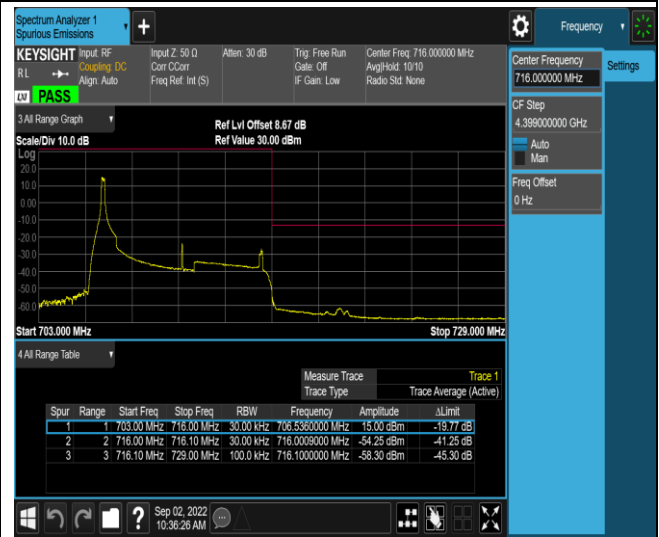

Band12-10MHz-QPSK-23130-1RB#0

Band12-10MHz-QPSK-23130-1RB#49

Band12-10MHz-QPSK-23130-50RB#0

Band12-10MHz-16QAM-23060-1RB#0

Band12-10MHz-16QAM-23060-1RB#49

Band12-10MHz-16QAM-23060-50RB#0

Band12-10MHz-16QAM-23130-1RB#0