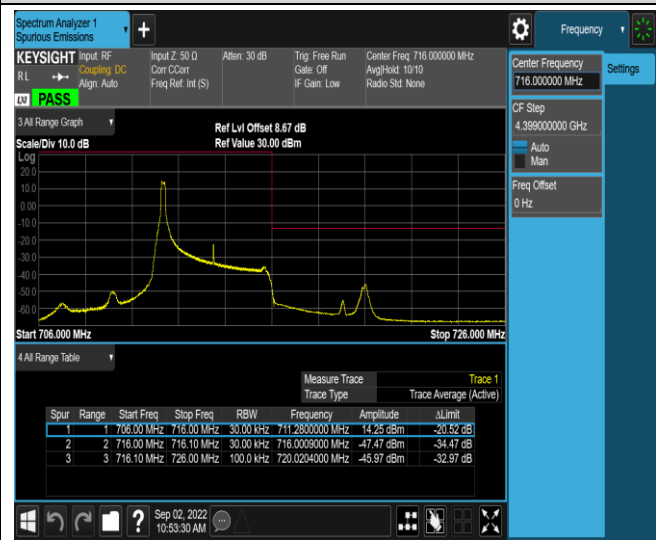

Band12-10MHz-16QAM-23130-1RB#49

Band12-10MHz-16QAM-23130-50RB#0

Band17-5MHz-QPSK-23755-1RB#0

Band17-5MHz-QPSK-23755-1RB#24

Band17-5MHz-QPSK-23755-25RB#0

Band17-5MHz-QPSK-23825-1RB#0

Band17-5MHz-QPSK-23825-1RB#24