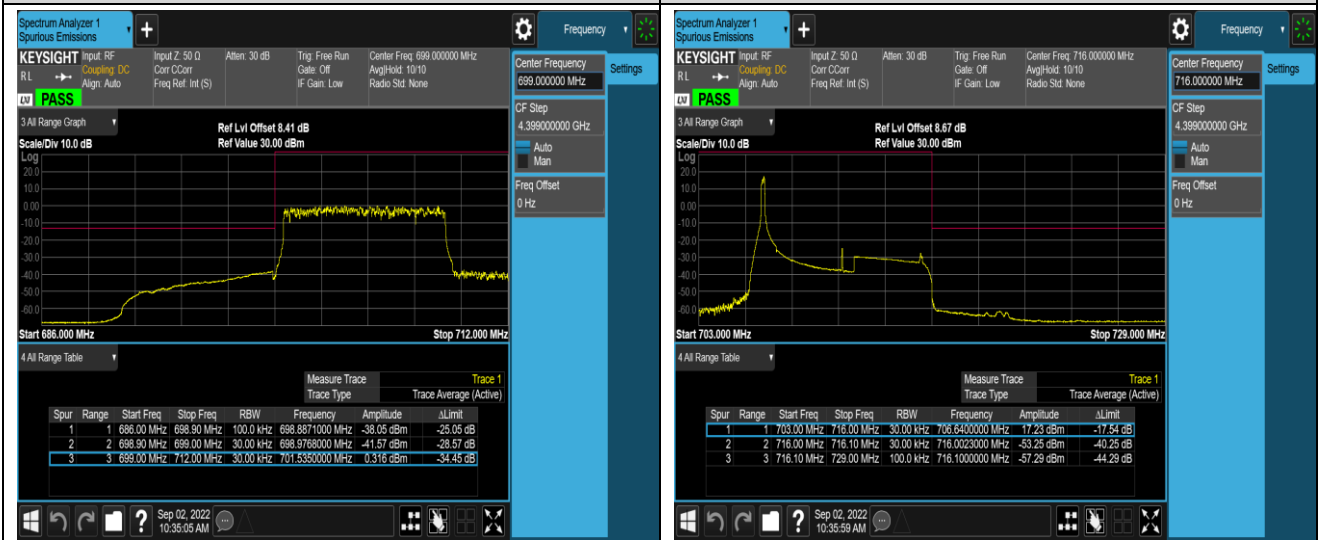

Band12-10MHz-QPSK-23060-50RB#0

Band12-10MHz-QPSK-23130-1RB#0

Band12-10MHz-QPSK-23130-1RB#49

Band12-10MHz-QPSK-23130-50RB#0