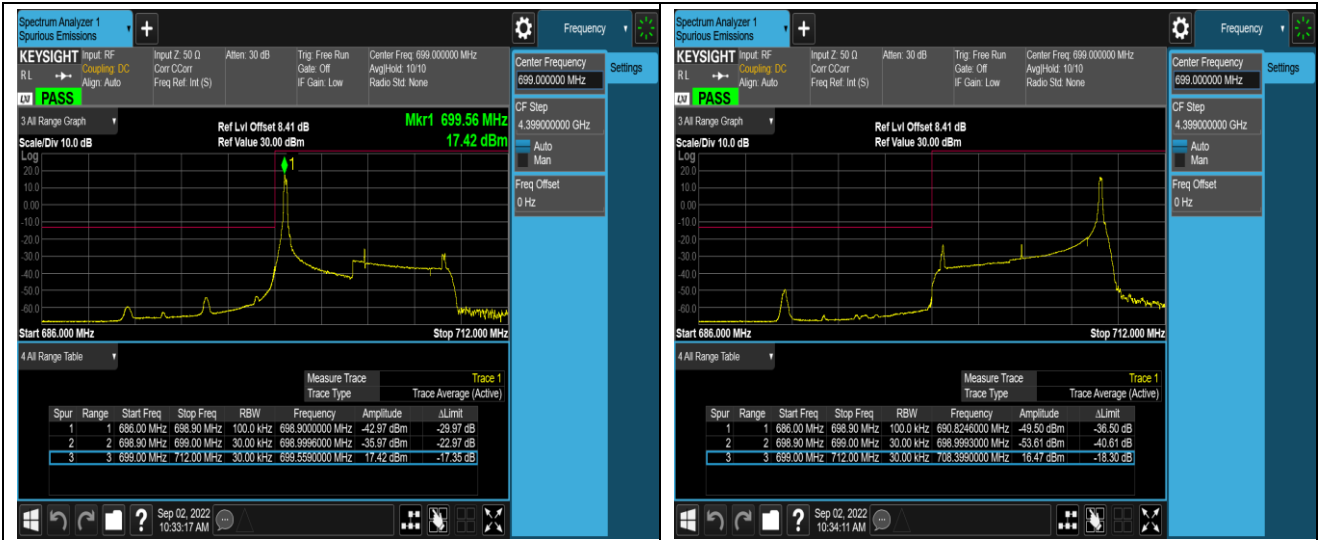

Band12-1.4MHz-16QAM-23017-6RB#0

Band12-1.4MHz-16QAM-23173-1RB#0

Band12-1.4MHz-16QAM-23173-1RB#5

Band12-1.4MHz-16QAM-23173-6RB#0

Band12-10MHz-QPSK-23060-1RB#0

Band12-10MHz-QPSK-23060-1RB#49

Band12-10MHz-QPSK-23060-50RB#0