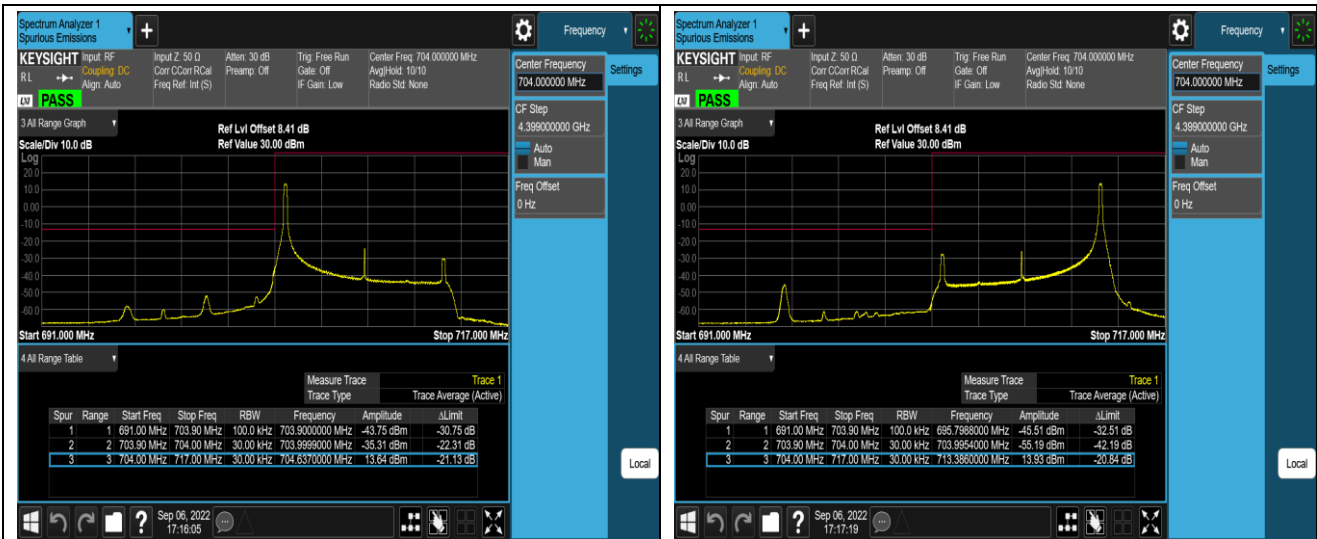

Band17-10MHz-QPSK-23780-1RB#0

Band17-10MHz-QPSK-23780-1RB#49

Band17-10MHz-QPSK-23780-50RB#0

Band17-10MHz-QPSK-23800-1RB#0