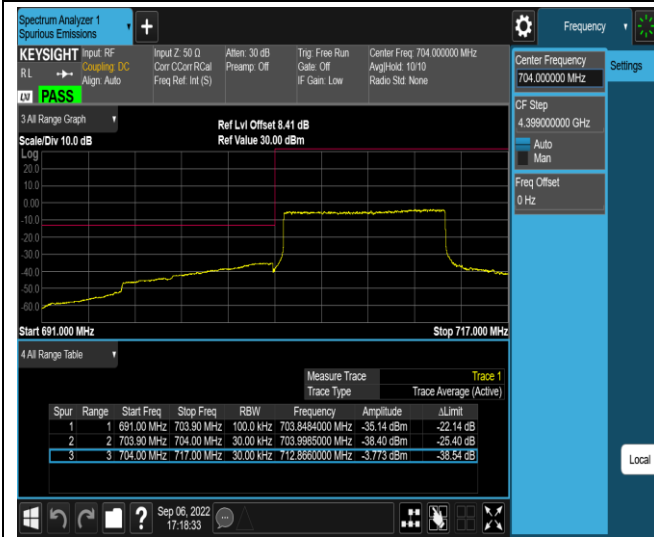

Band17-10MHz-QPSK-23780-50RB#0

Band17-10MHz-QPSK-23800-1RB#49