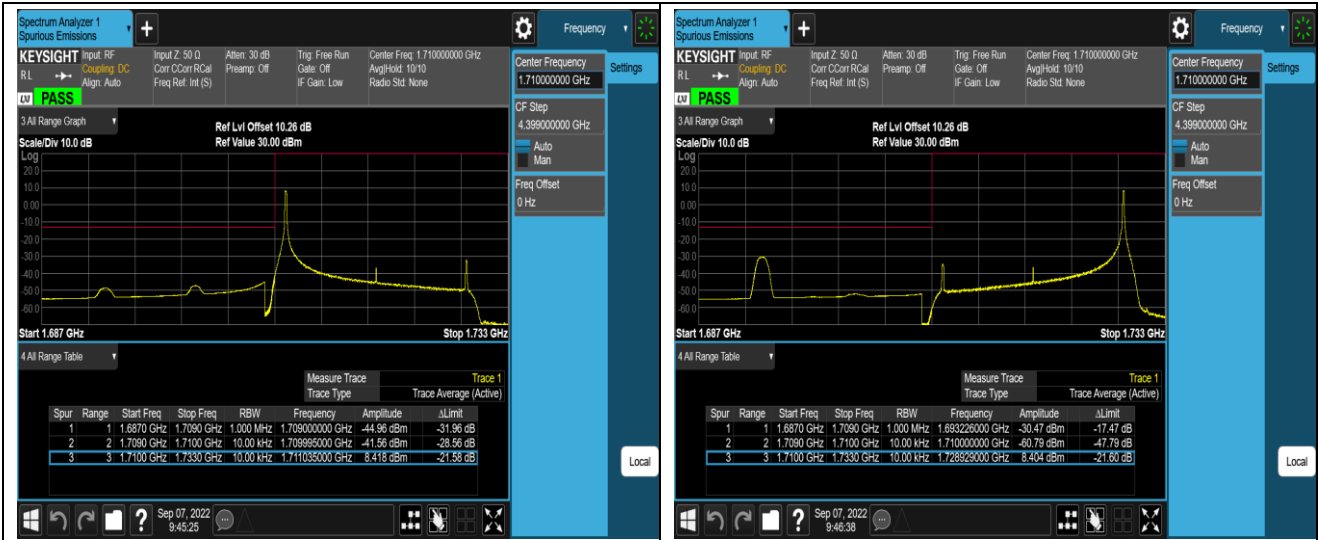

Band66-1.4MHz-QPSK-131979-6RB#0

Band66-1.4MHz-QPSK-132665-1RB#0

Band66-1.4MHz-QPSK-132665-1RB#5

Band66-1.4MHz-QPSK-132665-6RB#0

Band66-1.4MHz-16QAM-131979-1RB#0

Band66-1.4MHz-16QAM-131979-1RB#5

Band66-20MHz-QPSK-132072-100RB#0