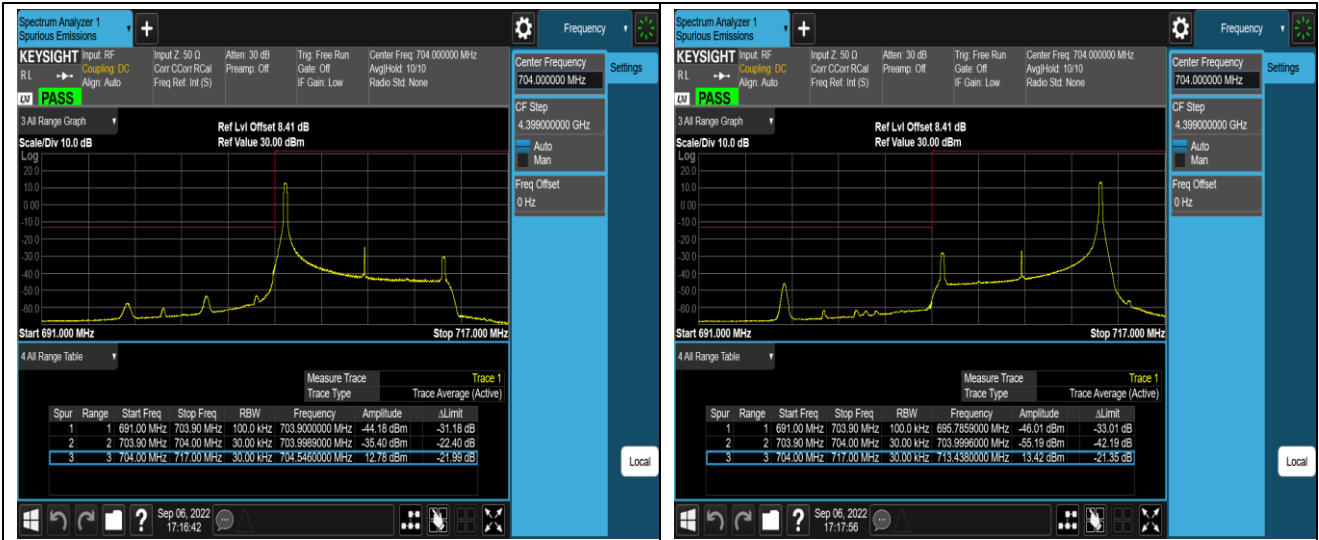

Band17-10MHz-16QAM-23780-1RB#0

Band17-10MHz-16QAM-23780-1RB#49

Band17-10MHz-16QAM-23780-50RB#0

Band17-10MHz-16QAM-23800-1RB#0