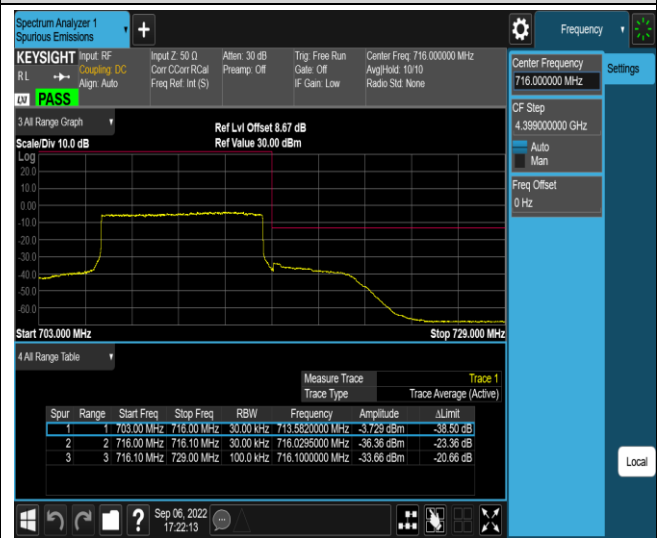

Band17-10MHz-QPSK-23780-1RB#0

Band17-10MHz-QPSK-23780-1RB#49

Band17-10MHz-QPSK-23780-50RB#0

Band17-10MHz-QPSK-23800-1RB#0

Band17-10MHz-QPSK-23800-1RB#49

Band17-10MHz-QPSK-23800-50RB#0

Band17-10MHz-16QAM-23780-1RB#0