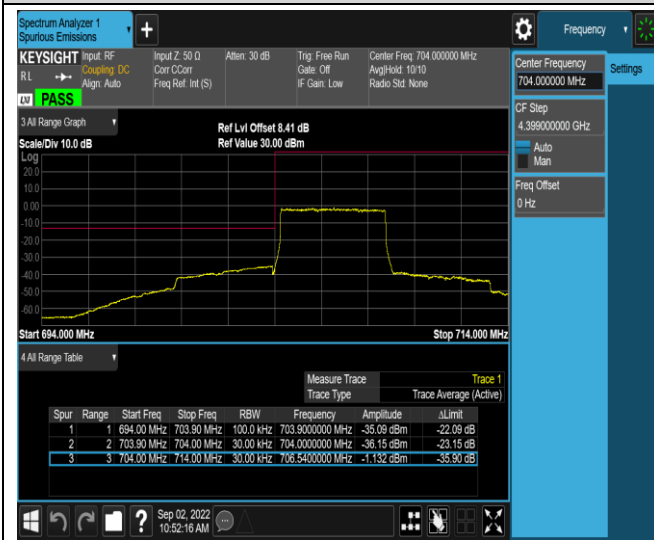

Band12-10MHz-16QAM-23130-1RB#49

Band12-10MHz-16QAM-23130-50RB#0

Band17-5MHz-QPSK-23755-1RB#0

Band17-5MHz-QPSK-23755-1RB#24

Band17-5MHz-QPSK-23755-25RB#0

Band17-5MHz-QPSK-23825-1RB#0

Band17-5MHz-QPSK-23825-1RB#24