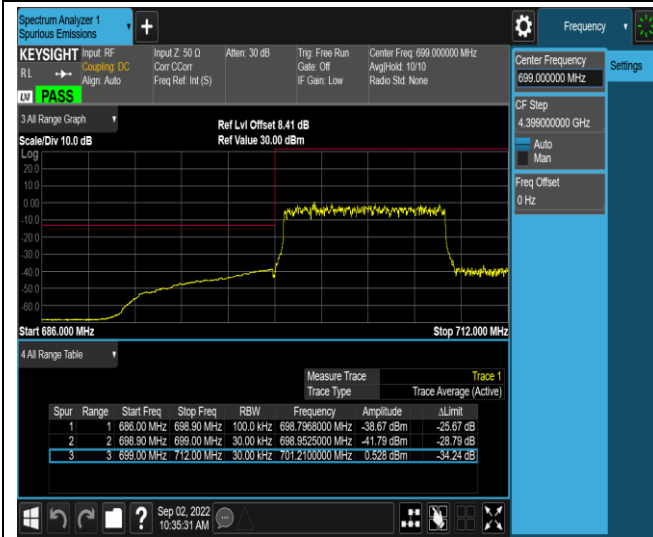

Band12-10MHz-QPSK-23130-1RB#0

Band12-10MHz-QPSK-23130-1RB#49

Band12-10MHz-QPSK-23130-50RB#0

Band12-10MHz-16QAM-23060-1RB#0

Band12-10MHz-16QAM-23060-1RB#49

Band12-10MHz-16QAM-23060-50RB#0

Band12-10MHz-16QAM-23130-1RB#0