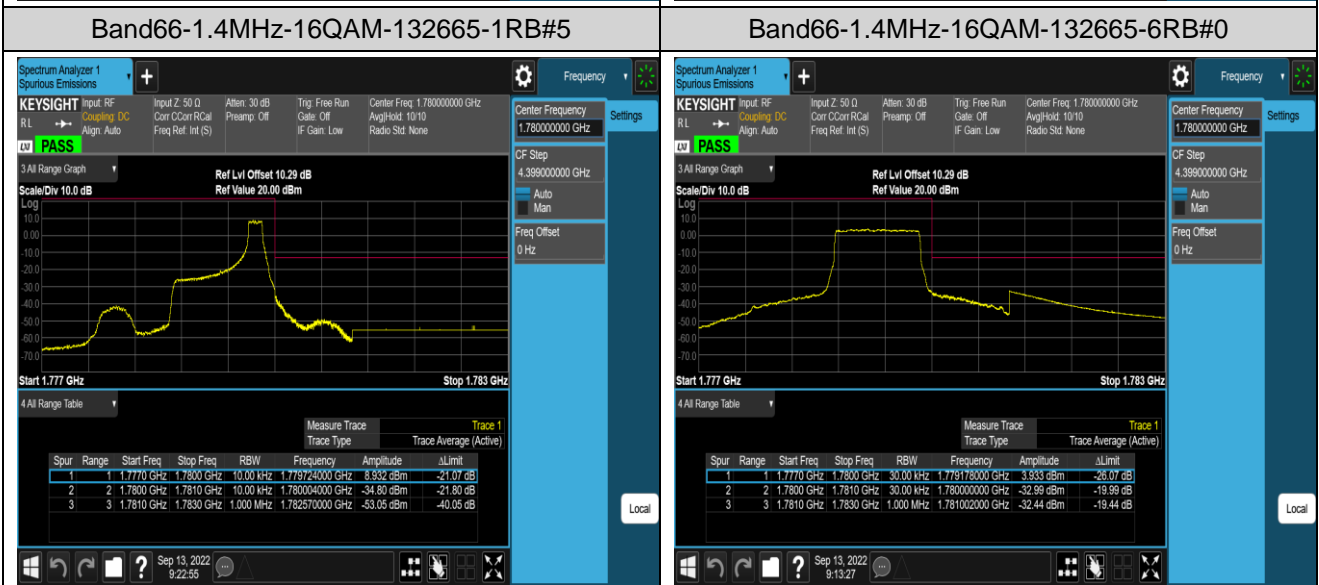

Band66-1.4MHz-QPSK-131979-6RB#0

Band66-1.4MHz-QPSK-132665-1RB#0

Band66-1.4MHz-QPSK-132665-1RB#5

Band66-1.4MHz-QPSK-132665-6RB#0

Band66-1.4MHz-16QAM-131979-1RB#0

Band66-1.4MHz-16QAM-131979-1RB#5

Band66-20MHz-QPSK-132072-100RB#0