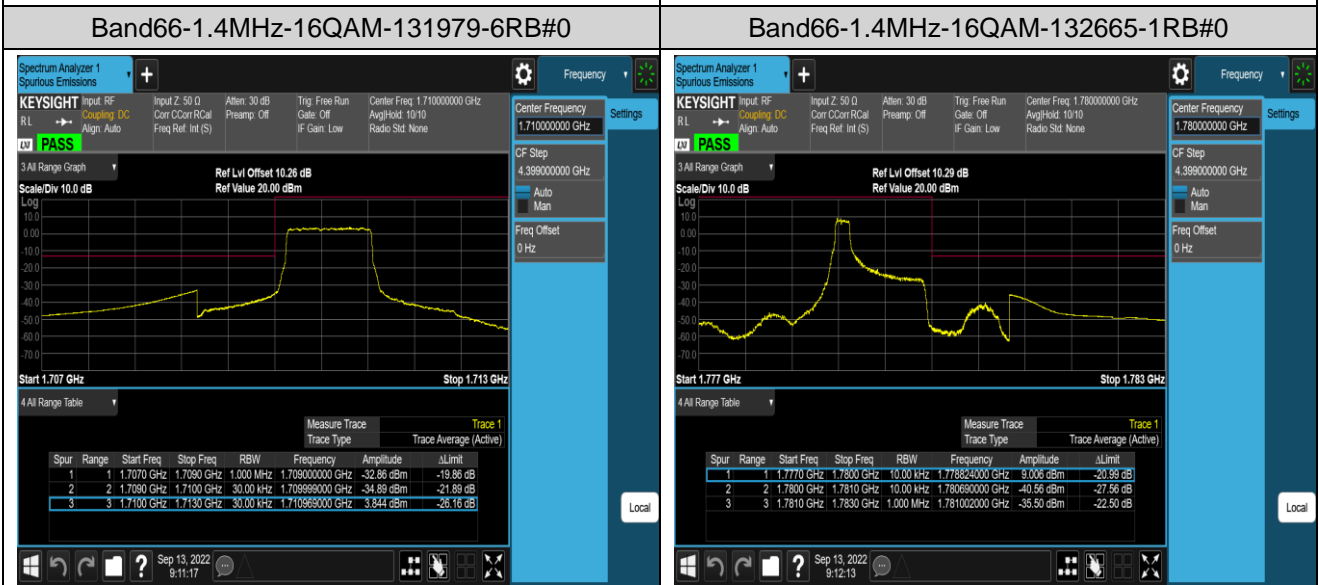

Band66-1.4MHz-QPSK-131979-6RB#0

Band66-1.4MHz-QPSK-132665-1RB#0

Band66-1.4MHz-QPSK-132665-1RB#5

Band66-1.4MHz-QPSK-132665-6RB#0

Band66-1.4MHz-16QAM-131979-1RB#0

Band66-1.4MHz-16QAM-131979-1RB#5

Band66-20MHz-QPSK-132072-100RB#0