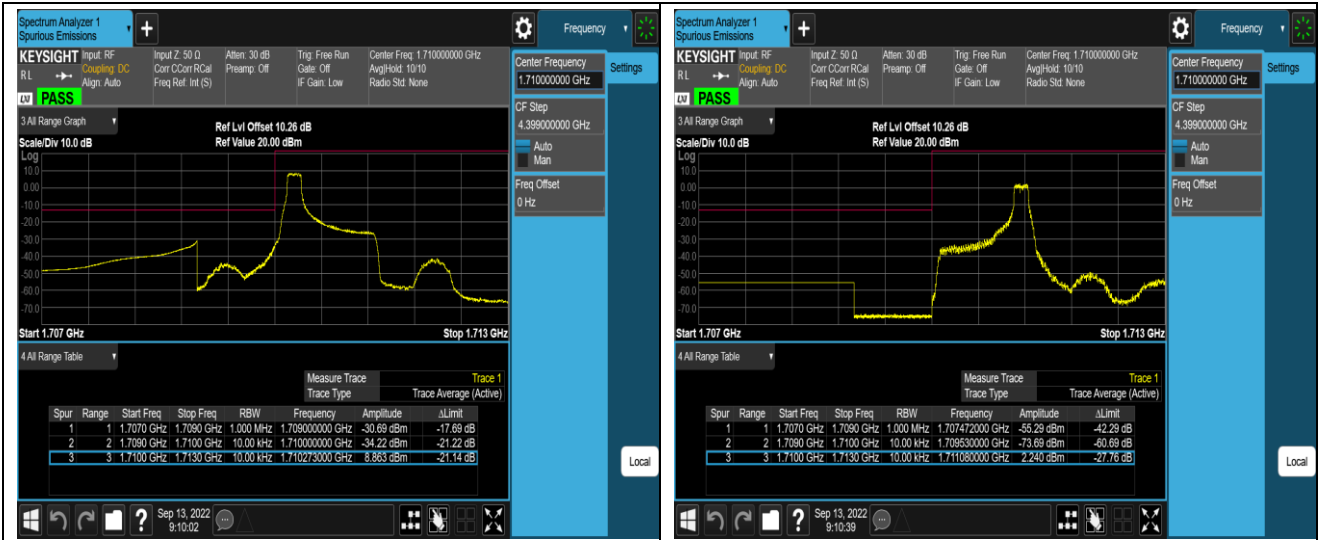

Band66-1.4MHz-QPSK-131979-6RB#0

Band66-1.4MHz-QPSK-132665-1RB#0

Band66-1.4MHz-QPSK-132665-1RB#5

Band66-1.4MHz-QPSK-132665-6RB#0

Band66-1.4MHz-16QAM-131979-1RB#0

Band66-1.4MHz-16QAM-131979-1RB#5

Band66-20MHz-QPSK-132072-100RB#0