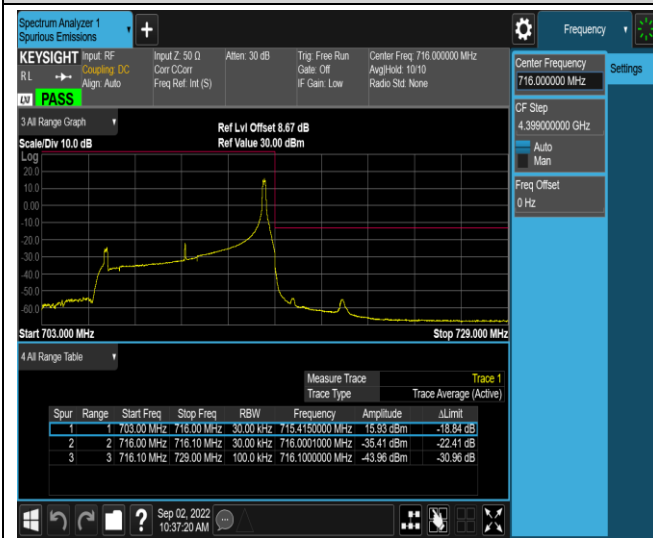

Band12-10MHz-16QAM-23130-1RB#49

Band17-5MHz-QPSK-23755-1RB#0