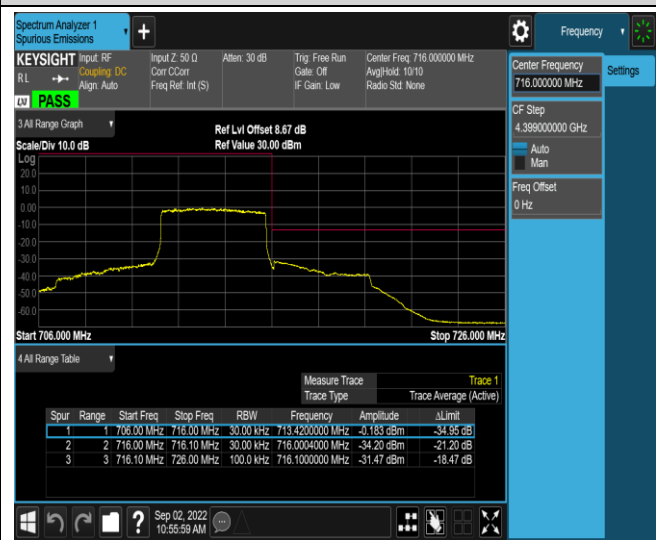

Band17-5MHz-QPSK-23825-25RB#0

Band17-5MHz-16QAM-23755-1RB#24