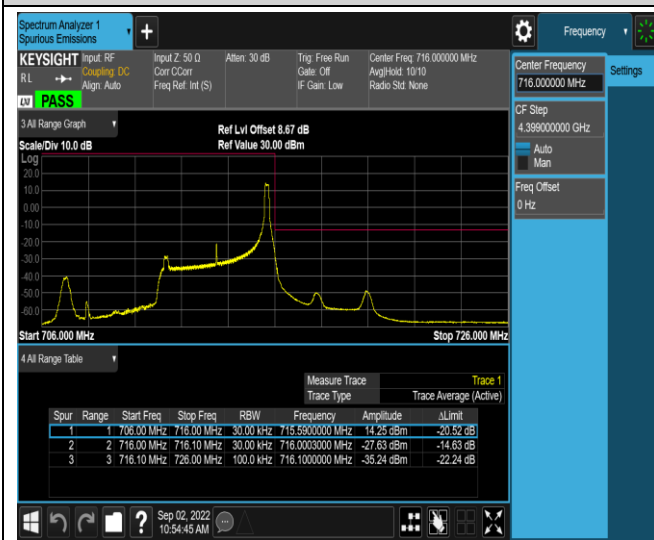

Band17-5MHz-QPSK-23825-1RB#24

Band17-5MHz-16QAM-23755-1RB#0