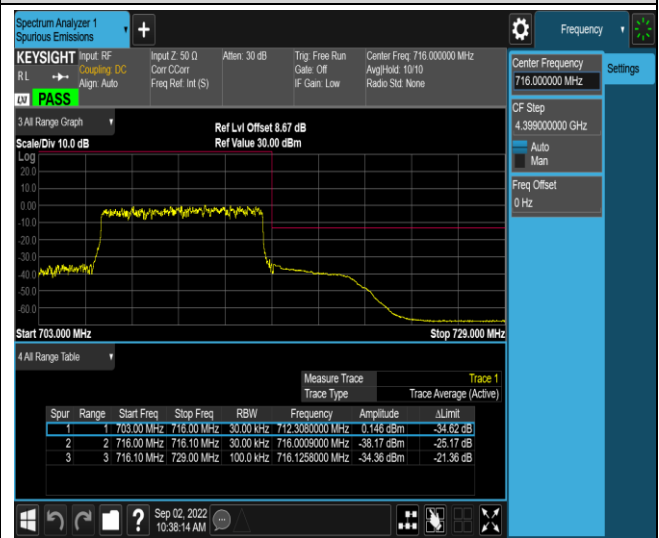

Band12-10MHz-16QAM-23130-50RB#0

Band17-5MHz-QPSK-23755-1RB#24