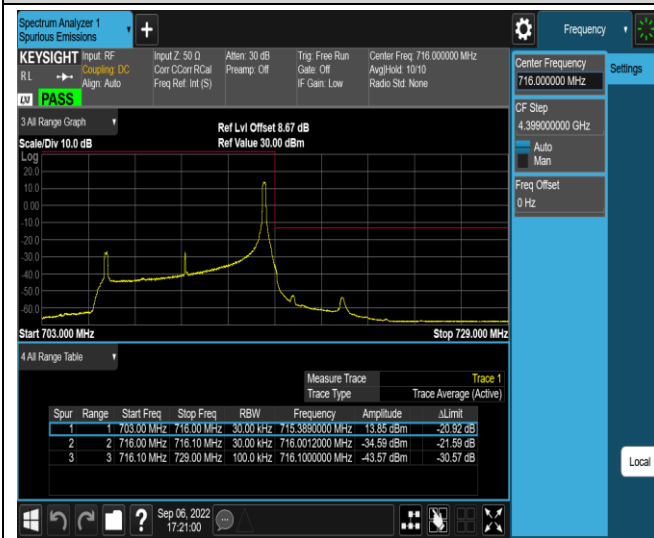

Band17-10MHz-QPSK-23780-1RB#0

Band17-10MHz-QPSK-23780-1RB#49

Band17-10MHz-QPSK-23780-50RB#0

Band17-10MHz-QPSK-23800-1RB#0

Band17-10MHz-QPSK-23800-1RB#49

Band17-10MHz-QPSK-23800-50RB#0

Band17-10MHz-16QAM-23780-1RB#0