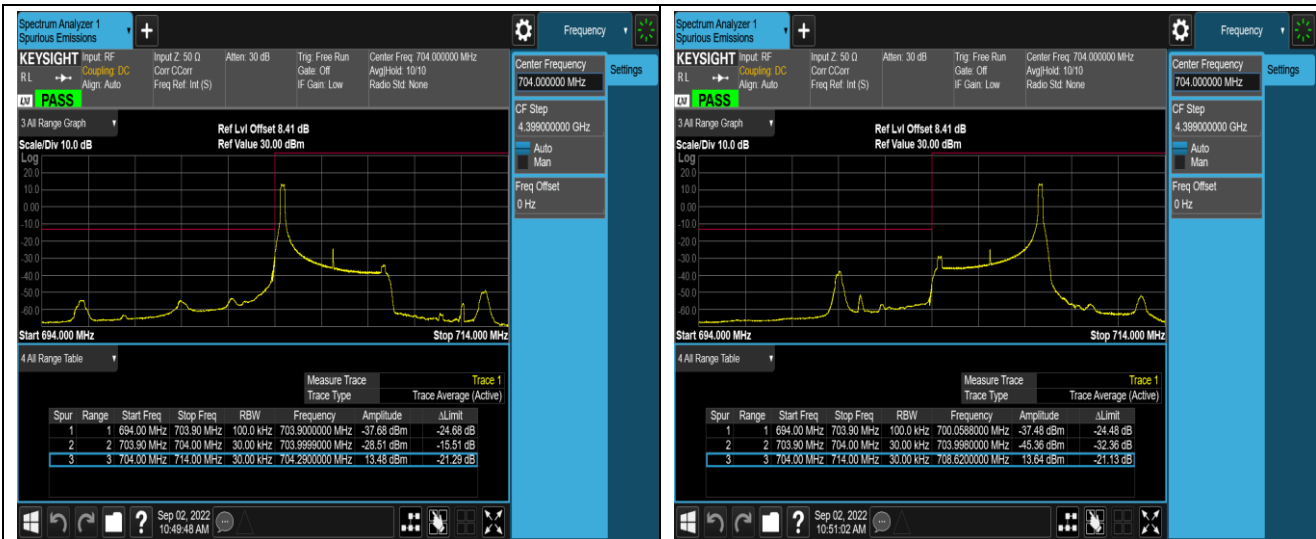

Band17-5MHz-QPSK-23755-1RB#0

Band17-5MHz-QPSK-23755-1RB#24

Band17-5MHz-QPSK-23755-25RB#0

Band17-5MHz-QPSK-23825-1RB#0