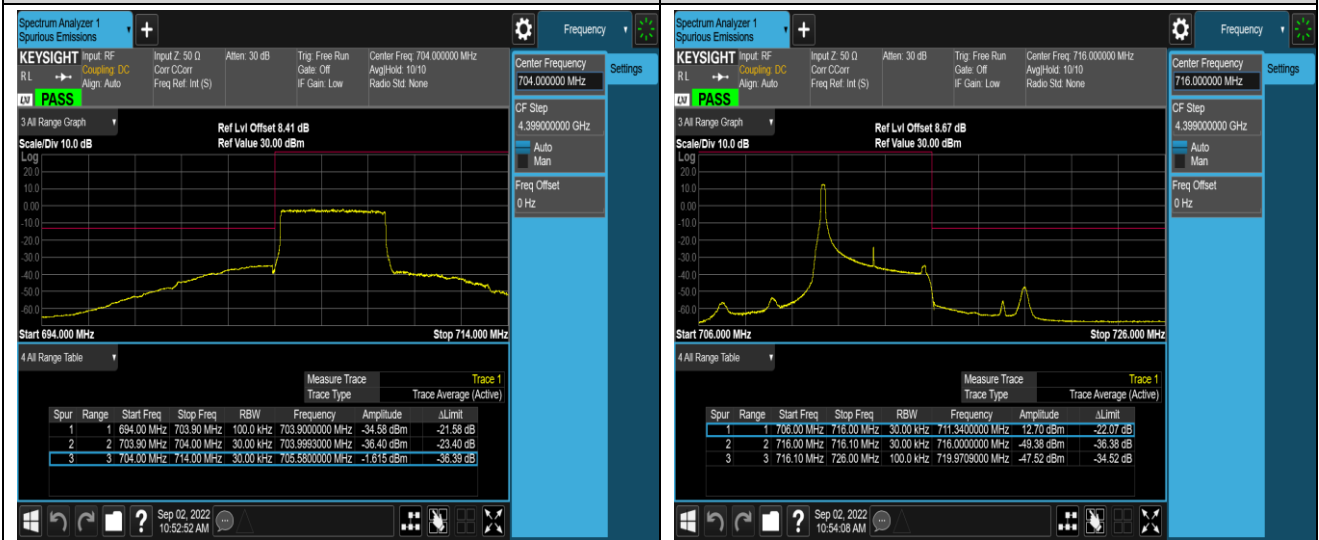

Band17-5MHz-QPSK-23825-25RB#0

Band17-5MHz-16QAM-23755-1RB#0

Band17-5MHz-16QAM-23755-1RB#24

Band17-5MHz-16QAM-23755-25RB#0

Band17-5MHz-16QAM-23825-1RB#0

Band17-5MHz-16QAM-23825-1RB#24

Band17-5MHz-16QAM-23825-25RB#0